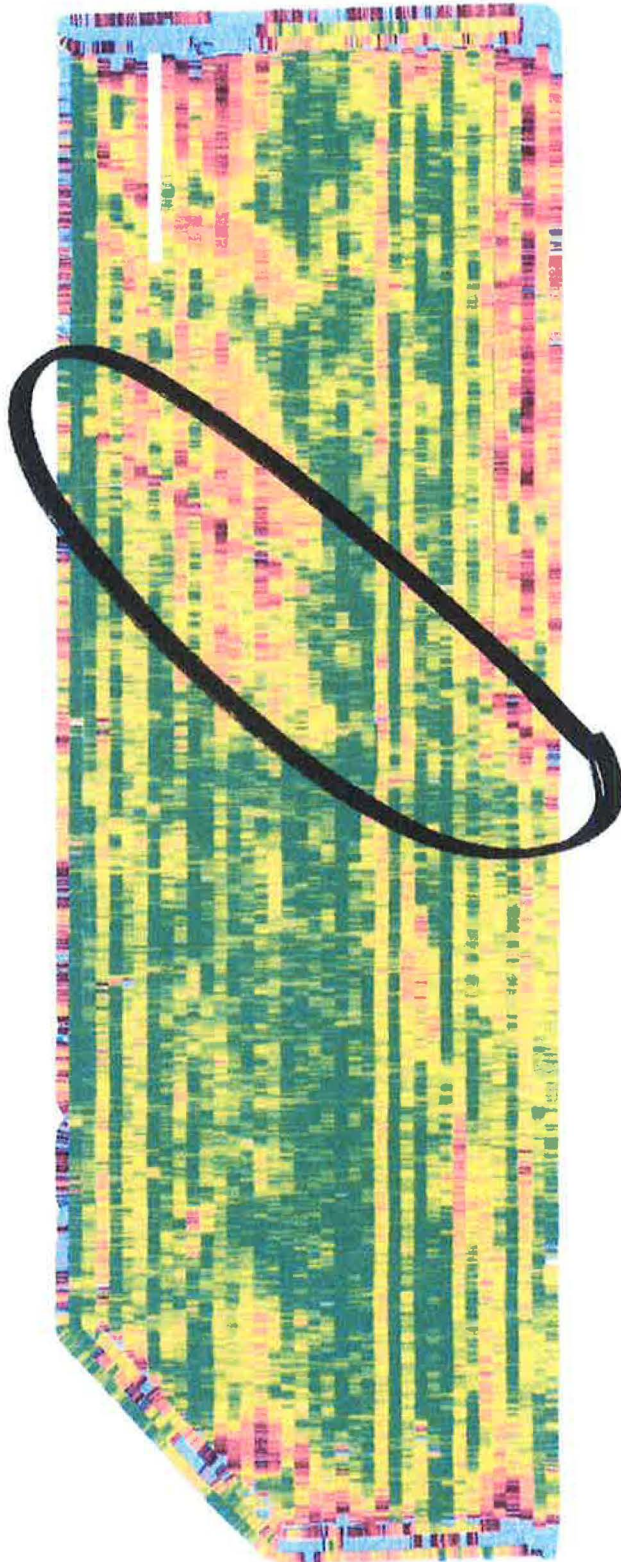

ATTACHMENT NO. 2

Hills

Vegetation

Jul 24, 2022
Image Date

Low Biomass 29.6%

Seasonal Rainfall 4.1"

GDUs 1,084

Jul 21, 2022
Image Date

Low Biomass 12.7%

Seasonal Rainfall 3.9"

GDUs 1,024

Jul 19, 2022
Image Date

Low Biomass 13.3%

Hills

SOYBEANS 2022 CROP

> 54 bu/ac
51 - 54 bu/ac
47 - 51 bu/ac
44 - 47 bu/ac
40 - 44 bu/ac
37 - 40 bu/ac
34 - 37 bu/ac
30 - 34 bu/ac
27 - 30 bu/ac
23 - 27 bu/ac
20 - 23 bu/ac
< 20 bu/ac