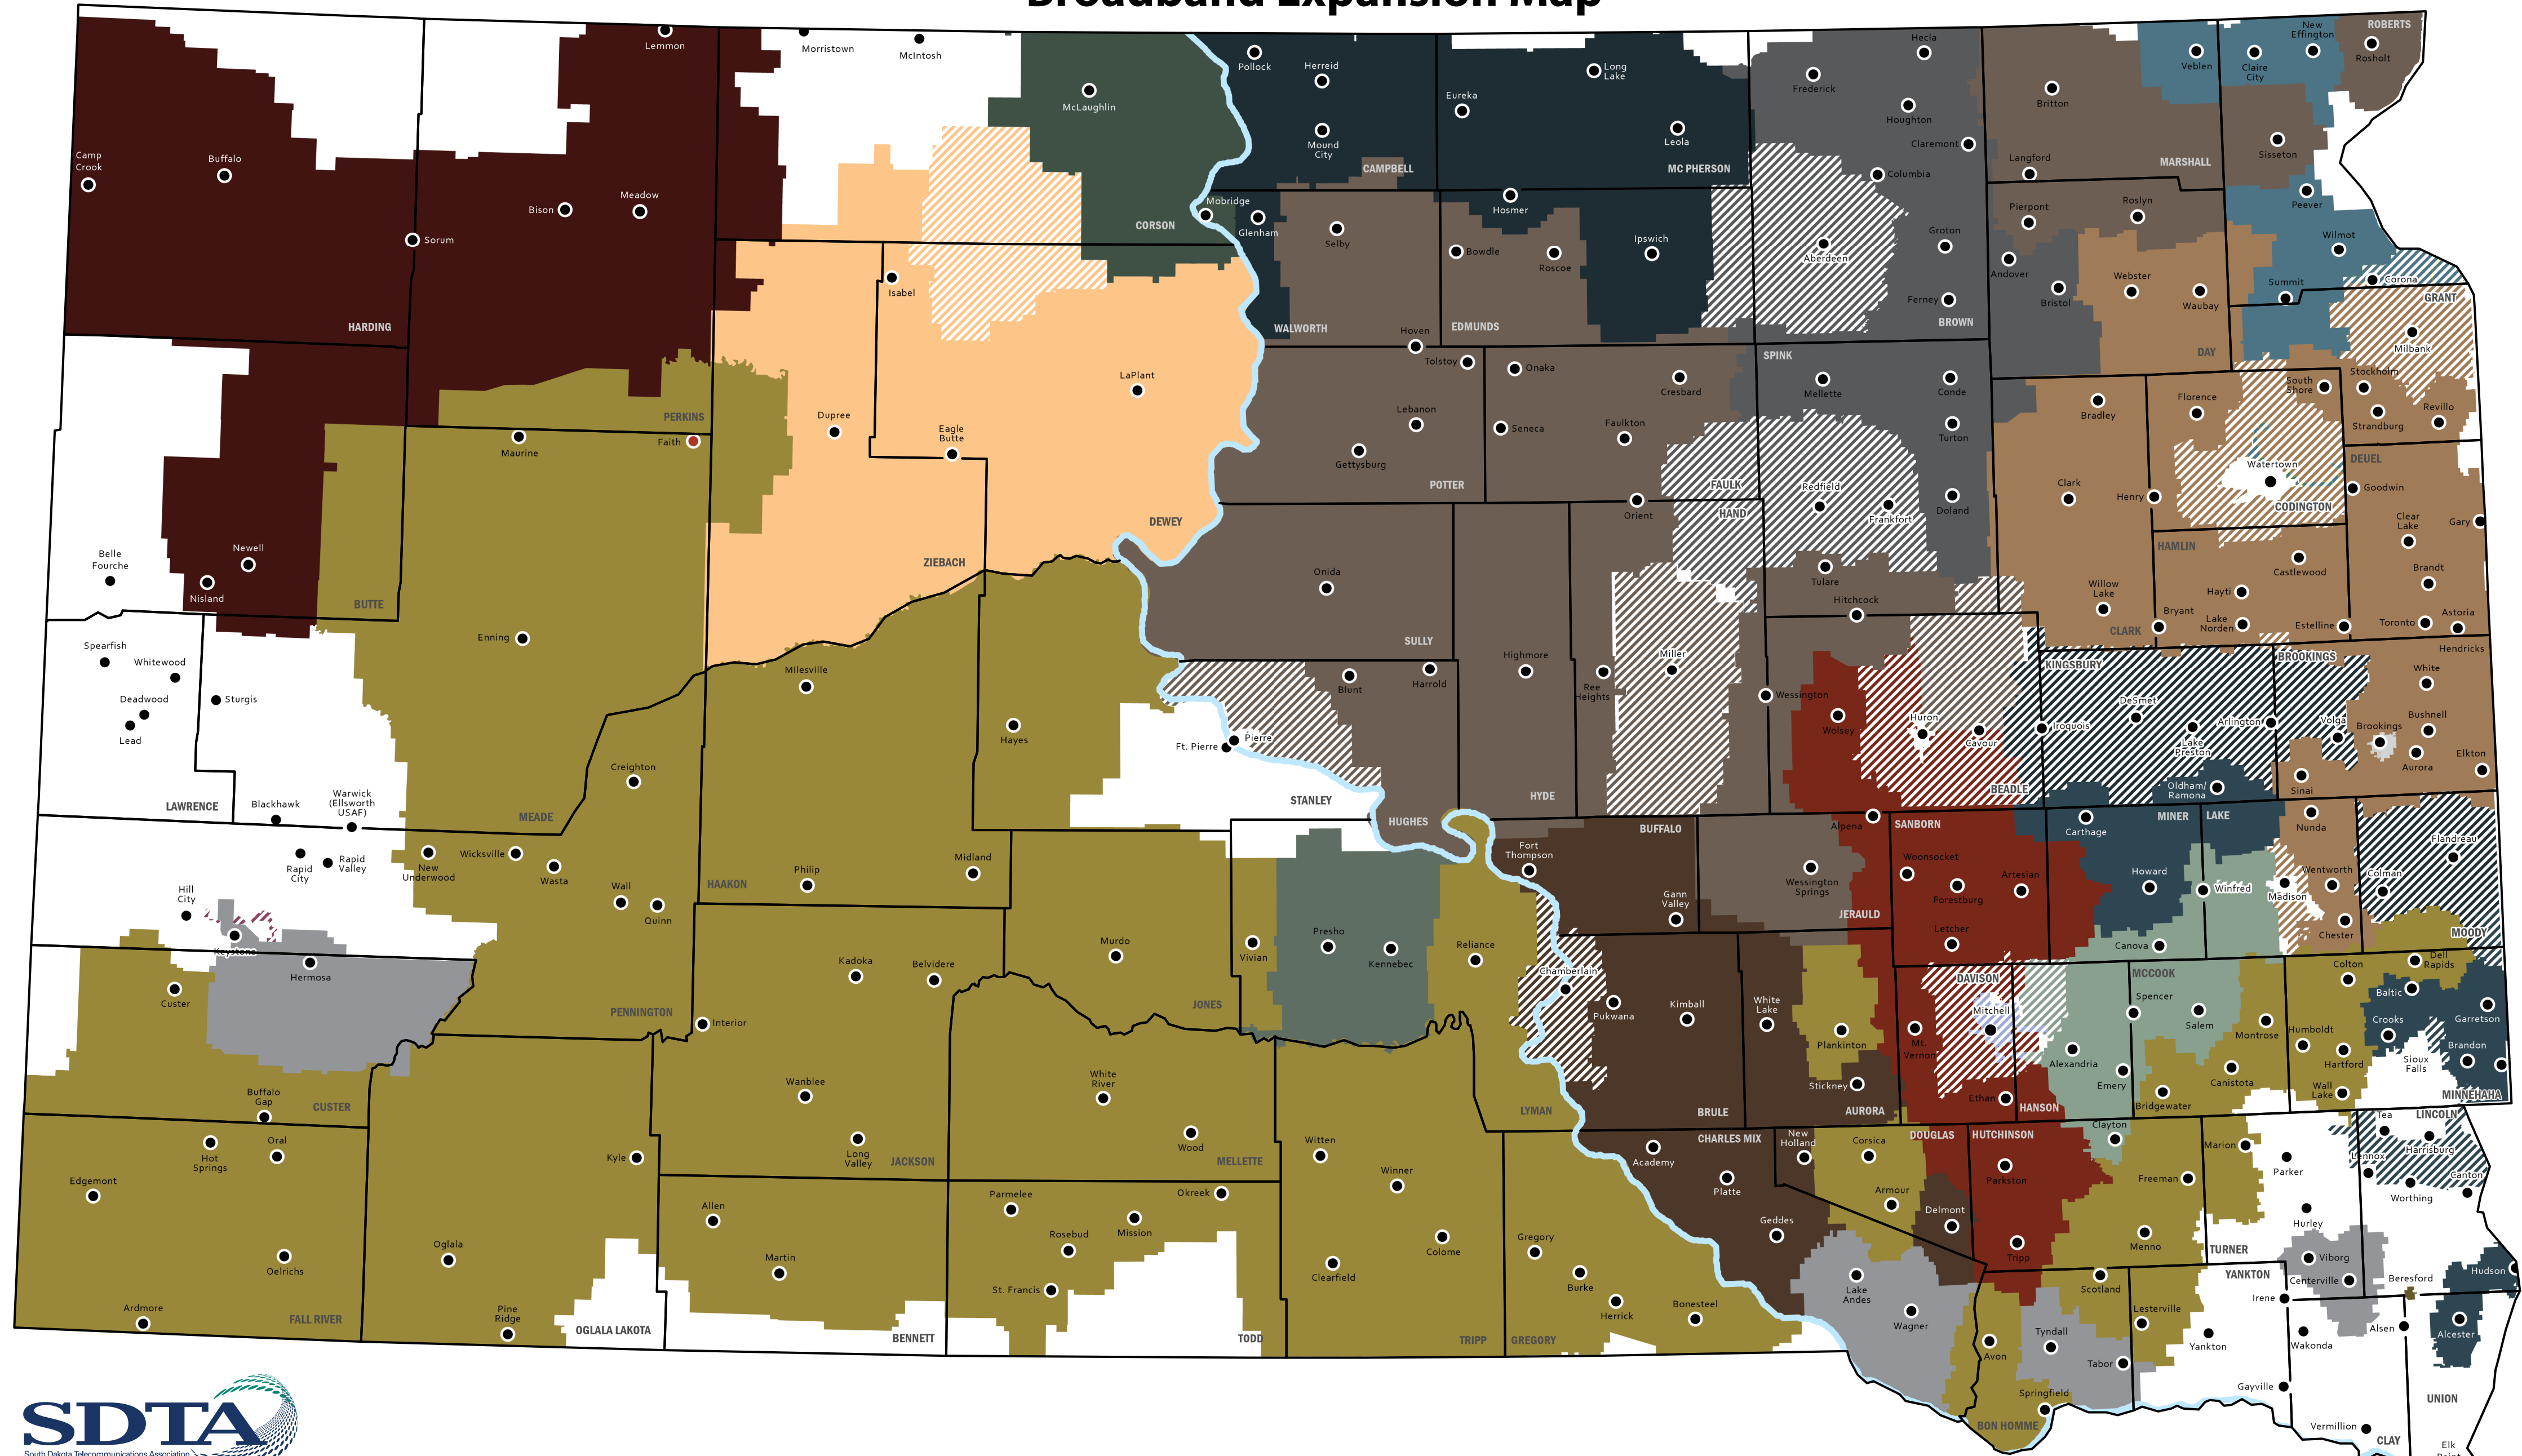

South Dakota Telecommunications Companies Broadband Expansion Map

- | | | | | | | | |
|--|---|--|--|--|--|--|---|
| | Alliance Communications Cooperative - Garretson | | Golden West Telecommunications - Wall | | Mitchell Telecom | | TrioTel Communications - Salem |
| | Beresford Municipal Telephone - Beresford | | Interstate Telecommunications Cooperative - Clear Lake | | Mt. Rushmore Telephone | | Valley Telecommunications Cooperative - Herreid |
| | Cheyenne River Sioux Tribe Telephone Authority -Eagle Butte | | James Valley Telecommunications - Groton | | RC Technologies - New Effington | | Venture Communications Cooperative - Highmore |
| | Faith Municipal Telephone Company - Faith | | Kennebec Telephone Company - Kennebec | | Santel Communications Cooperative - Woonsocket | | West River Cooperative Telephone Company - Bison |
| | Fort Randall Telephone Company - Wagner | | Midstate Communications - Kimball | | Swiftel Communications - Brookings | | West River Telecommunications Cooperative - Hazen, ND |

Indicates Territory Growth