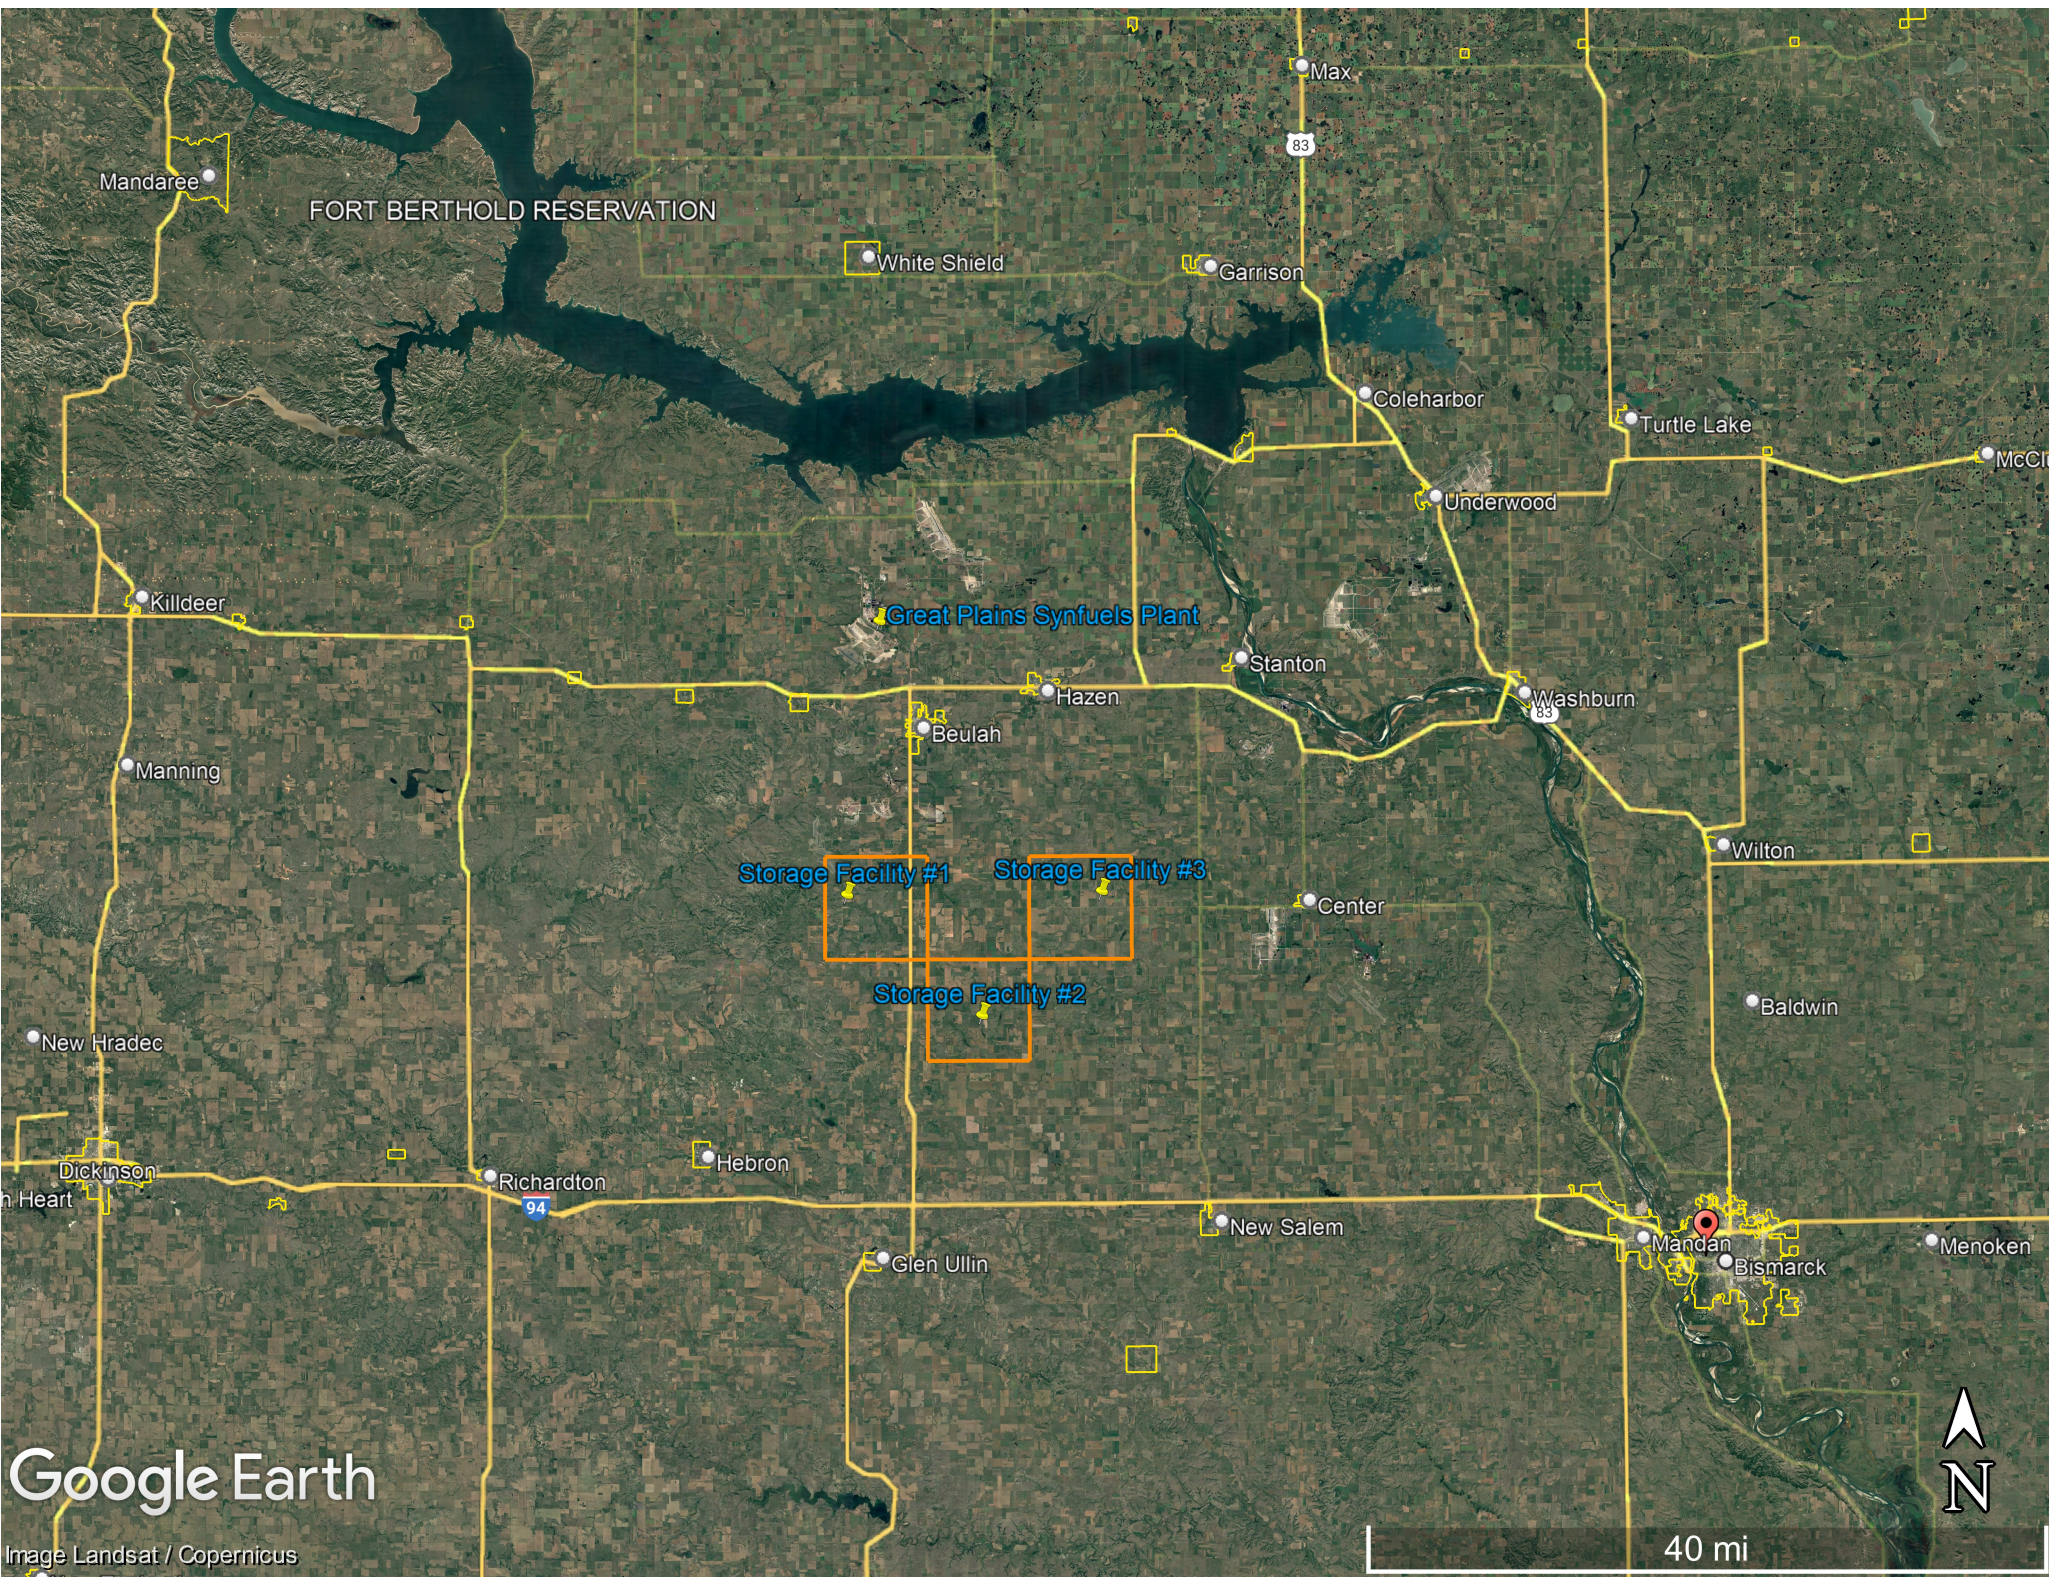

Great Plains Synfuels Plant

(Storage Facility #1)

(Storage Facility #3)

(Storage Facility #2)

Google Earth

EXHIBIT  
LO182

10 mi

Google Earth

Image Landsat / Copernicus