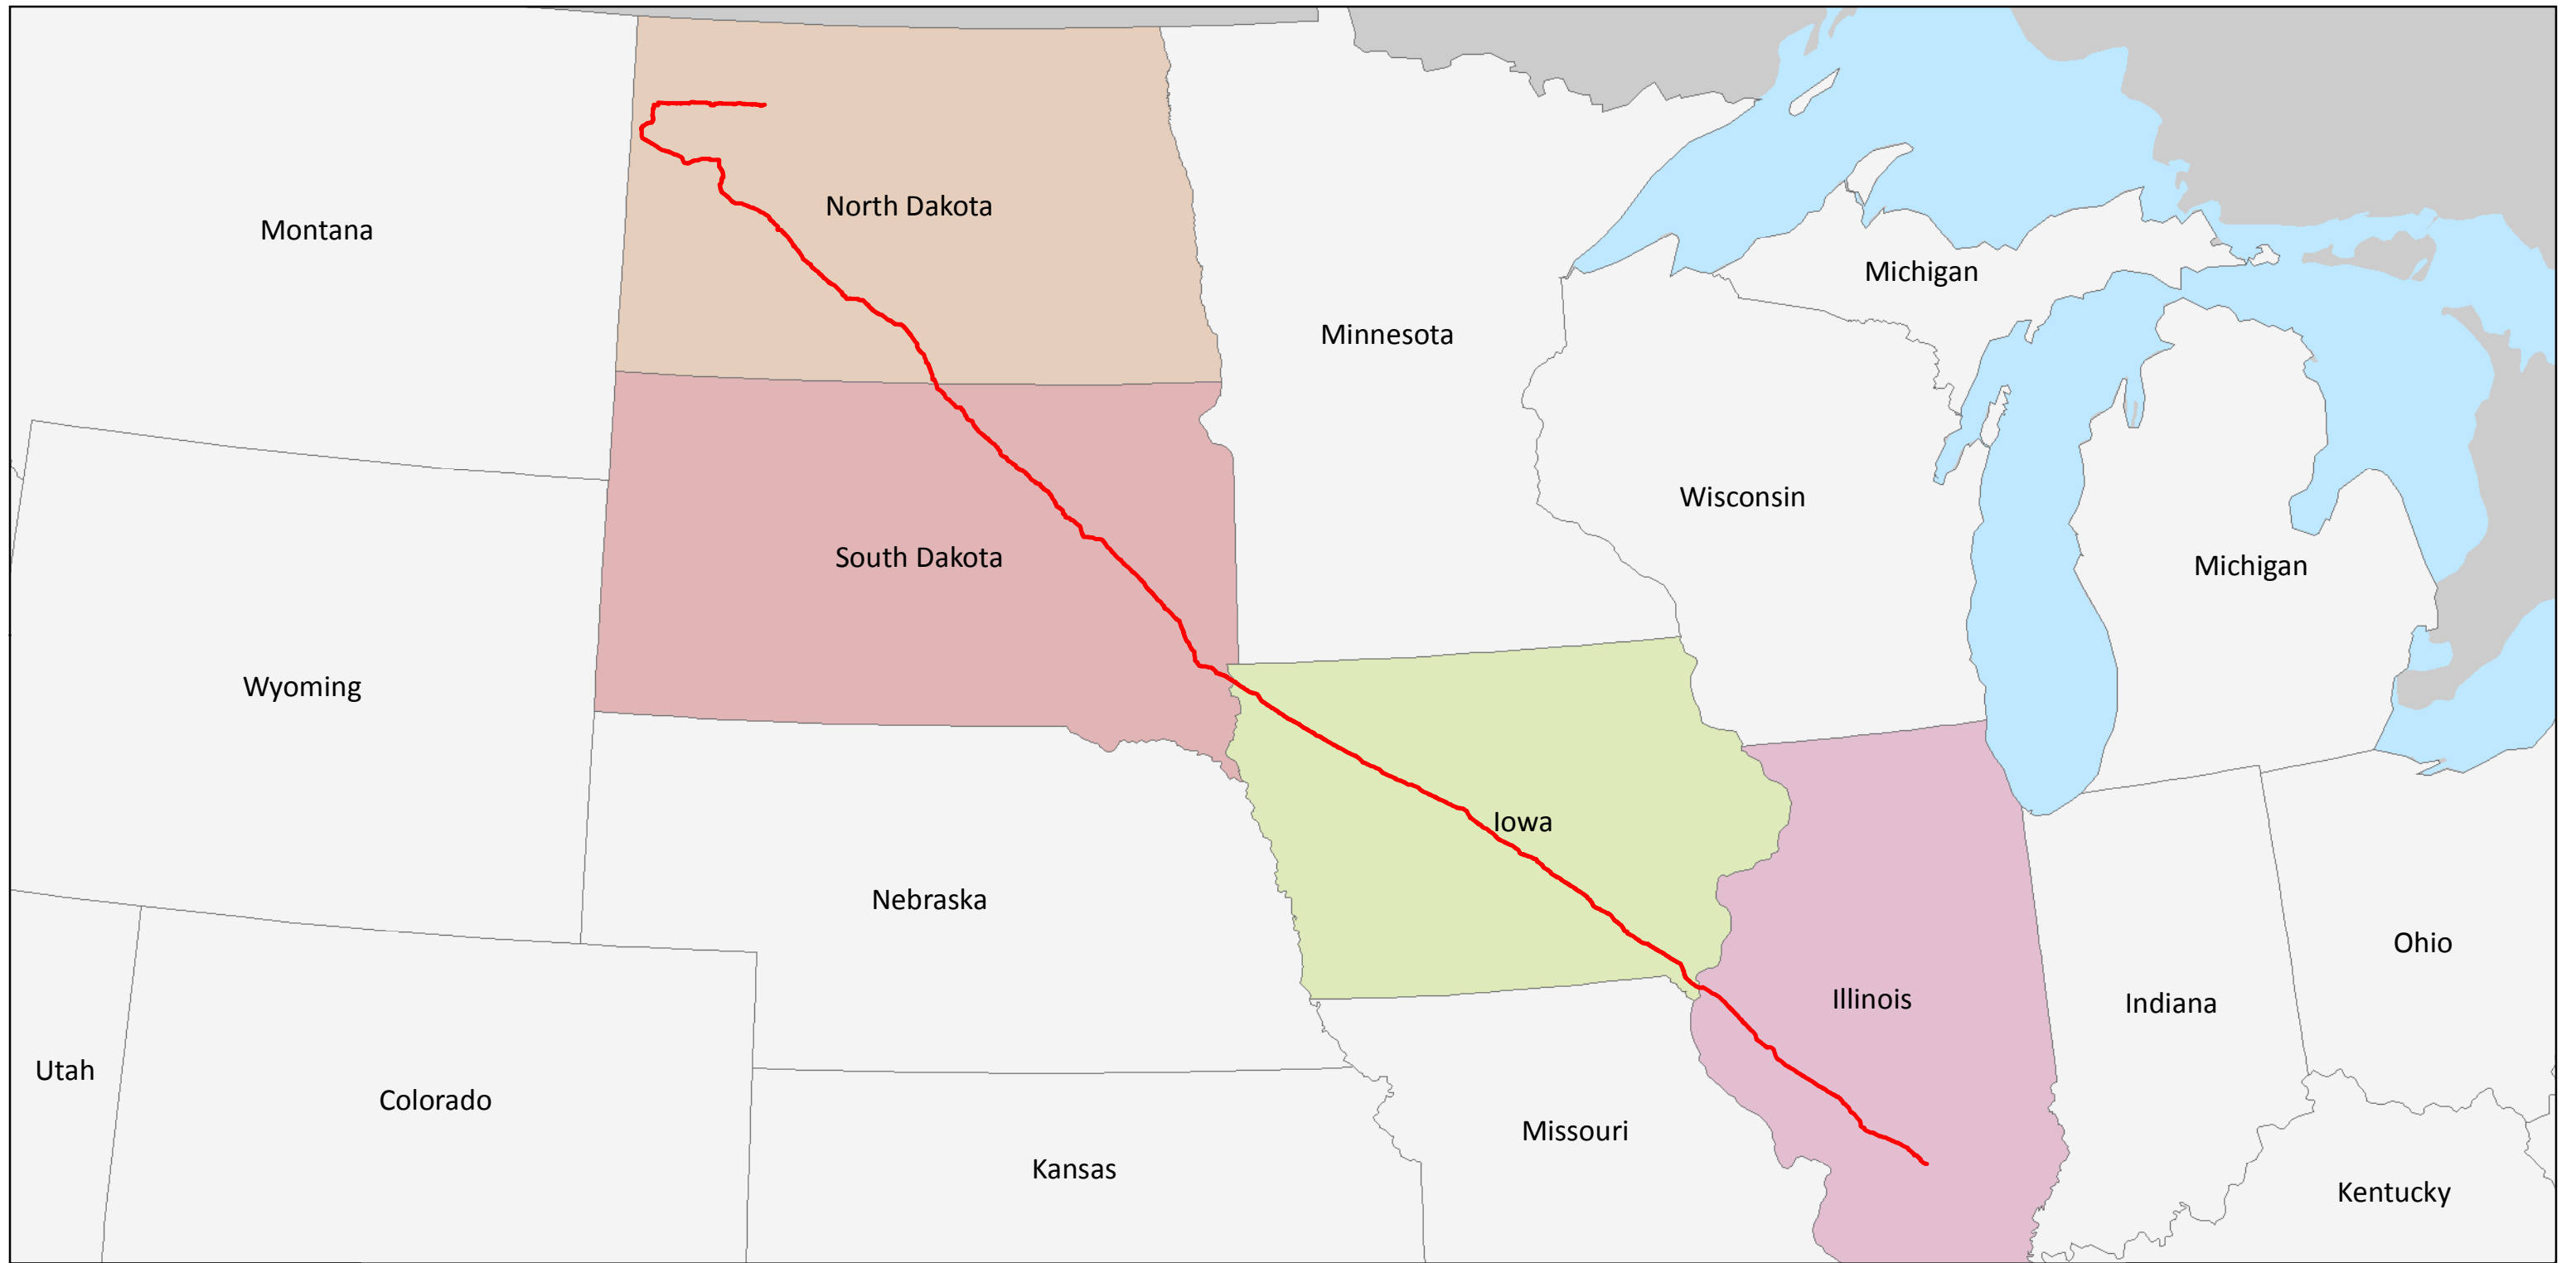

DAKOTA ACCESS, LLC

Exhibit A
Project Mapping

Exhibit A1
Project Vicinity Maps

— Proposed Route

Dakota Access, LLC
Dakota Access Pipeline Project
Project Vicinity Map
South Dakota

Page 1 of 1	Scale: 1:6,000,000
NAD 83 South Dakota South Ft	Date: Dec 05, 2014

**Dakota Access, LLC
Dakota Access Pipeline Projects
South Dakota Vicinity Map**