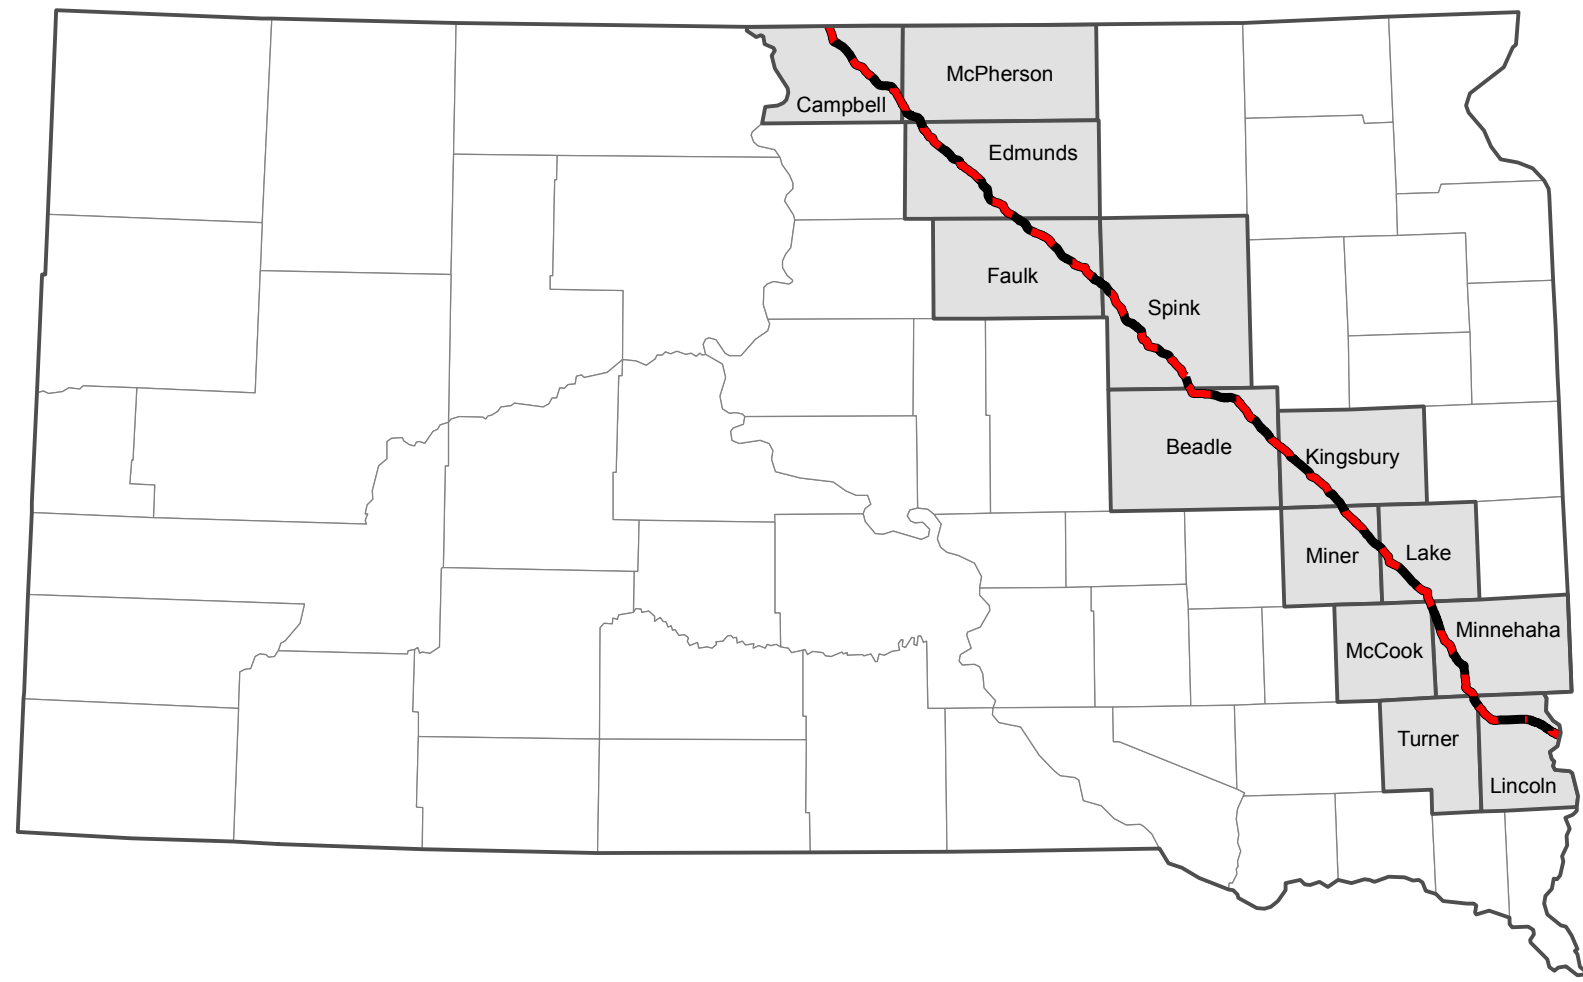

DAKOTA ACCESS, LLC

Exhibit A
Project Mapping

Exhibit A1
Project Vicinity Maps

— Proposed Route

Dakota Access, LLC
Dakota Access Pipeline Project
Project Vicinity Map
South Dakota

Page 1 of 1	Scale: 1:6,000,000
NAD 83 South Dakota South Ft	Date: Dec 05, 2014

**Dakota Access, LLC
Dakota Access Pipeline Projects
South Dakota Vicinity Map**