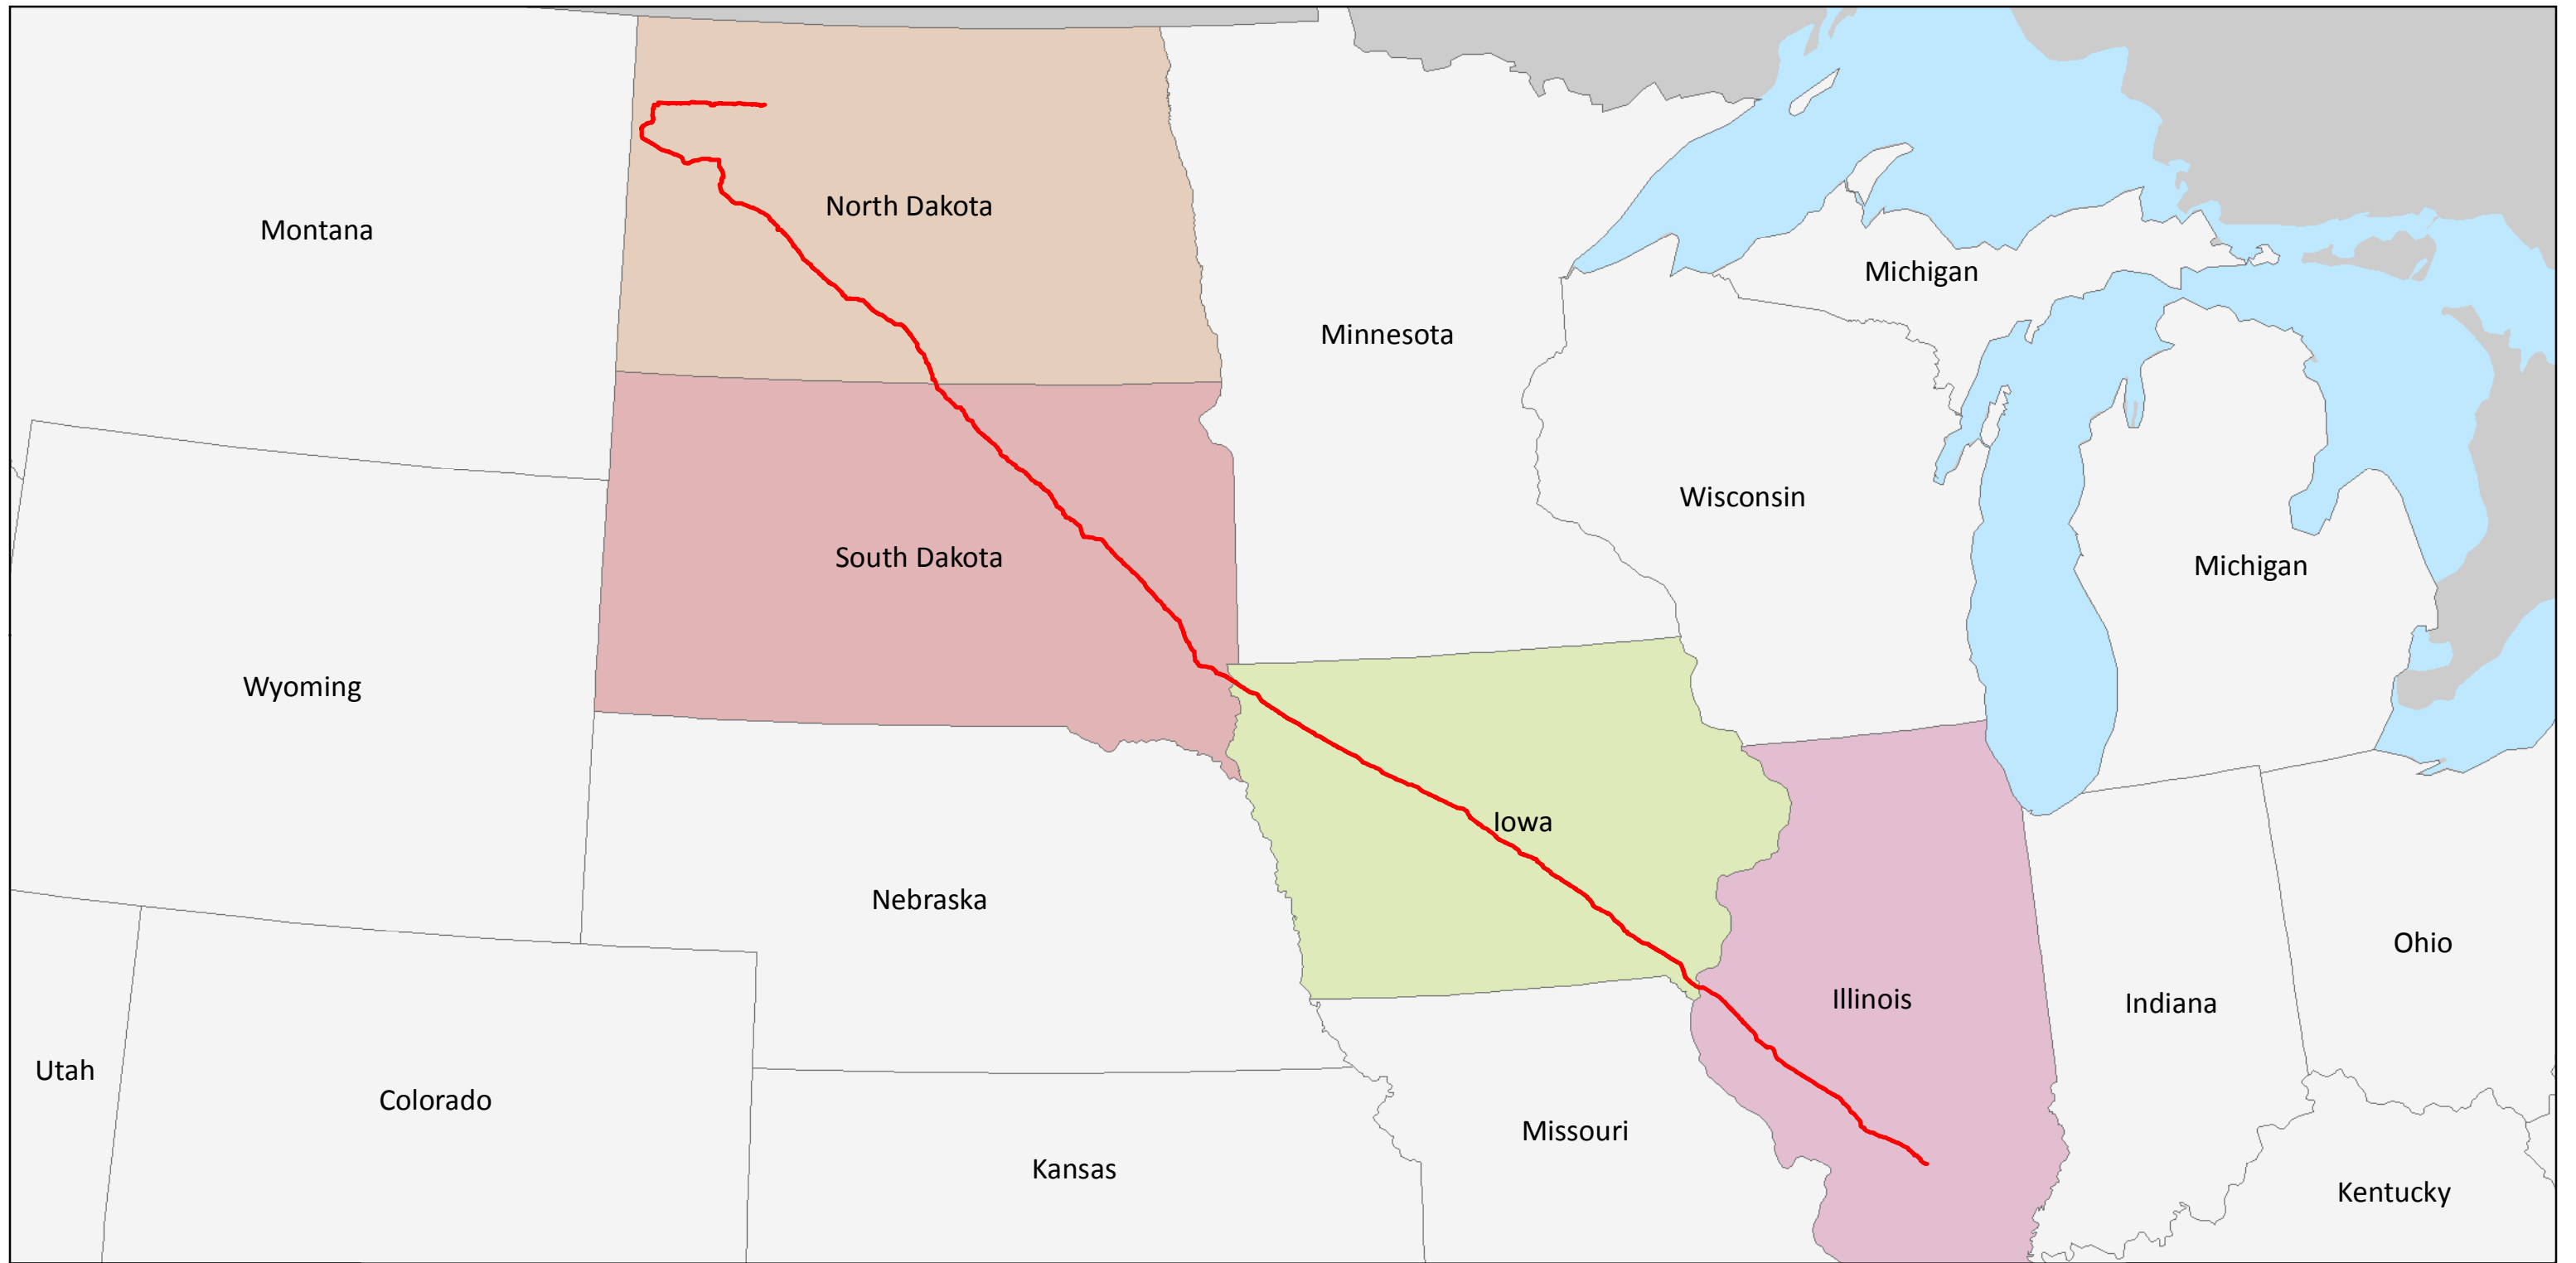

DAKOTA ACCESS, LLC

Exhibit A

Project Mapping

Exhibit A1
Project Vicinity Maps

— Proposed Route

Dakota Access, LLC
Dakota Access Pipeline Project
Project Vicinity Map
South Dakota

Page 1 of 1	Scale: 1:6,000,000
NAD 83 South Dakota South Ft	Date: Dec 05, 2014

**Dakota Access, LLC
Dakota Access Pipeline Project
South Dakota Vicinity Map**