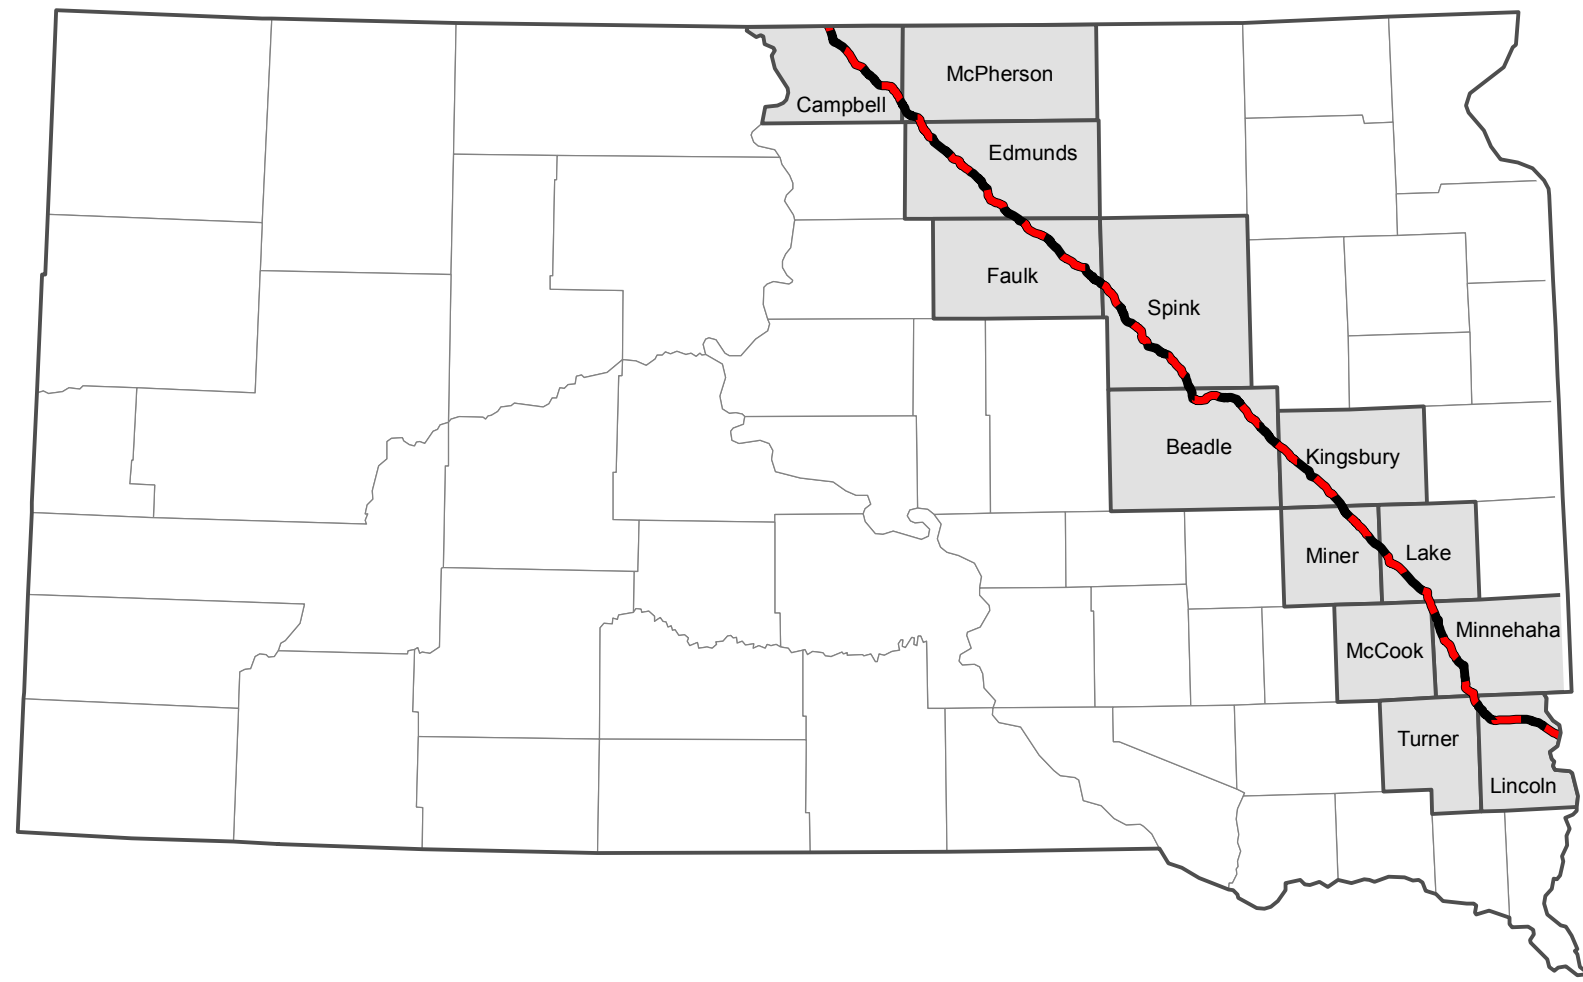

DAKOTA ACCESS, LLC

Exhibit A

Project Mapping

Exhibit A1
Project Vicinity Maps

— Proposed Route

Dakota Access, LLC
Dakota Access Pipeline Project
Project Vicinity Map
South Dakota

Page 1 of 1	Scale: 1:6,000,000
NAD 83 South Dakota South Ft	Date: Dec 05, 2014

**Dakota Access, LLC
Dakota Access Pipeline Project
South Dakota Vicinity Map**