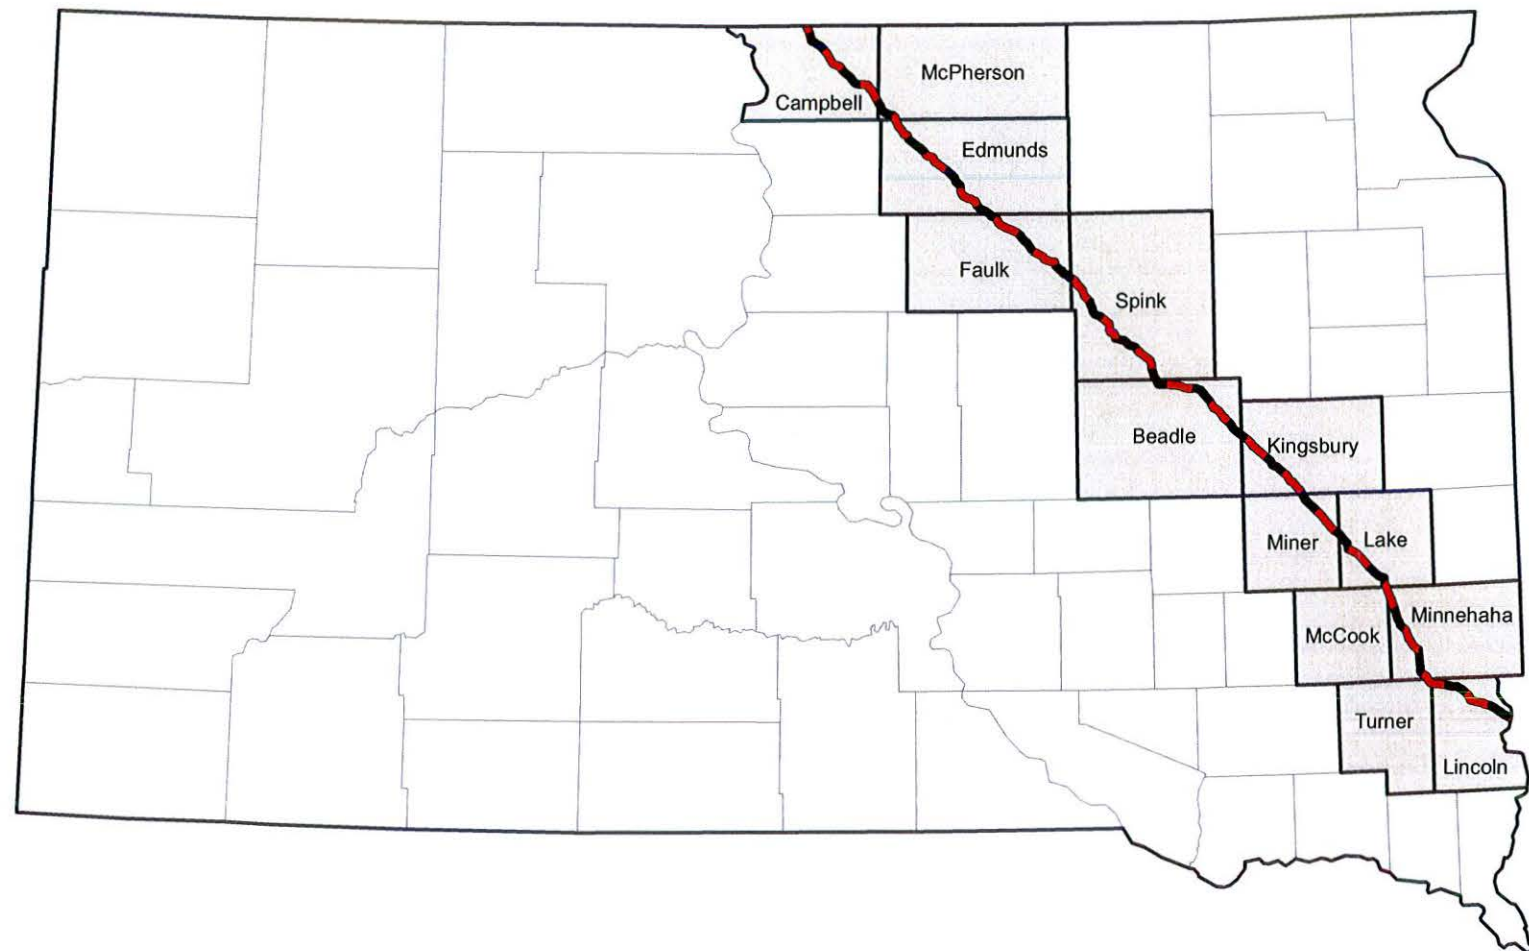

DAKOTA ACCESS, LLC

Exhibit A
Project Mapping

Exhibit A1
Project Vicinity Maps

— Proposed Route

Dakota Access, LLC
Dakota Access Pipeline Project
Project Vicinity Map
South Dakota

Page 1 of 1	Scale: 1:6,000,000
NAD 83 South Dakota South Fl	Date: Dec 05, 2014

**Dakota Access, LLC
Dakota Access Pipeline Project
South Dakota Vicinity Map**