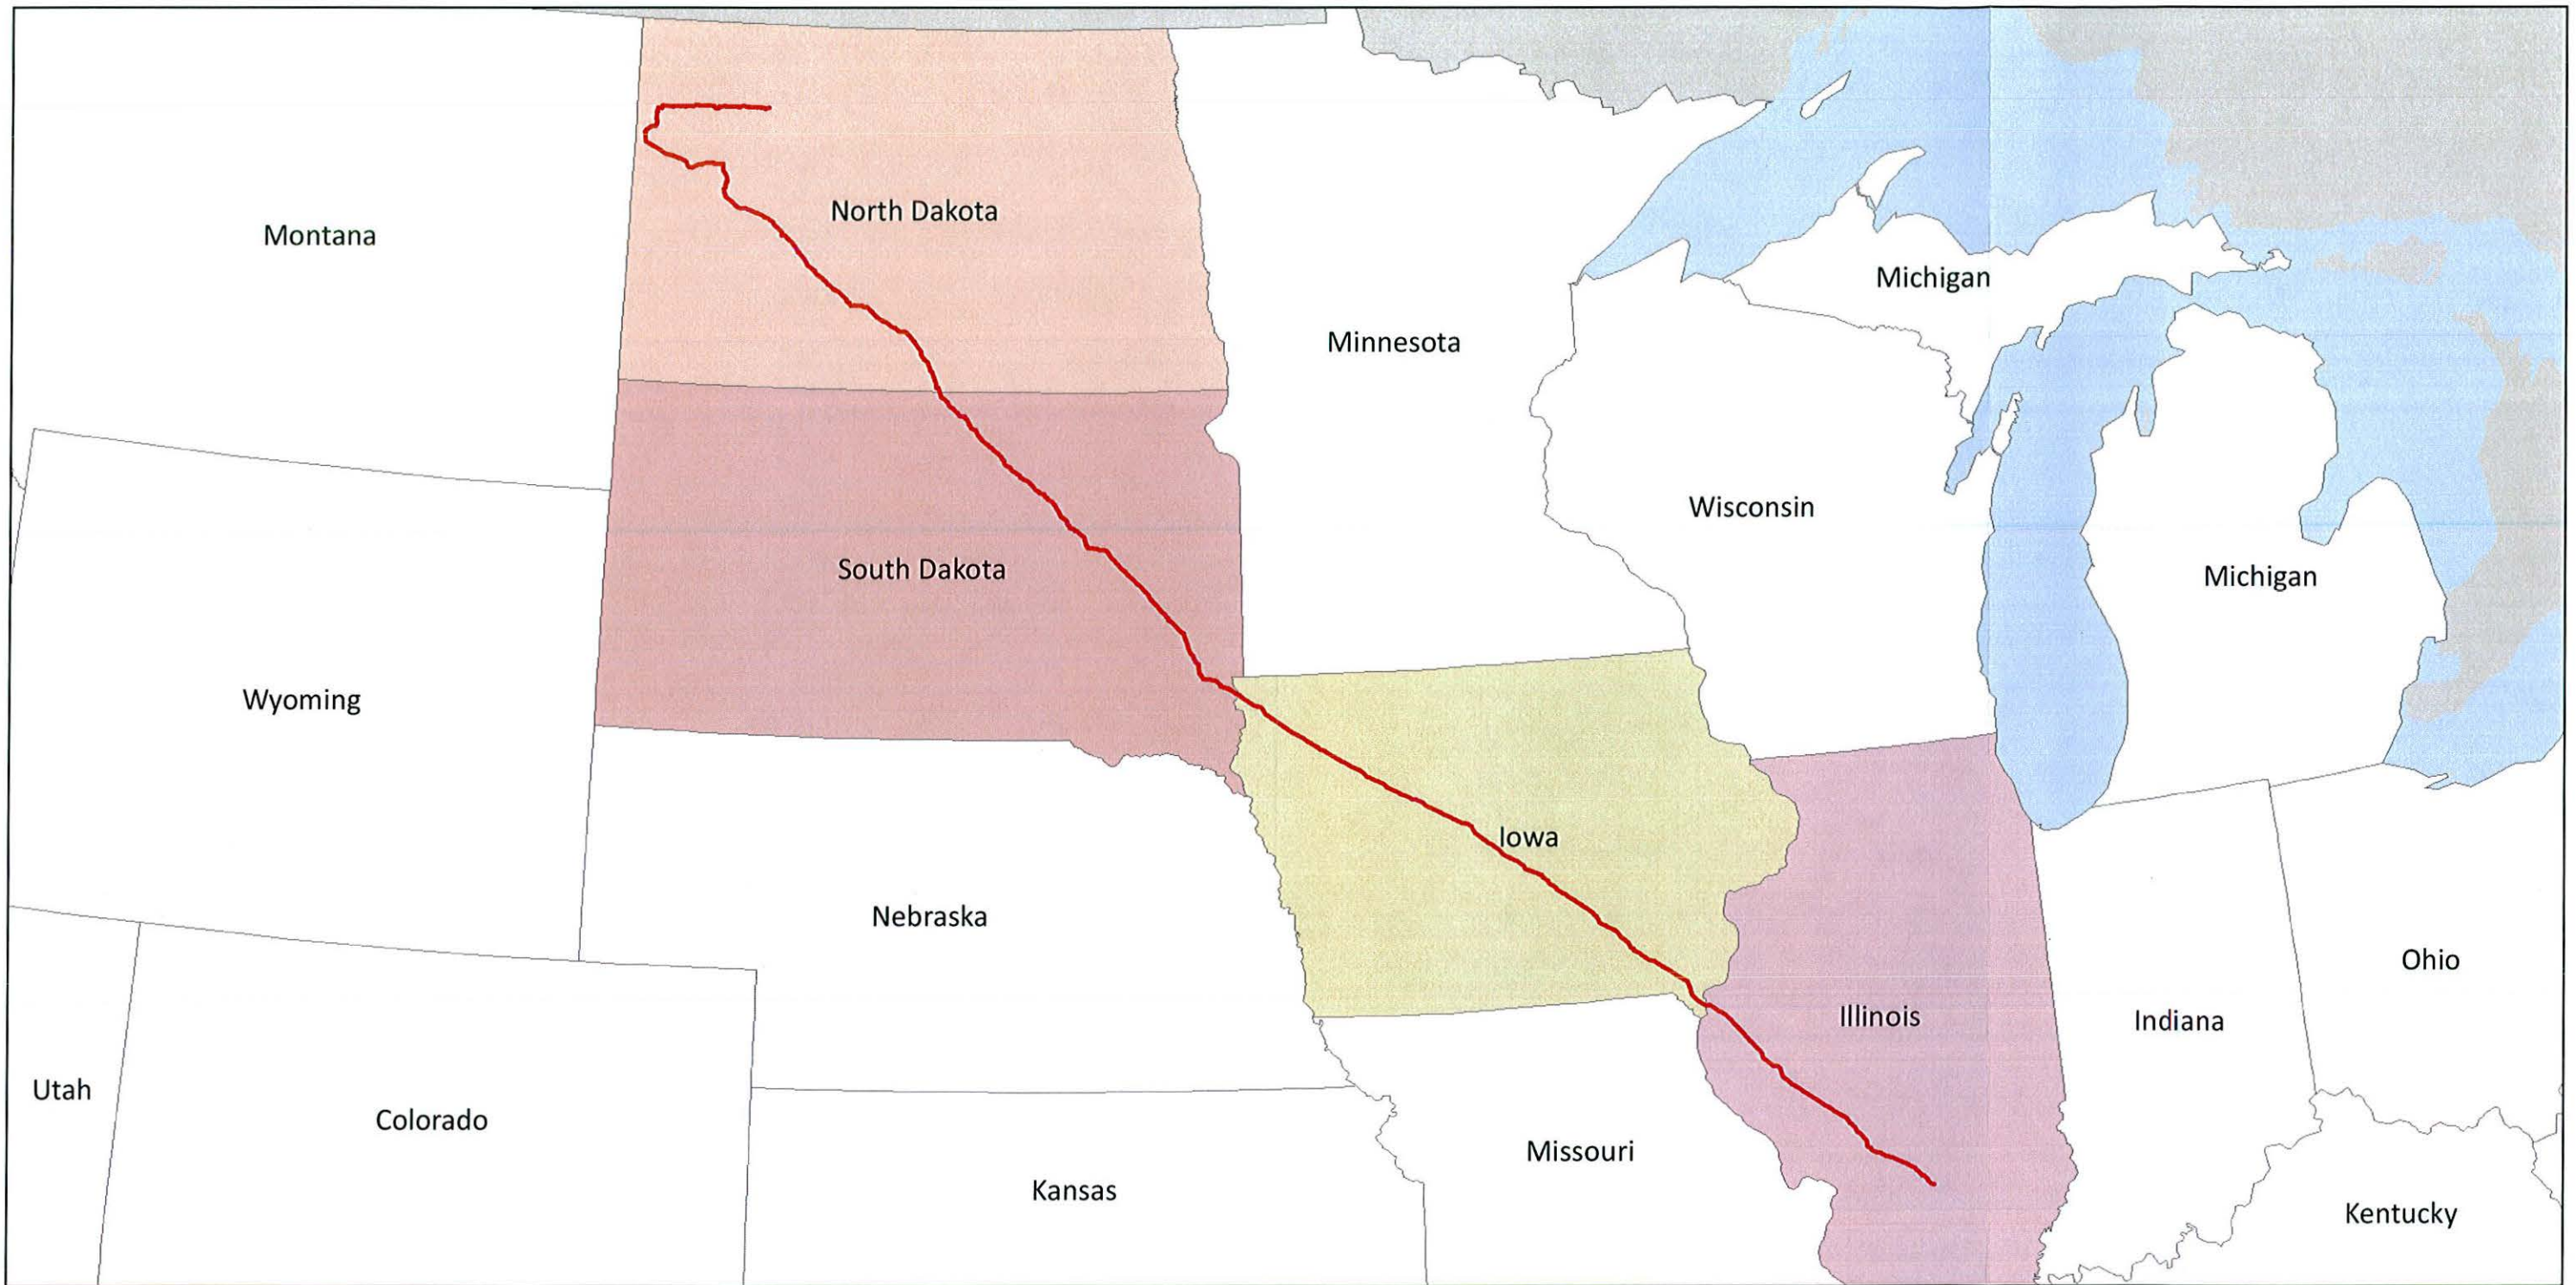

DAKOTA ACCESS, LLC

Exhibit A
Project Mapping

Exhibit A1
Project Vicinity Maps

— Proposed Route

Dakota Access, LLC
Dakota Access Pipeline Project
Project Vicinity Map
South Dakota

Page 1 of 1	Scale: 1:6,000,000
NAD 83 South Dakota South Fl	Date: Dec 05, 2014

**Dakota Access, LLC
Dakota Access Pipeline Project
South Dakota Vicinity Map**