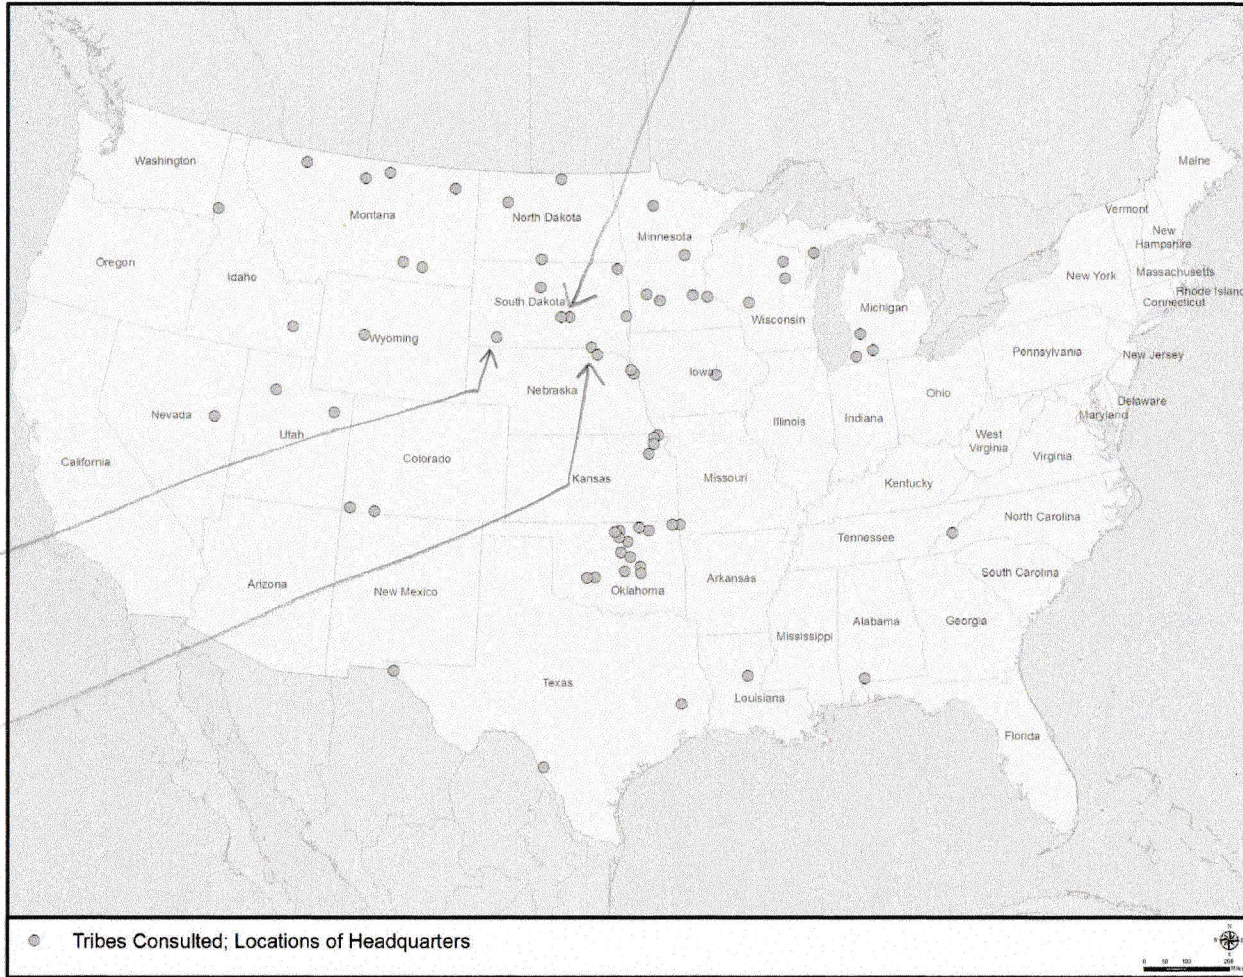

Attachment A

Lower Brule
Crow Creek

Pine Ridge

Vankton
Ponca

Source: Esri 2013

Figure 3.11.4-1 Indian Tribes Consulted