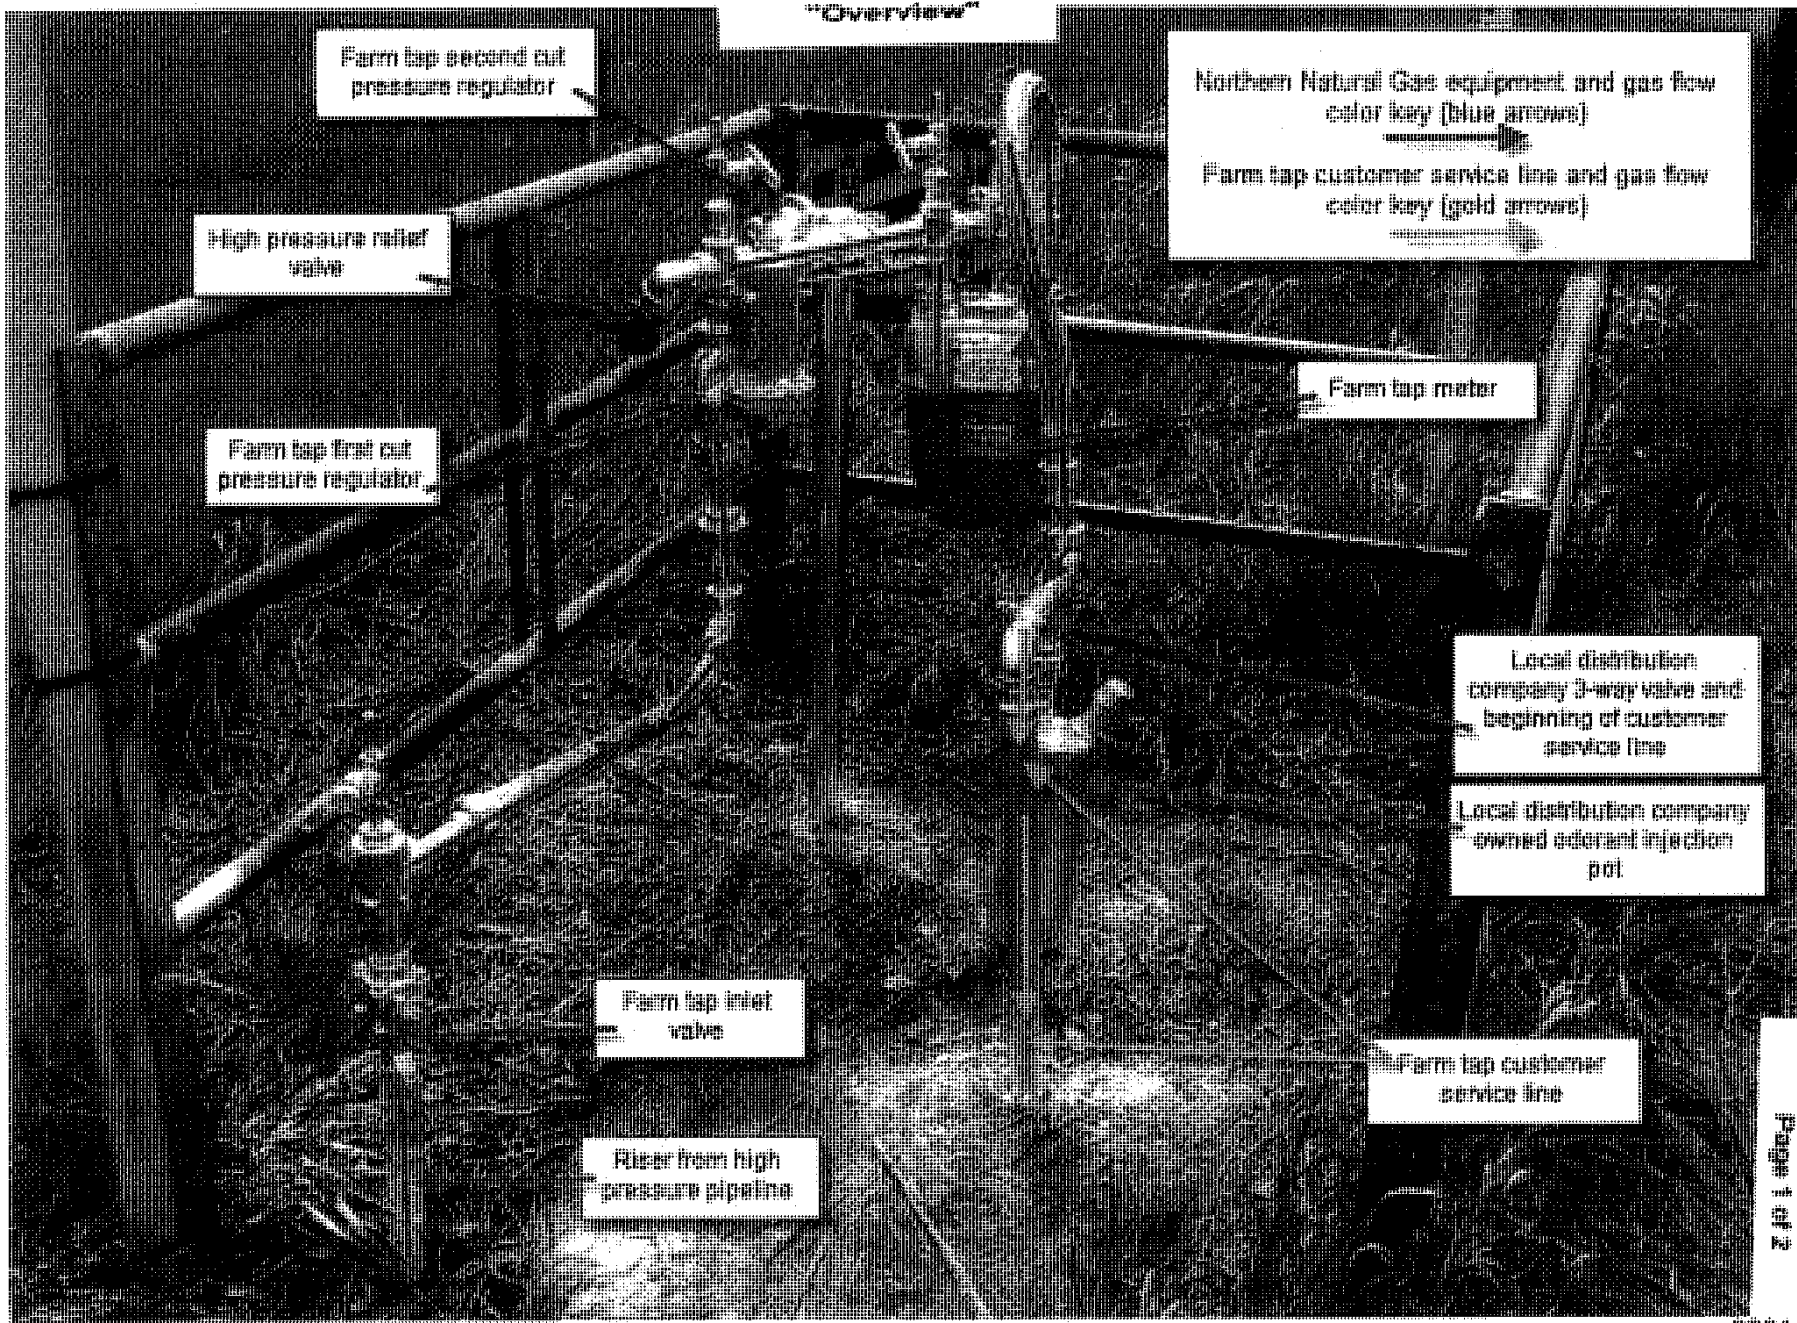

Farm Tap Setting "Overview"

Farm tap second cut pressure regulator

High pressure relief valve

Farm tap first cut pressure regulator

Farm tap inlet valve

Riser from high pressure pipeline

Farm tap customer service line

Farm tap riser

Local distribution company 3-way valve and beginning of customer service line

Local distribution company owned odorant injection pot

Northern Natural Gas equipment and gas flow color key (blue arrows)
Farm tap customer service line and gas flow color key (gold arrows)

Farm Tap Setting
"3-Way Valve"