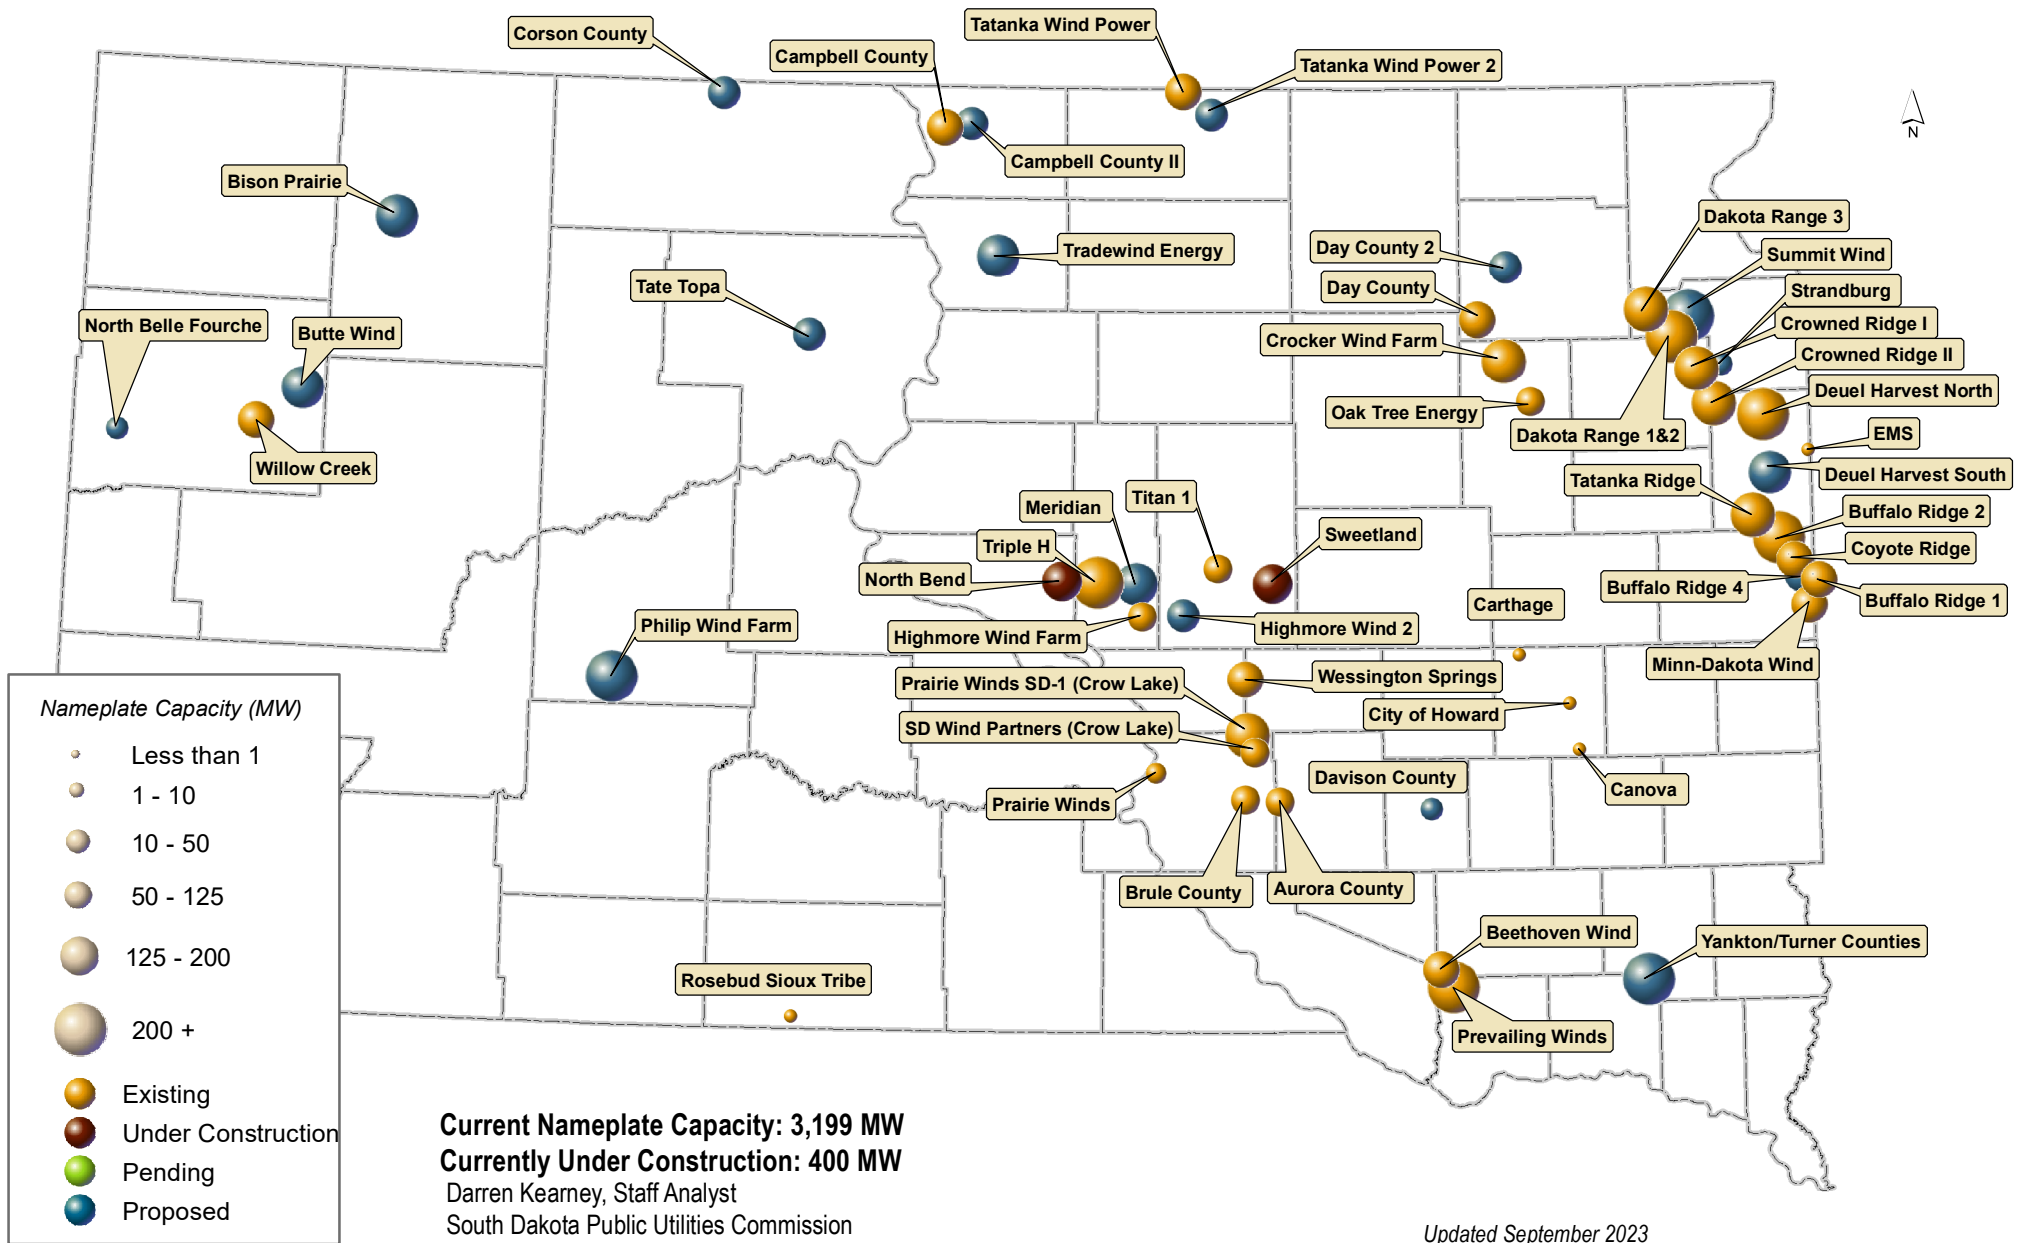

South Dakota Wind Energy Development

by Capacity and Status

This map may not represent every proposed wind farm in S.D. It represents projects that developers have communicated to the PUC. Location of the wind farms are approximate.