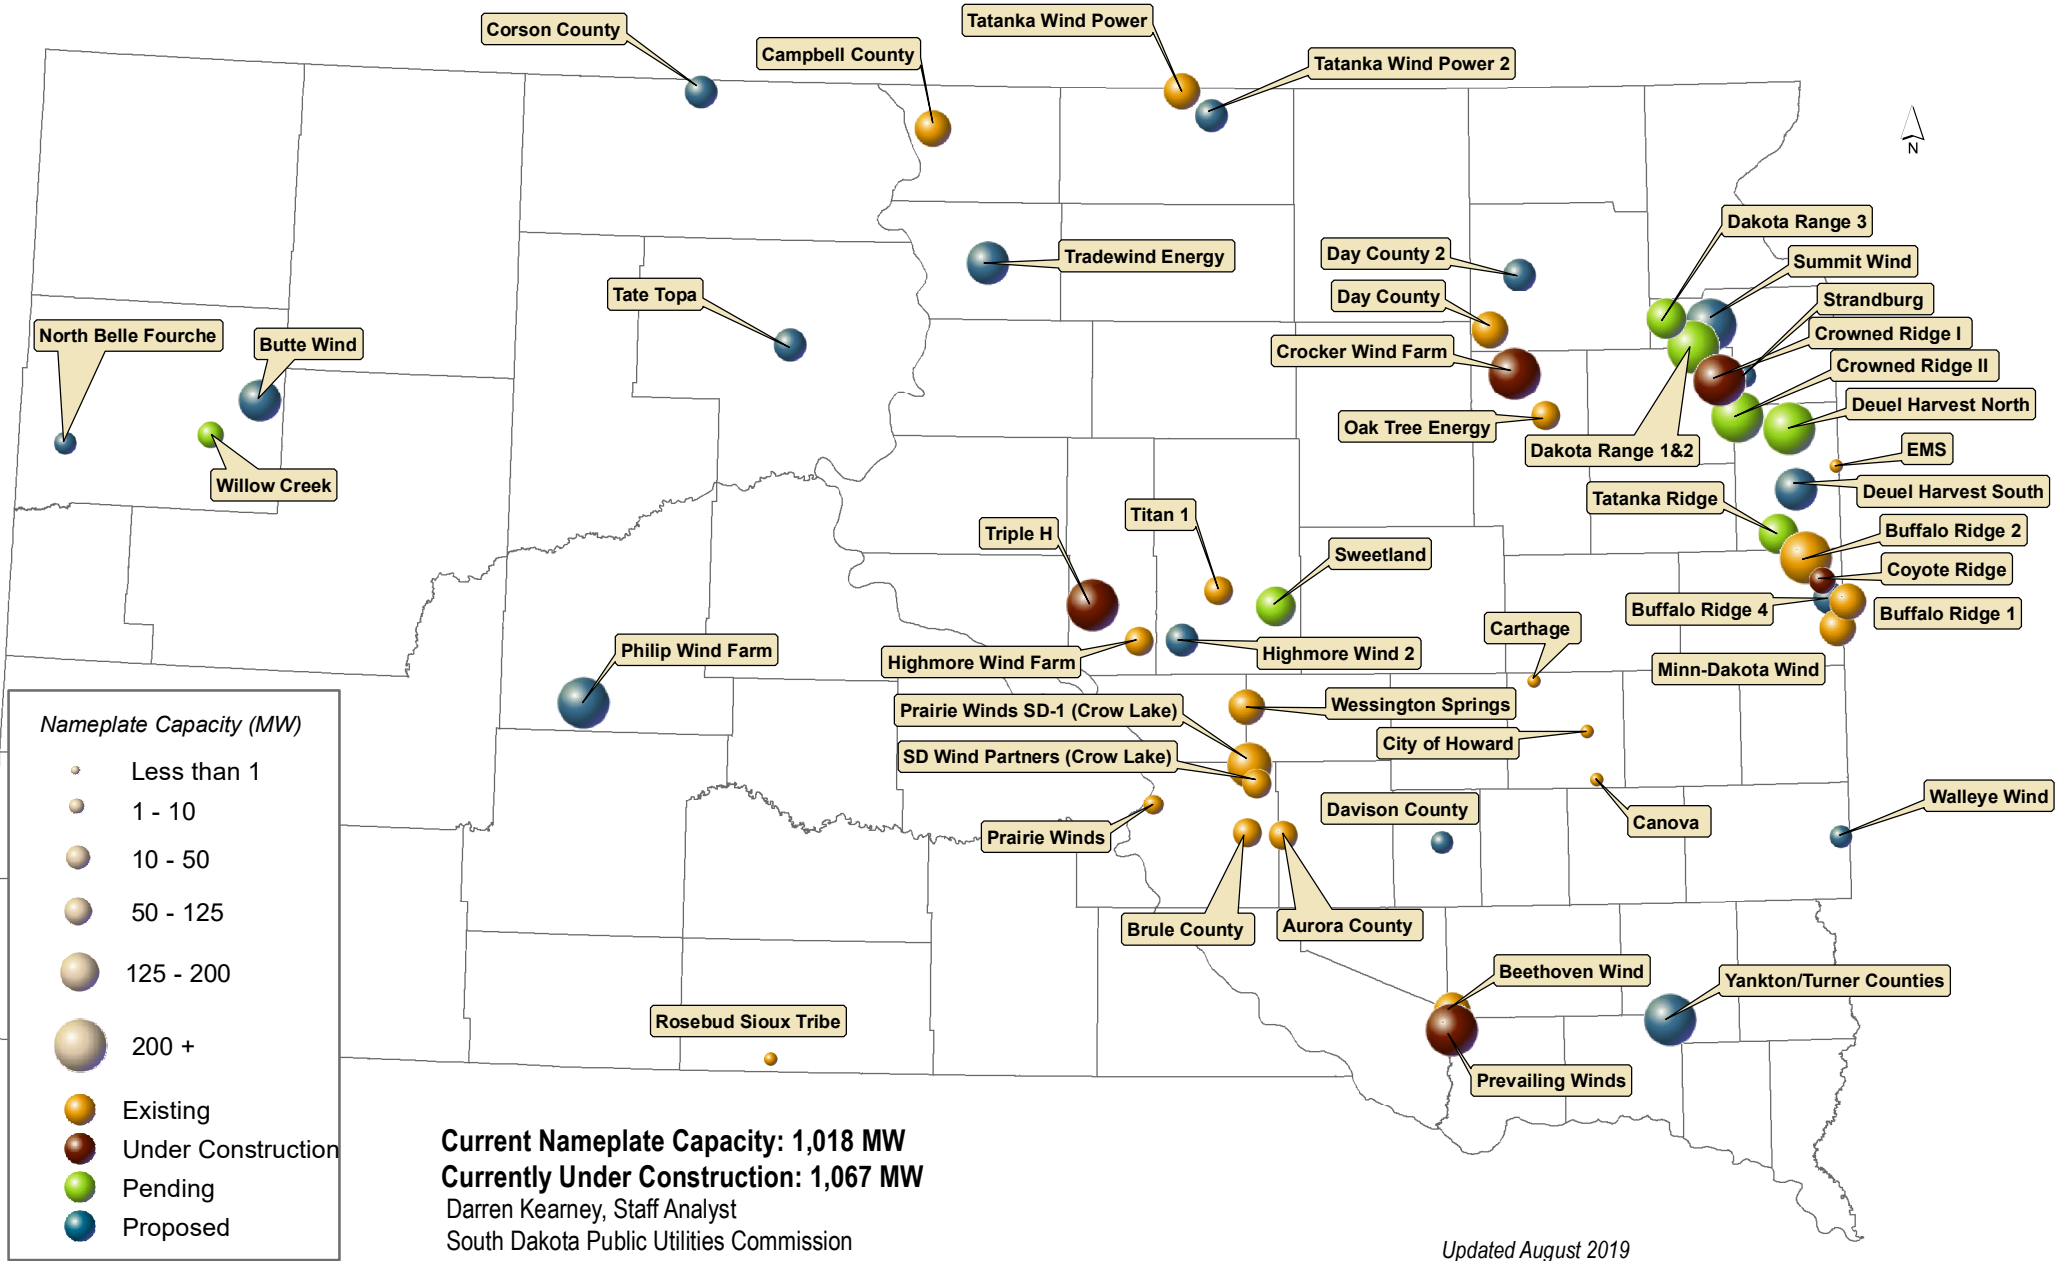

South Dakota Wind Energy Development

by Capacity and Status

This map may not represent every proposed wind farm in S.D. It represents projects that developers have communicated to the PUC. Location of the wind farms are approximate.