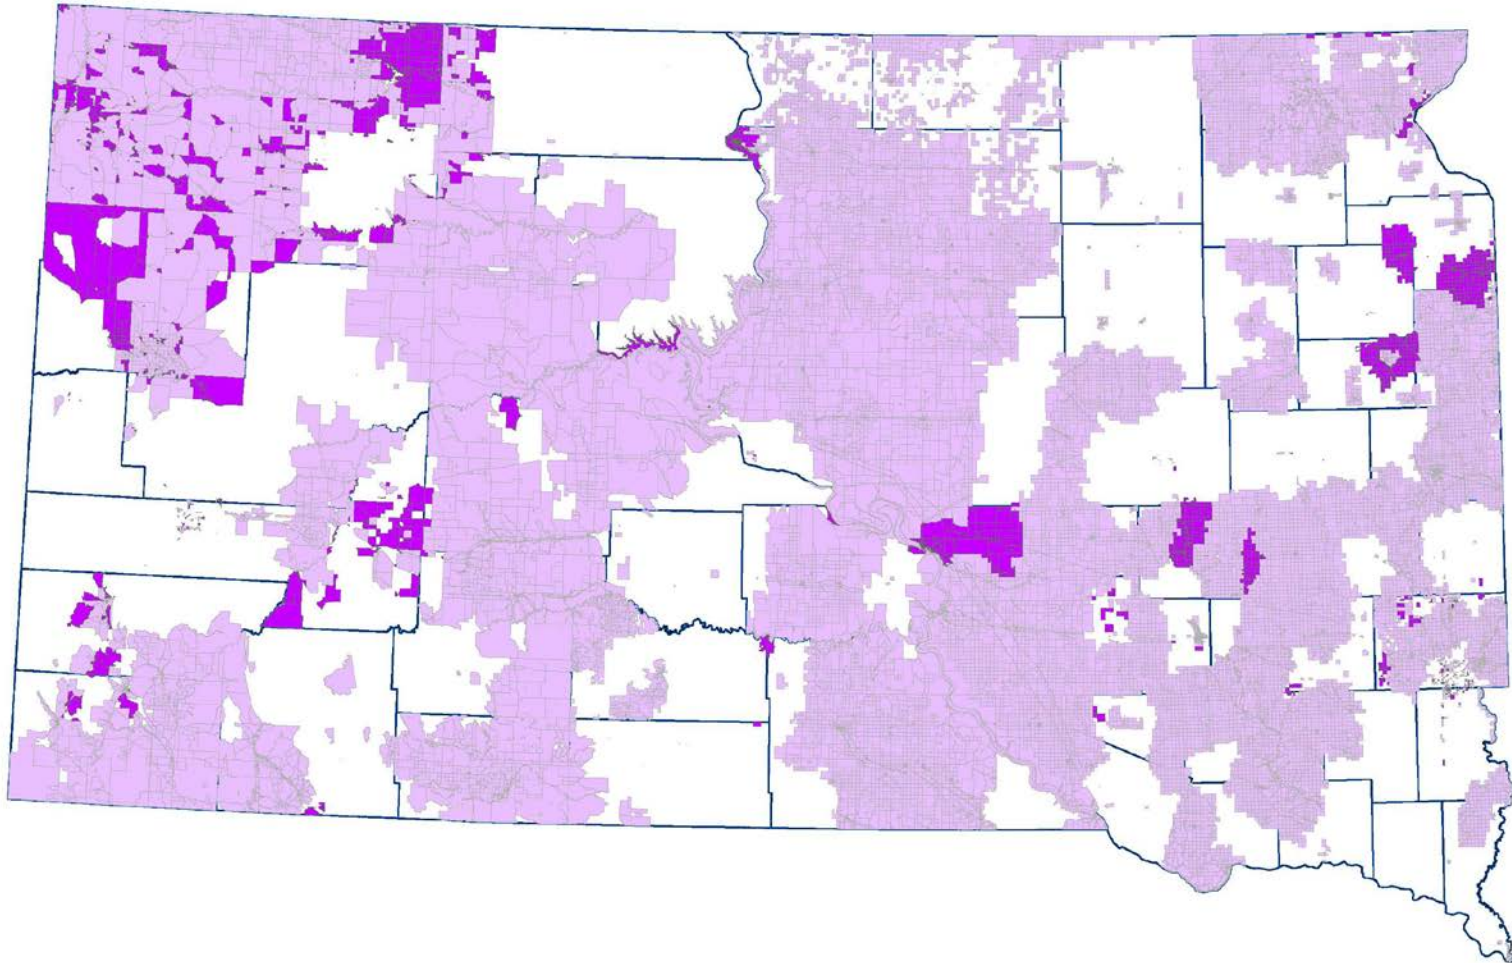

South Dakota Census Blocks with Fiber Deployed – 2017

This map was created by the South Dakota Public Utilities Commission Staff using the FCC Form 477 Broadband Deployment Data, Data As Of December 31, 2017, Version 1. Bolded areas represent census blocks first added in the 2017 data and not shown in prior years. More information on the source can be found at the FCC's website, <https://www.fcc.gov/general/broadband-deployment-data-fcc-form-477>.

The PUC makes no representations or warranties regarding the accuracy of the data or maps. The bandwidth shown in a particular census block may not be offered everywhere within the census block. Do not rely on this map for official or legal use. The user will not hold the state liable under any circumstances for damages with respect to a claim by the user or a third party on account of or arising from the use of the data or maps. Consult your telecommunications provider on the status of broadband buildout for your location. This map is subject to change.

South Dakota Census Blocks with ≥ 10 mbps Broadband Deployed – 2017

This map was created by the South Dakota Public Utilities Commission Staff using the FCC Form 477 Broadband Deployment Data, Data As Of December 31, 2017, Version 1. Bolded areas represent census blocks first added in the 2017 data and not shown in prior years. More information on the source can be found at the FCC's website, <https://www.fcc.gov/general/broadband-deployment-data-fcc-form-477>.

South Dakota Census Blocks with ≥ 25 mbps Broadband Deployed – 2017

This map was created by the South Dakota Public Utilities Commission Staff using the FCC Form 477 Broadband Deployment Data, Data As Of December 31, 2017, Version 1. Bolded areas represent census blocks first added in the 2017 data and not shown in prior years. More information on the source can be found at the FCC's website, <https://www.fcc.gov/general/broadband-deployment-data-fcc-form-477>.