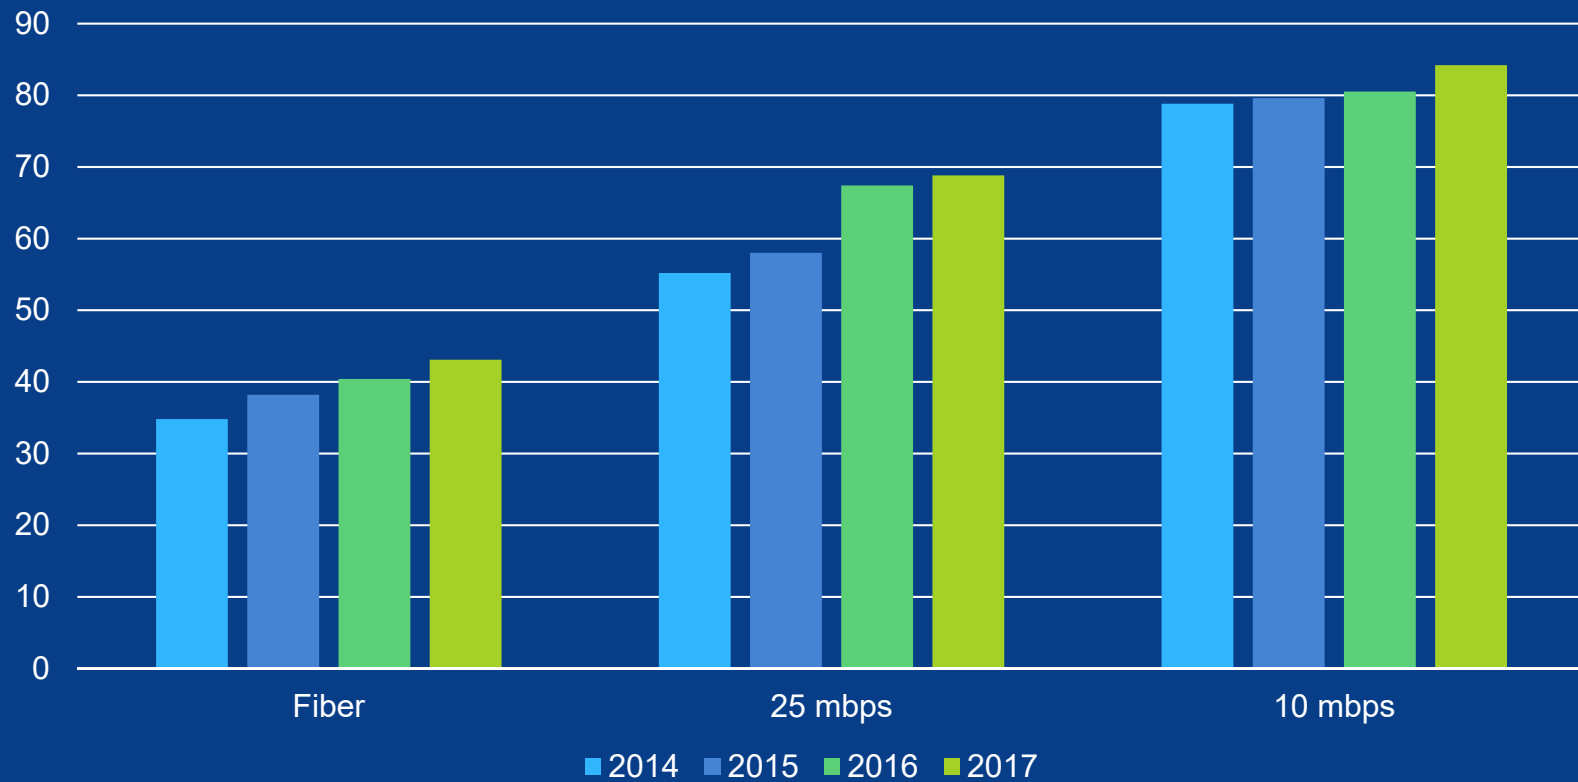

Broadband Progress in SD

Percentage of SD Census Blocks Served

South Dakota

PUBLIC UTILITIES COMMISSION