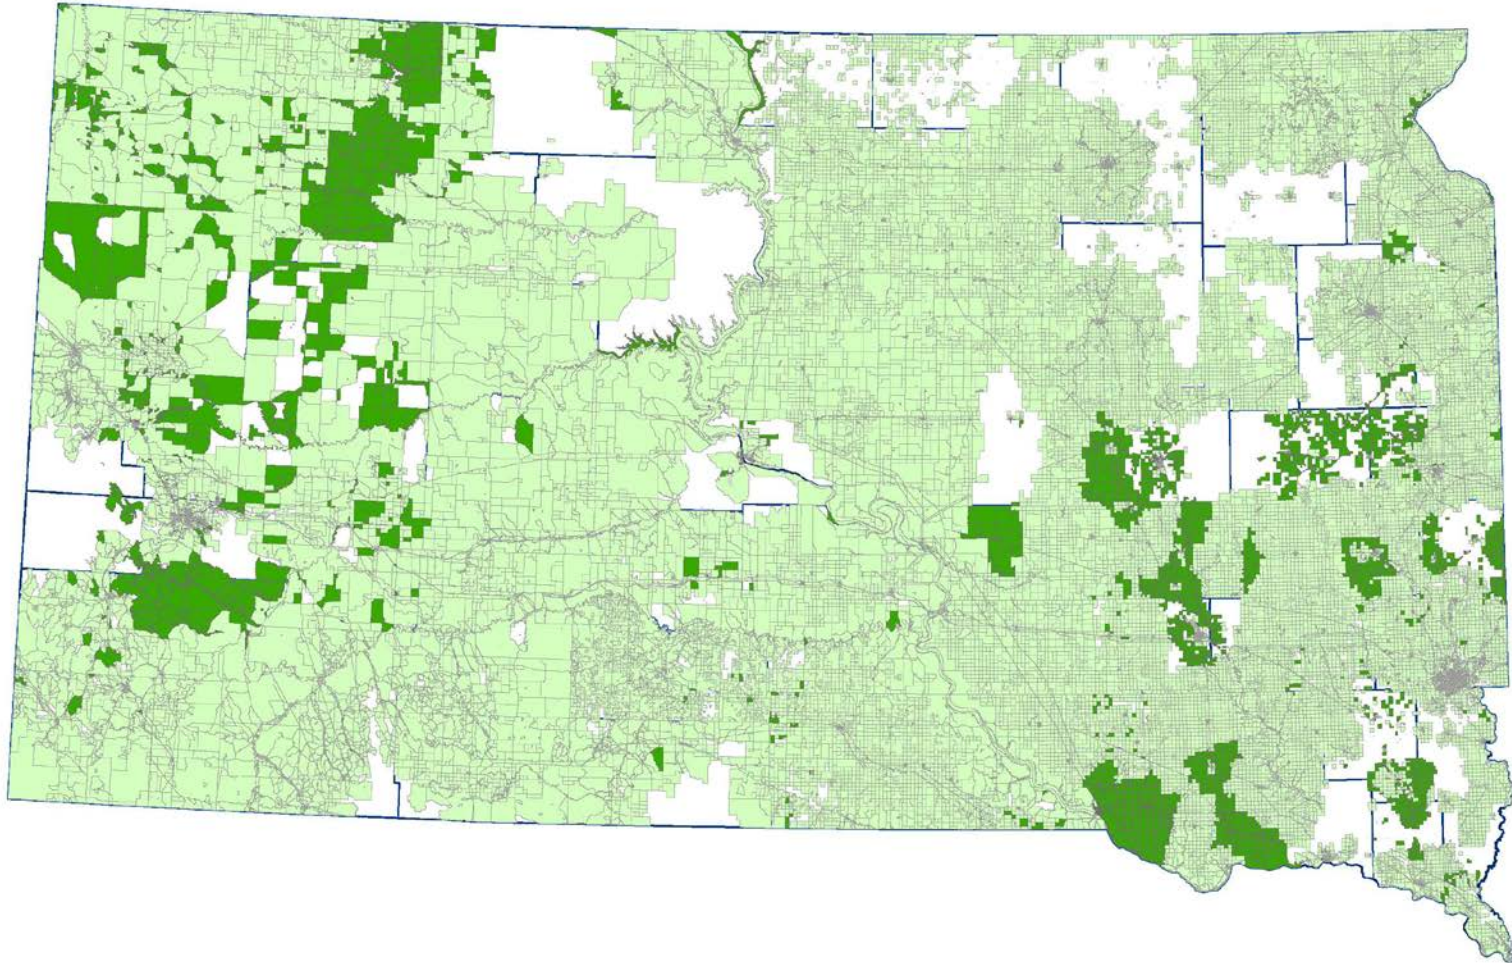

South Dakota Census Blocks with Fiber Deployed – 2017

This map was created by the South Dakota Public Utilities Commission Staff using the FCC Form 477 Broadband Deployment Data, Data As Of December 31, 2017, Version 1. Bolded areas represent census blocks first added in the 2017 data and not shown in prior years. More information on the source can be found at the FCC's website, <https://www.fcc.gov/general/broadband-deployment-data-fcc-form-477>.

The PUC makes no representations or warranties regarding the accuracy of the data or maps. The bandwidth shown in a particular census block may not be offered everywhere within the census block. Do not rely on this map for official or legal use. The user will not hold the state liable under any circumstances for damages with respect to a claim by the user or a third party on account of or arising from the use of the data or maps. Consult your telecommunications provider on the status of broadband buildout for your location. This map is subject to change.

South Dakota Census Blocks with ≥ 10 mbps Broadband Deployed – 2017

This map was created by the South Dakota Public Utilities Commission Staff using the FCC Form 477 Broadband Deployment Data, Data As Of December 31, 2017, Version 1. Bolded areas represent census blocks first added in the 2017 data and not shown in prior years. More information on the source can be found at the FCC's website, <https://www.fcc.gov/general/broadband-deployment-data-fcc-form-477>.

South Dakota Census Blocks with ≥ 25 mbps Broadband Deployed – 2017

This map was created by the South Dakota Public Utilities Commission Staff using the FCC Form 477 Broadband Deployment Data, Data As Of December 31, 2017, Version 1. Bolded areas represent census blocks first added in the 2017 data and not shown in prior years. More information on the source can be found at the FCC's website, <https://www.fcc.gov/general/broadband-deployment-data-fcc-form-477>.