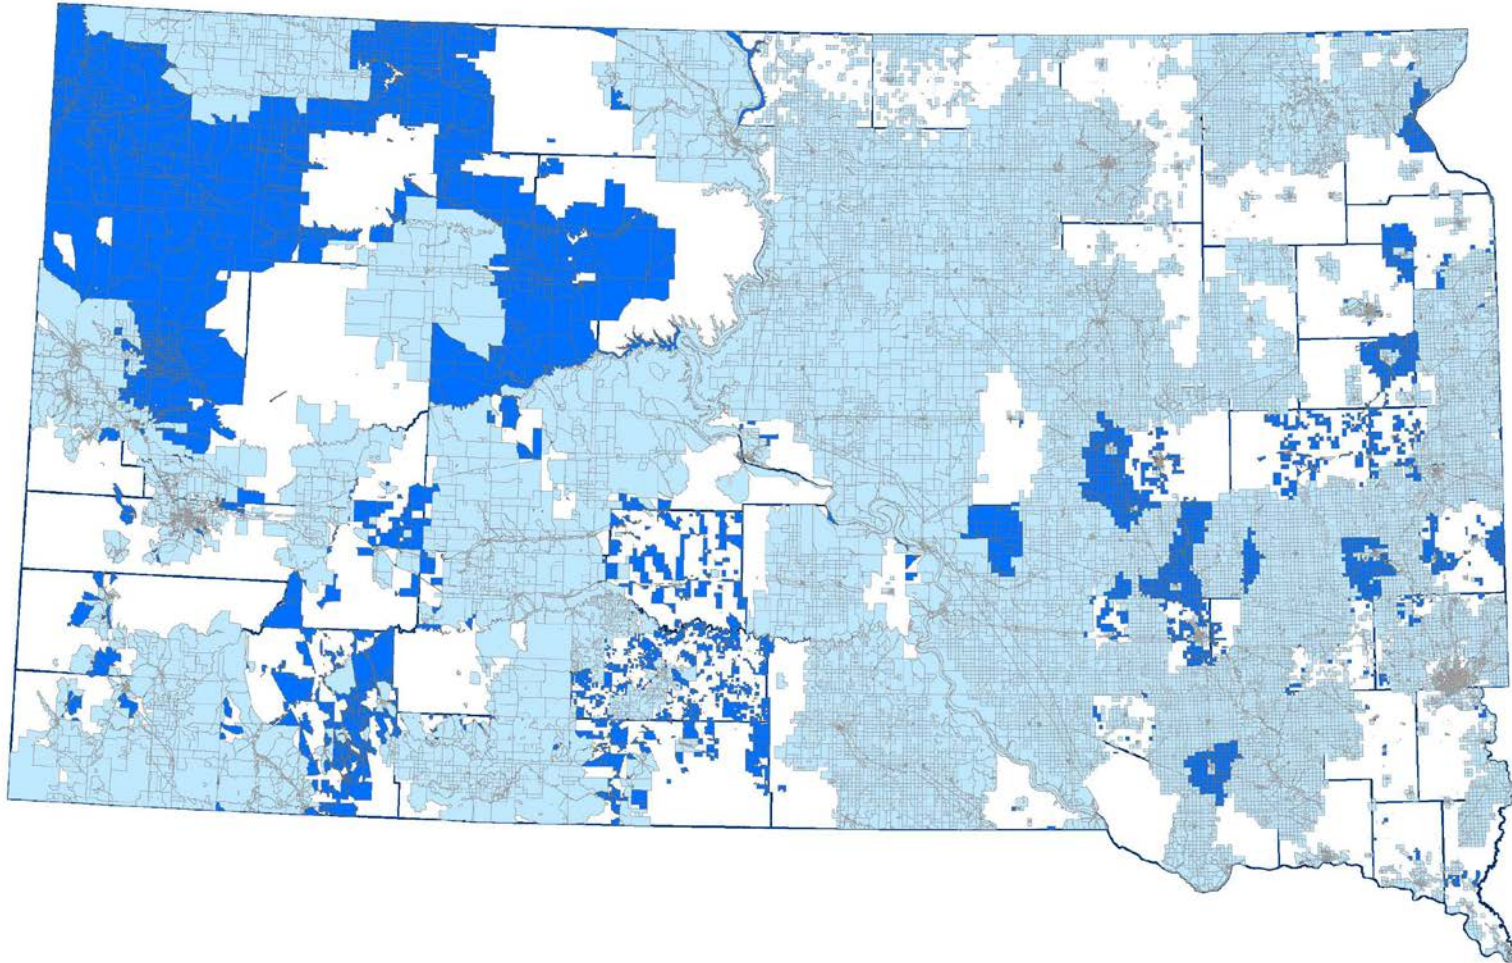

South Dakota Census Blocks with Fiber Deployed – 2017

This map was created by the South Dakota Public Utilities Commission Staff using the FCC Form 477 Broadband Deployment Data, Data As Of December 31, 2017, Version 1. Bolded areas represent census blocks first added in the 2017 data and not shown in prior years. More information on the source can be found at the FCC's website, <https://www.fcc.gov/general/broadband-deployment-data-fcc-form-477>.

The PUC makes no representations or warranties regarding the accuracy of the data or maps. The bandwidth shown in a particular census block may not be offered everywhere within the census block. Do not rely on this map for official or legal use. The user will not hold the state liable under any circumstances for damages with respect to a claim by the user or a third party on account of or arising from the use of the data or maps. Consult your telecommunications provider on the status of broadband buildout for your location. This map is subject to change.

South Dakota Census Blocks with ≥ 10 mbps Broadband Deployed – 2017

This map was created by the South Dakota Public Utilities Commission Staff using the FCC Form 477 Broadband Deployment Data, Data As Of December 31, 2017, Version 1. Bolded areas represent census blocks first added in the 2017 data and not shown in prior years. More information on the source can be found at the FCC's website, <https://www.fcc.gov/general/broadband-deployment-data-fcc-form-477>.

South Dakota Census Blocks with ≥ 25 mbps Broadband Deployed – 2017

This map was created by the South Dakota Public Utilities Commission Staff using the FCC Form 477 Broadband Deployment Data, Data As Of December 31, 2017, Version 1. Bolded areas represent census blocks first added in the 2017 data and not shown in prior years. More information on the source can be found at the FCC's website, <https://www.fcc.gov/general/broadband-deployment-data-fcc-form-477>.