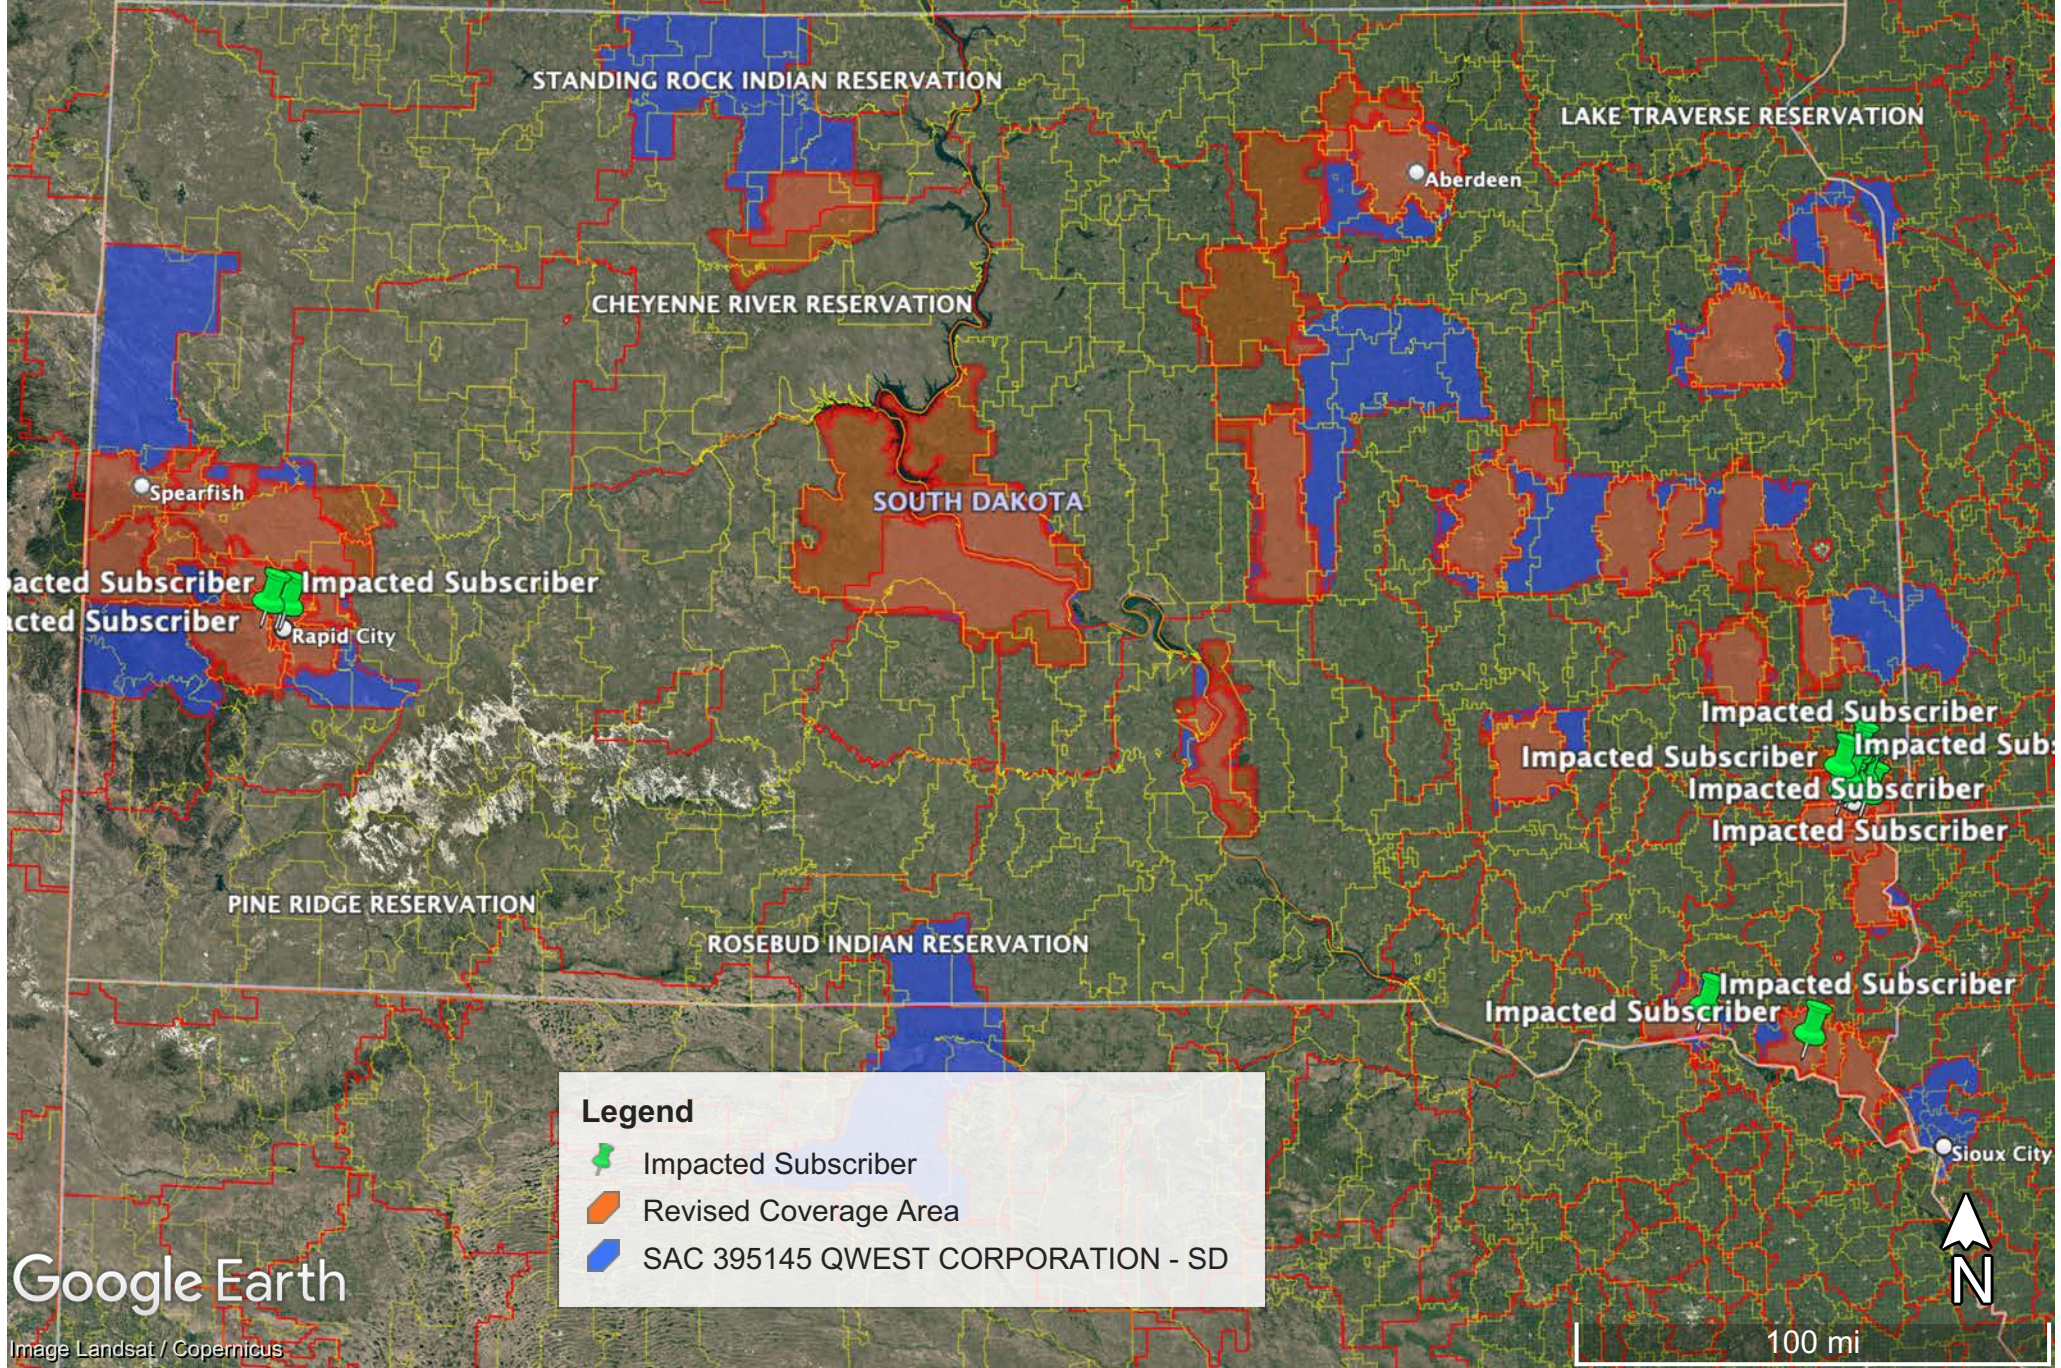

# Revised Coverage Area

Impacted Subscribers in Revised Coverage Area

Attachment 4

Google Earth

Image Landsat / Copernicus

### Legend

-  Impacted Subscriber
-  Revised Coverage Area
-  SAC 395145 QWEST CORPORATION - SD

100 mi