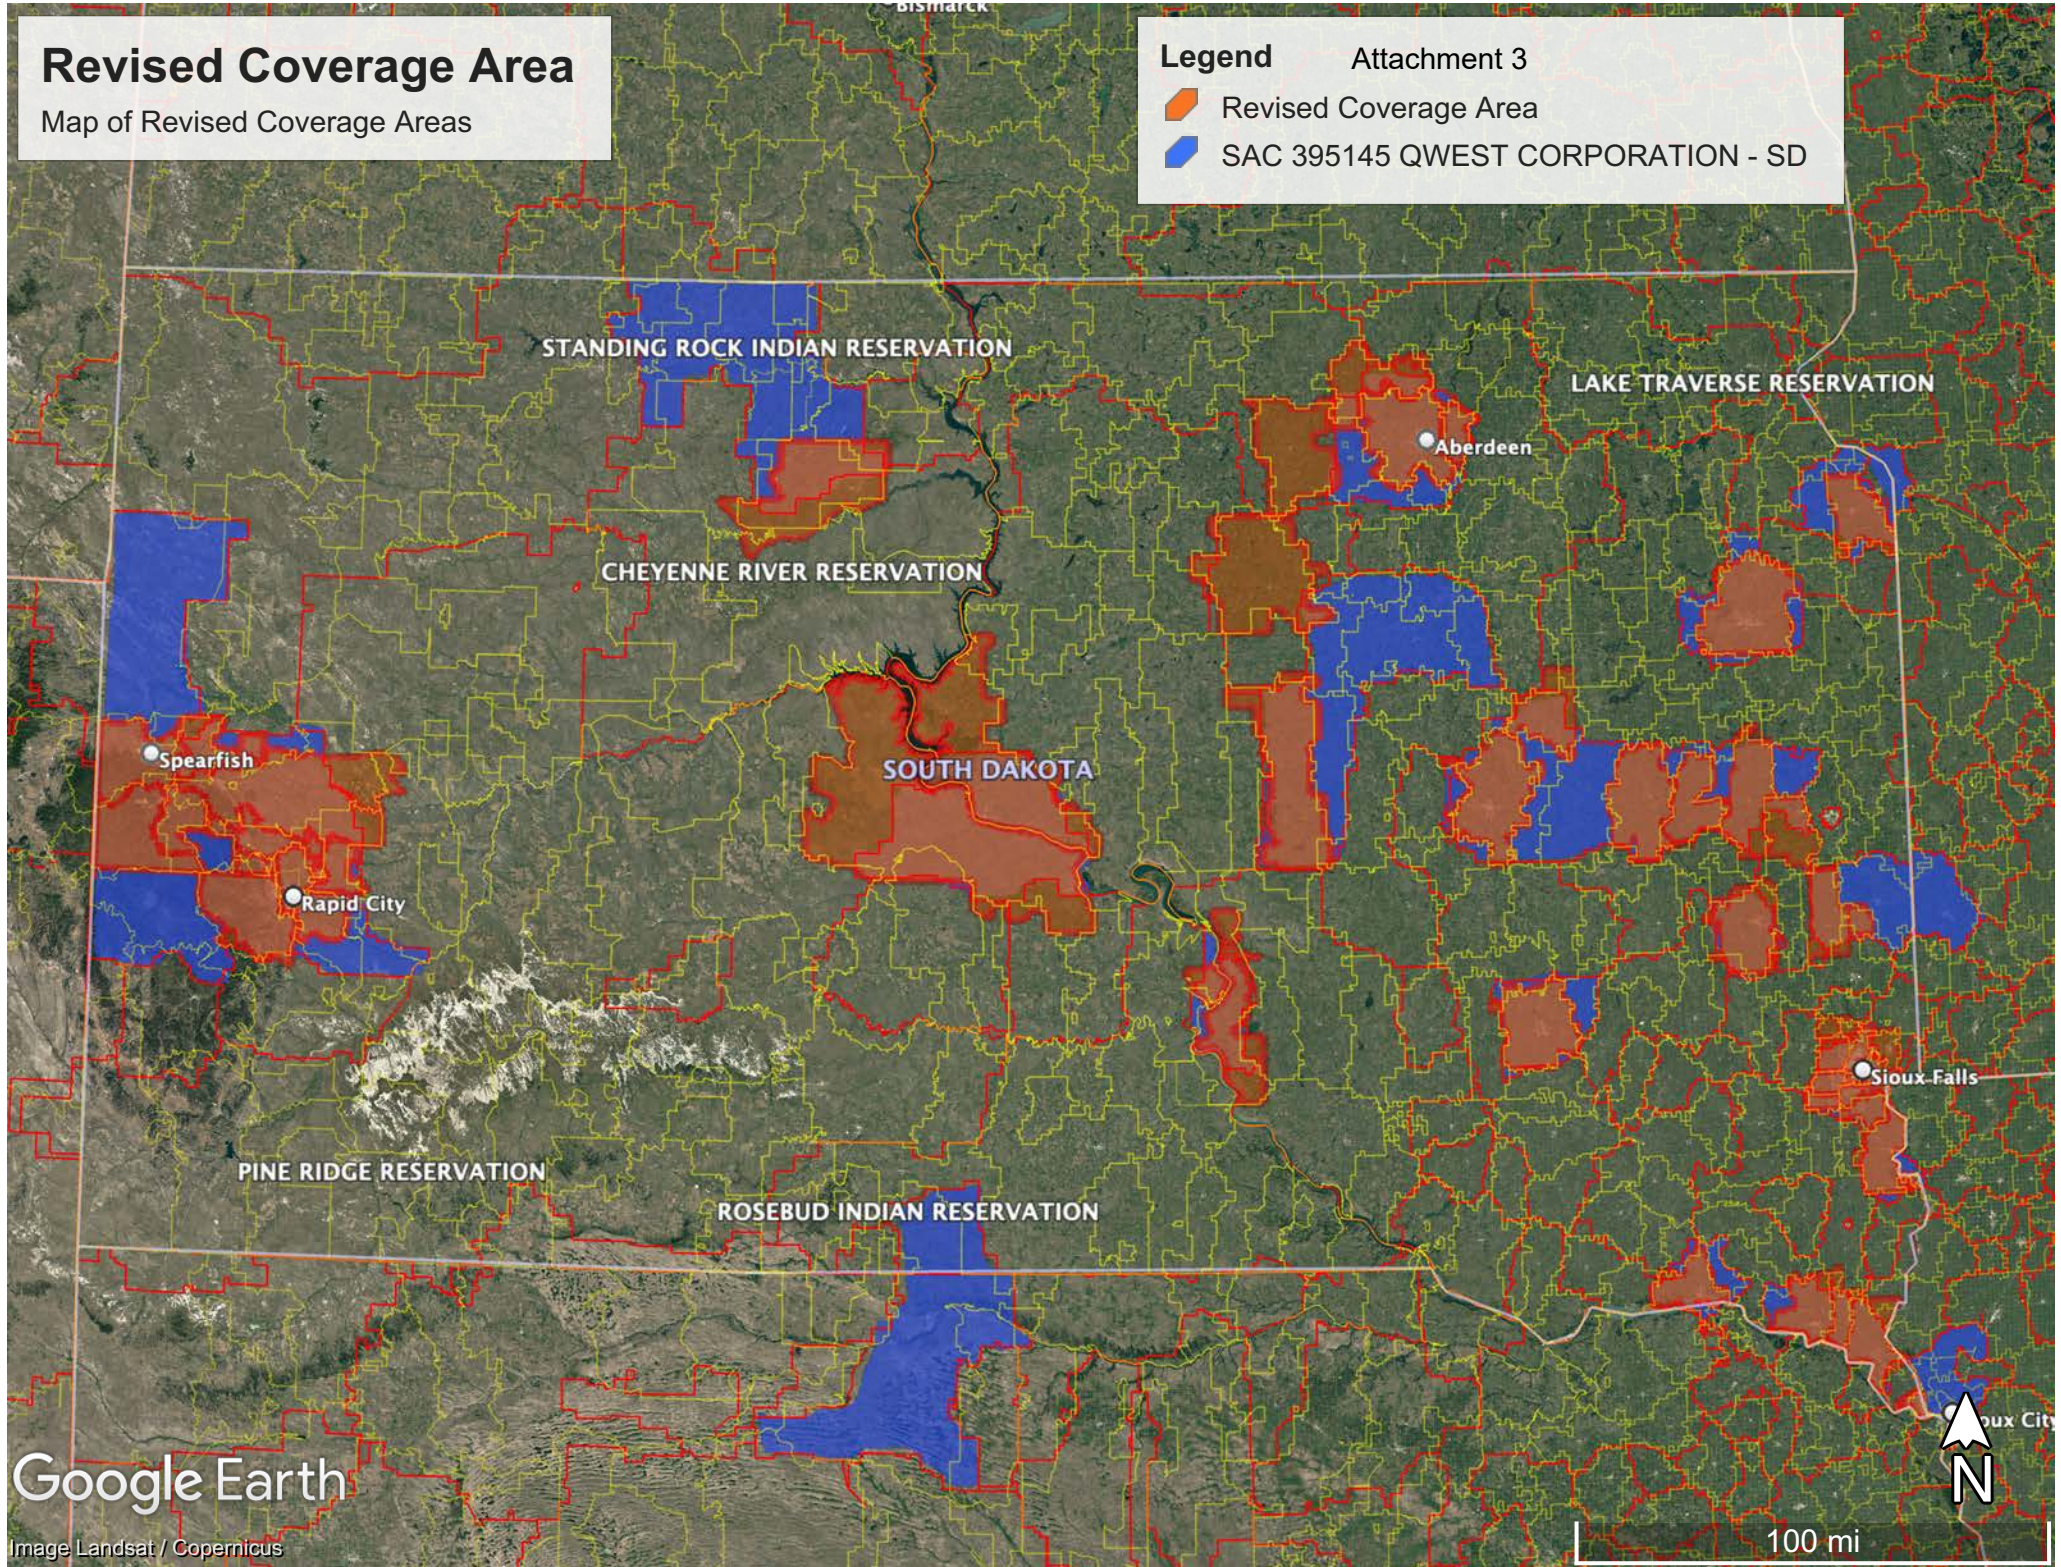

Revised Coverage Area

Map of Revised Coverage Areas

Legend

Attachment 3

-  Revised Coverage Area
-  SAC 395145 QWEST CORPORATION - SD

Google Earth

Image Landsat / Copernicus

100 mi

Sioux City