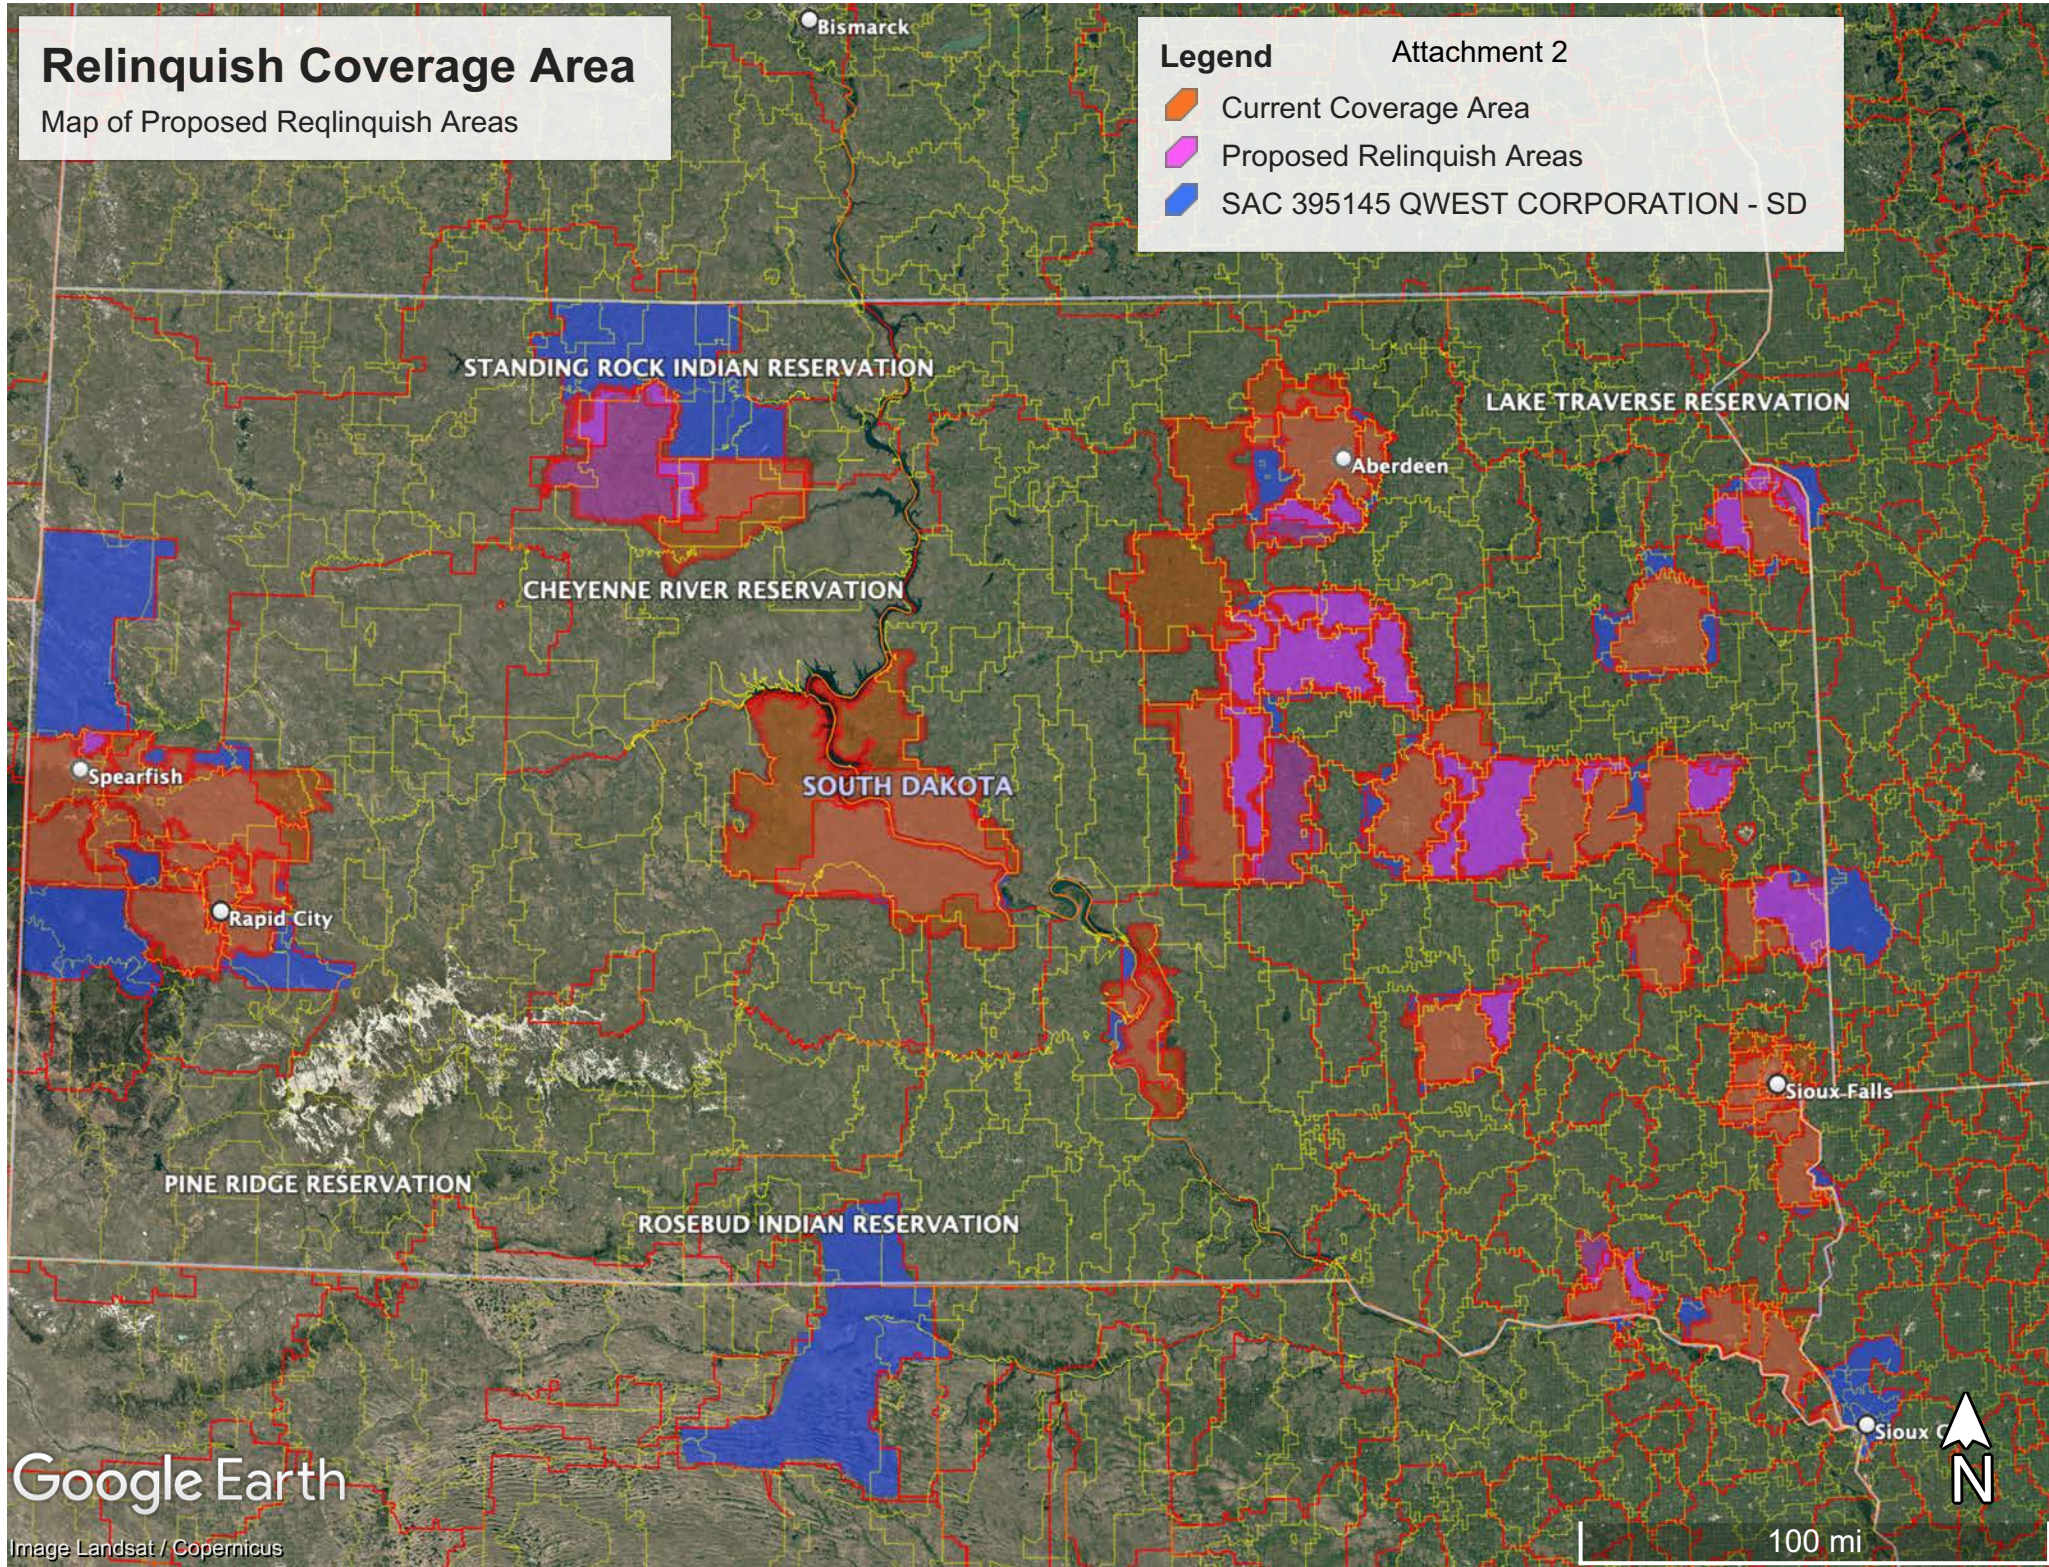

Relinquish Coverage Area

Map of Proposed Relinquish Areas

Legend

Attachment 2

-  Current Coverage Area
-  Proposed Relinquish Areas
-  SAC 395145 QWEST CORPORATION - SD

Google Earth

Image Landsat / Copernicus

100 mi