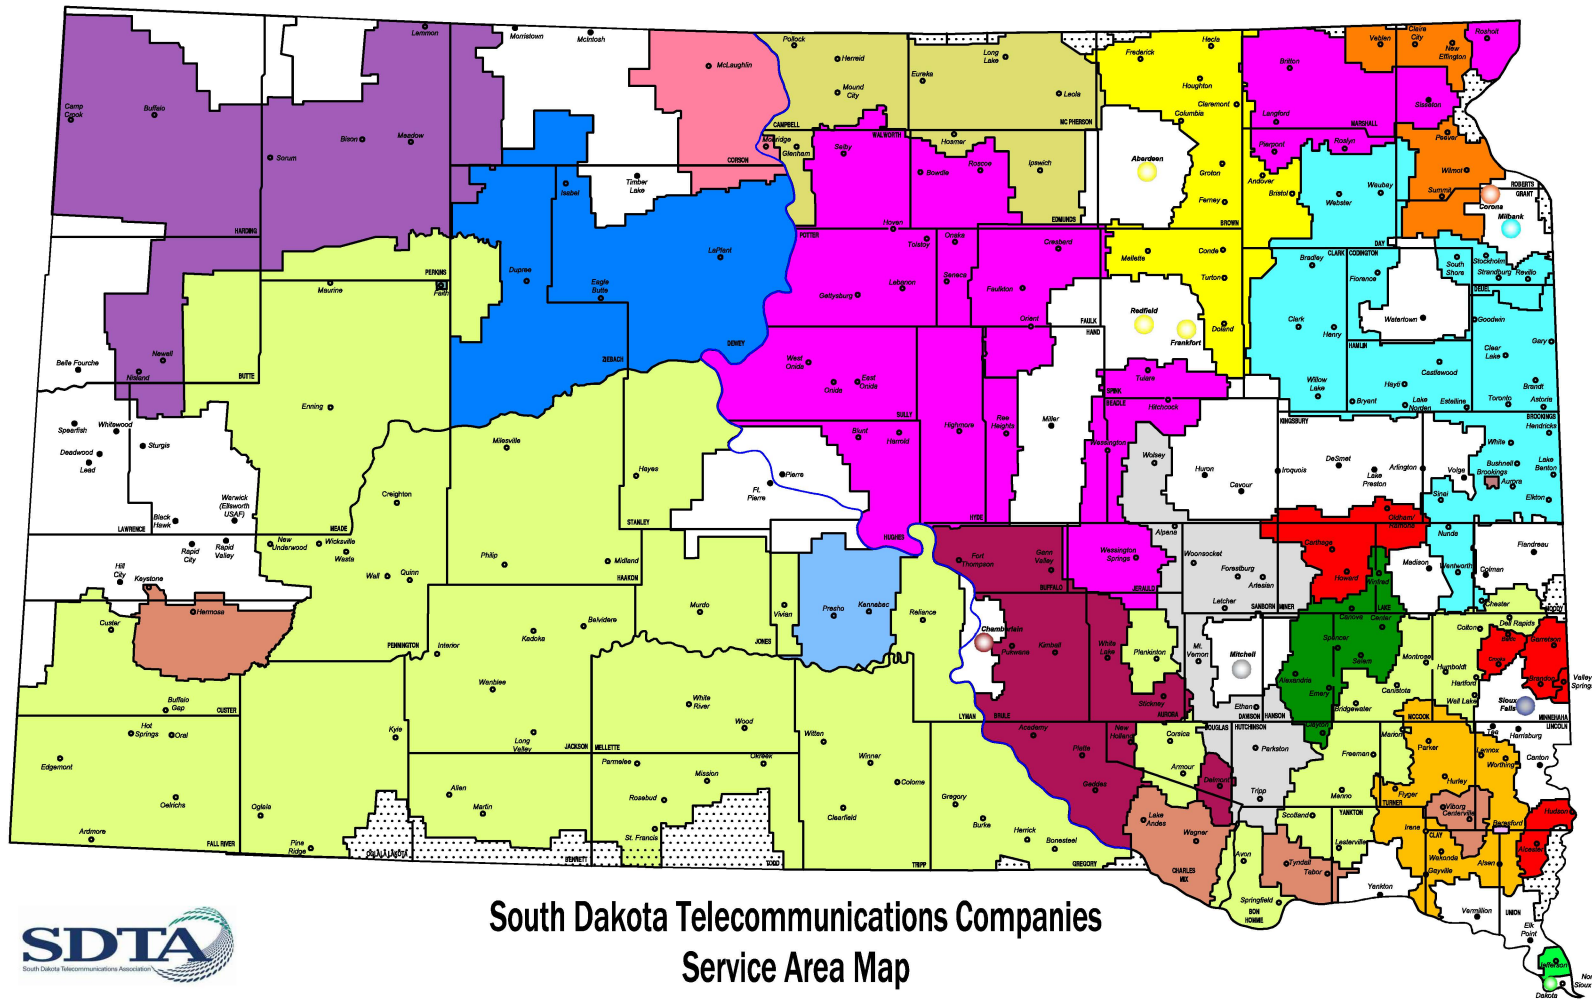

Exhibit 1-1

Service Area Map

South Dakota Telecommunications Companies Service Area Map

**Published
2015**
Map Services Provided By
 VantagePoint

- | | | | | |
|--|--|--|---|---|
| <ul style="list-style-type: none"> ■ Alliance Communications Cooperative - Garretson ■ Beresford Municipal Telephone Company - Beresford ■ Cheyenne River Sioux Tribe Telephone Authority - Eagle Butte ■ Faith Municipal Telephone Company - Faith ■ Fort Randall Telephone Company - Wagner ■ Golden West Telecommunications - Wall | <ul style="list-style-type: none"> ■ Interstate Telecommunications Cooperative - Clear Lake ○ ITC (CLEC) ■ James Valley Telecommunications - Groton ○ Northern Valley Communications (CLEC) ■ Kennebec Telephone Company - Kennebec ■ Clarity Telecom d/b/a VastBroadband - Sioux Falls | <ul style="list-style-type: none"> ■ Long Lines - Jefferson ○ Long Lines (CLEC) ■ Midstate Communications - Kimball ○ Midstate Communications (CLEC) ○ RC Technologies - New Effington ○ RC Technologies (CLEC) ■ Santel Communications Cooperative - Woonsocket ○ Mitchell Telecom (CLEC) | <ul style="list-style-type: none"> ■ Swiftel Communications - Brookings ■ TrioTel Communications - Salem ■ Valley Telecommunications Cooperative - Herried ■ Venture Communications Cooperative - Highmore ■ West River Cooperative Telephone Company - Bison ■ West River Telecommunications Cooperative - Hazen, ND | <ul style="list-style-type: none"> CenturyLink Other Companies ● SDN Communications Base of Operations |
|--|--|--|---|---|