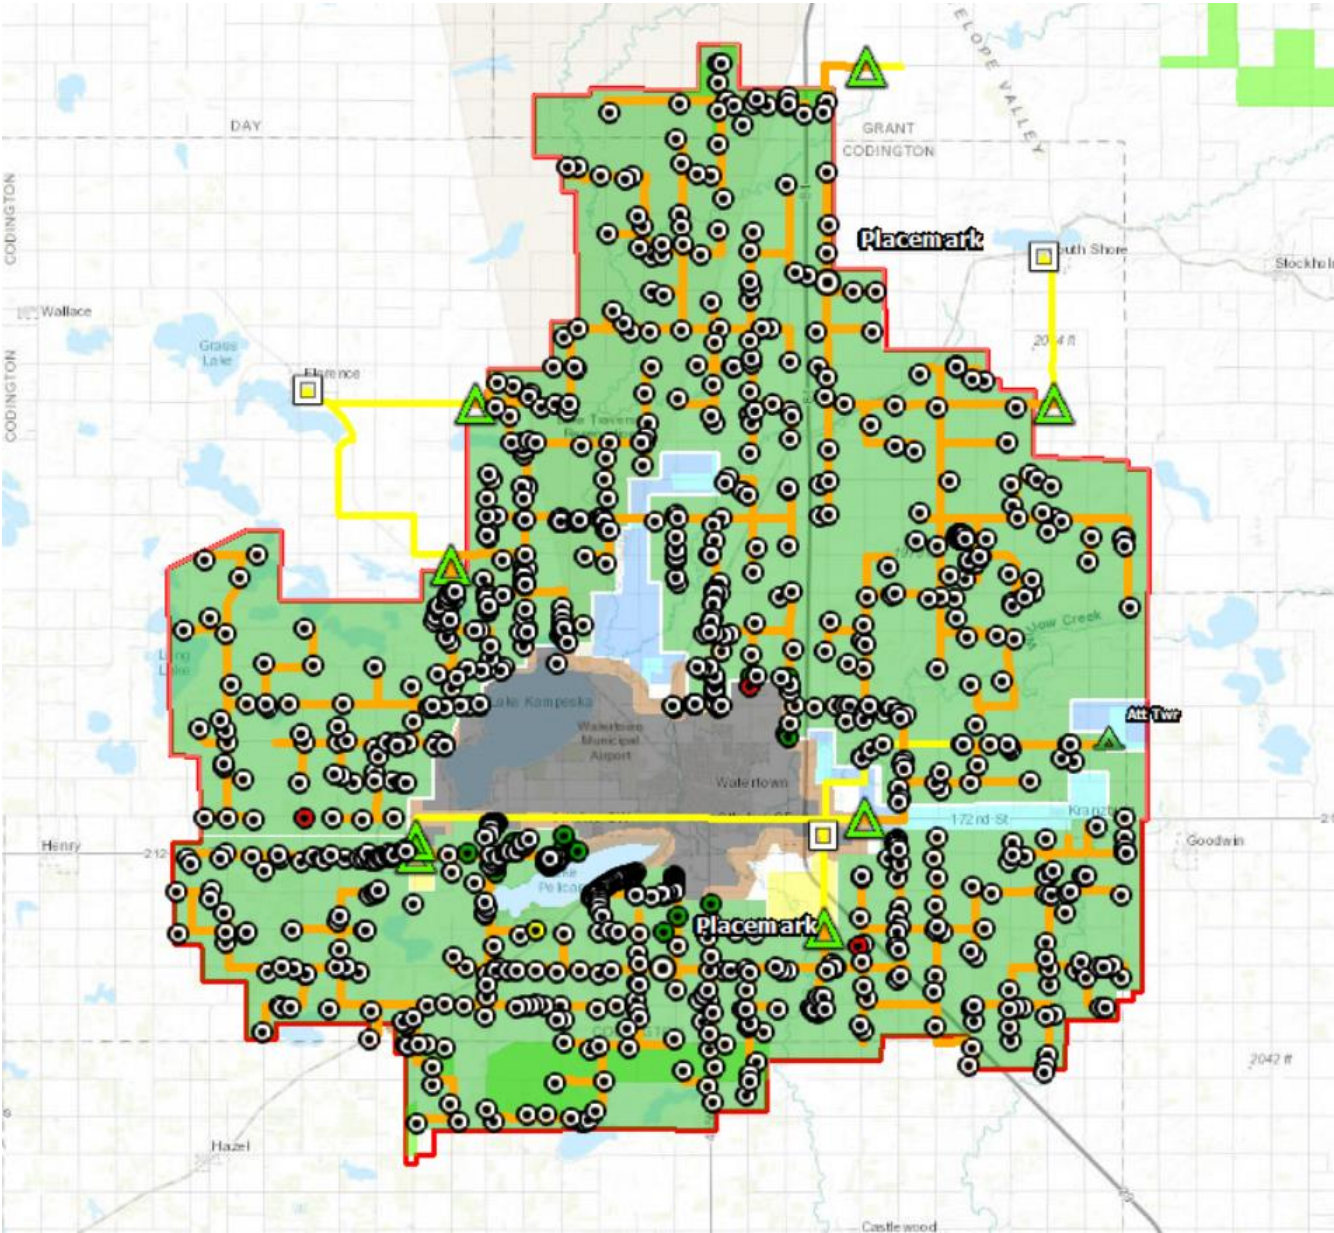

Exhibit A
Maps of Requested ETC Designation Expansion Area

Arlington Exchange Area:

- Requested ETC Designation Service Area
- Service Drop locations

Exhibit A
Maps of Requested ETC Designation Expansion Area

Watertown Exchange Area:

- Watertown Exchange Boundary as the Requested ETC Designation Service Area
- Service Drop locations