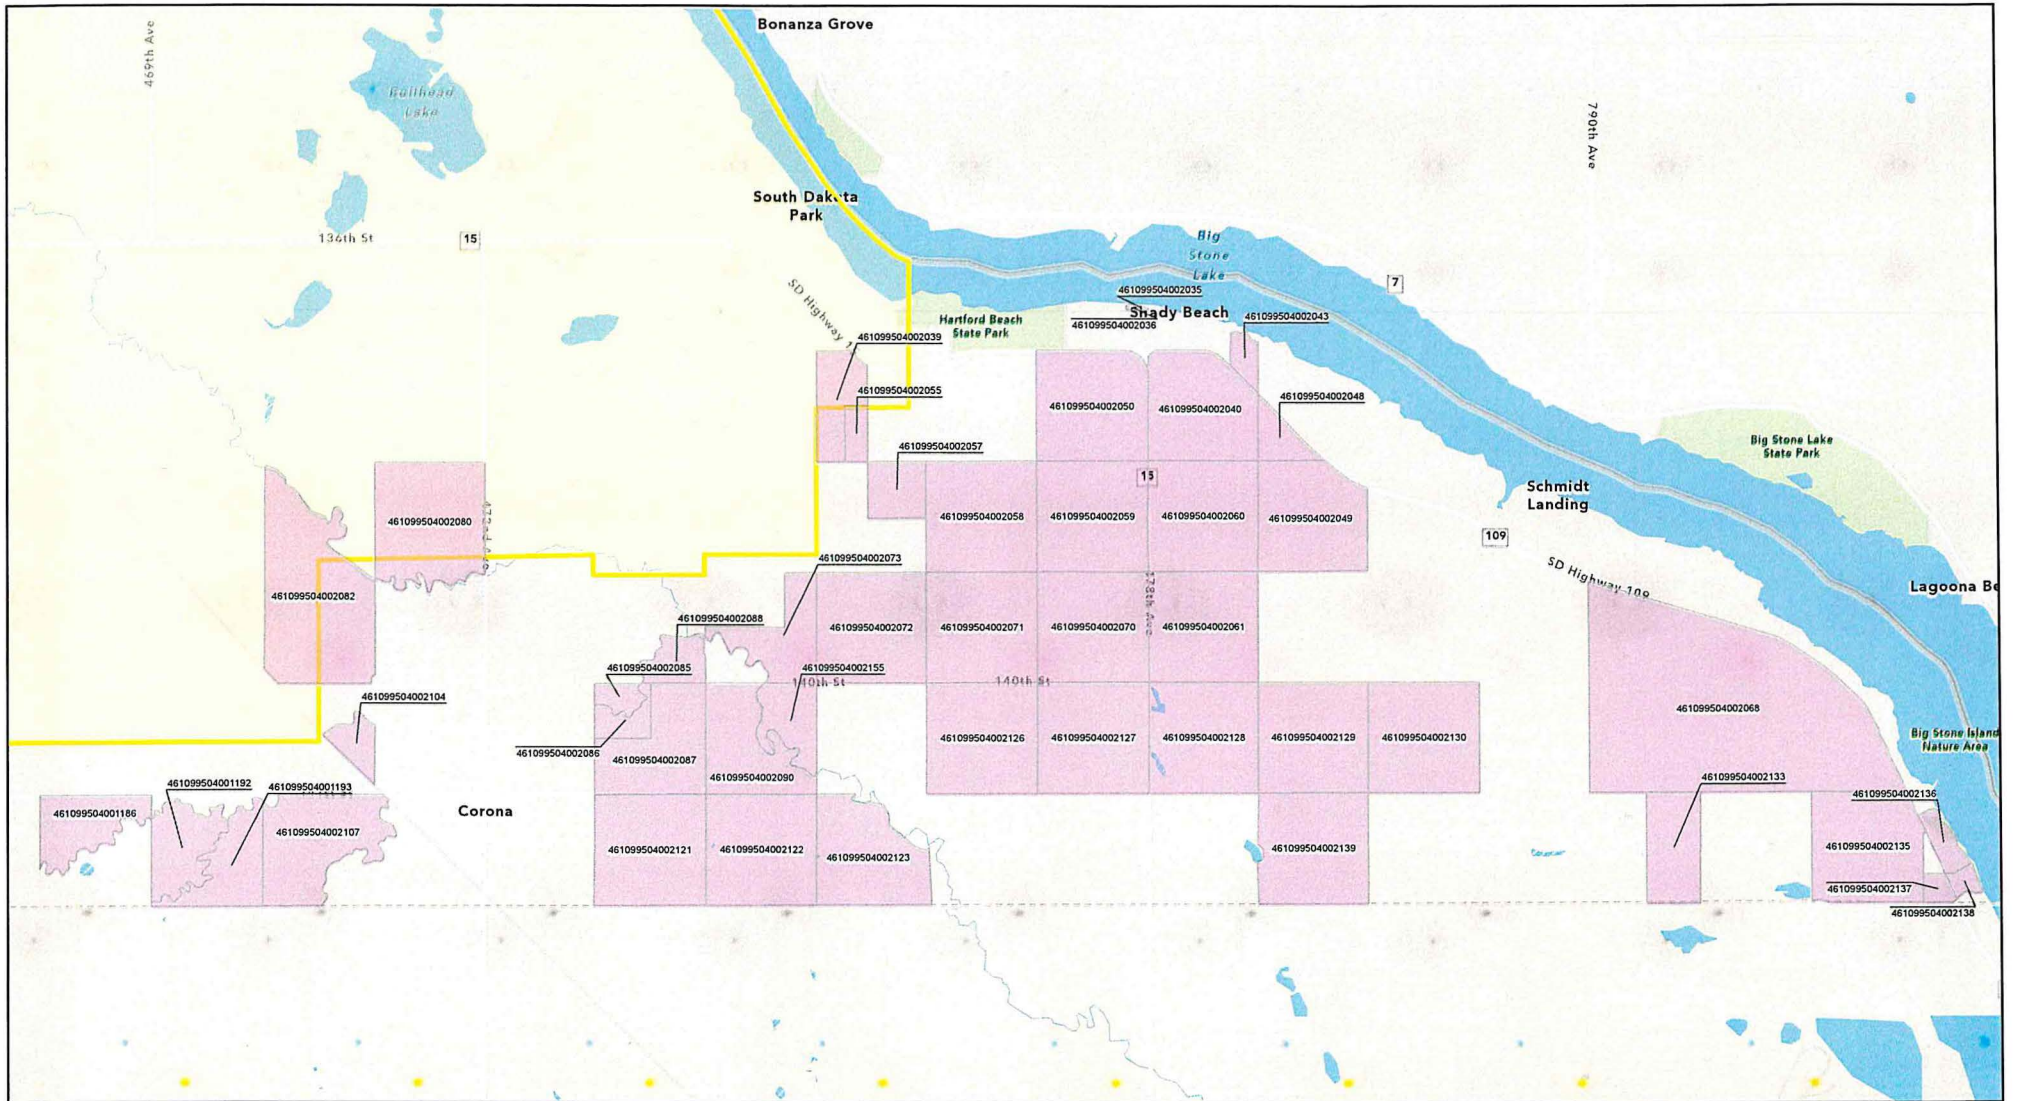

## **ATTACHMENT 1-3**

RC Tech RDOF  
Census Block Areas

**CNS** Cooperative Network Services, LLC  
14 Main St SW - Menahga, MN 56464  
218-564-3000

- RC Tech RDOF Blocks
- RC Tech Study Area