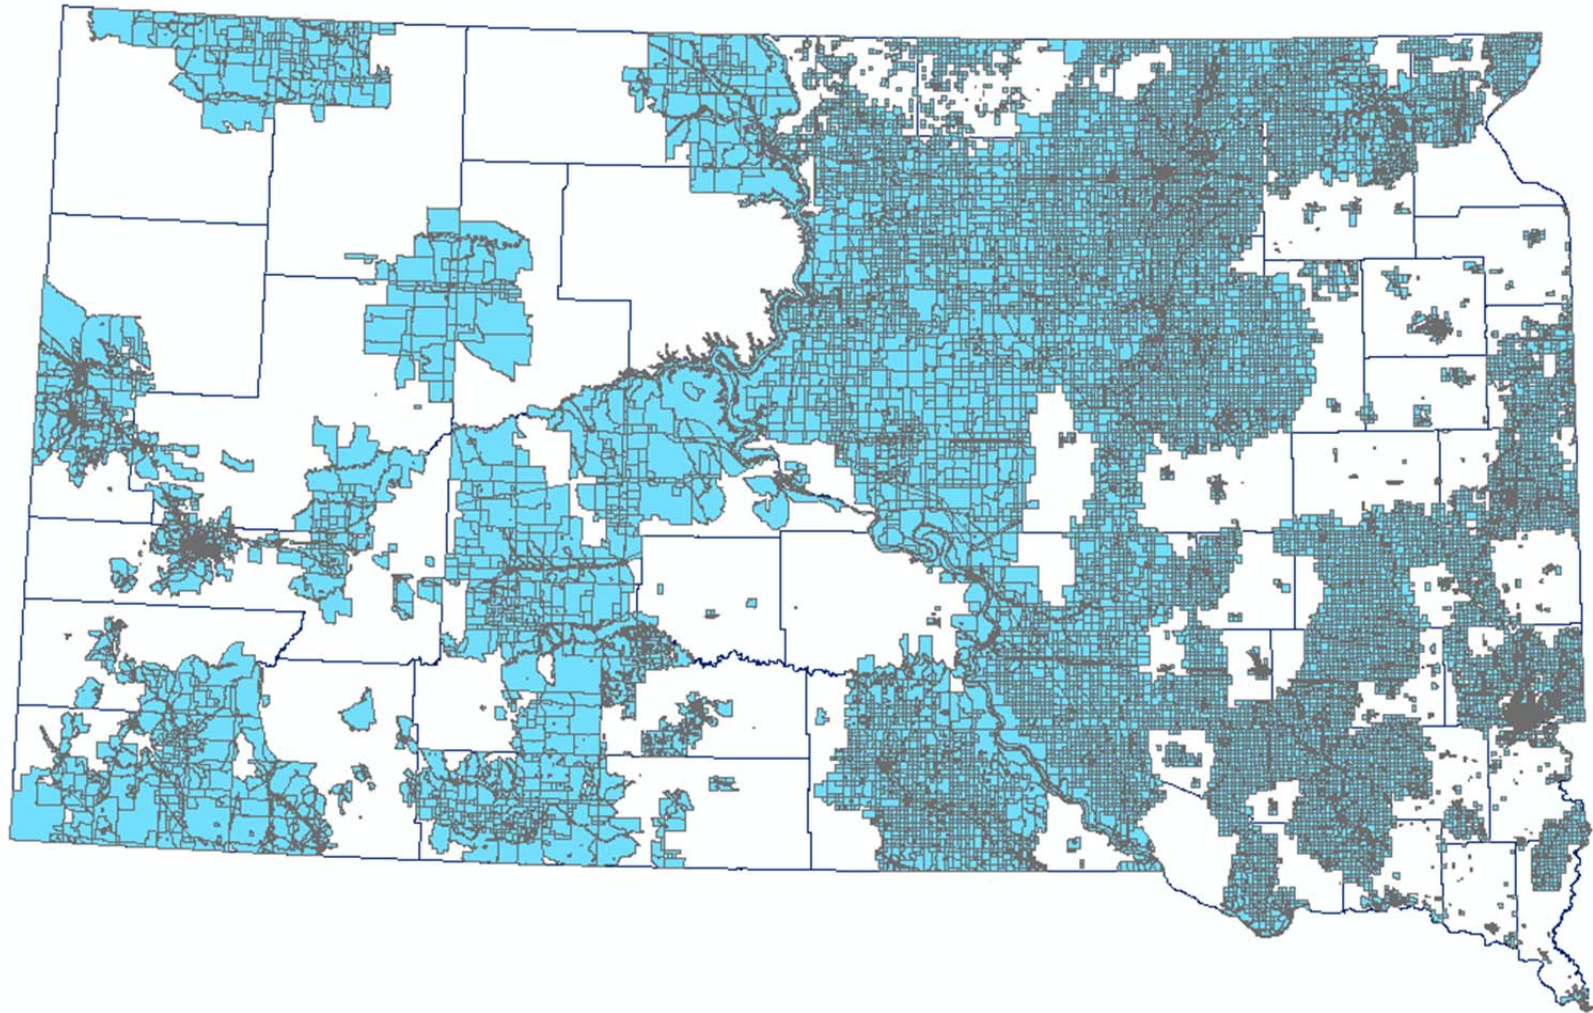

## South Dakota Census Blocks with $\geq 25$ mbps Broadband Deployed – 2016

This map was created by the South Dakota Public Utilities Commission Staff using the FCC Form 477 Broadband Deployment Data, Data As Of June 30, 2016 Version 2, excluding Satellite. More information on the source can be found at the FCC's website, <https://www.fcc.gov/general/broadband-deployment-data-fcc-form-477>.

The PUC makes no representations or warranties regarding the accuracy of the data or maps. The bandwidth shown in a particular census block may not be offered everywhere within the census block. Do not rely on this map for official or legal use. The user will not hold the state liable under any circumstances for damages with respect to a claim by the user or a third party on account of or arising from the use of the data or maps. Consult your telecommunications provider on the status of broadband buildout for your location. This map is subject to change.