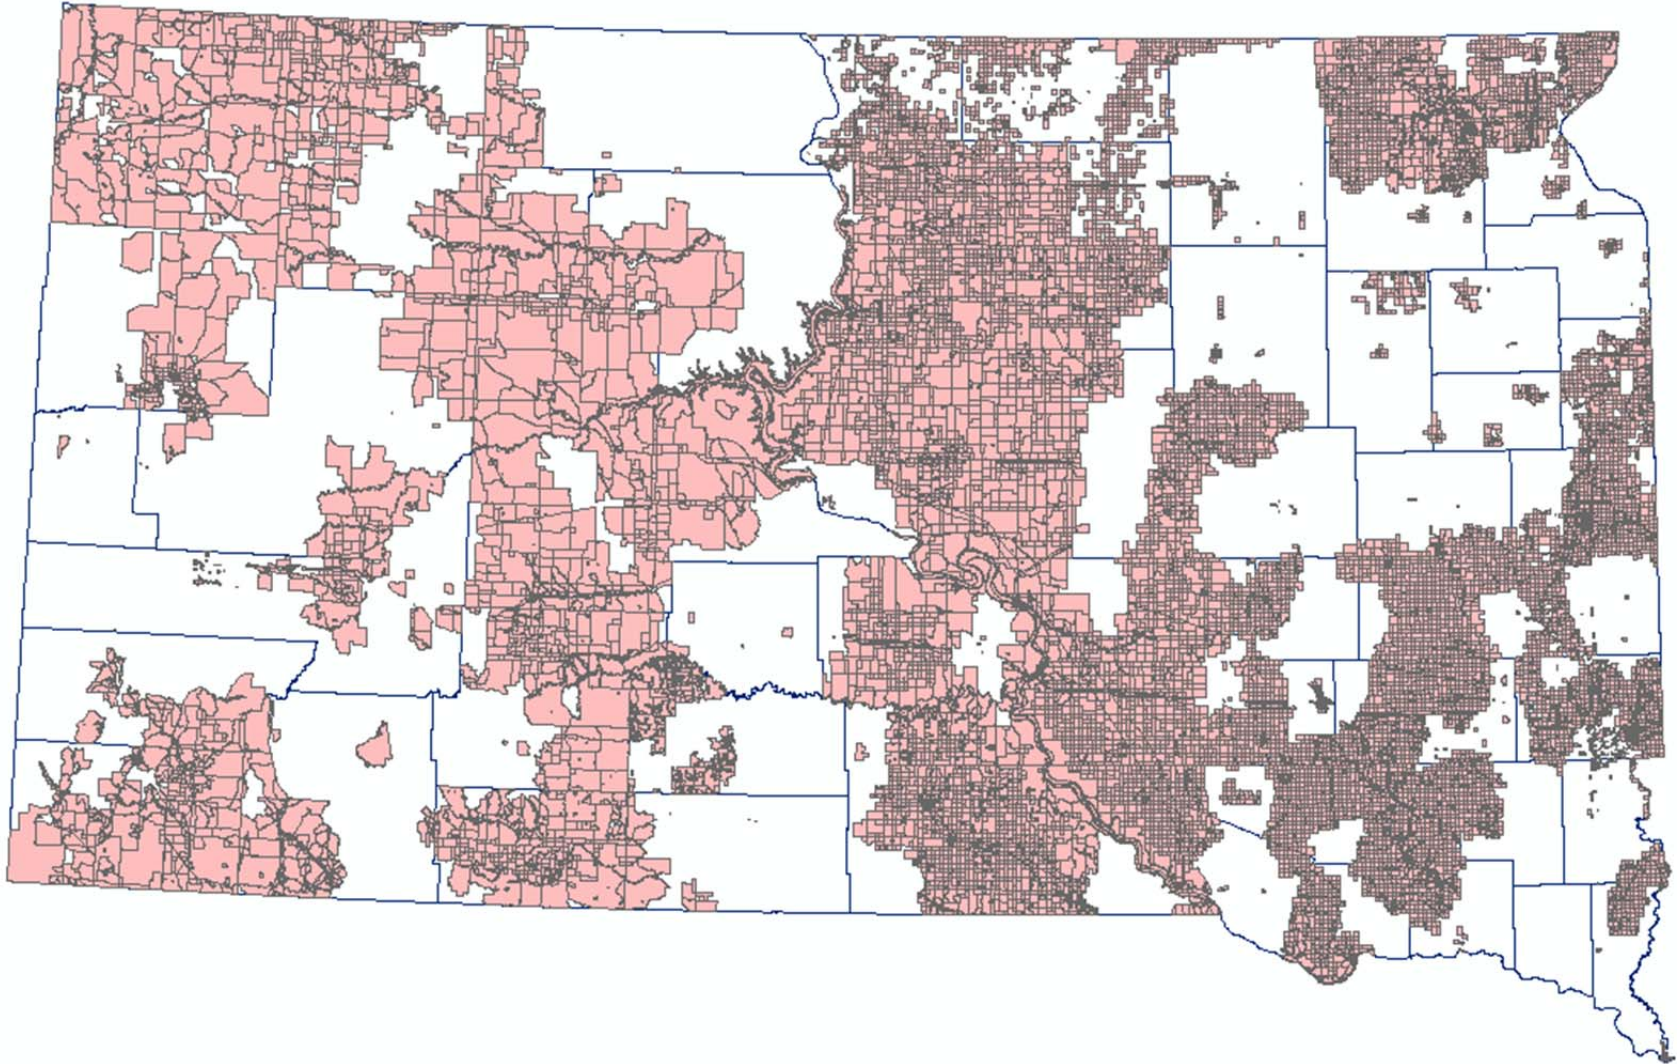

South Dakota Census Blocks with Fiber Deployed – 2016

This map was created by the South Dakota Public Utilities Commission Staff using the FCC Form 477 Broadband Deployment Data, Data As Of June 30, 2016 Version 2, excluding Satellite. More information on the source can be found at the FCC's website, <https://www.fcc.gov/general/broadband-deployment-data-fcc-form-477>.

The PUC makes no representations or warranties regarding the accuracy of the data or maps. The bandwidth shown in a particular census block may not be offered everywhere within the census block. Do not rely on this map for official or legal use. The user will not hold the state liable under any circumstances for damages with respect to a claim by the user or a third party on account of or arising from the use of the data or maps. Consult your telecommunications provider on the status of broadband buildout for your location. This map is subject to change.