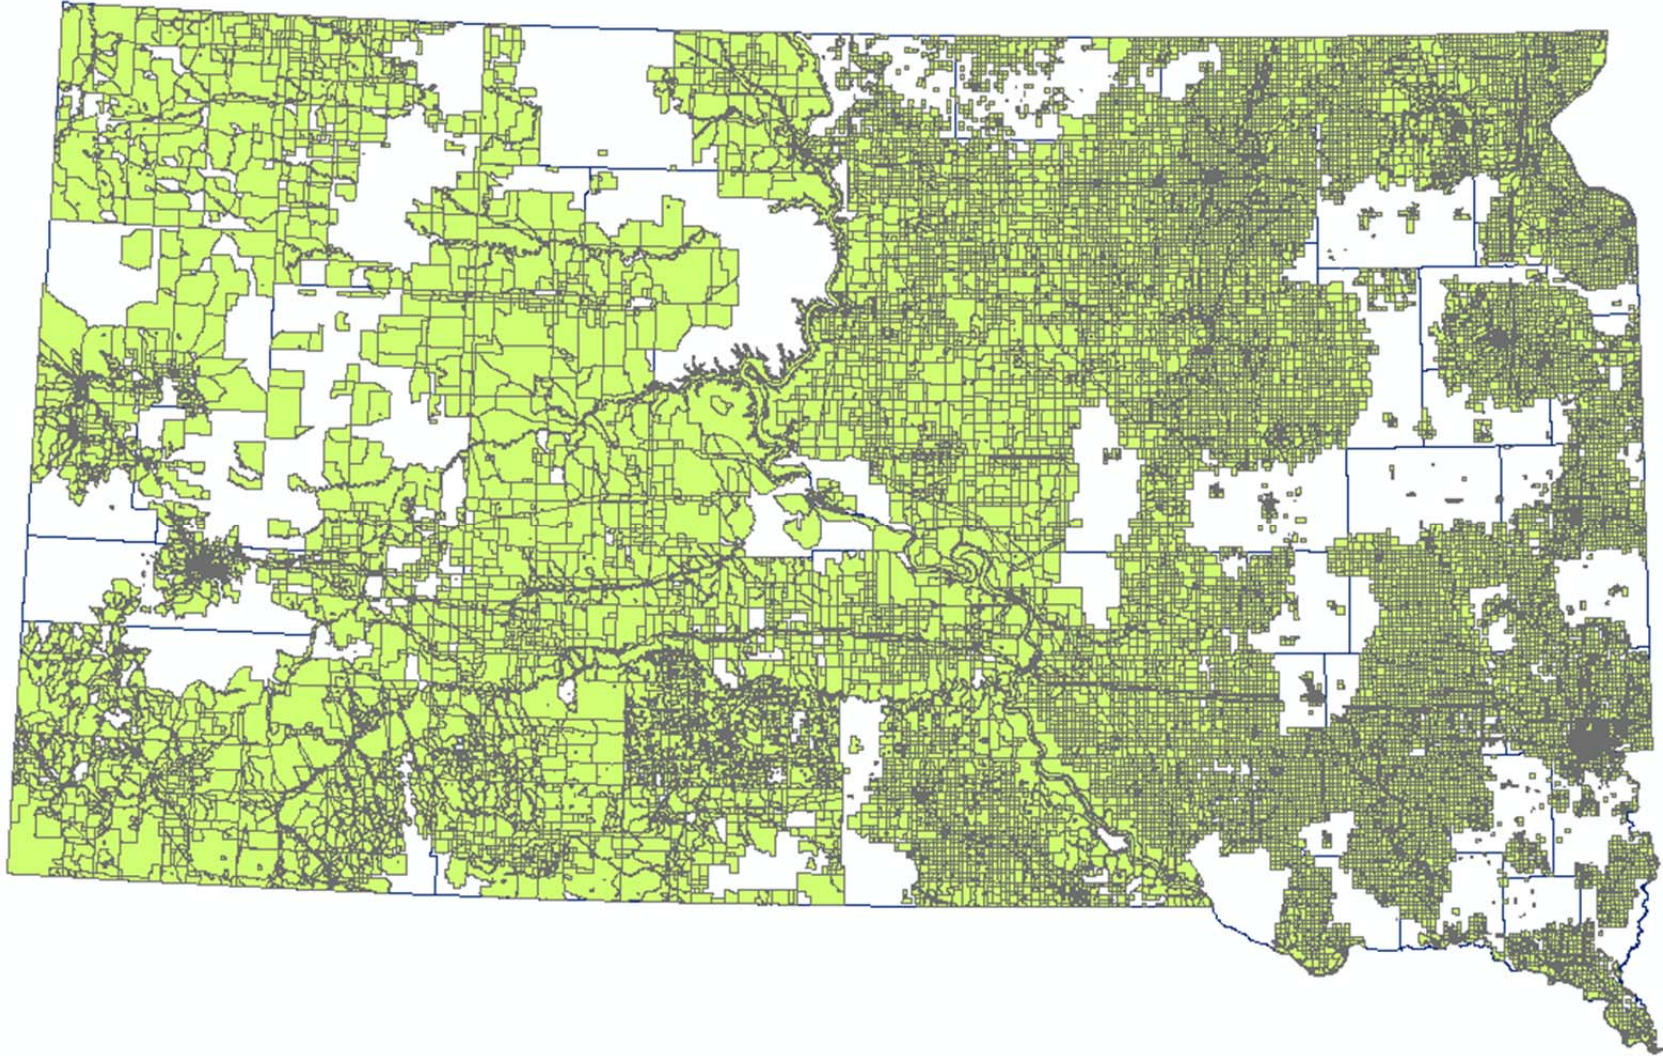

South Dakota Census Blocks with ≥ 10 mbps Broadband Deployed– 2016

This map was created by the South Dakota Public Utilities Commission Staff using the FCC Form 477 Broadband Deployment Data, Data As Of June 30, 2016 Version 2, excluding Satellite. More information on the source can be found at the FCC's website, <https://www.fcc.gov/general/broadband-deployment-data-fcc-form-477>.

The PUC makes no representations or warranties regarding the accuracy of the data or maps. The bandwidth shown in a particular census block may not be offered everywhere within the census block. Do not rely on this map for official or legal use. The user will not hold the state liable under any circumstances for damages with respect to a claim by the user or a third party on account of or arising from the use of the data or maps. Consult your telecommunications provider on the status of broadband buildout for your location. This map is subject to change.