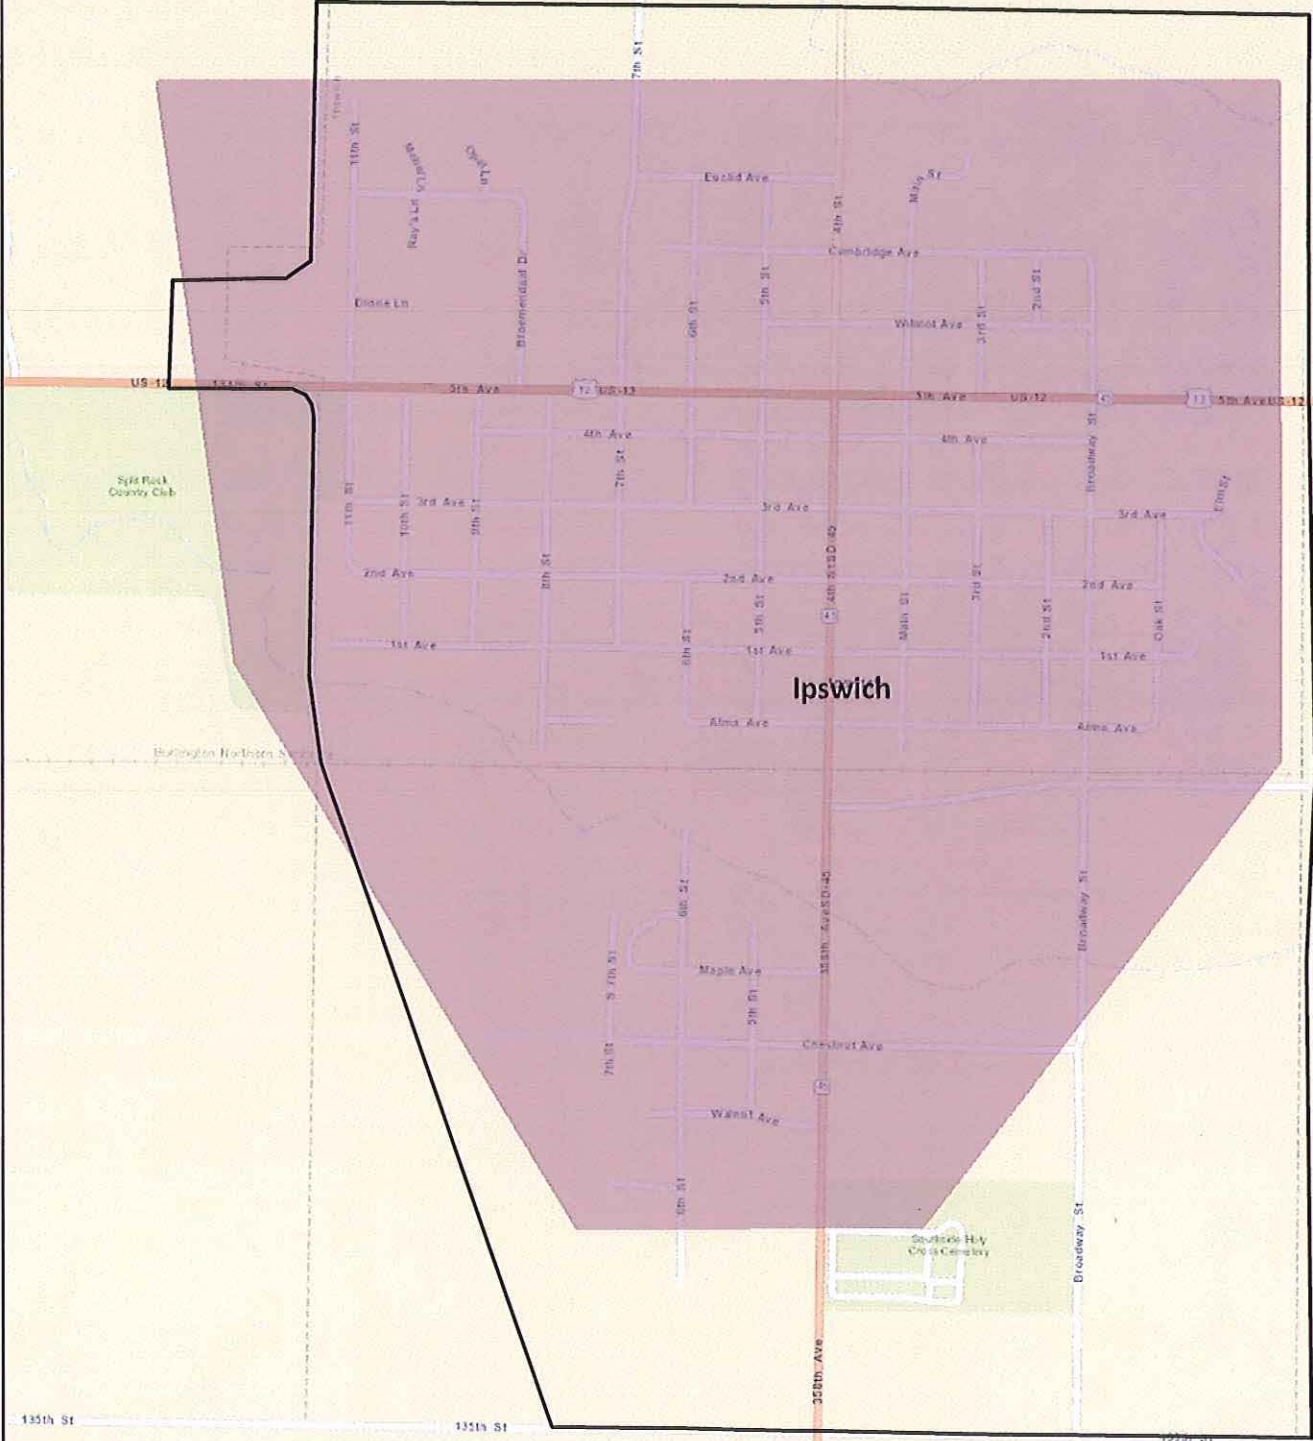

EXHIBIT B

MAP OF IPSWICH EXCHANGE

Ipswich, SD Service Area

Legend:
Franchise Boundary (black outline)
Service Area (purple shaded area)

Scale: 0, 500, 1,000 Feet

MIDCO
Data as of 11/23/2016

Sources: Esri, HERE, DeLorme, USGS, Intermap, increment P Corp., NRCAN, Esri Japan, METI, Esri China (Hong Kong), Esri (Thailand), MapmyIndia, © OpenStreetMap contributors, and the GIS User Community