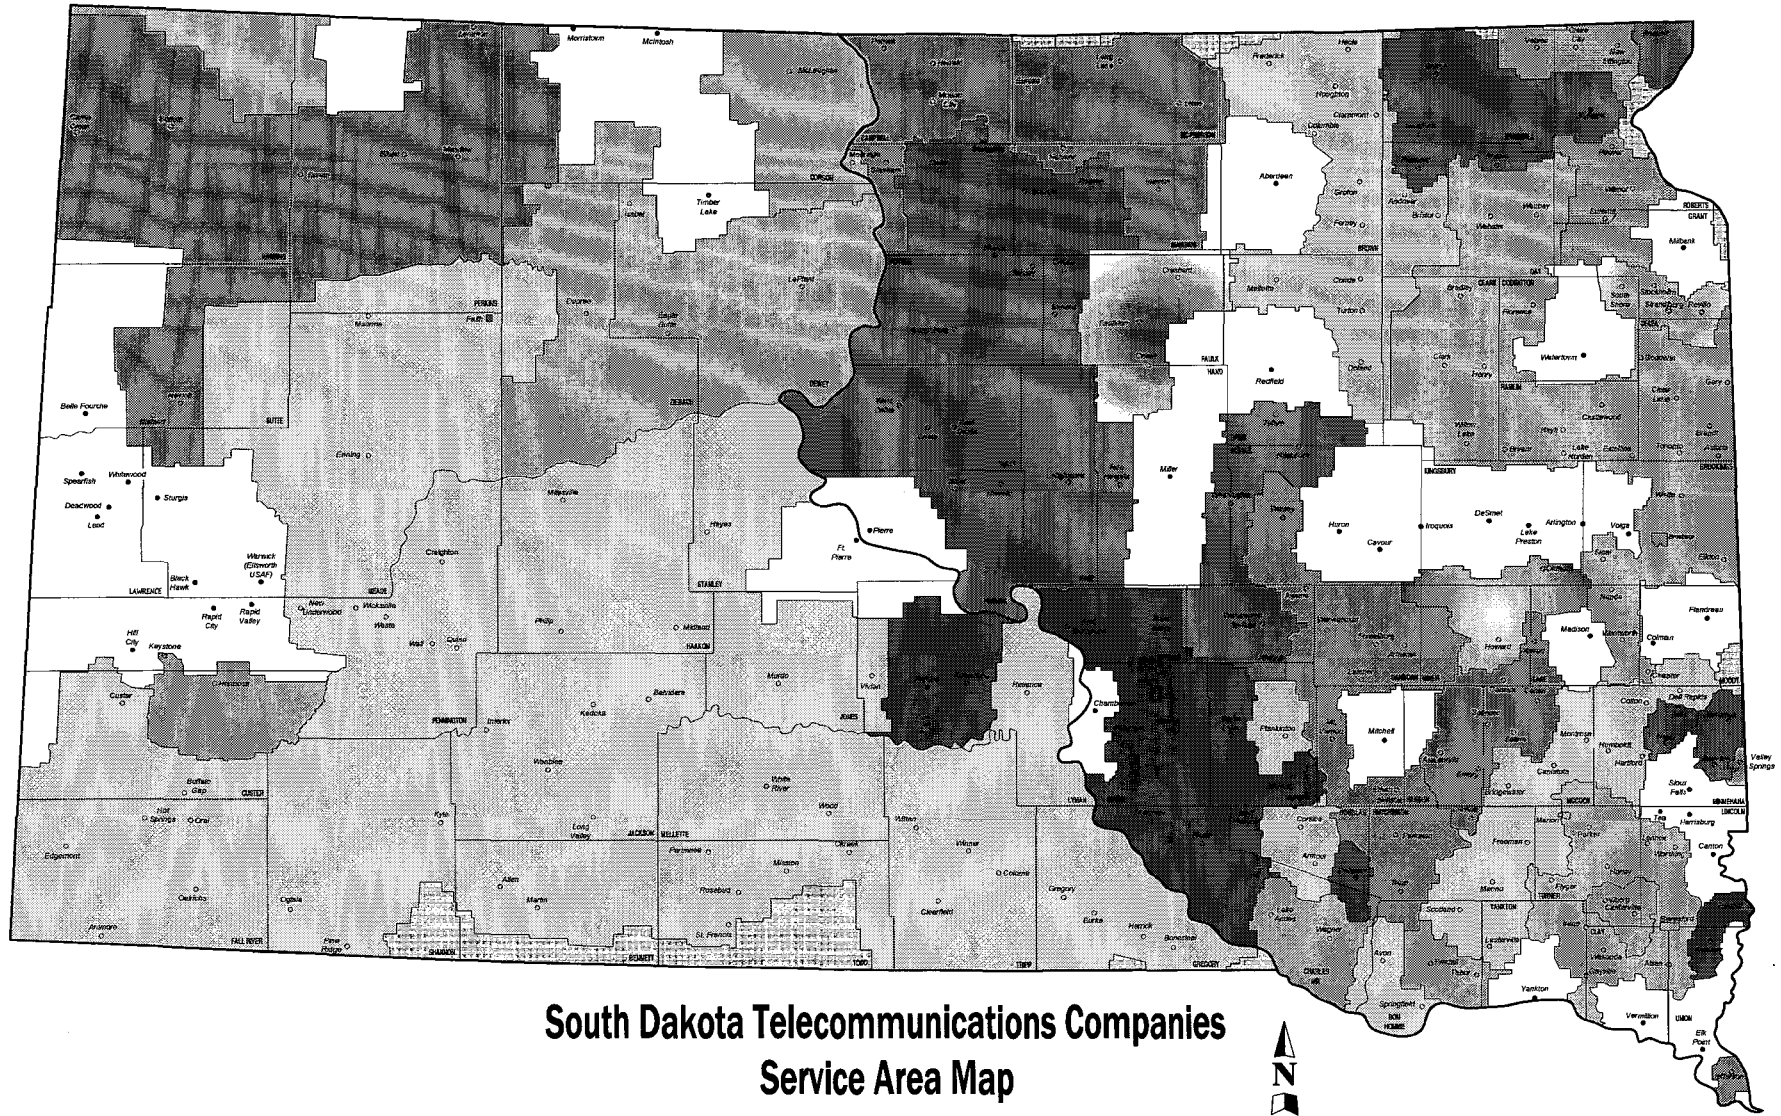

South Dakota Telecommunications Companies Service Area Map

- Alliance Communications Cooperative, Inc. - Hills Telephone - Splitrock Properties - Beresford Municipal Telephone Company - Cheyenne River Sioux Tribe Telephone Authority - Consolidated Telephone Company	- Faith Municipal Telephone Company - Fort Randall / Mt. Rushmore Telephone Company - Golden West Telecommunications - Interstate Telecommunications Cooperative, Inc. - Stockholm-Strandburg Telephone Co. - James Valley Telecommunications	- Kennebec Telephone Company, Inc. - Knology Community Telephone - Long Lines - Midstate Communications - Roberts Co. Telephone Cooperative / RC Comm. - Santel Communications Cooperative	- Swiftel Communications - TrioTel Communications, Inc. - Valley Telecommunications Cooperative - Venture Communications Cooperative - Western Telephone Company - West River Cooperative Telephone Company - West River Telecommunications Cooperative - Nonmember Telecommunications Companies - CenturyLink - Other Companies