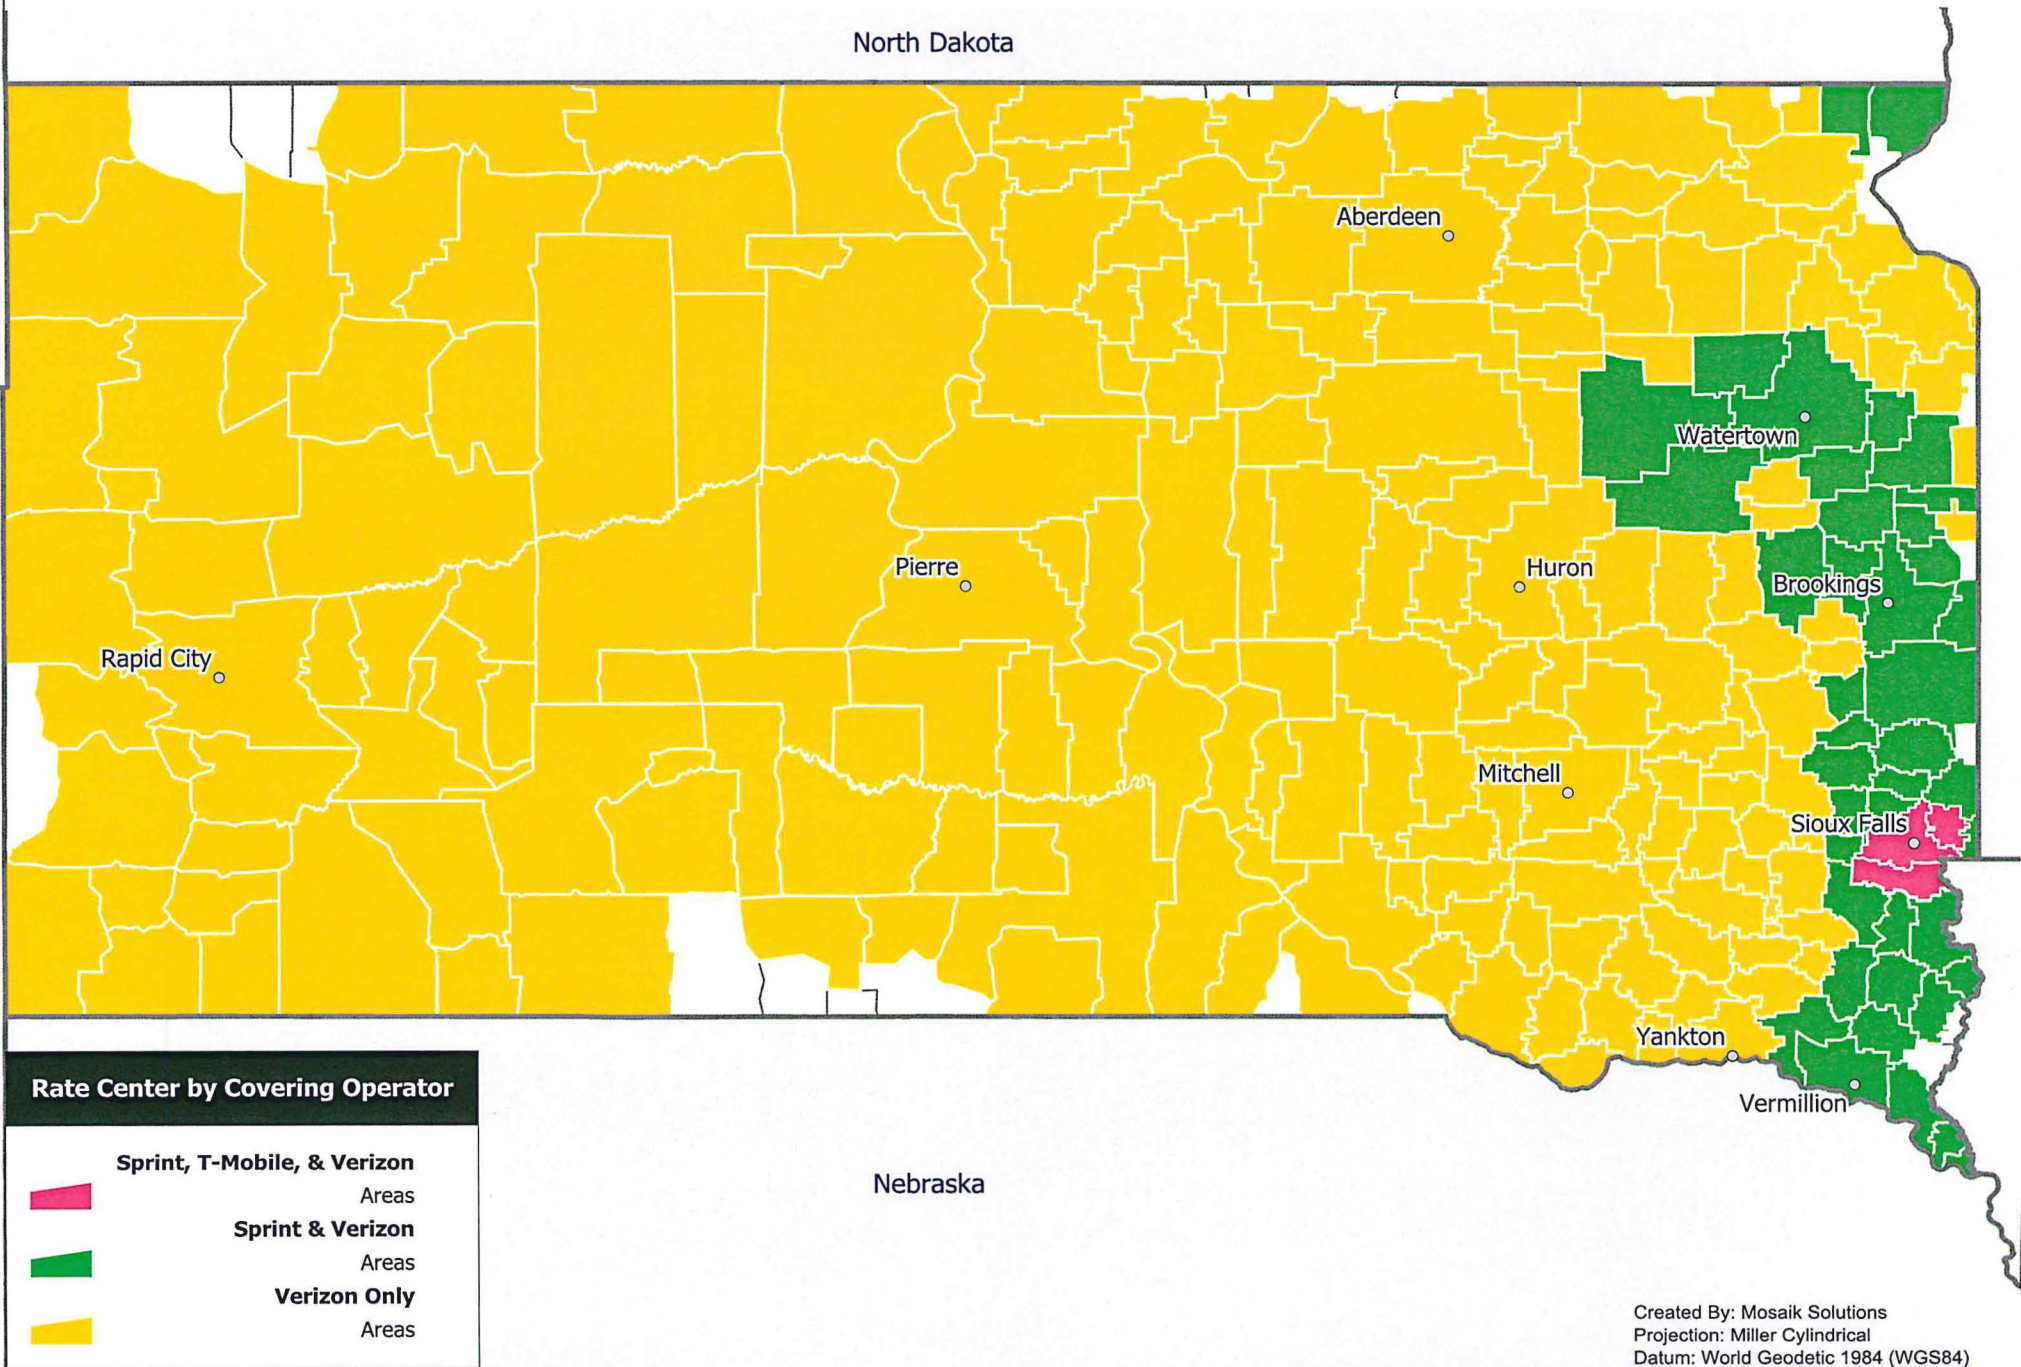

Exhibit E

List of Relevant Exchanges Included in Coverage Area
For which Designation is Sought

Blue Jay Wireless Exchange Analysis for South Dakota

Blue Jay Wireless LLC Wire Center List

STATE	SHORT SWITCH	OCN_NAME	CATEGORY	RC ABBRE
SD	ABRSDCO	QWEST CORPORATION	RBOC	ABERDEEN
SD	ARTNSDCO	QWEST CORPORATION	RBOC	ARLINGTON
SD	BLFRSDCO	QWEST CORPORATION	RBOC	BELLEFORCH
SD	BLHKSDCO	QWEST CORPORATION	RBOC	RAPID CITY
SD	CAVRSDCO	QWEST CORPORATION	RBOC	CAVOUR
SD	CHBLSDCO	QWEST CORPORATION	RBOC	CHAMBERLAN
SD	CLMNSDCO	QWEST CORPORATION	RBOC	FLANDREAU
SD	CNTNSDCO	QWEST CORPORATION	RBOC	CANTON
SD	DDWSDCO	QWEST CORPORATION	RBOC	SPEARFISH
SD	DESMDCO	QWEST CORPORATION	RBOC	DE SMET
SD	ELPNSDCO	QWEST CORPORATION	RBOC	ELK POINT
SD	FLNDSDCO	QWEST CORPORATION	RBOC	FLANDREAU
SD	FTPRSDCO	QWEST CORPORATION	RBOC	PIERRE
SD	HLCYSDCO	QWEST CORPORATION	RBOC	HILL CITY
SD	HRBGSDCO	QWEST CORPORATION	RBOC	HARISBGTEA
SD	HURNSDCO	QWEST CORPORATION	RBOC	HURON
SD	IRQSSDCO	QWEST CORPORATION	RBOC	IROQUOIS
SD	LEADSDCO	QWEST CORPORATION	RBOC	SPEARFISH
SD	LKPRSDCO	QWEST CORPORATION	RBOC	LK PRESTON
SD	MCINSDCO	QWEST CORPORATION	RBOC	MCINTOSH
SD	MDSNSDCO	QWEST CORPORATION	RBOC	MADISON
SD	MLBNSDCO	QWEST CORPORATION	RBOC	MILBANK
SD	MLLRSDCO	QWEST CORPORATION	RBOC	MILLER
SD	MRTWSDCO	QWEST CORPORATION	RBOC	MCINTOSH
SD	MTCHSDCO	QWEST CORPORATION	RBOC	MITCHELL
SD	ORVLMNOR	QWEST CORPORATION	RBOC	BIGSTONECY
SD	PIRRSDCO	QWEST CORPORATION	RBOC	PIERRE
SD	RDFSDCO	QWEST CORPORATION	RBOC	REDFIELD
SD	RPCYSDCO	QWEST CORPORATION	RBOC	RAPID CITY
SD	RPVYSDCO	QWEST CORPORATION	RBOC	RAPID CITY
SD	SPRFSDCO	QWEST CORPORATION	RBOC	SPEARFISH
SD	STRGSDCO	QWEST CORPORATION	RBOC	STURGIS
SD	SXCYIADT	QWEST CORPORATION	RBOC	NOSIOUX CY
SD	SXFLSDCO	QWEST CORPORATION	RBOC	SIOUX FLS
SD	SXFLSDSE	QWEST CORPORATION	RBOC	SIOUX FLS
SD	SXFLSDSW	QWEST CORPORATION	RBOC	SIOUX FLS
SD	TEA SDCO	QWEST CORPORATION	RBOC	HARISBGTEA
SD	TMLKSDCO	QWEST CORPORATION	RBOC	TIMBERLAKE
SD	VOLGSDCO	QWEST CORPORATION	RBOC	VOLGA
SD	VRMLSDCO	QWEST CORPORATION	RBOC	VERMILLION
SD	WHWSDCO	QWEST CORPORATION	RBOC	SPEARFISH
SD	WRWSDCO	QWEST CORPORATION	RBOC	RAPID CITY
SD	WTTWSDCO	QWEST CORPORATION	RBOC	WATERTOWN
SD	YNTNSDCO	QWEST CORPORATION	RBOC	YANKTON
SD	BRNSDXA	ALLIANCE COMM. COOPEATIVE, INC. (SPLIT ROCK)	ILEC	BRANDON
SD	GRNSDXA	ALLIANCE COMM. COOPEATIVE, INC. (SPLIT ROCK)	ILEC	GARRETSON
SD	HWRSDXA	ALLIANCE COMM. COOPEATIVE, INC. (SPLIT ROCK)	ILEC	OLDHAMRMON
SD	HWRSDXA	ALLIANCE COMM. COOPEATIVE, INC. (SPLIT ROCK)	ILEC	HOWARD
SD	VYSPDXA	ALLIANCE COMMUNICATIONS COOPERATIVE, INC. - SD	ILEC	VALLEY SPG
SD	ALCSDXA	ALLIANCE COMMUNICATIONS COOPERATIVE, INC. (BAL TIC)	ILEC	ALCESTER
SD	BLTCSXA	ALLIANCE COMMUNICATIONS COOPERATIVE, INC. (BAL TIC)	ILEC	BAL TIC
SD	CRKSDXA	ALLIANCE COMMUNICATIONS COOPERATIVE, INC. (BAL TIC)	ILEC	CROOKS
SD	HDSNSXA	ALLIANCE COMMUNICATIONS COOPERATIVE, INC. (BAL TIC)	ILEC	HUDSON
SD	ARMOSDXA	ARMOUR INDEPENDENT TEL CO DBA GOLDEN WEST TELCOMM	ILEC	ARMOUR
SD	BRFRSDXA	BERESFORD MUNICIPAL TELEPHONE CO.	ILEC	BERESFORD
SD	BRWRSDXA	BRDGWATER-CANISTOTA IND TEL DBA GOLDEN WEST TELECM	ILEC	BRIDGEWTR
SD	CNSTSDXA	BRDGWATER-CANISTOTA IND TEL DBA GOLDEN WEST TELECM	ILEC	CANISTOTA
SD	DUPRSDXA	CHEYENNE RIVER SIOUX TRIBAL TELEPHONE AUTH.	ILEC	DUPREE