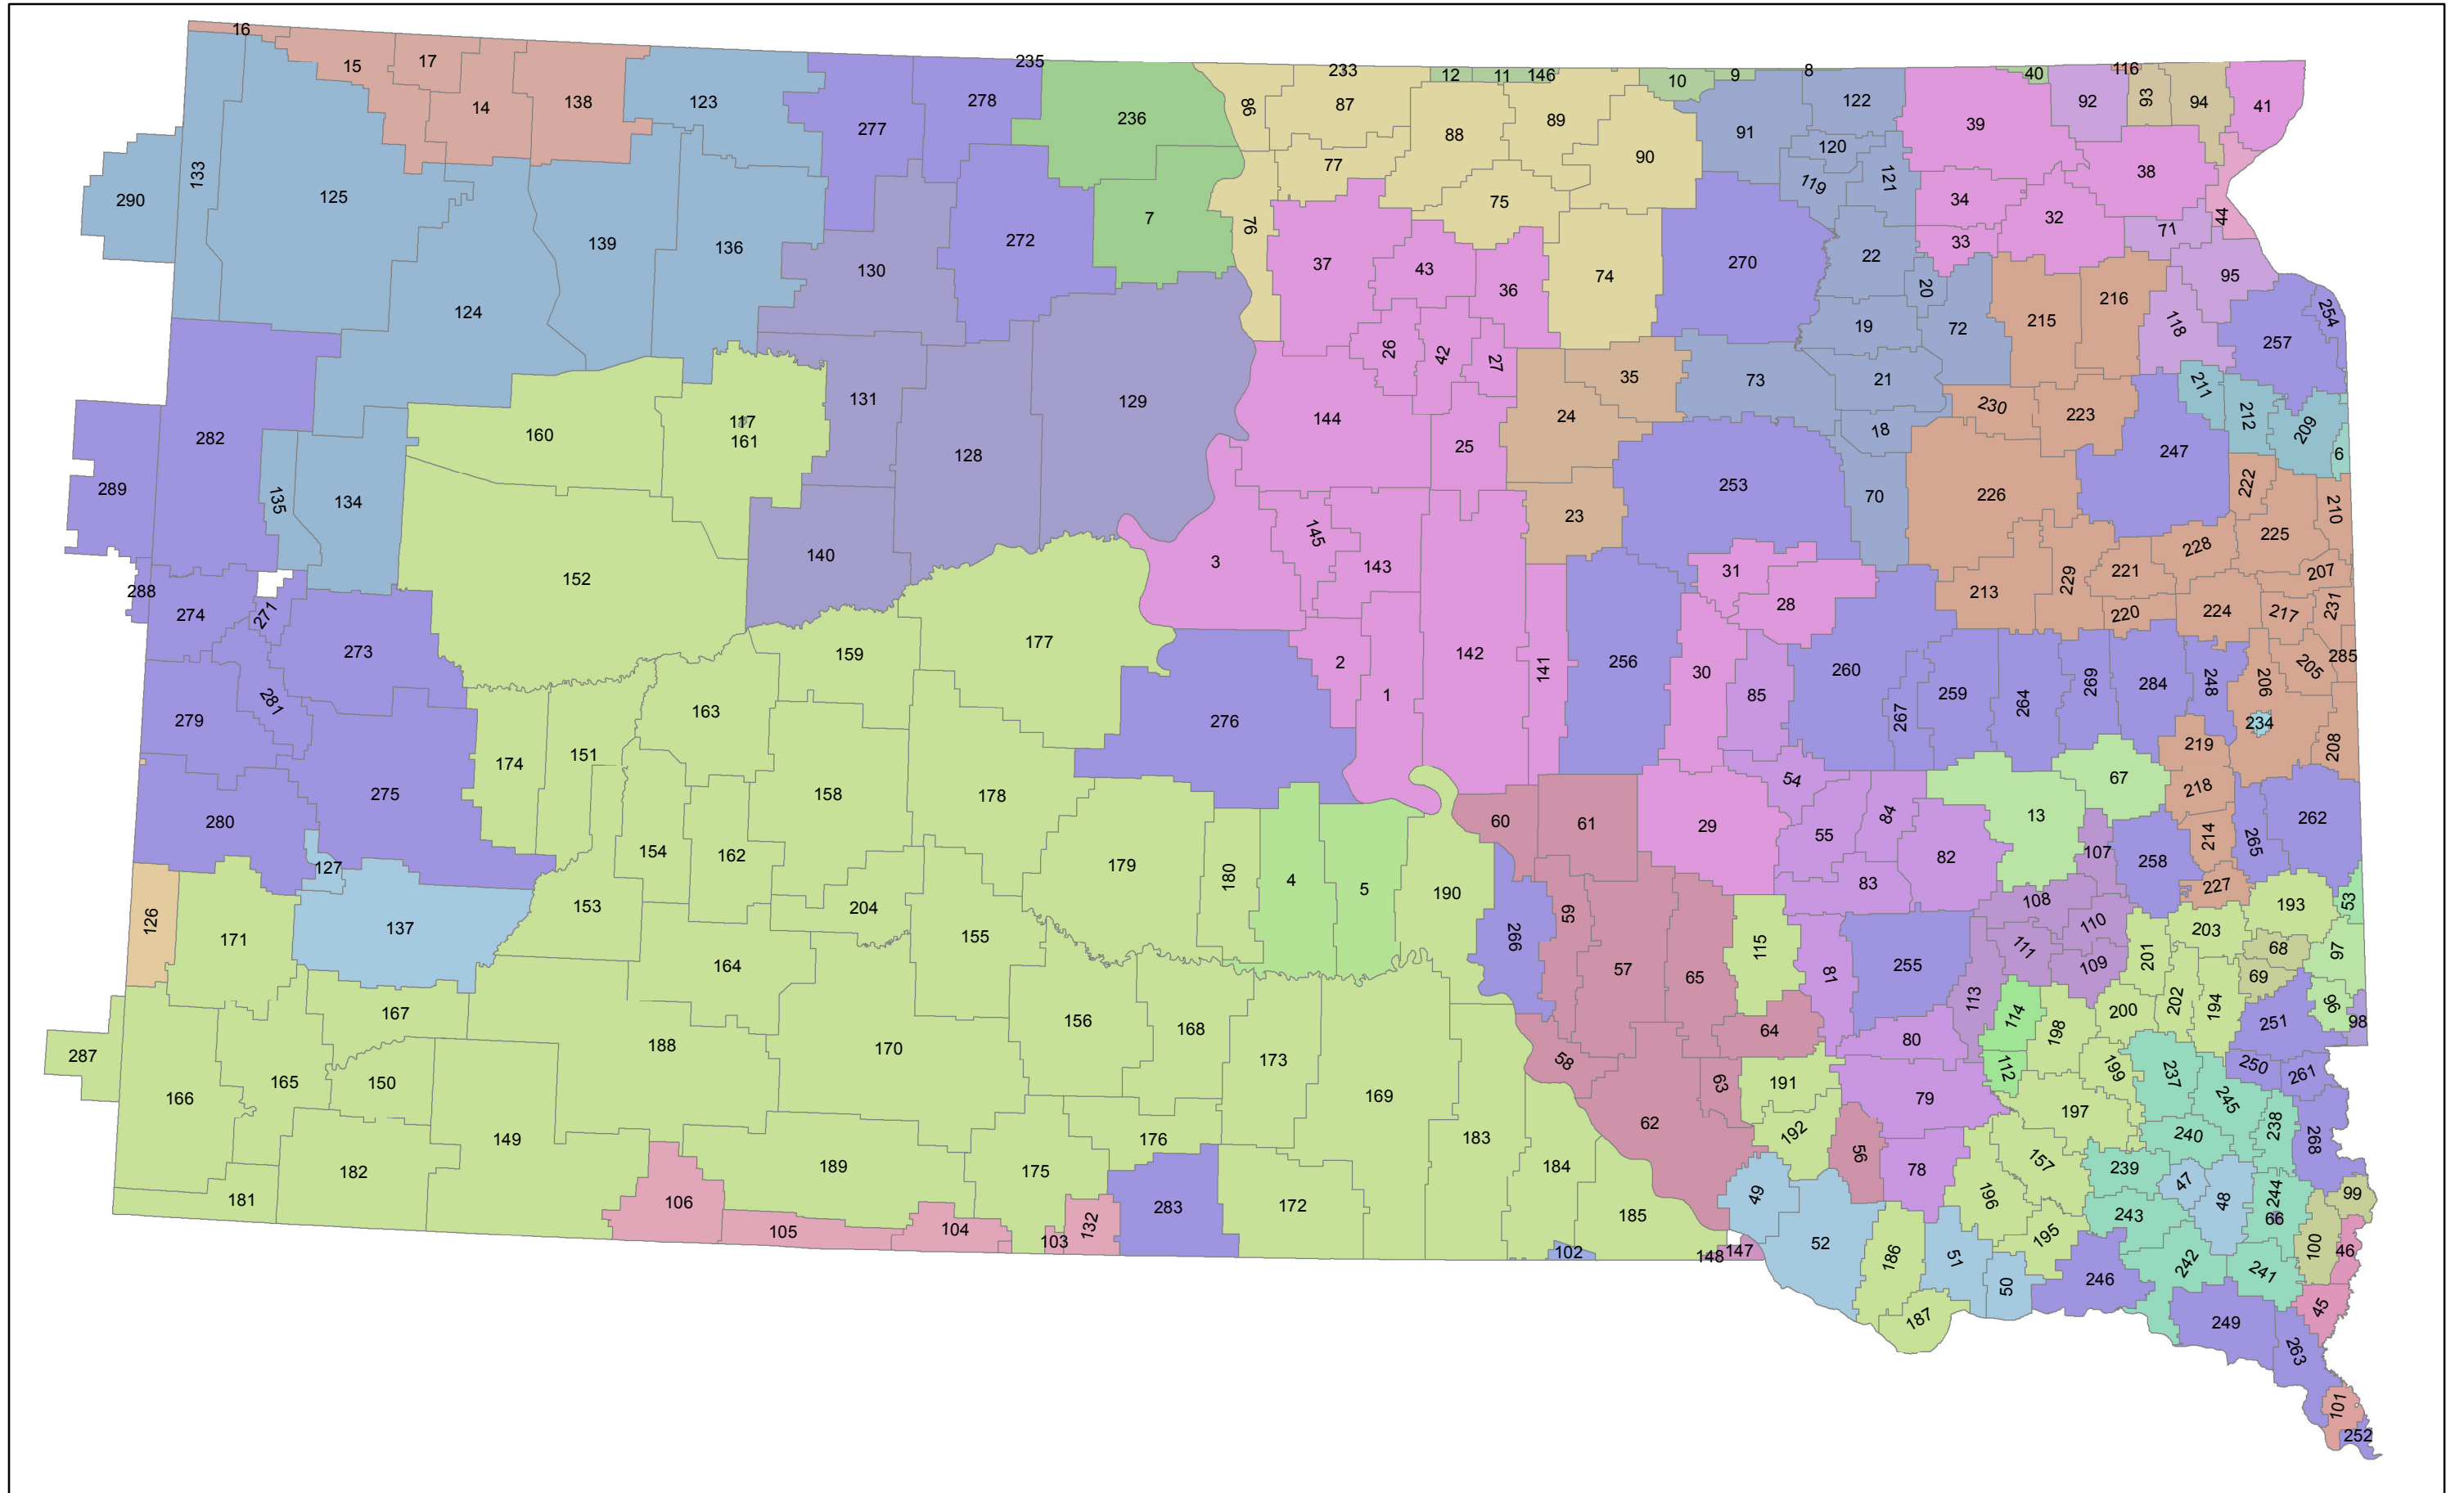

Appendix B

OBJEC...	Shape *	Id	OCN	CO_NAME	EXCHANGE	WIRECENTER	SAC	STATE	FROZEN	BOUND...	Shape_Leng	Shape_Length	Shape_Area
1	Polygon	251	1680	Venture Communications Cooperative, Inc.	Harrold		391680	SD	N	EX	1.849191	1.849191	0.113385
2	Polygon	252	1680	Venture Communications Cooperative, Inc.	Blunt		391680	SD	N	EX	1.101645	1.101645	0.046702
3	Polygon	253	1680	Venture Communications Cooperative, Inc.	West Onida		391680	SD	N	EX	2.337113	2.337113	0.163362
4	Polygon	147	1668	Kennebec Telephone Company, Inc.	Presho		391668	SD	N	EX	2.061571	2.061571	0.111224
5	Polygon	148	1668	Kennebec Telephone Company, Inc.	Kennebec		391668	SD	N	EX	1.761779	1.761779	0.105703
6	Polygon	33	1389	Farmers Mutual Telephone Company	West Marietta		361389	MN	N	EX	0.416821	0.68359	0.007902
7	Polygon	285	1671	West River Telecommunications Cooperative	MO Bridge		391671	SD	N	EX	1.967745	1.967745	0.135009
8	Polygon	26	1611	Dickey Rural Telephone Cooperative	SO GUELPH		381611	ND	N	EX	0.44716	0.44716	0.000746
9	Polygon	27	1611	Dickey Rural Telephone Cooperative	SO ELLENDALE		381611	ND	N	EX	0.576027	0.576027	0.004632
10	Polygon	28	1611	Dickey Rural Telephone Cooperative	SO FORBES		381611	ND	N	EX	0.742912	0.742912	0.017869
11	Polygon	29	1611	Dickey Rural Telephone Cooperative	SO ASHLEY		381611	ND	N	EX	0.518972	0.518972	0.007865
12	Polygon	30	1611	Dickey Rural Telephone Cooperative	SO VENTURIA		381611	ND	N	EX	0.369108	0.369108	0.005356
13	Polygon	6	1657	Alliance Communications Cooperative, Inc. (Splitrock)	Howard		391657	SD	N	EX	2.04337	2.04337	0.106643
14	Polygon	21	1607	Consolidated Telcom	Reeder		381607	ND	N	EX	1.454597	1.454597	0.082342
15	Polygon	22	1607	Consolidated Telcom	Ladd		381607	ND	N	EX	1.998258	1.998258	0.078988
16	Polygon	23	1607	Consolidated Telcom	Rhame		381607	ND	N	EX	0.793998	0.793998	0.009253
17	Polygon	24	1607	Consolidated Telcom	Scranton		381607	ND	N	EX	0.95922	0.95922	0.034267
18	Polygon	133	1664	James Valley Cooperative Telephone Company	Turton		391664	SD	N	EX	1.096438	1.096438	0.030082
19	Polygon	134	1664	James Valley Cooperative Telephone Company	Ferney		391664	SD	N	EX	1.537519	1.537519	0.0512
20	Polygon	135	1664	James Valley Cooperative Telephone Company	Andover		391664	SD	N	EX	0.617511	0.617511	0.015656
21	Polygon	136	1664	James Valley Cooperative Telephone Company	Conde		391664	SD	N	EX	1.429672	1.429672	0.057633
22	Polygon	137	1664	James Valley Cooperative Telephone Company	Groton		391664	SD	N	EX	1.623742	1.623742	0.061062
23	Polygon	288	1688	Western Telephone Company	Orient		391688	SD	N	EX	1.421437	1.421437	0.068841
24	Polygon	289	1688	Western Telephone Company	Faulton		391688	SD	N	EX	1.72813	1.72813	0.104095
25	Polygon	254	1680	Venture Communications Cooperative, Inc.	Seneca		391680	SD	N	EX	1.327763	1.327763	0.06552
26	Polygon	255	1680	Venture Communications Cooperative, Inc.	Hoven		391680	SD	N	EX	1.107664	1.107664	0.041296
27	Polygon	256	1680	Venture Communications Cooperative, Inc.	Onaka		391680	SD	N	EX	0.78035	0.78035	0.025472
28	Polygon	257	1680	Venture Communications Cooperative, Inc.	Hitchcock		391680	SD	N	EX	1.498757	1.498757	0.067136
29	Polygon	258	1680	Venture Communications Cooperative, Inc.	Wesigtnspg		391680	SD	N	EX	1.759329	1.759329	0.128285
30	Polygon	259	1680	Venture Communications Cooperative, Inc.	Wessington		391680	SD	N	EX	1.635314	1.635314	0.084542
31	Polygon	260	1680	Venture Communications Cooperative, Inc.	Tulare		391680	SD	N	EX	1.429332	1.429332	0.042074
32	Polygon	261	1680	Venture Communications Cooperative, Inc.	Roslyn		391680	SD	N	EX	1.509149	1.509149	0.075056
33	Polygon	262	1680	Venture Communications Cooperative, Inc.	Pierpont		391680	SD	N	EX	0.965462	0.965462	0.025394
34	Polygon	263	1680	Venture Communications Cooperative, Inc.	Langford		391680	SD	N	EX	1.181185	1.181185	0.046327
35	Polygon	290	1688	Western Telephone Company	Cresbard		391688	SD	N	EX	1.412577	1.412577	0.0644
36	Polygon	264	1680	Venture Communications Cooperative, Inc.	Roscoe		391680	SD	N	EX	1.276586	1.276586	0.063586
37	Polygon	265	1680	Venture Communications Cooperative, Inc.	Selby		391680	SD	N	EX	2.192953	2.192953	0.146764
38	Polygon	266	1680	Venture Communications Cooperative, Inc.	Sisseton		391680	SD	N	EX	1.667854	1.667854	0.089611
39	Polygon	267	1680	Venture Communications Cooperative, Inc.	Britton		391680	SD	N	EX	2.099497	2.099497	0.140232
40	Polygon	31	1611	Dickey Rural Telephone Cooperative	SO FORMAN		381611	ND	N	EX	0.453583	0.453583	0.004656
41	Polygon	268	1680	Venture Communications Cooperative, Inc.	Rosholt		391680	SD	N	EX	1.014343	1.014343	0.049273
42	Polygon	269	1680	Venture Communications Cooperative, Inc.	Tolstoy		391680	SD	N	EX	1.19099	1.19099	0.045984
43	Polygon	270	1680	Venture Communications Cooperative, Inc.	Bowdle		391680	SD	N	EX	1.275783	1.275783	0.057398
44	Polygon	250	1495	Valley Telephone Company	West Browns Valley		361495	MN	N	EX	1.095143	1.095143	0.023936
45	Polygon	106	1109	Heartland Telecommunications Company of Iowa, Inc. dba HickoryTech	Akron		351096	IA	N	EX	0.880796	0.880796	0.018353
46	Polygon	107	1109	Heartland Telecommunications Company of Iowa, Inc. dba HickoryTech	Hawarden		351096	IA	N	EX	0.69891	0.69891	0.011686
47	Polygon	35	1660	Fort Randall Telephone Company	Viborg		391660	SD	N	EX	0.59725	0.59725	0.014319
48	Polygon	36	1660	Fort Randall Telephone Company	CENTERVL		391660	SD	N	EX	1.104903	1.104903	0.036259
49	Polygon	37	1660	Fort Randall Telephone Company	Lake Andes		391660	SD	N	EX	1.036654	1.036653	0.039457
50	Polygon	38	1660	Fort Randall Telephone Company	Tabor		391660	SD	N	EX	0.776347	0.776347	0.024447
51	Polygon	39	1660	Fort Randall Telephone Company	Tyndall		391660	SD	N	EX	1.151135	1.151135	0.041766
52	Polygon	40	1660	Fort Randall Telephone Company	Wagner		391660	SD	N	EX	1.67309	1.67309	0.087651
53	Polygon	18	1123	Citizens Telecom. Com. MN - Frontier Citizens Com. MN	Jasper		361123	MN	N	EX	0.560645	0.560645	0.009508
54	Polygon	219	1676	Santel Communications Cooperative	Alpena		391676	SD	N	EX	1.33087	1.33087	0.037022
55	Polygon	220	1676	Santel Communications Cooperative	Woonsocket		391676	SD	N	EX	1.253204	1.253204	0.053712
56	Polygon	158	1670	Midstate Communications	Delmont		391671	SD	N	EX	0.944941	0.944941	0.034284
57	Polygon	159	1670	Midstate Communications	Kimball		391674	SD	N	EX	2.064508	2.064508	0.123664
58	Polygon	160	1670	Midstate Communications	Academy		391670	SD	N	EX	1.102501	1.102501	0.034809
59	Polygon	161	1670	Midstate Communications	Pukwana		391677	SD	N	EX	1.627068	1.627068	0.053263
60	Polygon	162	1670	Midstate Communications	Ftthompson		391672	SD	N	EX	1.027464	1.027464	0.04205
61	Polygon	163	1670	Midstate Communications	Gannvalley		391673	SD	N	EX	1.22743	1.22743	0.081028
62	Polygon	164	1670	Midstate Communications	Platte		391676	SD	N	EX	2.501826	2.501826	0.151375
63	Polygon	165	1670	Midstate Communications	Newholland		391675	SD	N	EX	0.785028	0.785028	0.020788
64	Polygon	166	1670	Midstate Communications	Stickney		391678	SD	N	EX	1.17909	1.17909	0.043303
65	Polygon	167	1670	Midstate Communications	White Lake		391679	SD	N	EX	1.716677	1.716677	0.086011
66	Polygon	11	1649	Beresford Municipal Telephone Company	Beresford		391649	SD	N	EX	0.159253	0.159253	0.000758
67	Polygon	7	1657	Alliance Communications Cooperative, Inc. (Splitrock)	Oldham-Ramona		391657	SD	N	EX	1.279149	1.279149	0.055285
68	Polygon	2	1642	Alliance Communications Cooperative, Inc. (Baltic)	Baltic		391642	SD	N	EX	0.80189	0.711797	0.01617
69	Polygon	3	1642	Alliance Communications Cooperative, Inc. (Baltic)	Crooks		391642	SD	N	EX	0.624101	0.743039	0.014176
70	Polygon	138	1664	James Valley Cooperative Telephone Company	Doland		391664	SD	N	EX	1.332077	1.331665	0.060325
71	Polygon	211	1662	RC Communications Inc	Peever		391662	SD	N	EX	0.96372	0.96372	0.028093