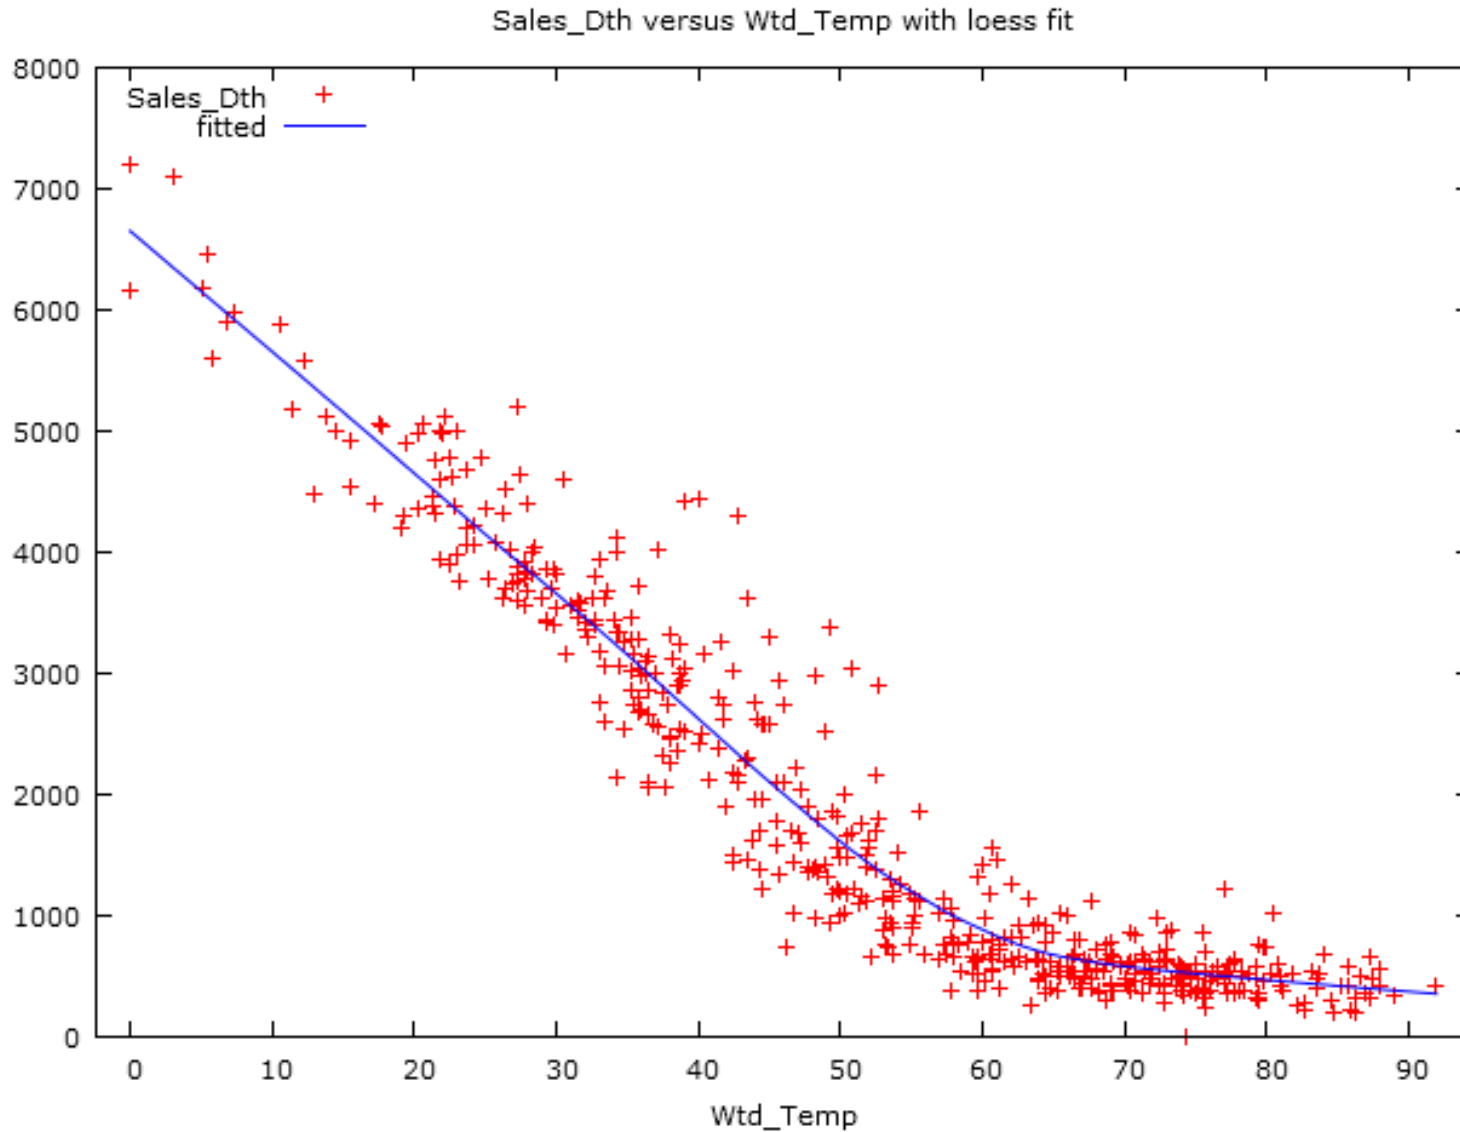

**BLACK HILLS SYSTEM -- Average Temperature vs. Sales\_Dth**

**BLACK HILLS SYSTEM - HDD60 versus HDD65**

**EAST RIVER SYSTEM - Average Temperature vs. Sales\_Dth**