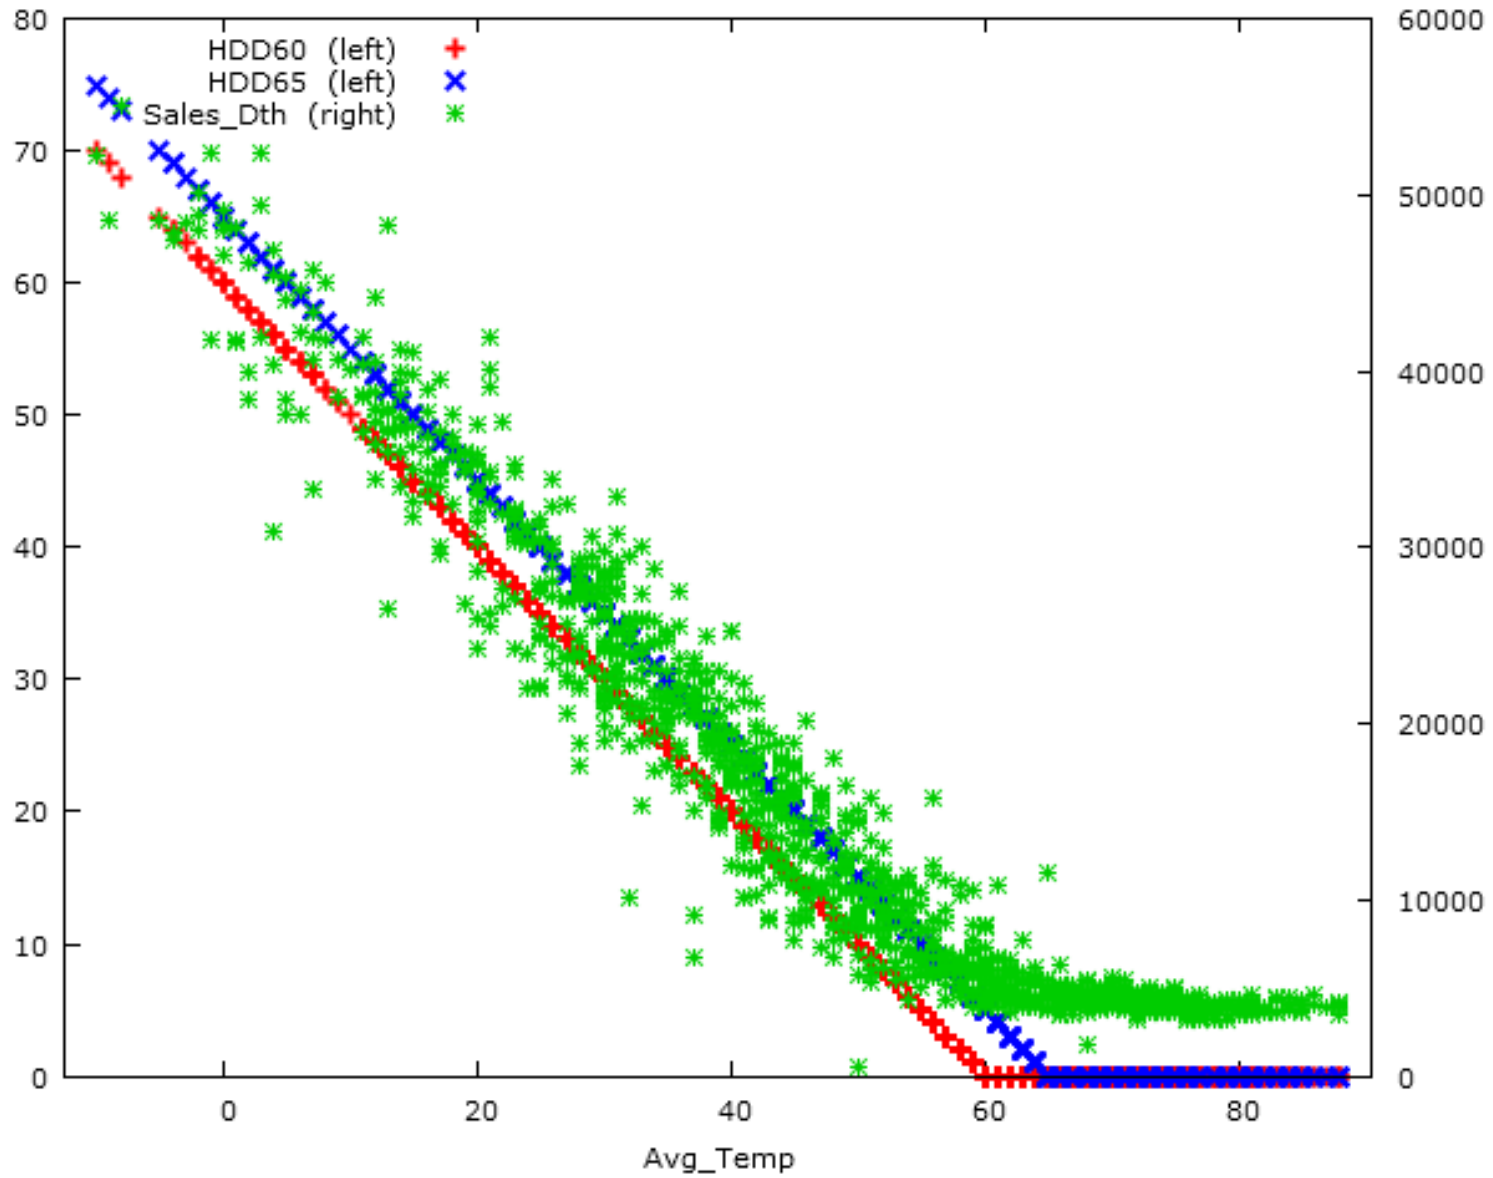

**BLACK HILLS SYSTEM -- Average Temperature vs. Sales\_Dth**

**BLACK HILLS SYSTEM - HDD60 versus HDD65**

**EAST RIVER SYSTEM - Average Temperature vs. Sales\_Dth**