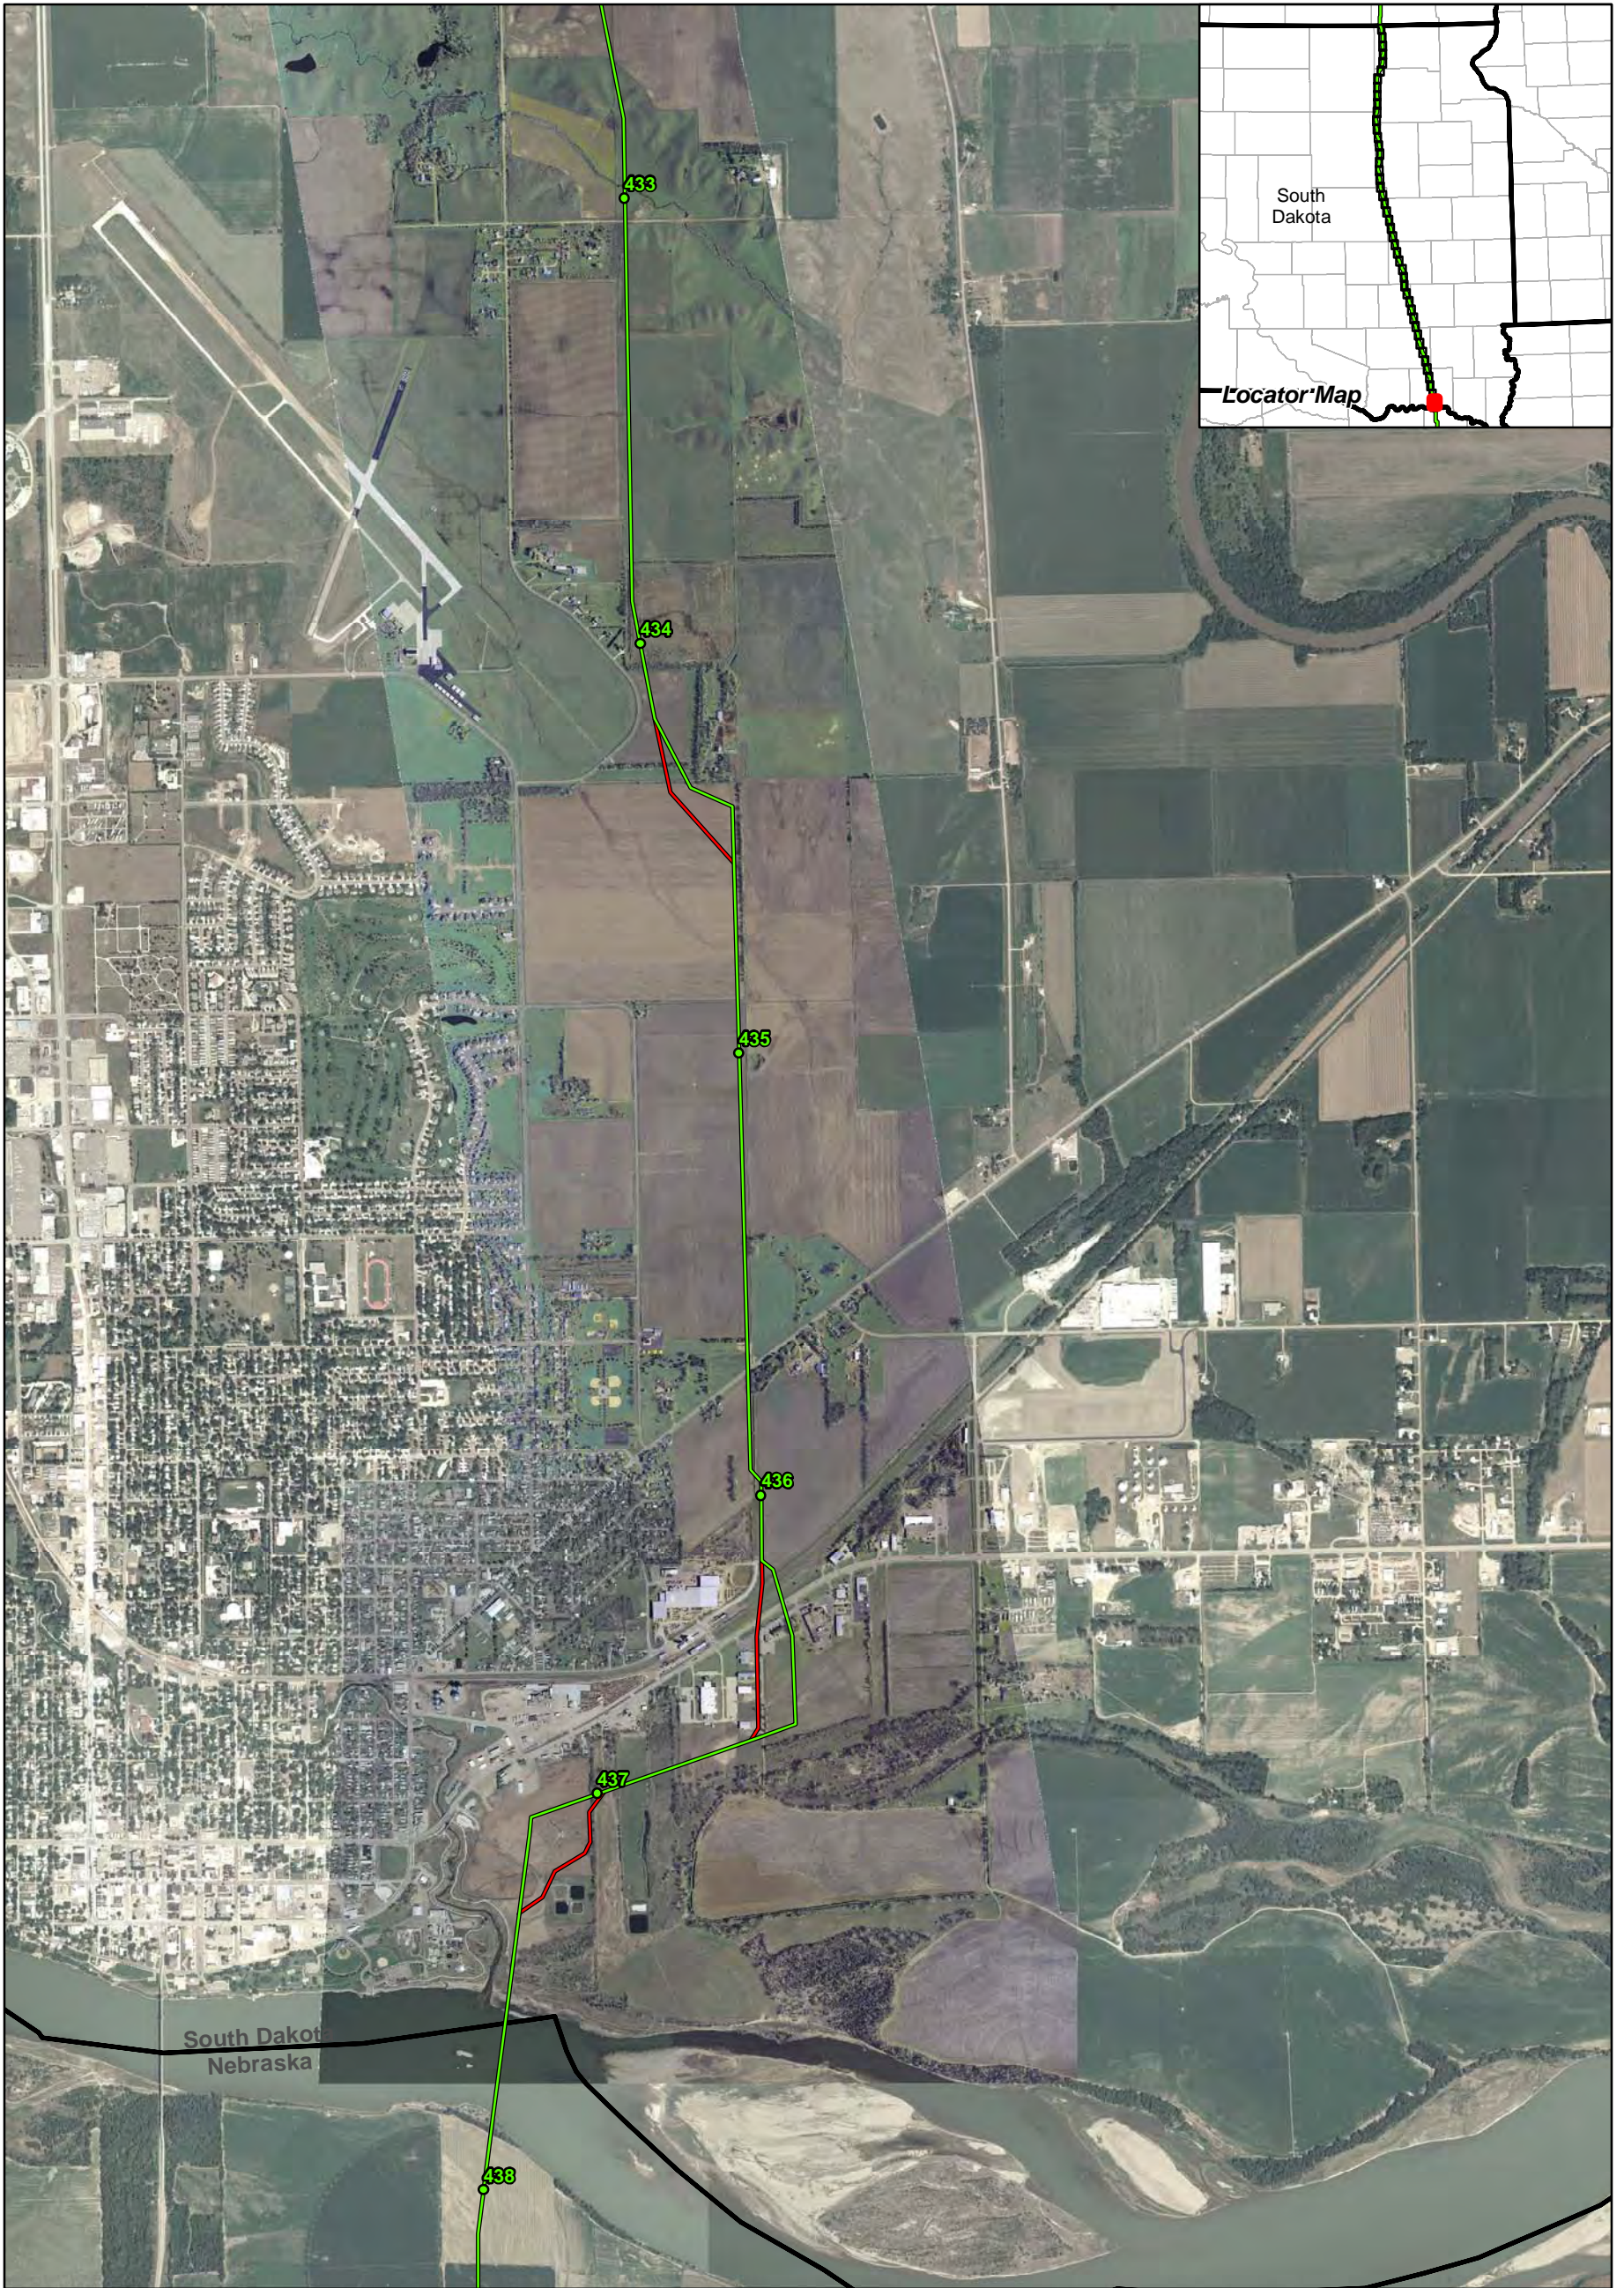

Legend

- ◆ Valve Site (May 2, 2008)
- ◆ Additional Valve Site (October 20, 2008)
- Milepost (May 2, 2008)
- Proposed Centerline (May 2, 2008)
- Proposed Centerline (October 20, 2008)

Keystone Pipeline Project

South Dakota Public Utility Commission Application
-Project Location-

Map 45 of 46

1:24,000

Legend

-  Valve Site (May 2, 2008)
-  Additional Valve Site (October 20, 2008)
-  Milepost (May 2, 2008)
-  Proposed Centerline (May 2, 2008)
-  Proposed Centerline (October 20, 2008)

Keystone Pipeline Project

South Dakota Public Utility Commission Application
-Project Location-

Map 46 of 46

1:24,000