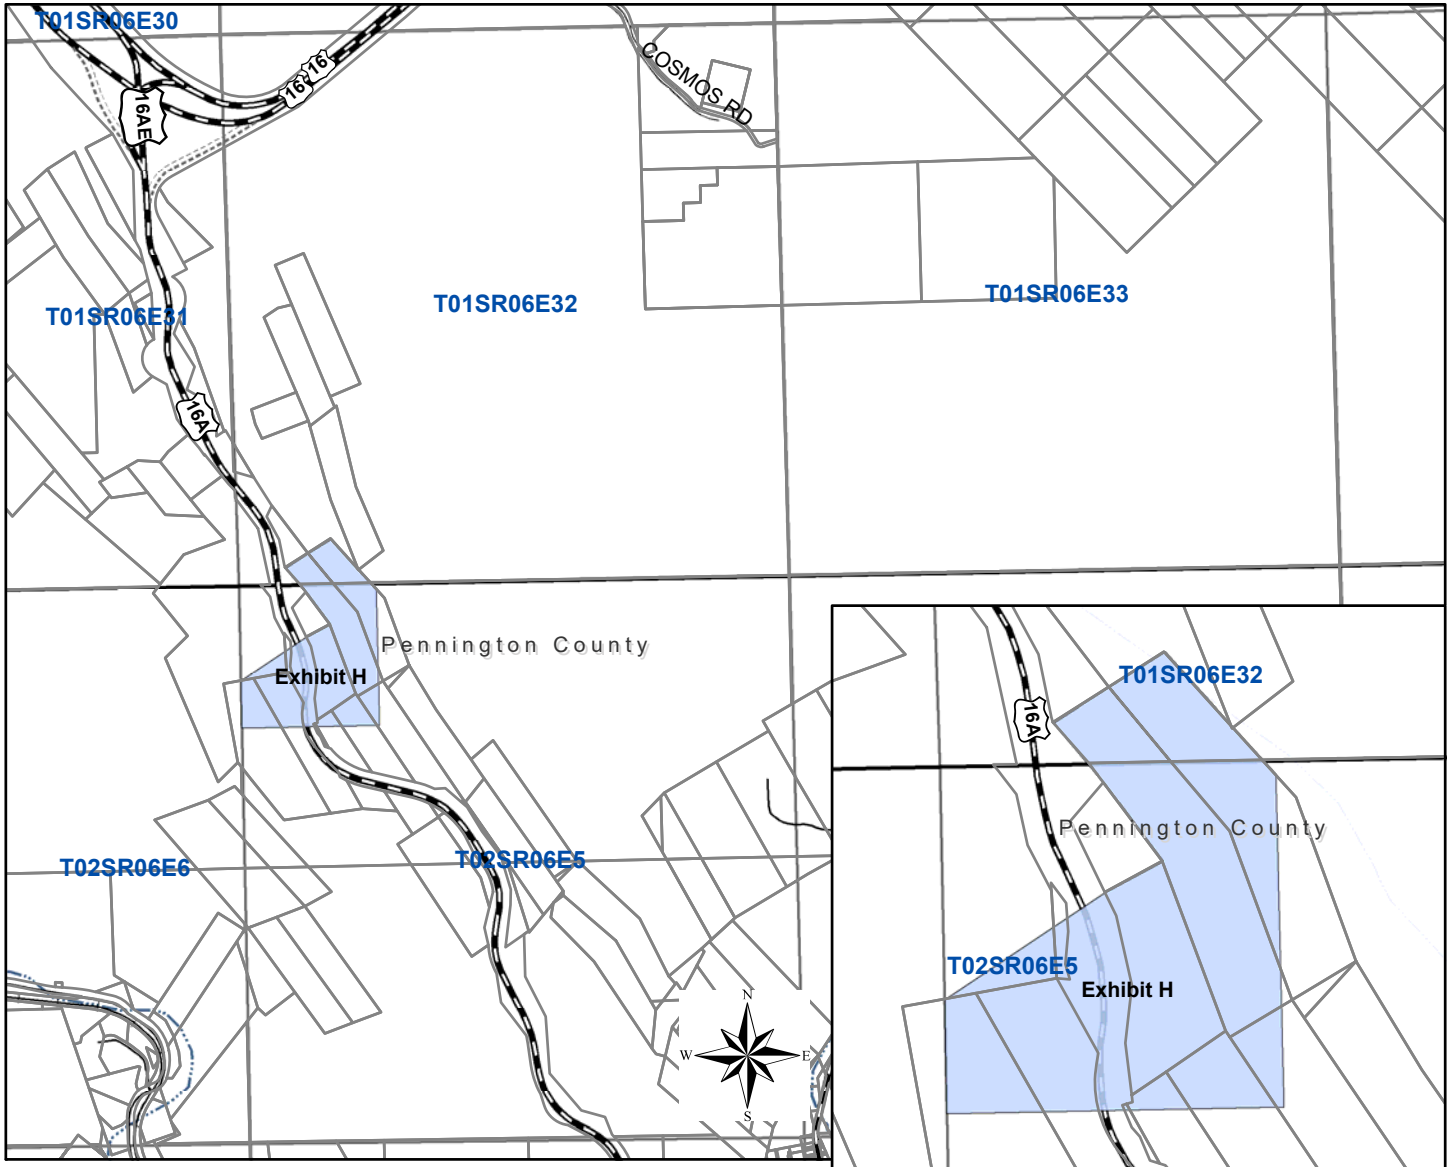

EXHIBIT H

1. Beginning at the NE corner of Crow Chief Lode MS 1716 in Section 32 of Township 1 South, Range 6 East, Pennington County,
2. Thence continue southwest to NW corner of Little Grace Lode MS 1716 in Section 32 of Township 1 South, Range 6 East, Pennington County,
3. Thence continue southeast to NE corner of Lot 1 of Beckman Subdivision #2 in Section 5 of Township 2 South, Range 6 East, Pennington County,
4. Thence continue southwest to NW corner of Lot 1 of Beckman Subdivision #2 in Section 5 of Township 2 South, Range 6 East, Pennington County,
5. Thence continue southwest to the point of intersection of the north boundary of Maine Lode MS 1715 and the west boundary of Section 5 of Township 2 South, Range 6 East, Pennington County,
6. Thence continue south to the NW corner of the SW1/4 of the NW1/4 of Section 5 of Township 2 South, Range 6 East, Pennington County,
7. Thence continue east to the SE corner of Government Lot 4 of Section 5 of Township 2 South, Range 6 East, Pennington County,
8. Thence continue north to the point of intersection with the north lot line of Crow Chief Lode MS 1716 in Section 5 of Township 2 South, Range 6 East, Pennington County,
9. Thence continue northwest ending at the NE corner of Crow Chief Lode MS 1716 in Section 32 of Township 1 South, Range 6 East, Pennington County,