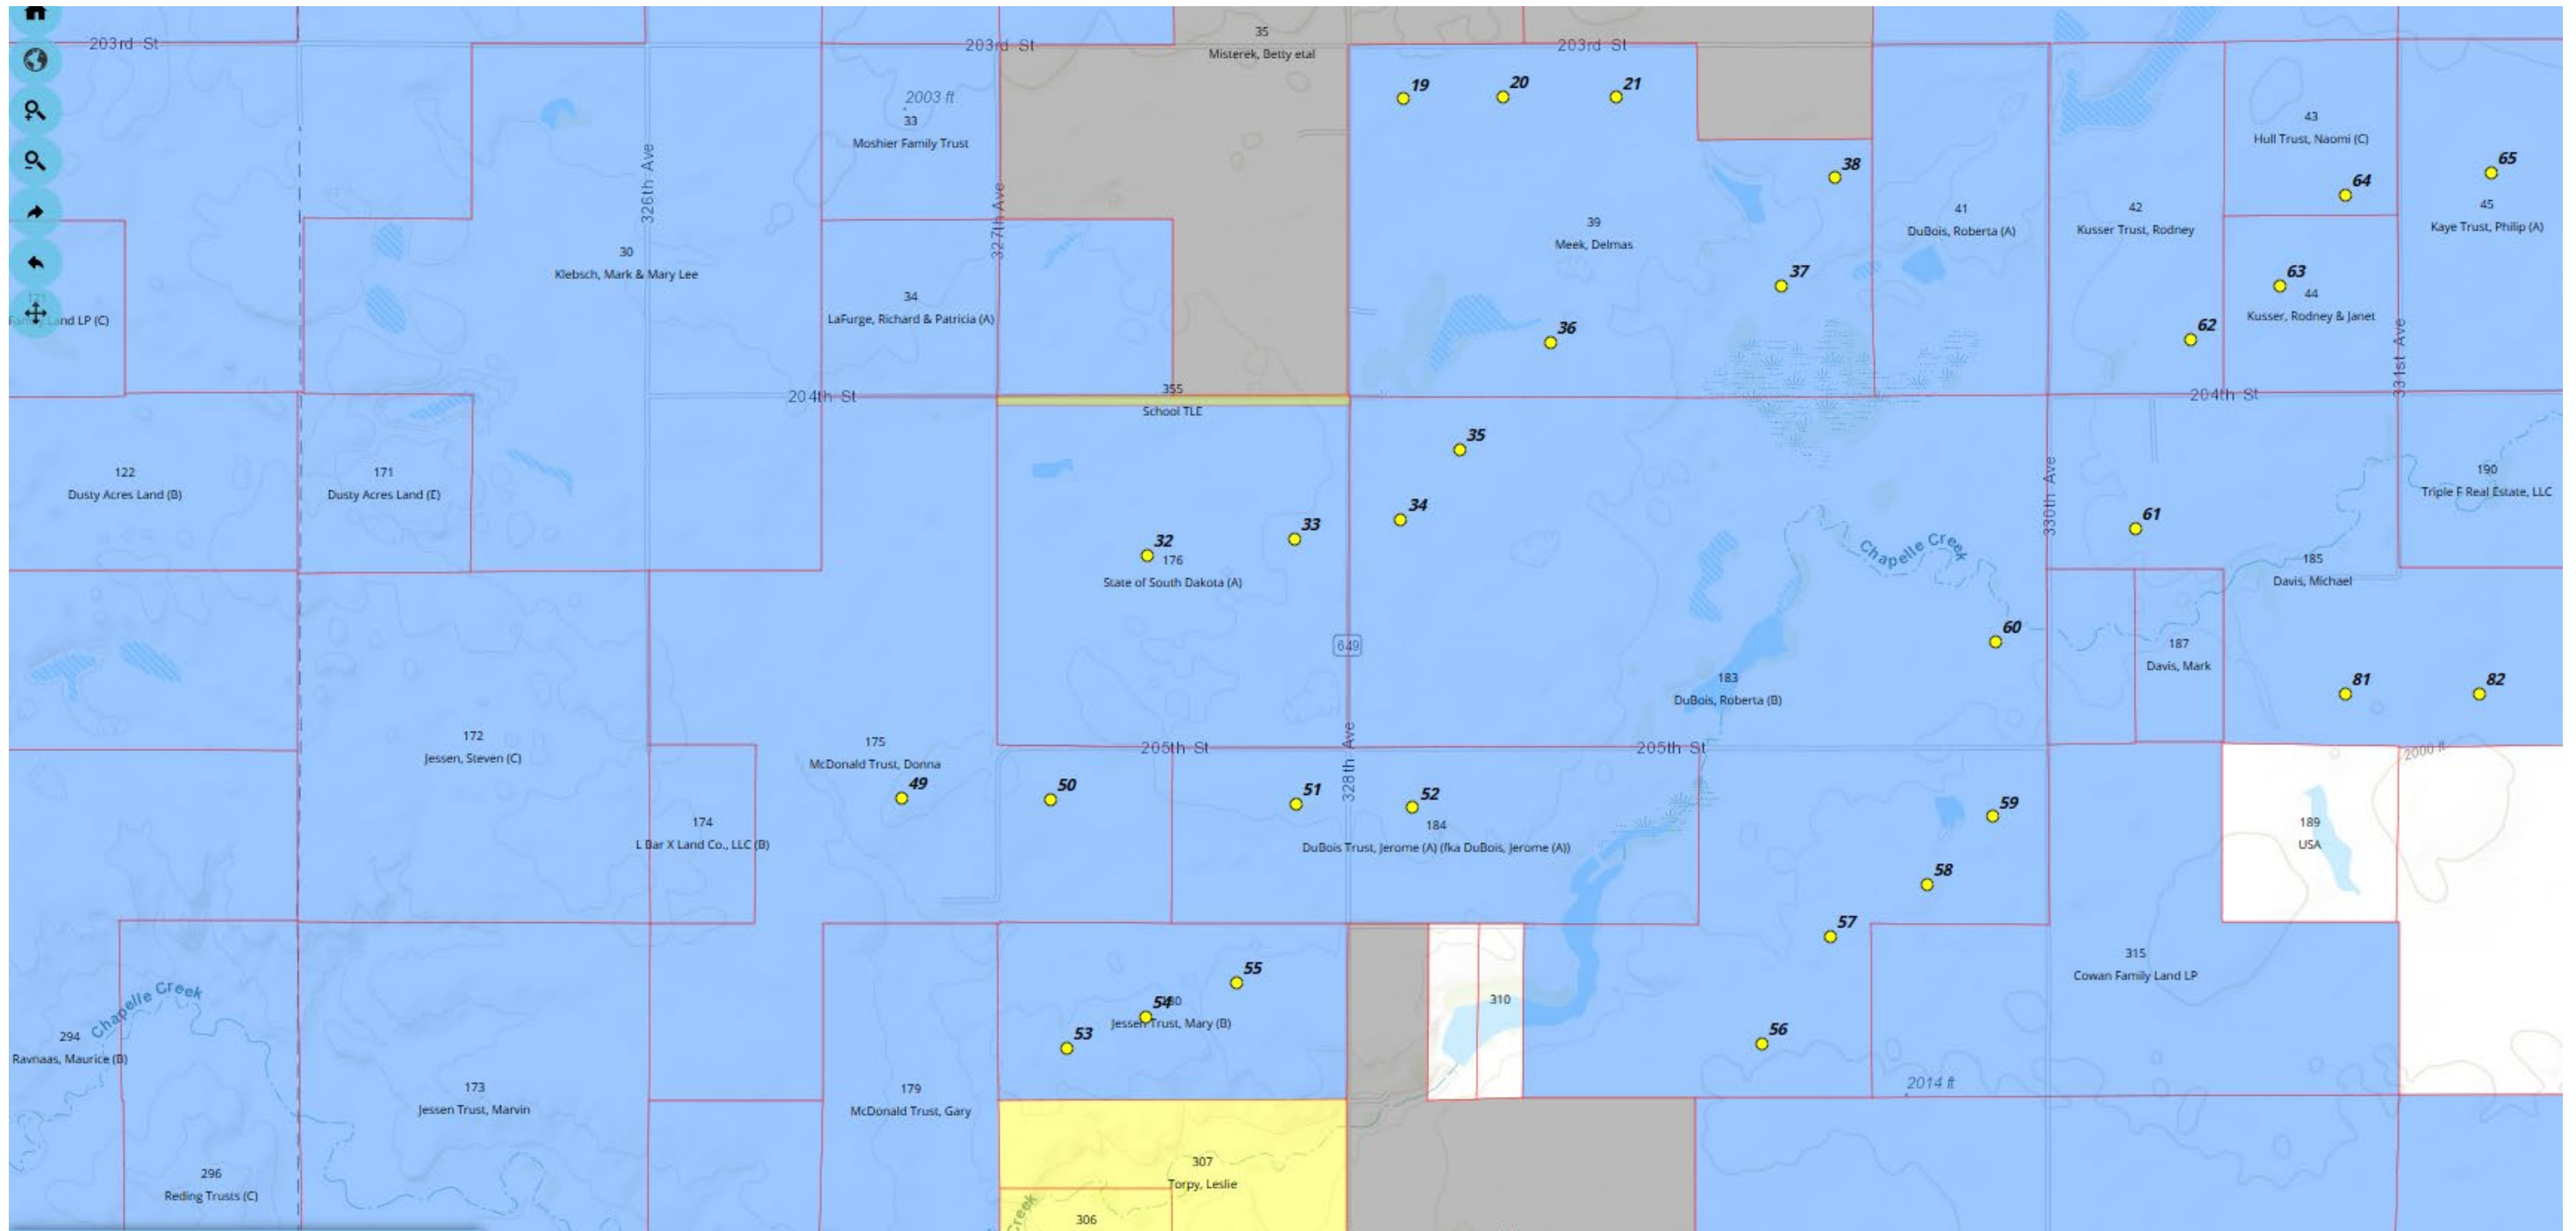

Southwest area - The following wind turbines are closer than 535 feet from a property line 47, 48, 62, 64, 66, 83. Please note. The landowners adjacent to this turbine locations have all signed waivers pursuant to State Statute.

Northeast area - The following wind turbines are closer than 535 feet from a property line 47, 48, 62, 64, 66, 83. Please note. The landowners adjacent to this turbine locations have all signed waivers pursuant to State Statute.

Southeast Area - The following wind turbines are closer than 535 feet from a property line 47, 48, 62, 64, 66, 83. Please note. The landowners adjacent to this turbine locations have all signed waivers pursuant to State Statute.