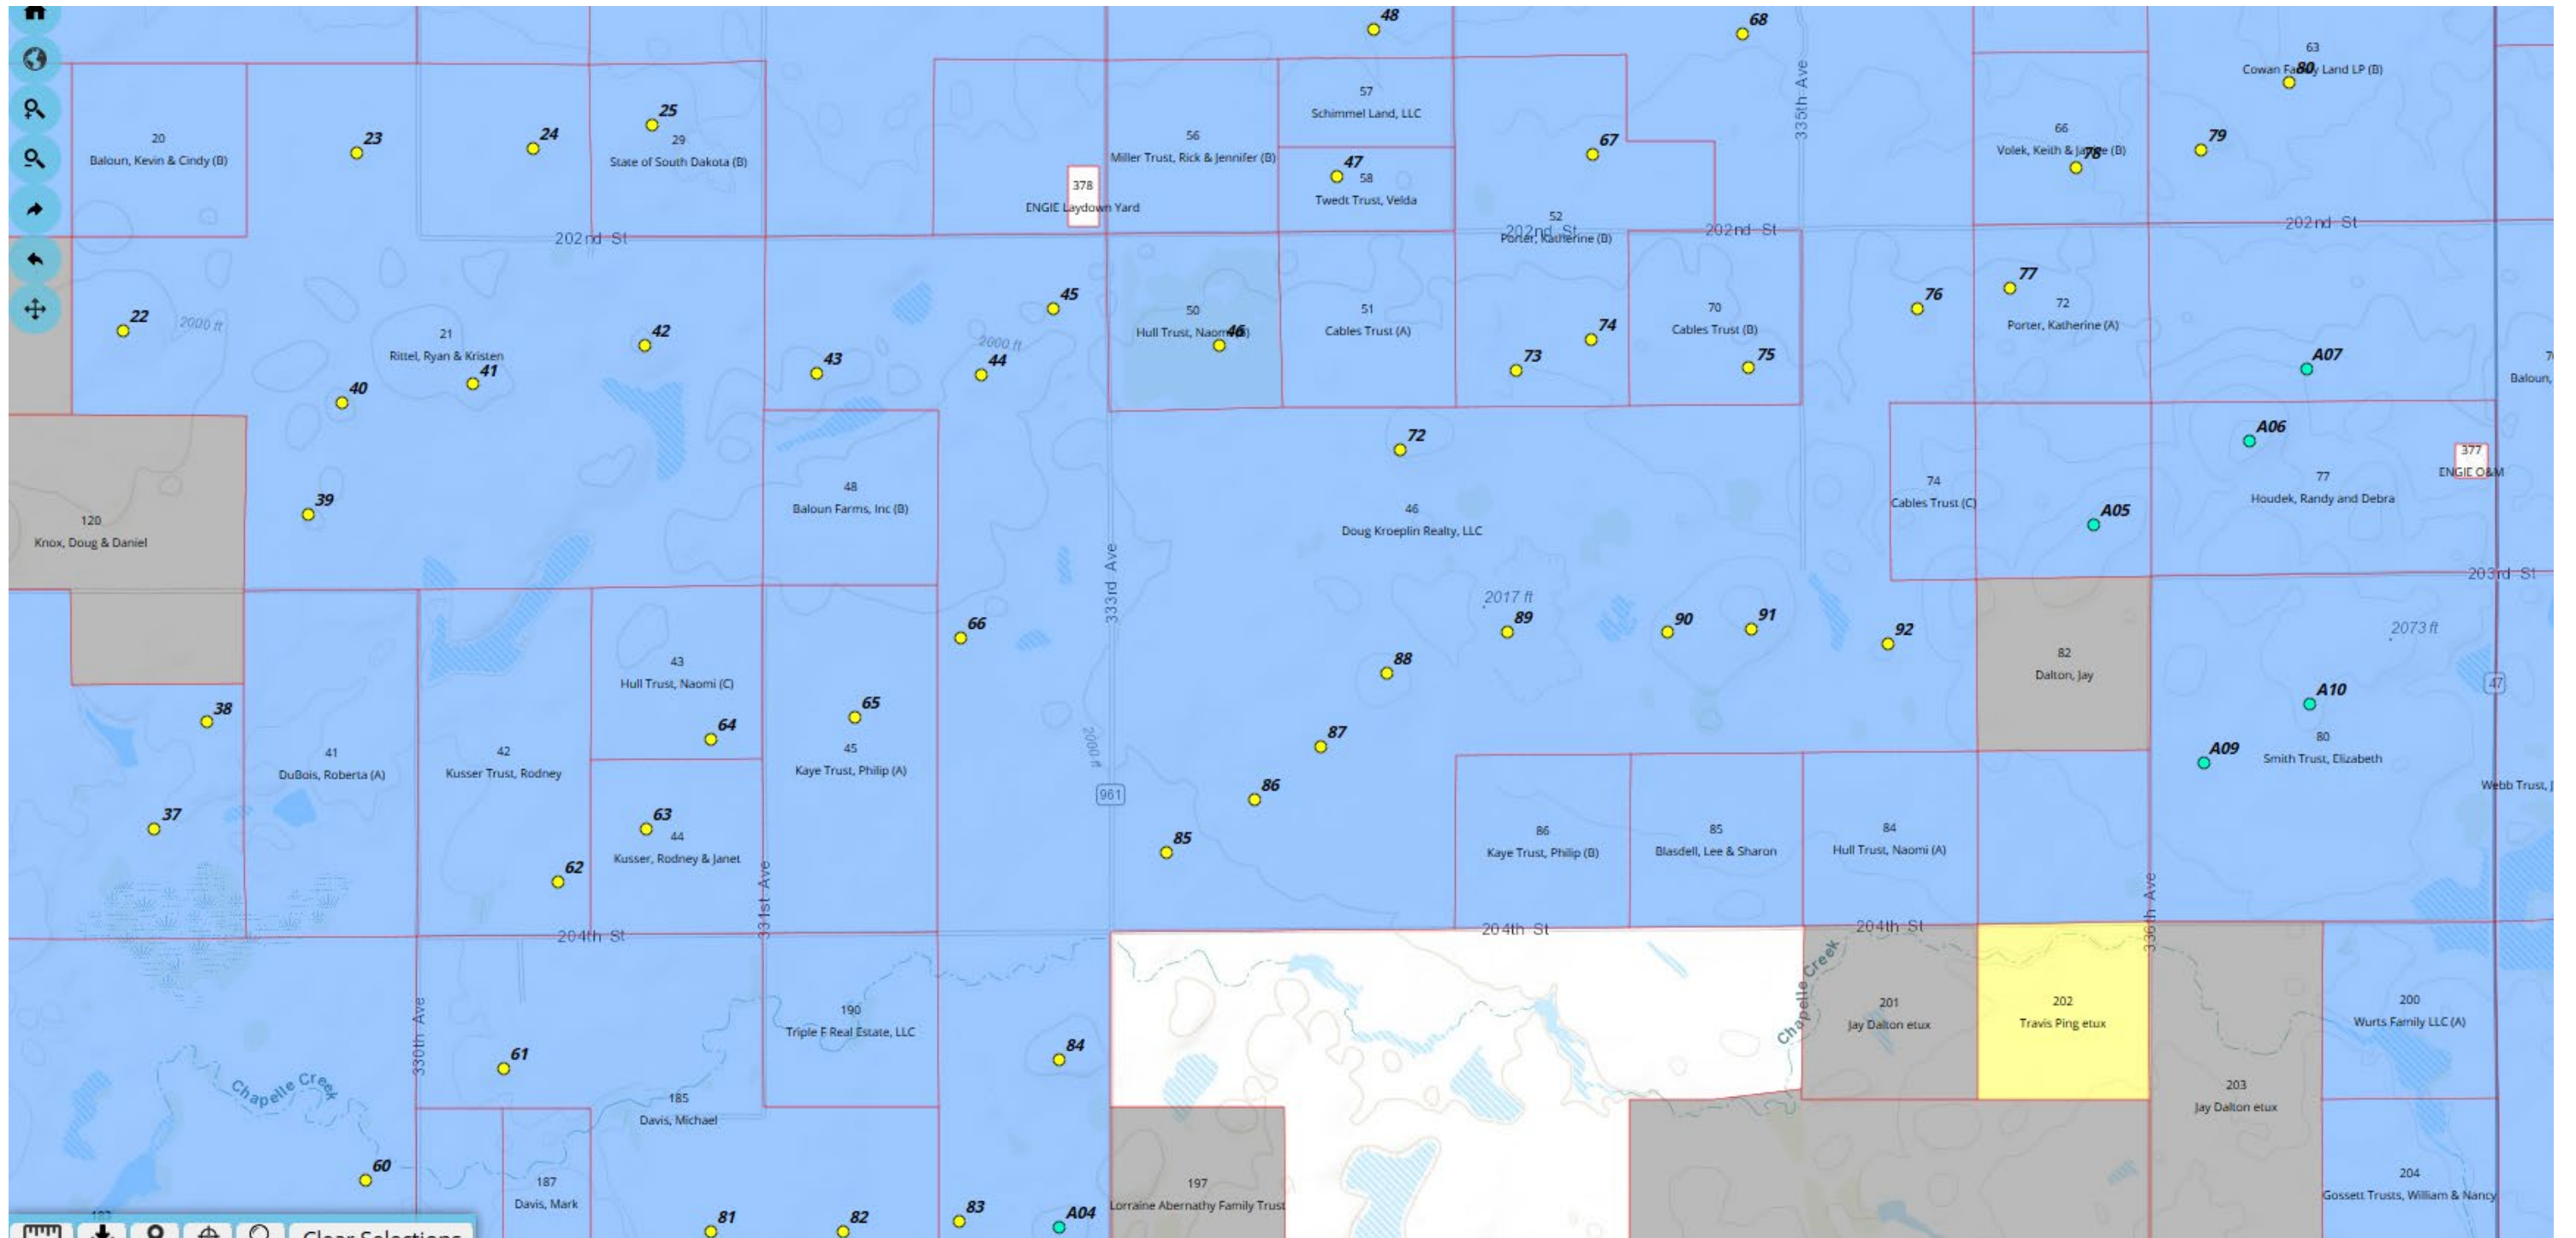

Southwest area - The following wind turbines are closer than 535 feet from a property line 47, 48, 62, 64, 66, 83. Please note. The landowners adjacent to this turbine locations have all signed waivers pursuant to State Statute.

Northeast area - The following wind turbines are closer than 535 feet from a property line 47, 48, 62, 64, 66, 83. Please note. The landowners adjacent to this turbine locations have all signed waivers pursuant to State Statute.

Southeast Area - The following wind turbines are closer than 535 feet from a property line 47, 48, 62, 64, 66, 83. Please note. The landowners adjacent to this turbine locations have all signed waivers pursuant to State Statute.