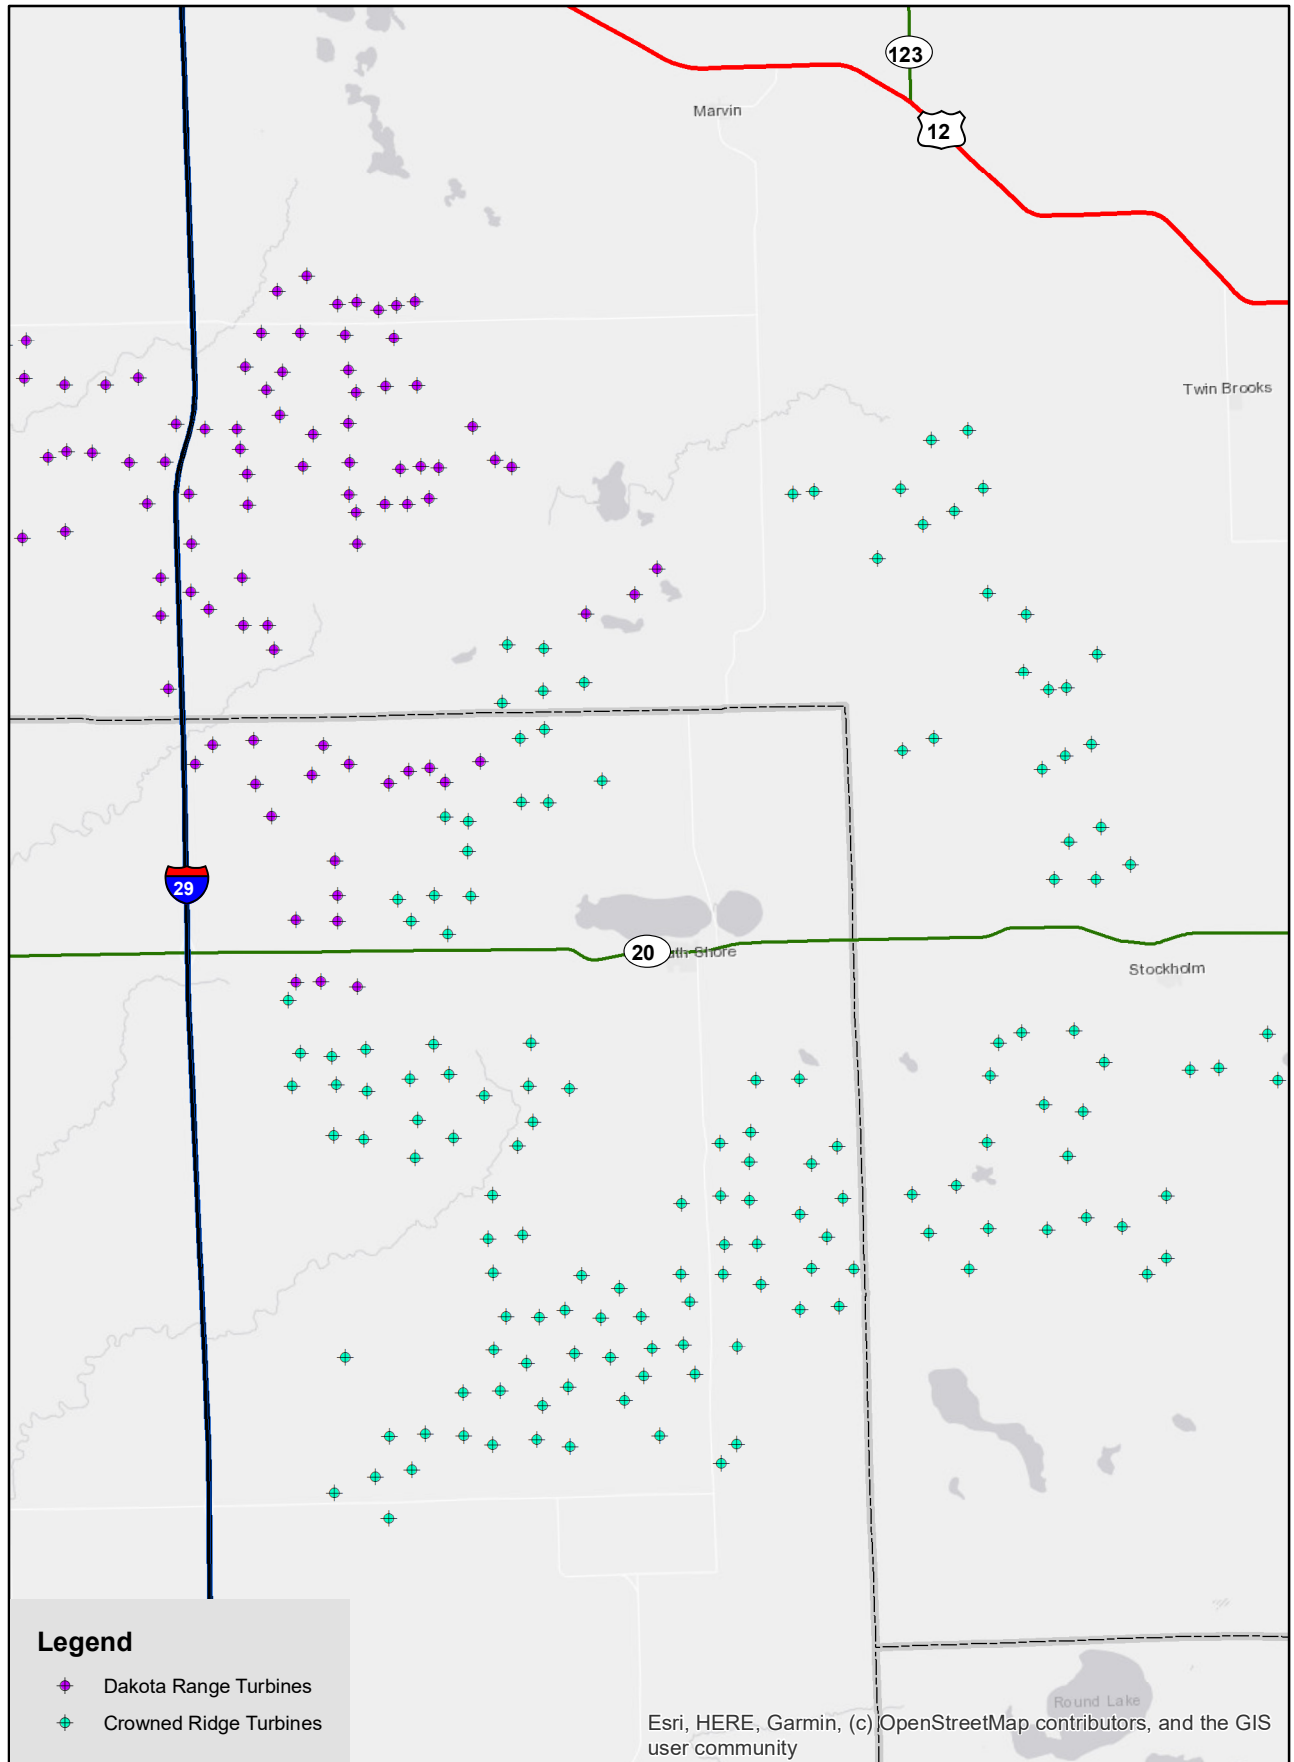

Exhibit_DK-7: Crowned Ridge and Dakota Range Wind Turbines

Esri, HERE, Garmin, (c) OpenStreetMap contributors, and the GIS user community