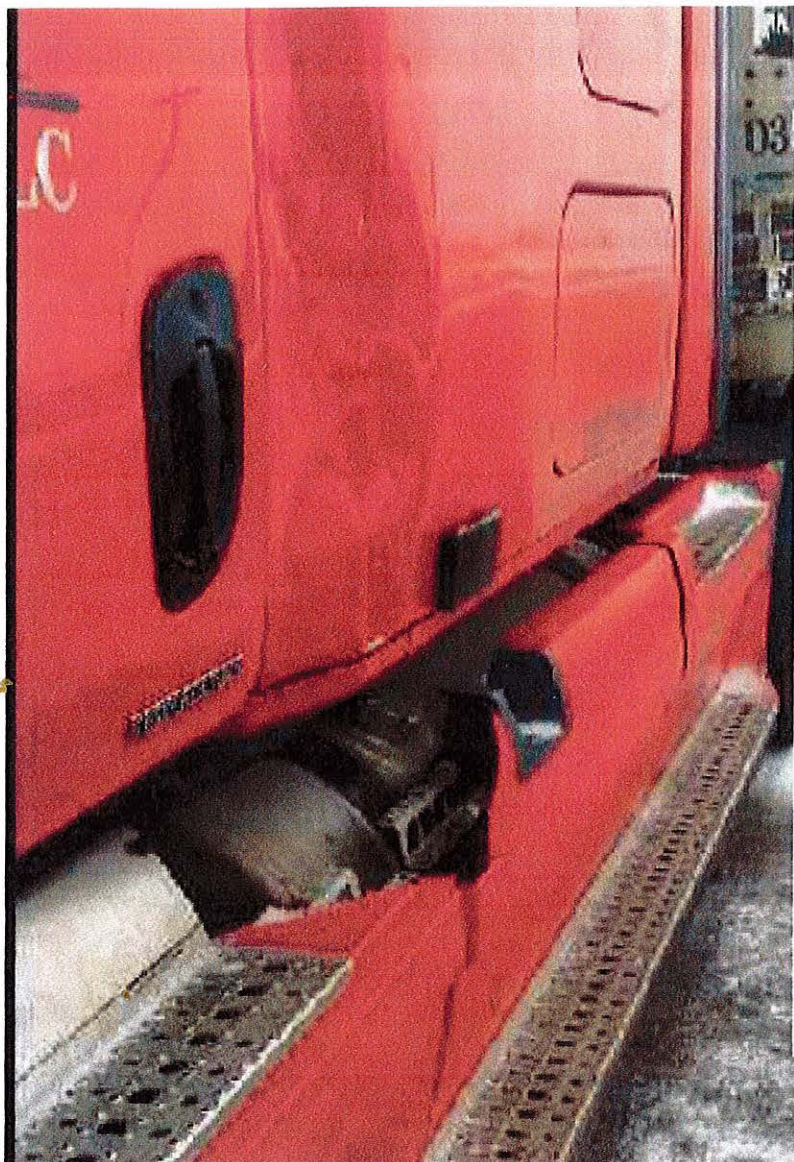

WARNING!

**DO NOT PASS THIS POINT FOR
YOUR SAFETY**

**ICE AND OTHER HEAVY OBJECTS
CAN BE THROWN LONG DISTANCES
FROM WIND TURBINE TOWERS AT
HIGH VELOCITY AND CAN KILL!**

EMERGENCY: 508-251-7744

Brookfield

**Freeborn County, Minnesota
February 2018
Ice Throw from the Bent Tree Wind Farm
Highway 13**