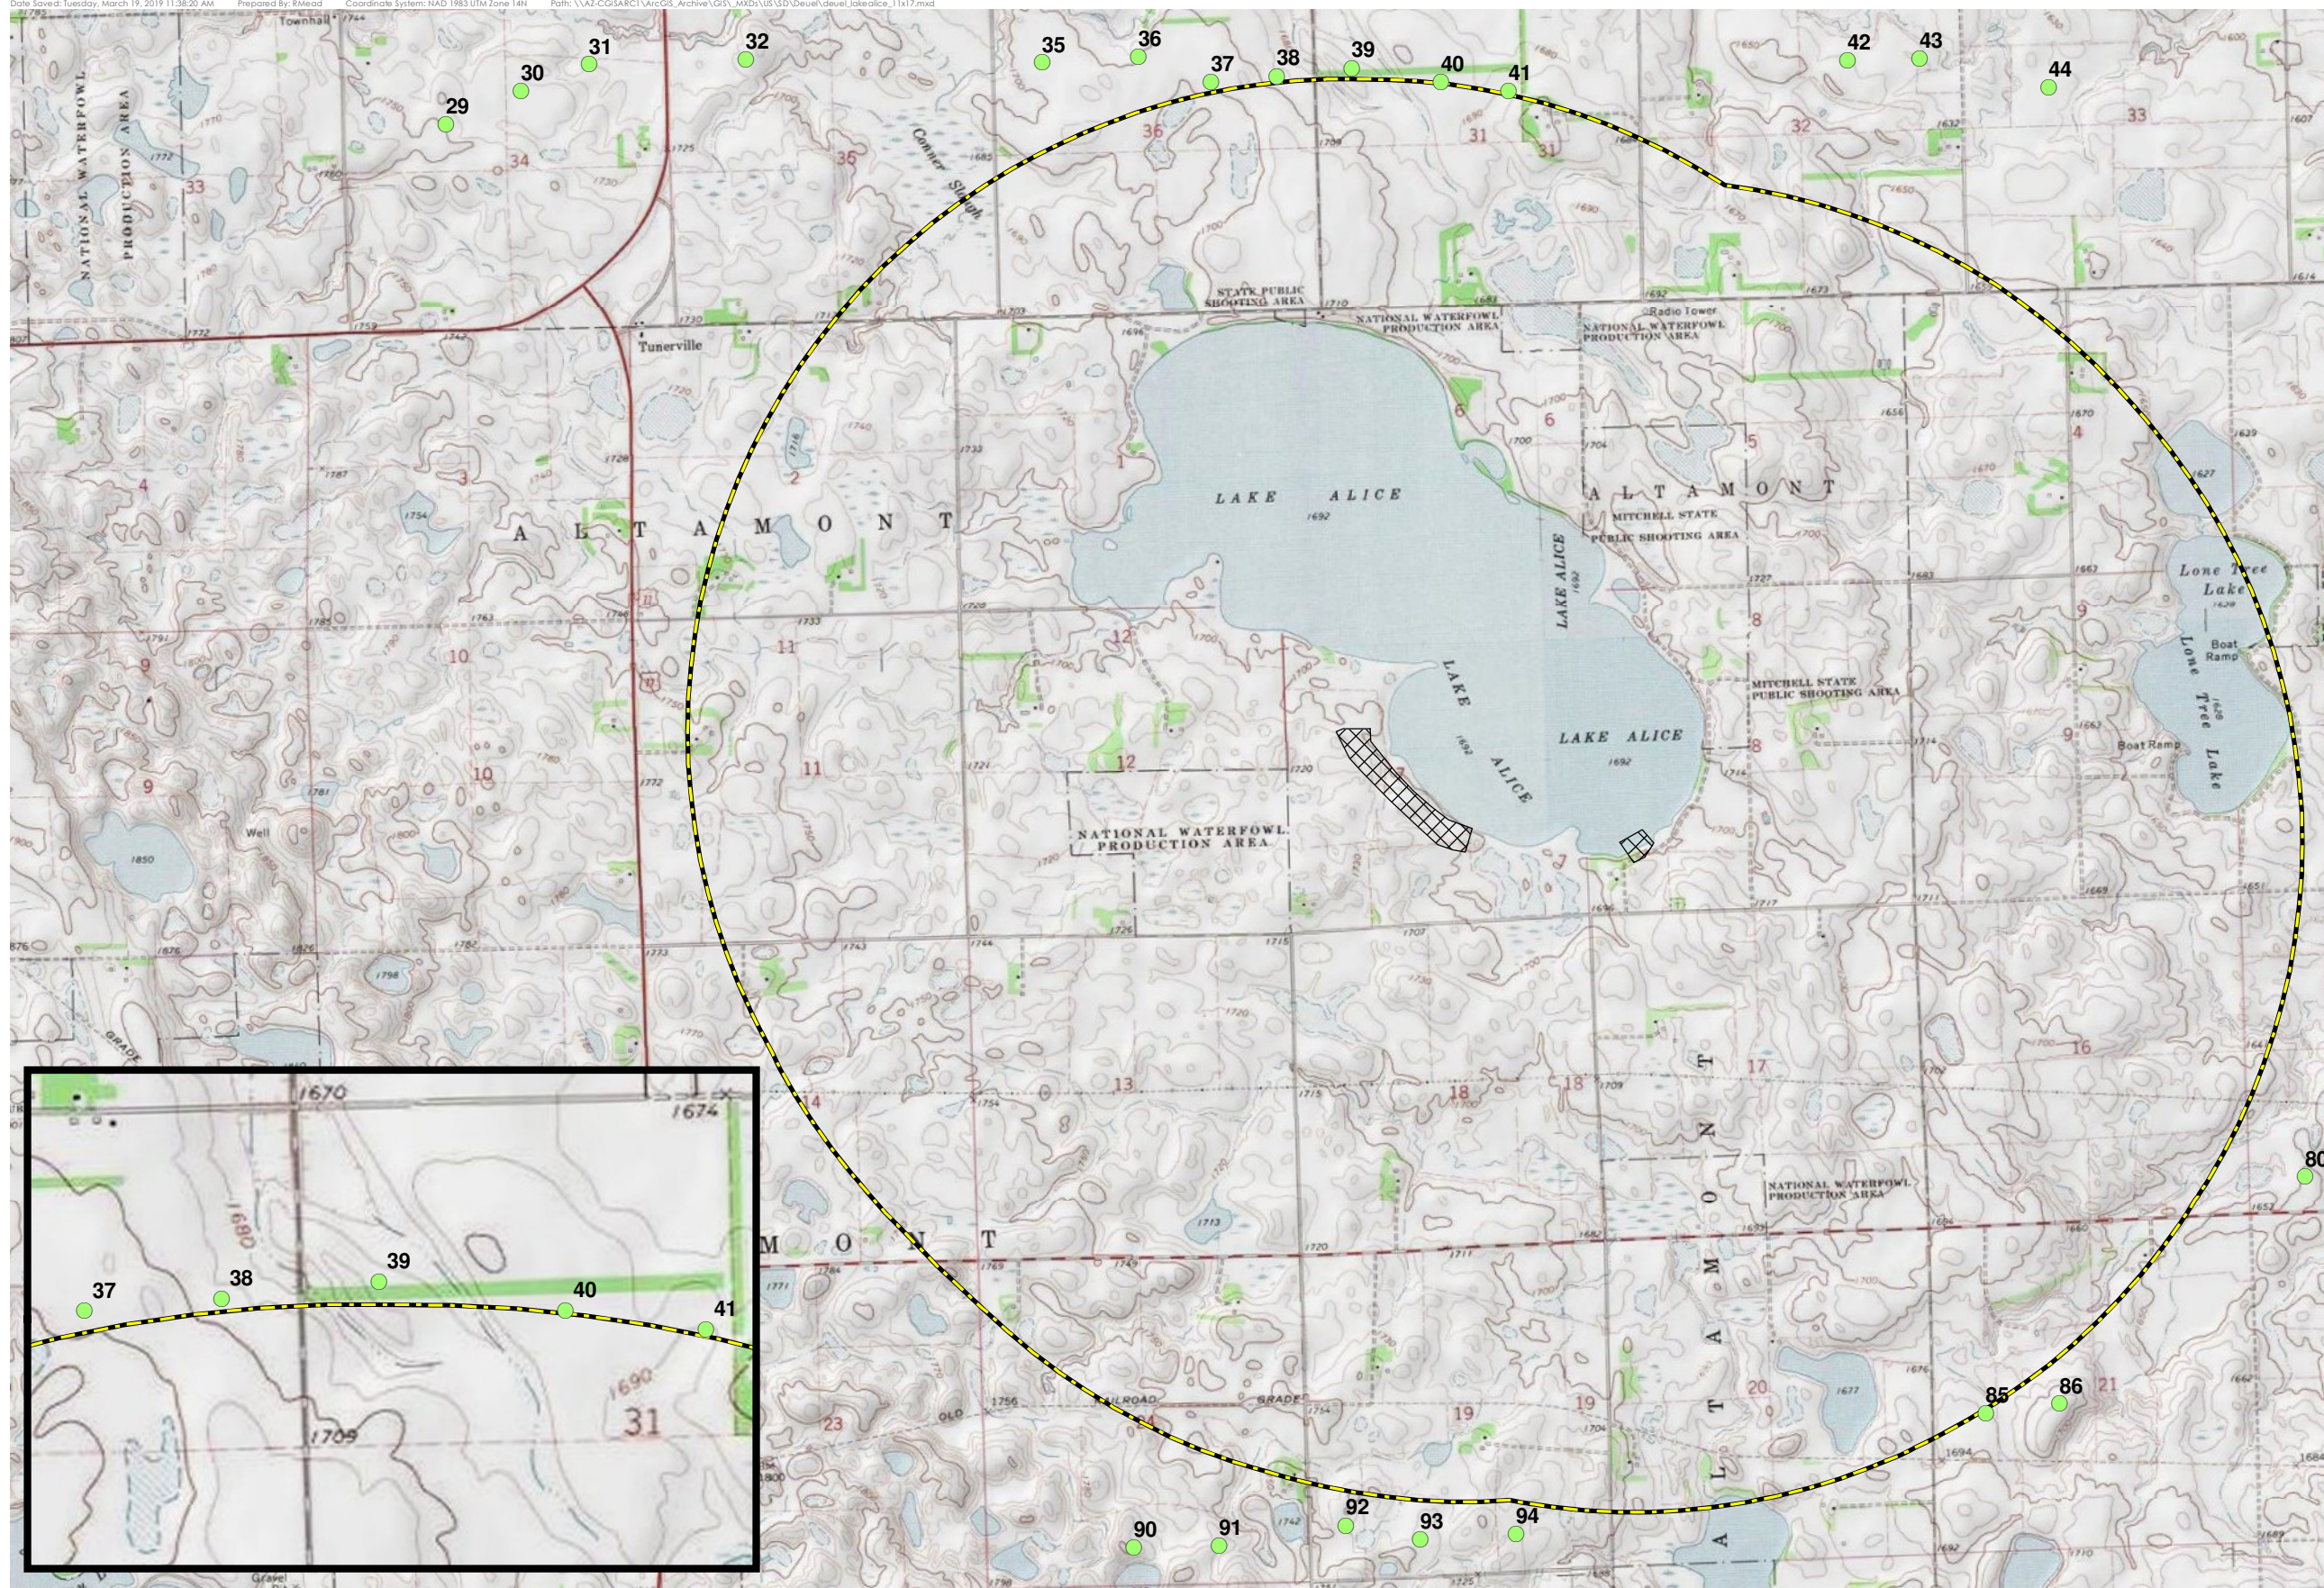

Attachment 2

Legend

- Turbine Location
- Lake Park District
- 2 Mile Setback

Lake Park District Setback

Deuel Harvest North Wind Farm | Deuel County, South Dakota

Rev. 00
March 19, 2019