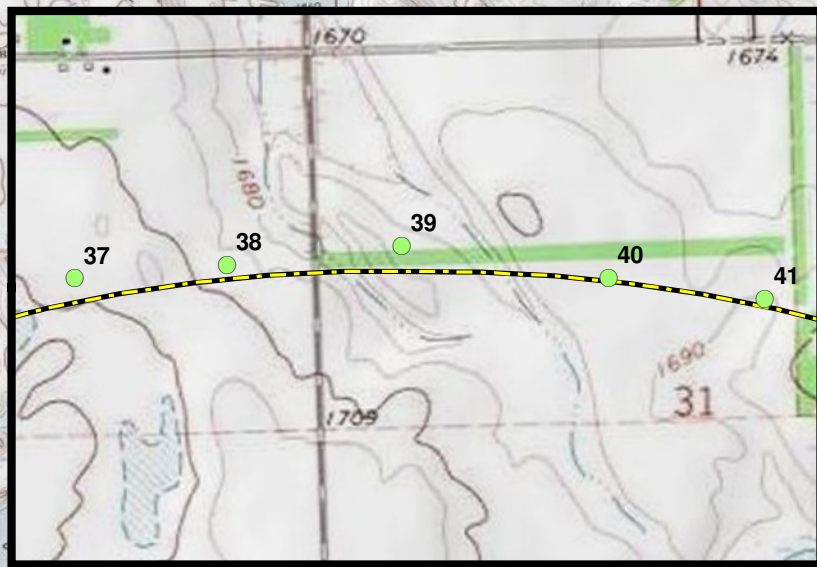

Attachment 2

Legend

- Turbine Location
- Lake Park District
- 2 Mile Setback

Lake Park District Setback

Deuel Harvest North Wind Farm | Deuel County, South Dakota

Rev. 00
March 19, 2019