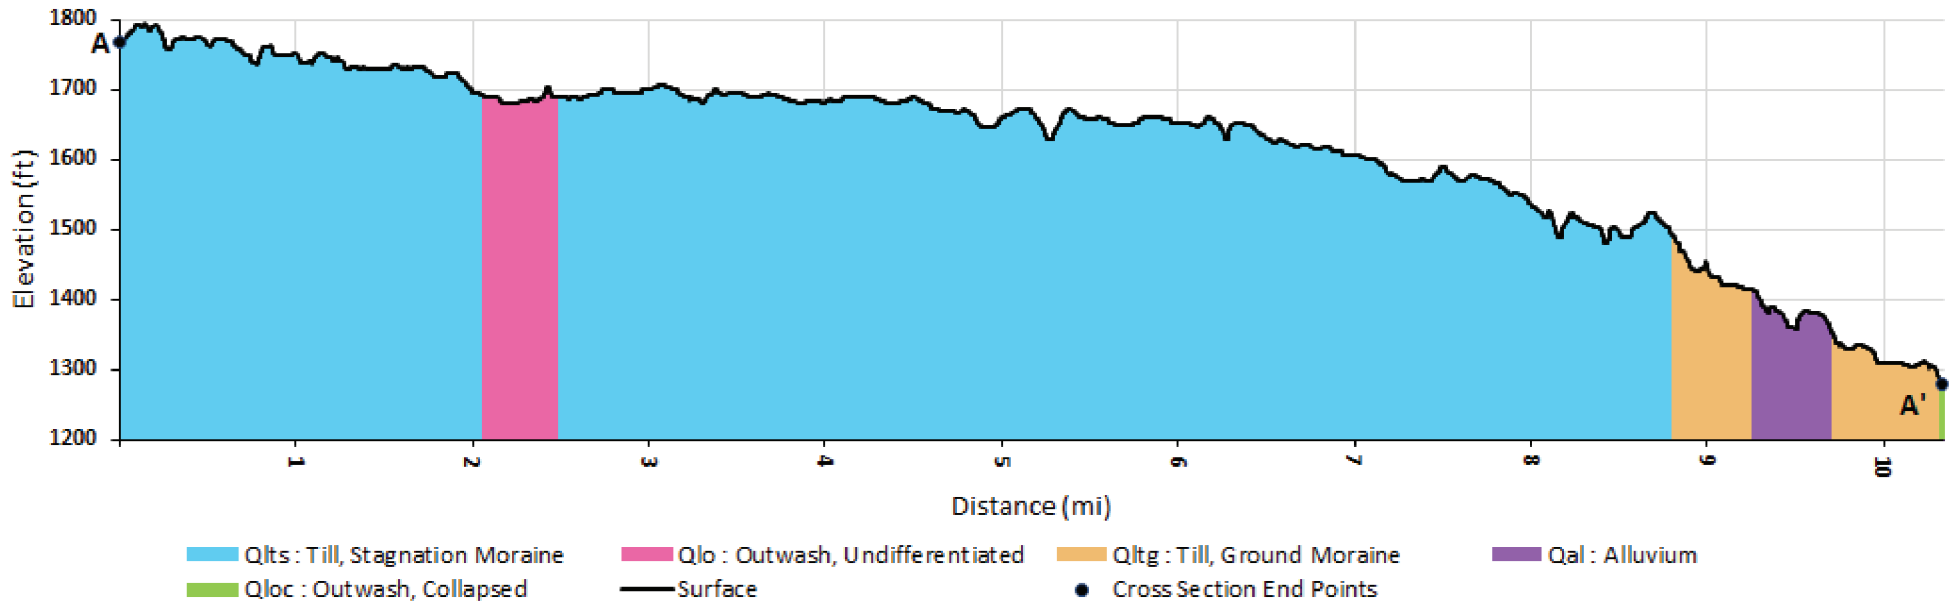

A - A' Profile

Figure A-10
 Surficial Geology Cross Section A-A'
 Deuel Harvest North Wind Farm
 Deuel Harvest Wind Energy LLC
 Deuel County, South Dakota