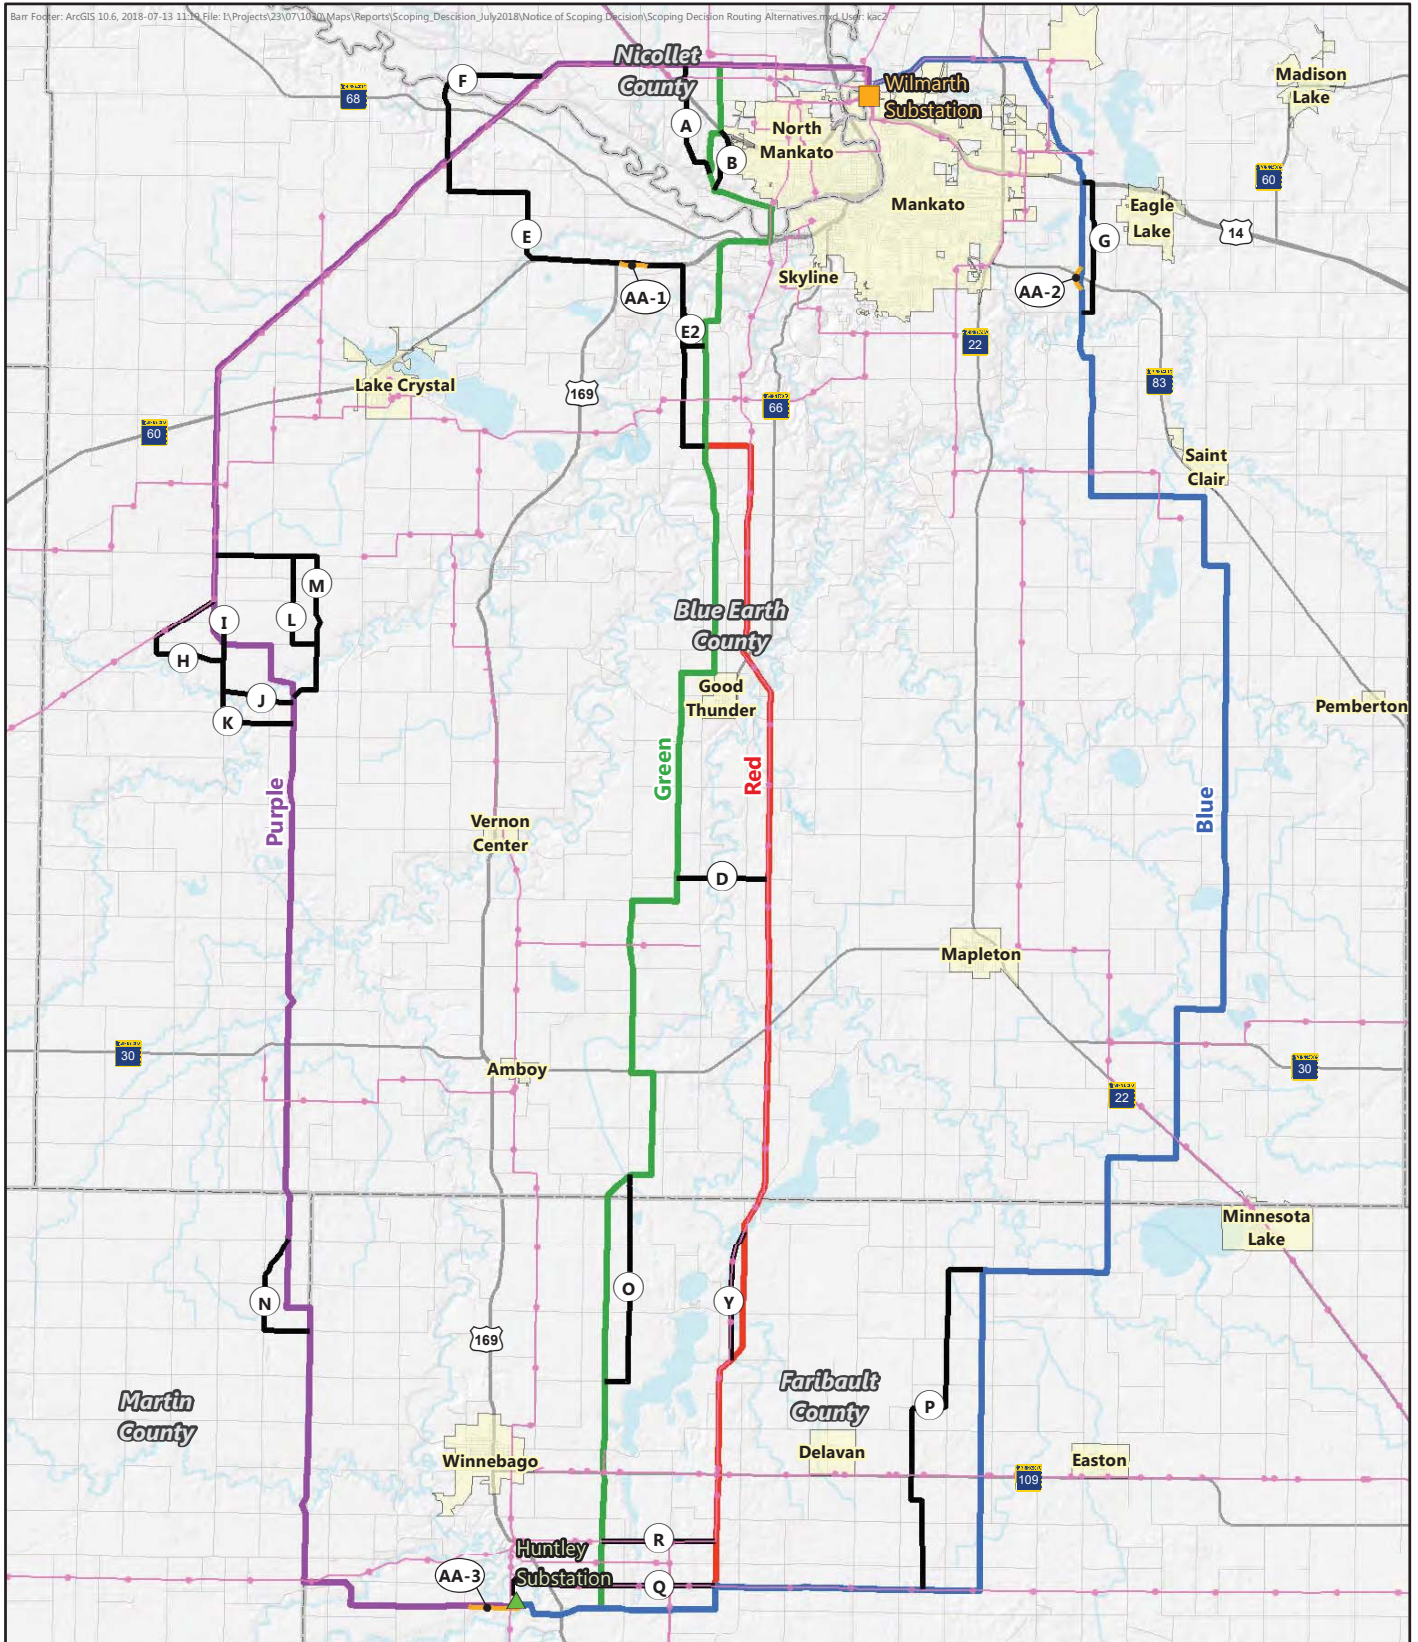

Huntley-Wilmarth Project Route Alternatives Map

- Blue Route
- Green Route
- Purple Route
- Red Route
- Route Segment
- Alignment Alternative

- Huntley Substation
- Wilmarth Substation
- Existing Transmission Line

SCOPING DECISION ROUTING ALTERNATIVES

Huntley-Wilmarth 345kV Project