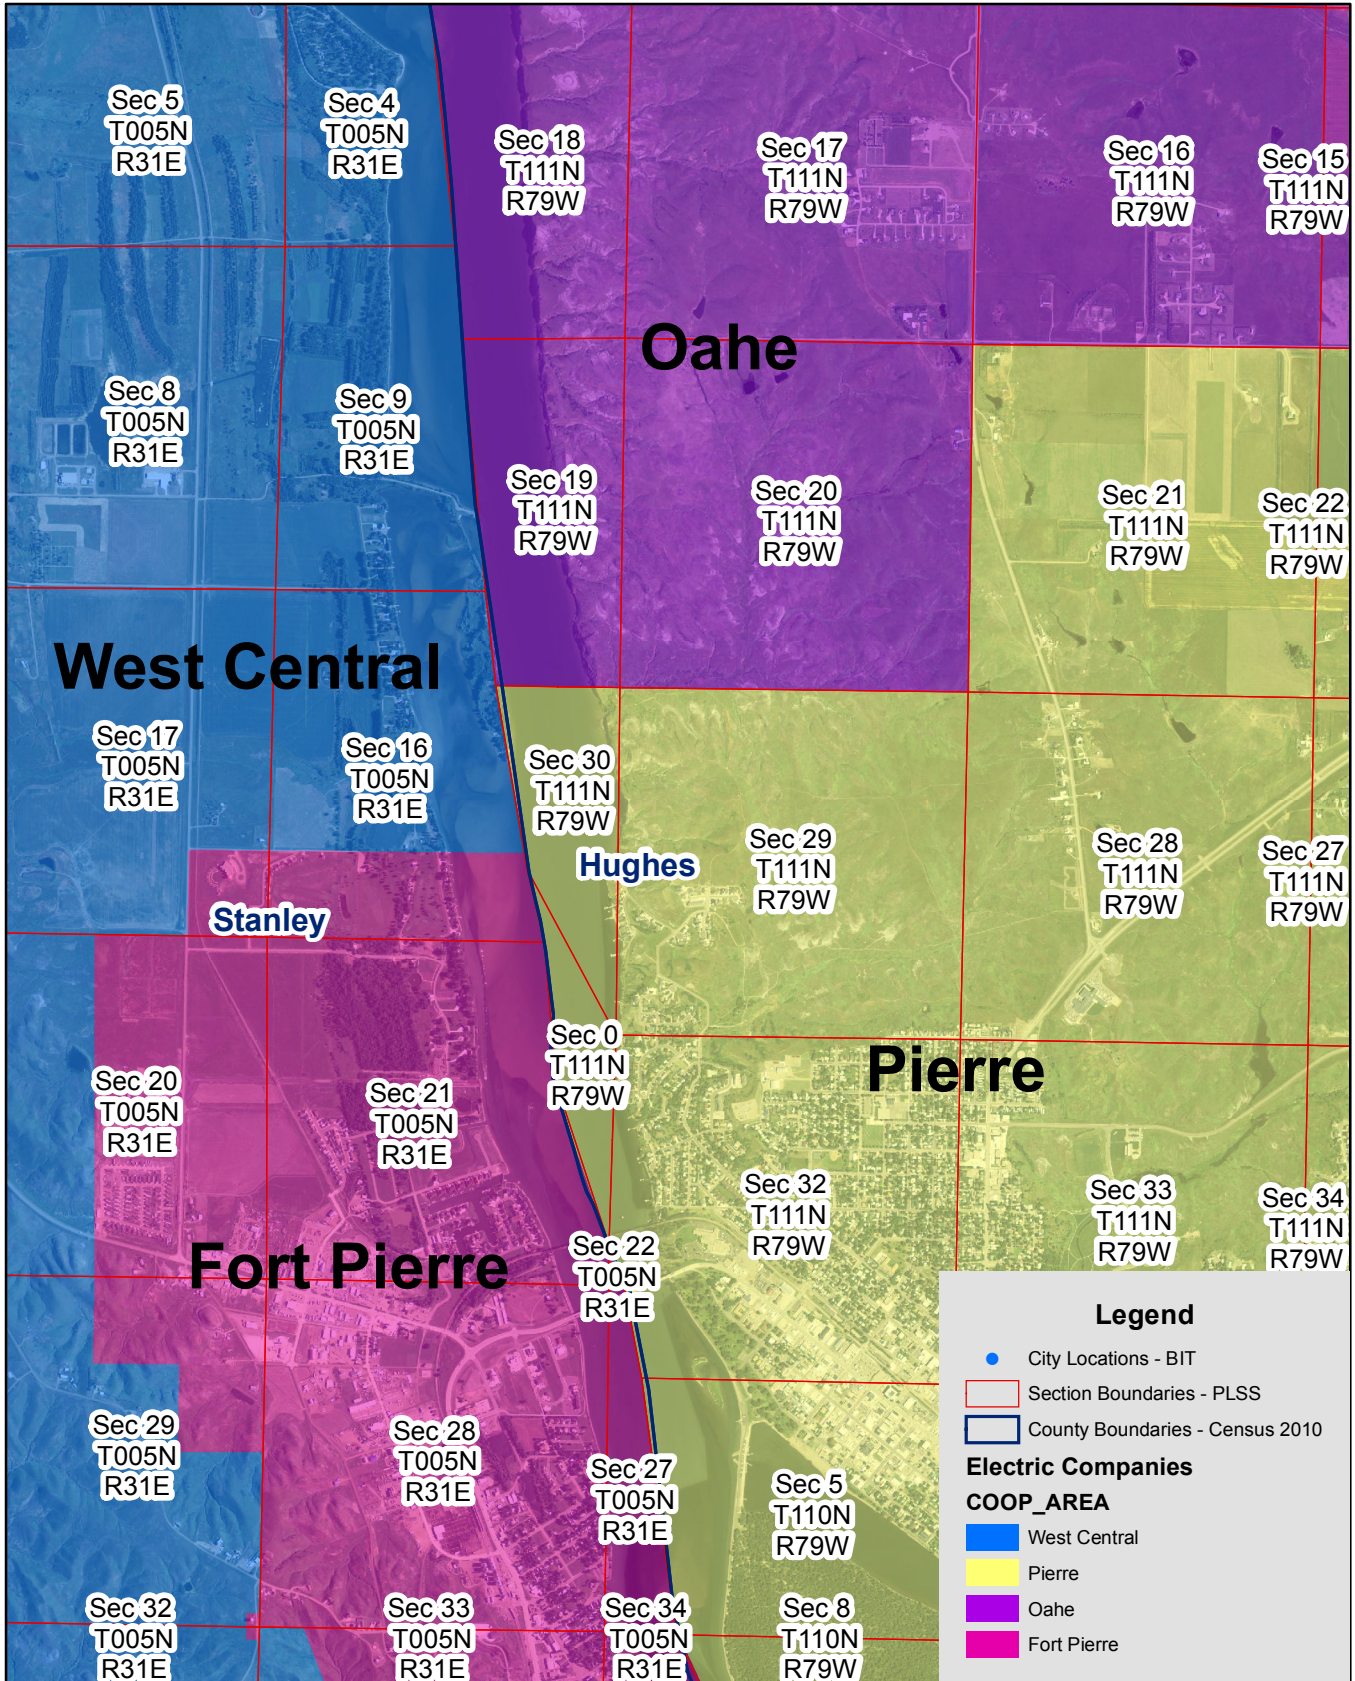

# Exhibit B

West Central & Pierre Electric Service Territory Boundary

Page 1 of 2

# Exhibit B

West Central & Pierre Electric Service Territory Boundary

Page 2 of 2