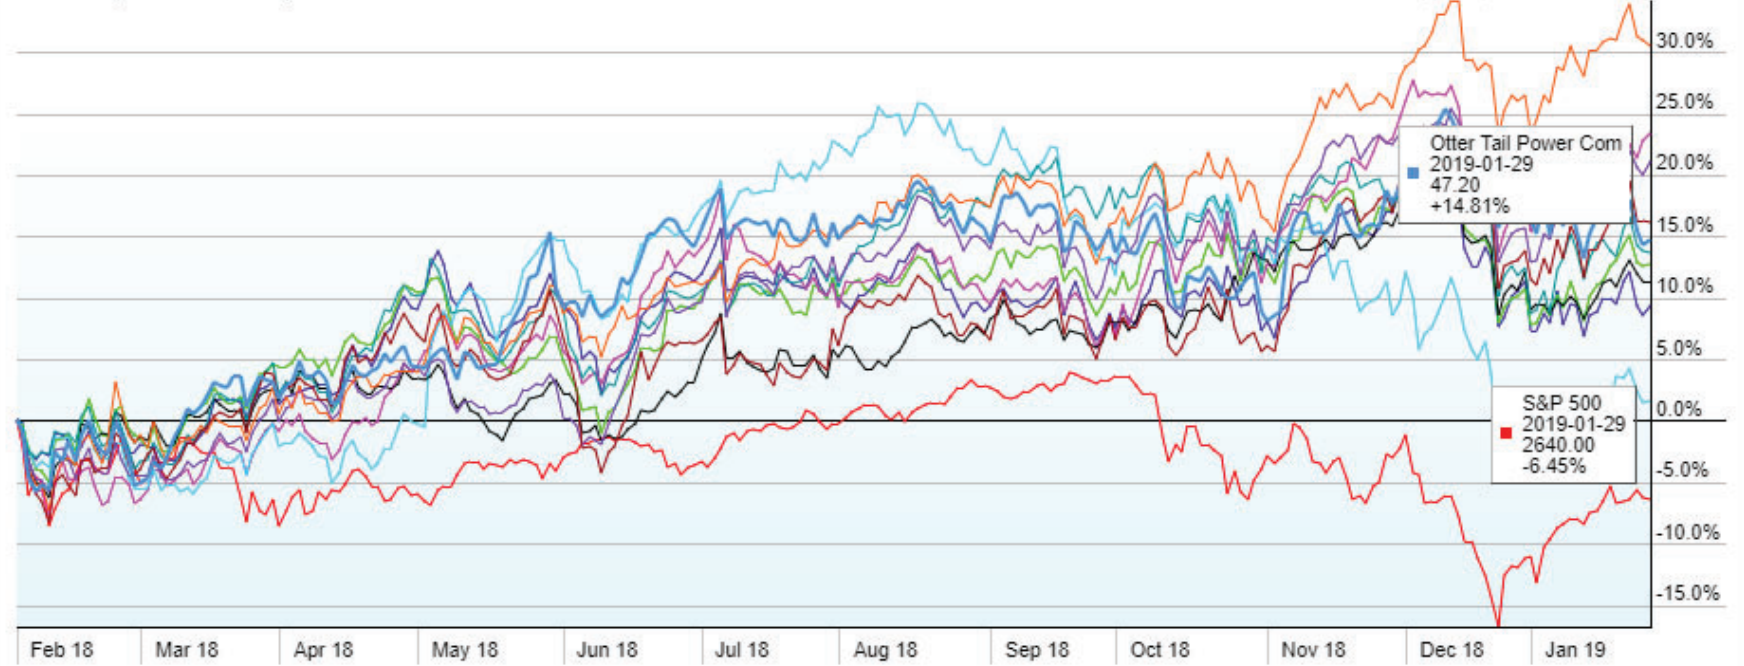

PerfChart of $SPX, ALE, LNT, BKH, EE, HE, IDA, NWE, OGE, PNM, OTTR

■ S&P 500
■ Allele
■ Alliant Energy
■ Black Hills
■ El Paso Electric
■ Hawaiian Electric
■ Idacorp
■ NorthWestern
■ OGE Energy
■ Public NM
■ Otter Tail Power

01 February 2018 - 29 January 2019

Copyright, StockCharts.com

249 days