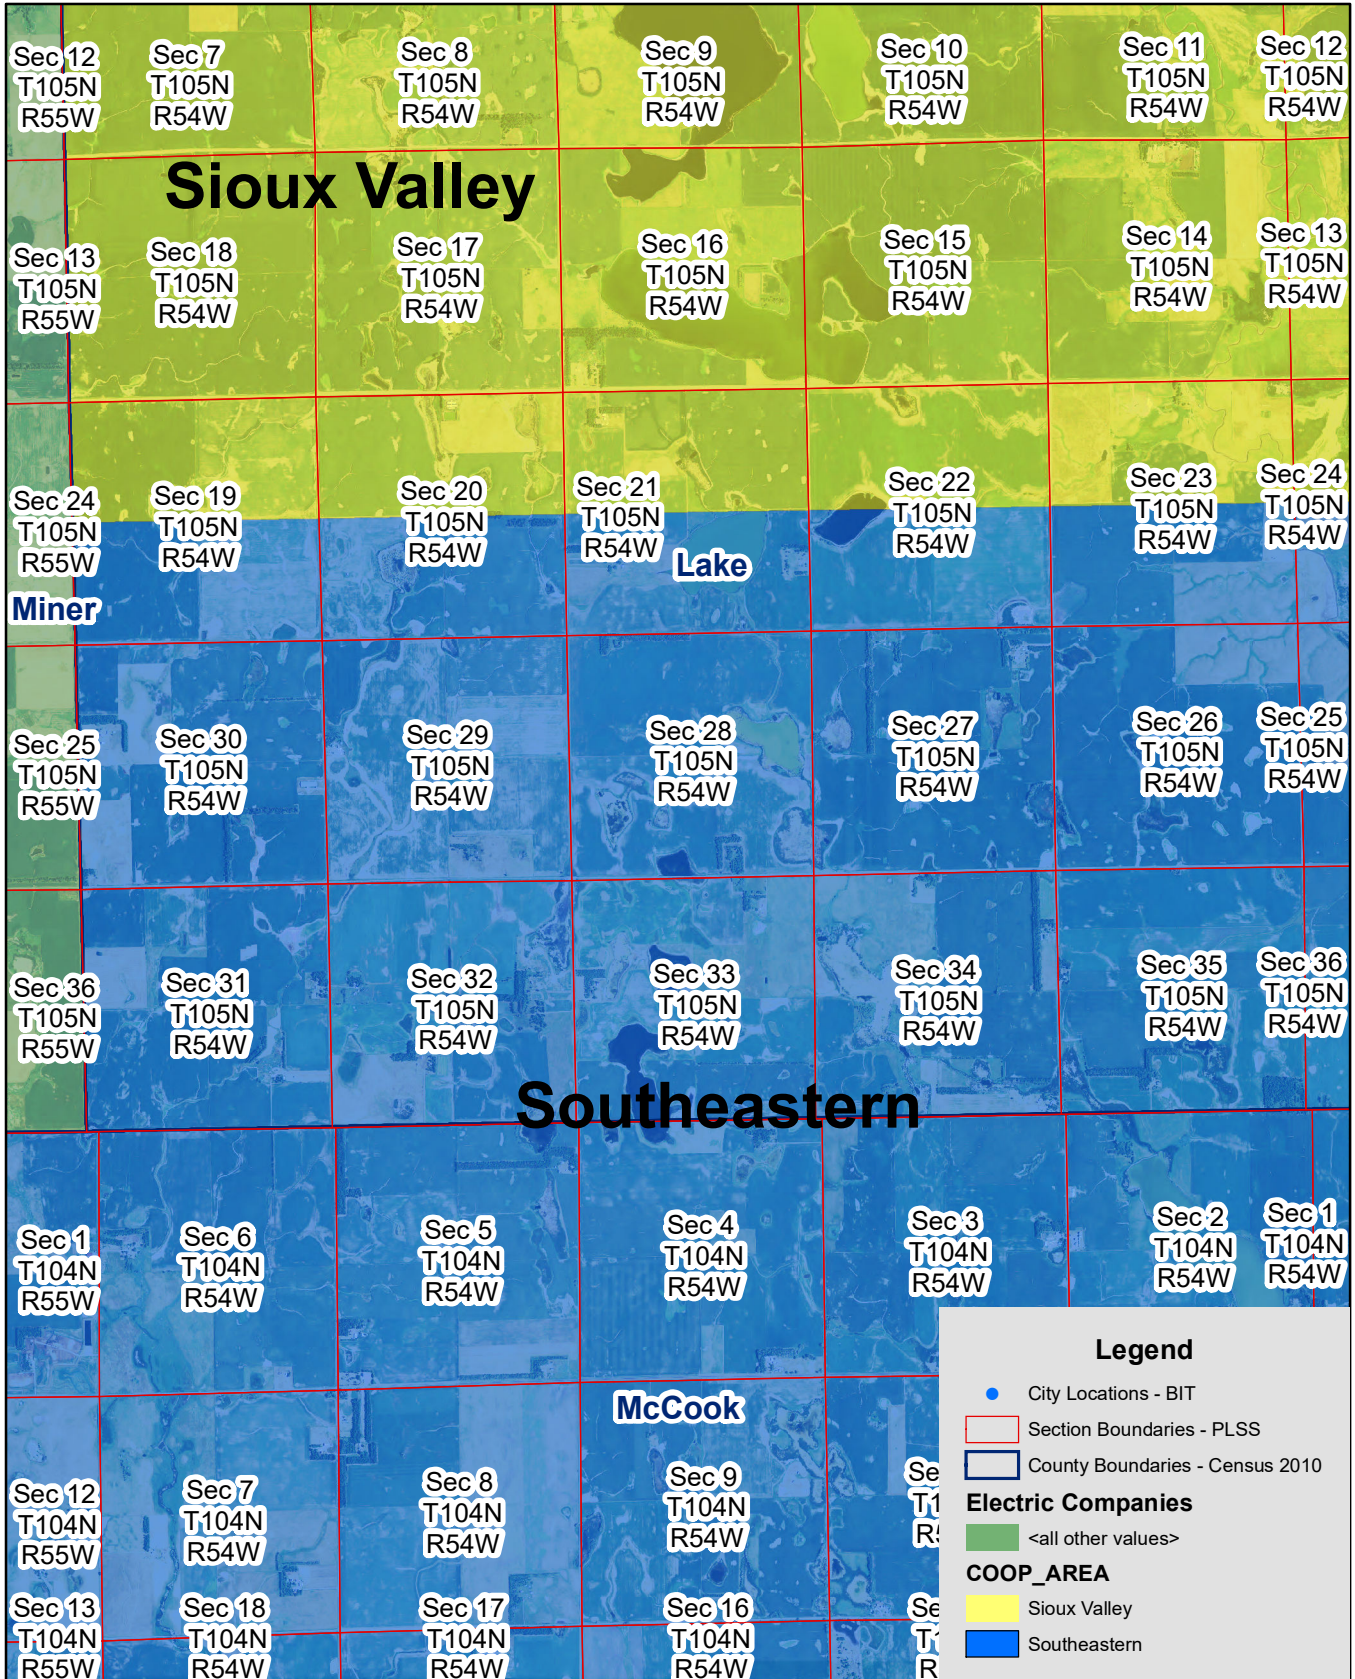

# Exhibit B

Sioux Valley & Southeastern Electric Service Territory Boundary

Page 1 of 12

# Exhibit B

Sioux Valley & Southeastern Electric Service Territory Boundary

Page 2 of 12

# Exhibit B

Sioux Valley & Southeastern Electric Service Territory Boundary

Page 3 of 12

# Exhibit B

Sioux Valley & Southeastern Electric Service Territory Boundary

Page 4 of 12