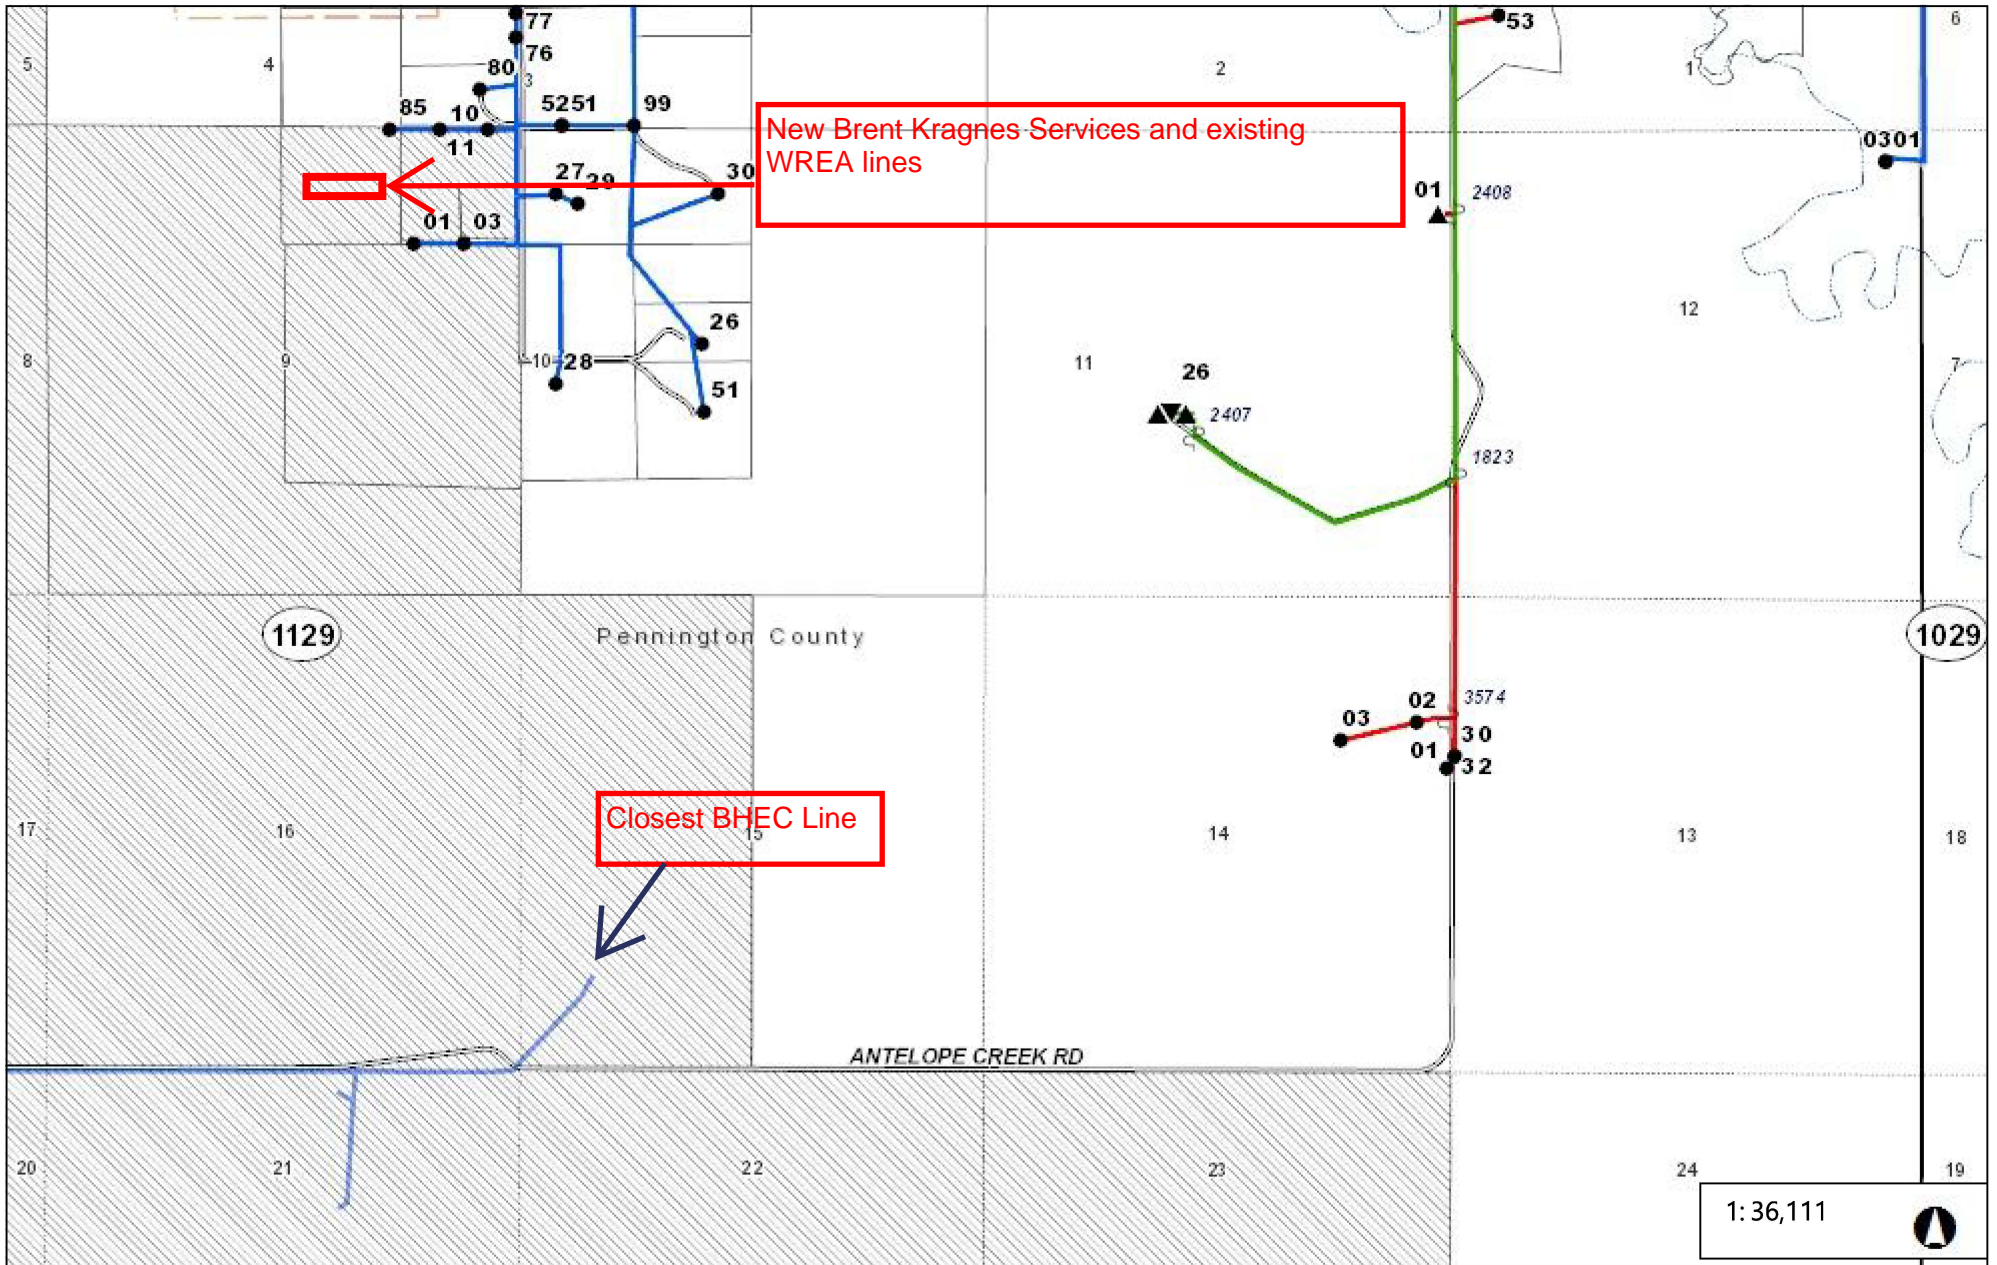

West River Electric Association

This map is a user generated static output from an Internet mapping site and is for reference only. Data layers that appear on this map may or may not be accurate, current, or otherwise reliable.
THIS MAP IS NOT TO BE USED FOR NAVIGATION