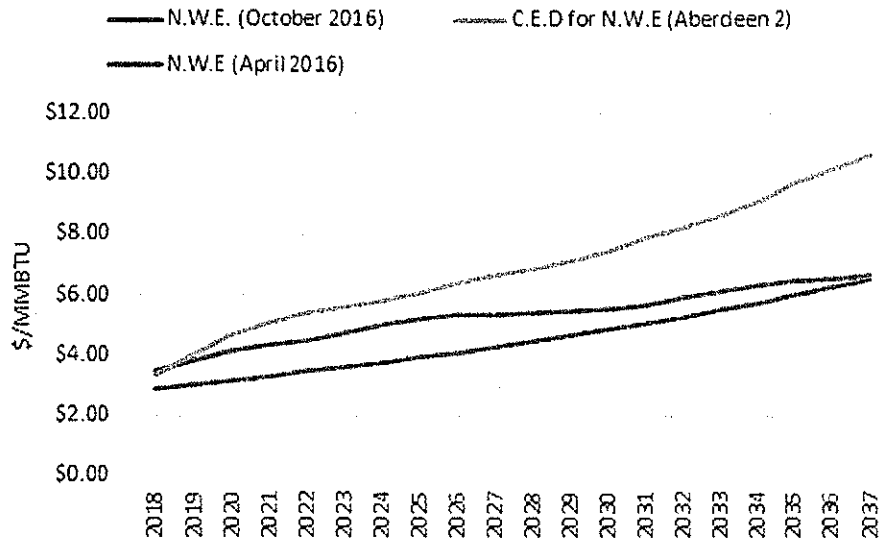

N.W.E v. C.E.D Natural Gas Prices

Source: Aberdeen 2 prices from spreadsheet : **ConEd response to 5th PSC data request (Excel spreadsheet – tab Fuel Costs**

N.W.E prices from “N.W.E response to Juhl 2nd DR 1-8) natural gas prices” (Excel Spreadsheet) for October 2016 data and response to Juhl 1st data request 001(b) electricity and natural gas prices for April 2016