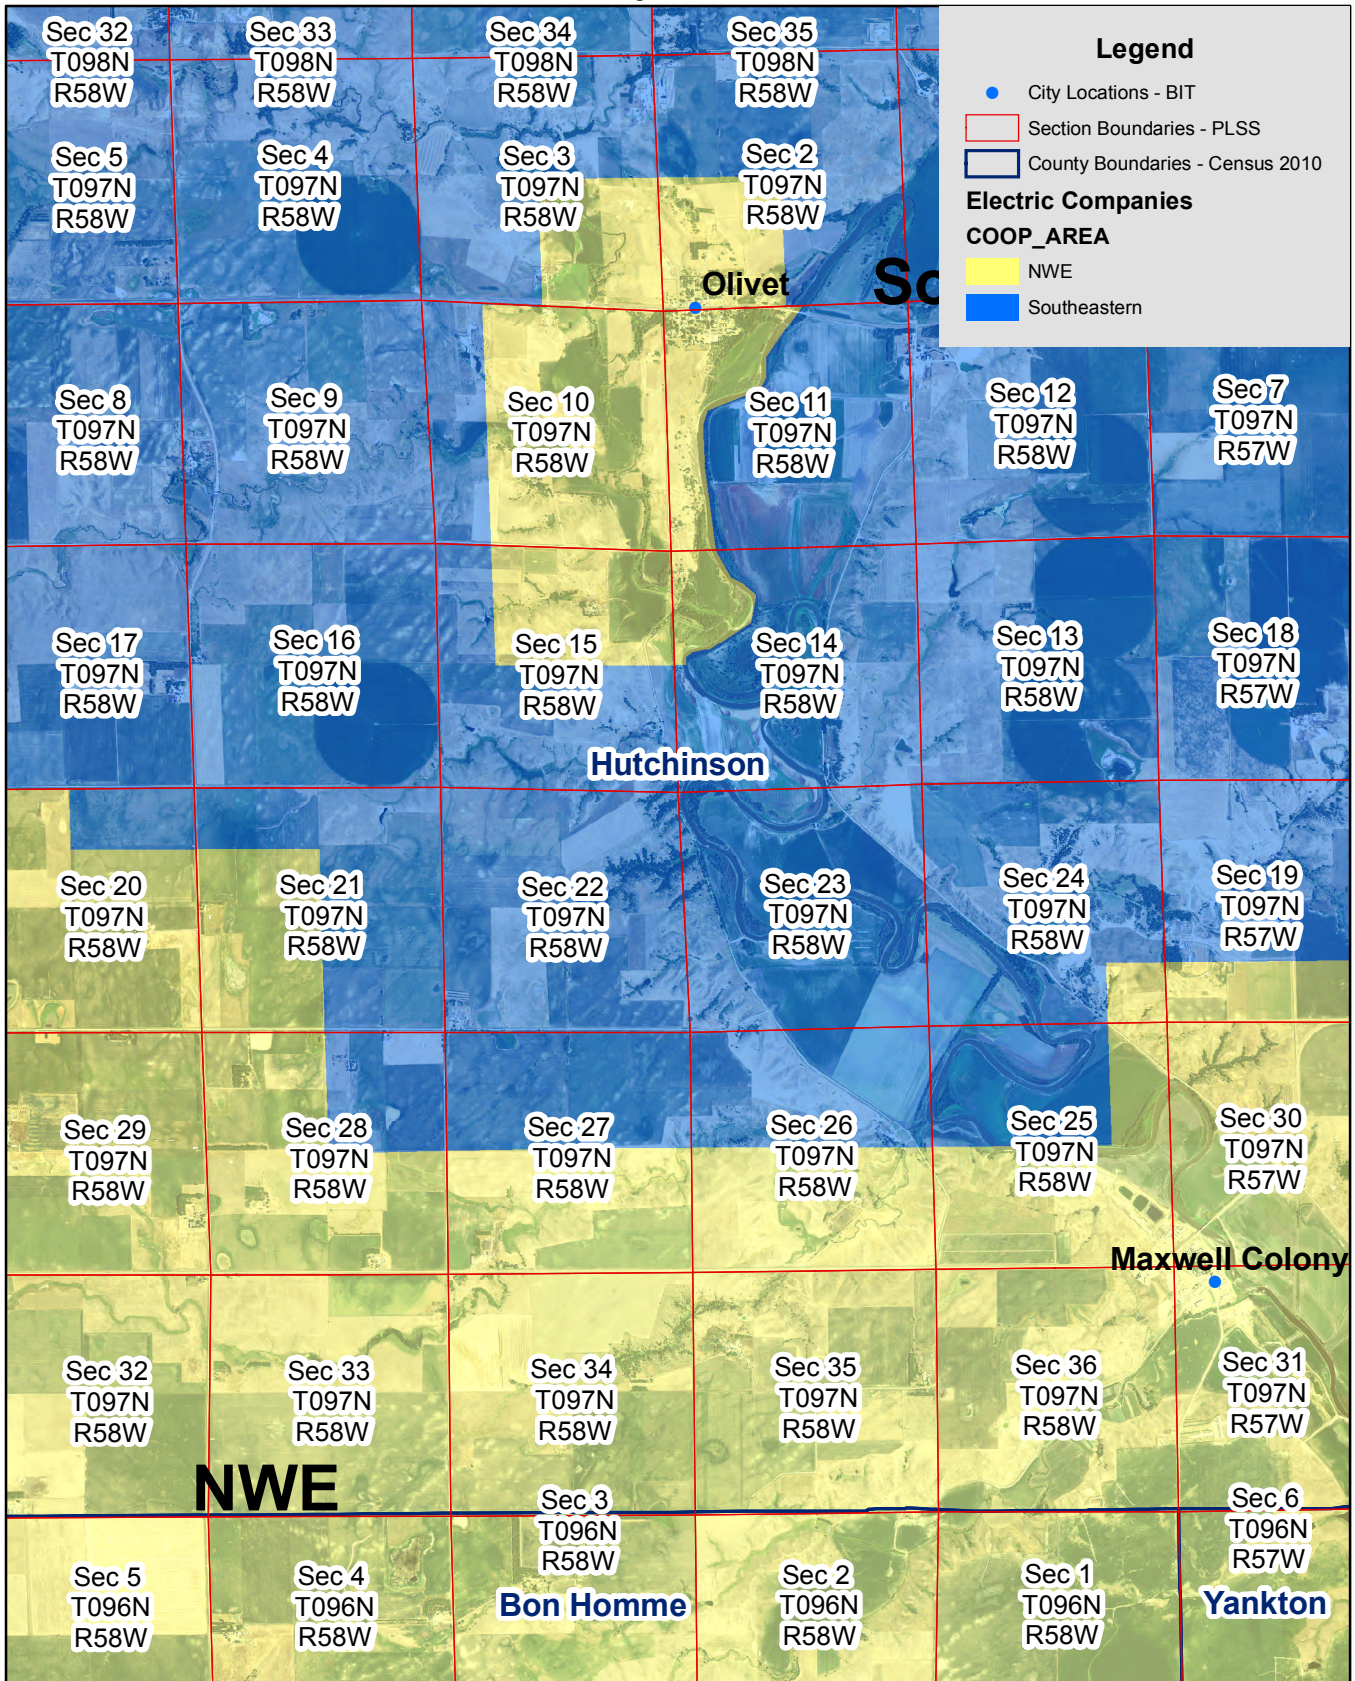

Exhibit H

NorthWestern & Southeastern Electric Service Territory Boundary
Kaylor / Scotland / Maxwell Colony / Menno / Freeman
Page 1 of 9

Exhibit H

NorthWestern & Southeastern Electric Service Territory Boundary
Kaylor / Scotland / Maxwell Colony / Menno / Freeman

Page 5 of 9

Exhibit H

NorthWestern & Southeastern Electric Service Territory Boundary
 Kaylor / Scotland / Maxwell Colony / Menno / Freeman

Page 6 of 9

Exhibit H

NorthWestern & Southeastern Electric Service Territory Boundary
 Kaylor / Scotland / Maxwell Colony / Menno / Freeman
 Page 7 of 9

Exhibit H

NorthWestern & Southeastern Electric Service Territory Boundary
 Kaylor / Scotland / Maxwell Colony / Menno / Freeman

Page 8 of 9

Exhibit H

NorthWestern & Southeastern Electric Service Territory Boundary
 Kaylor / Scotland / Maxwell Colony / Menno / Freeman