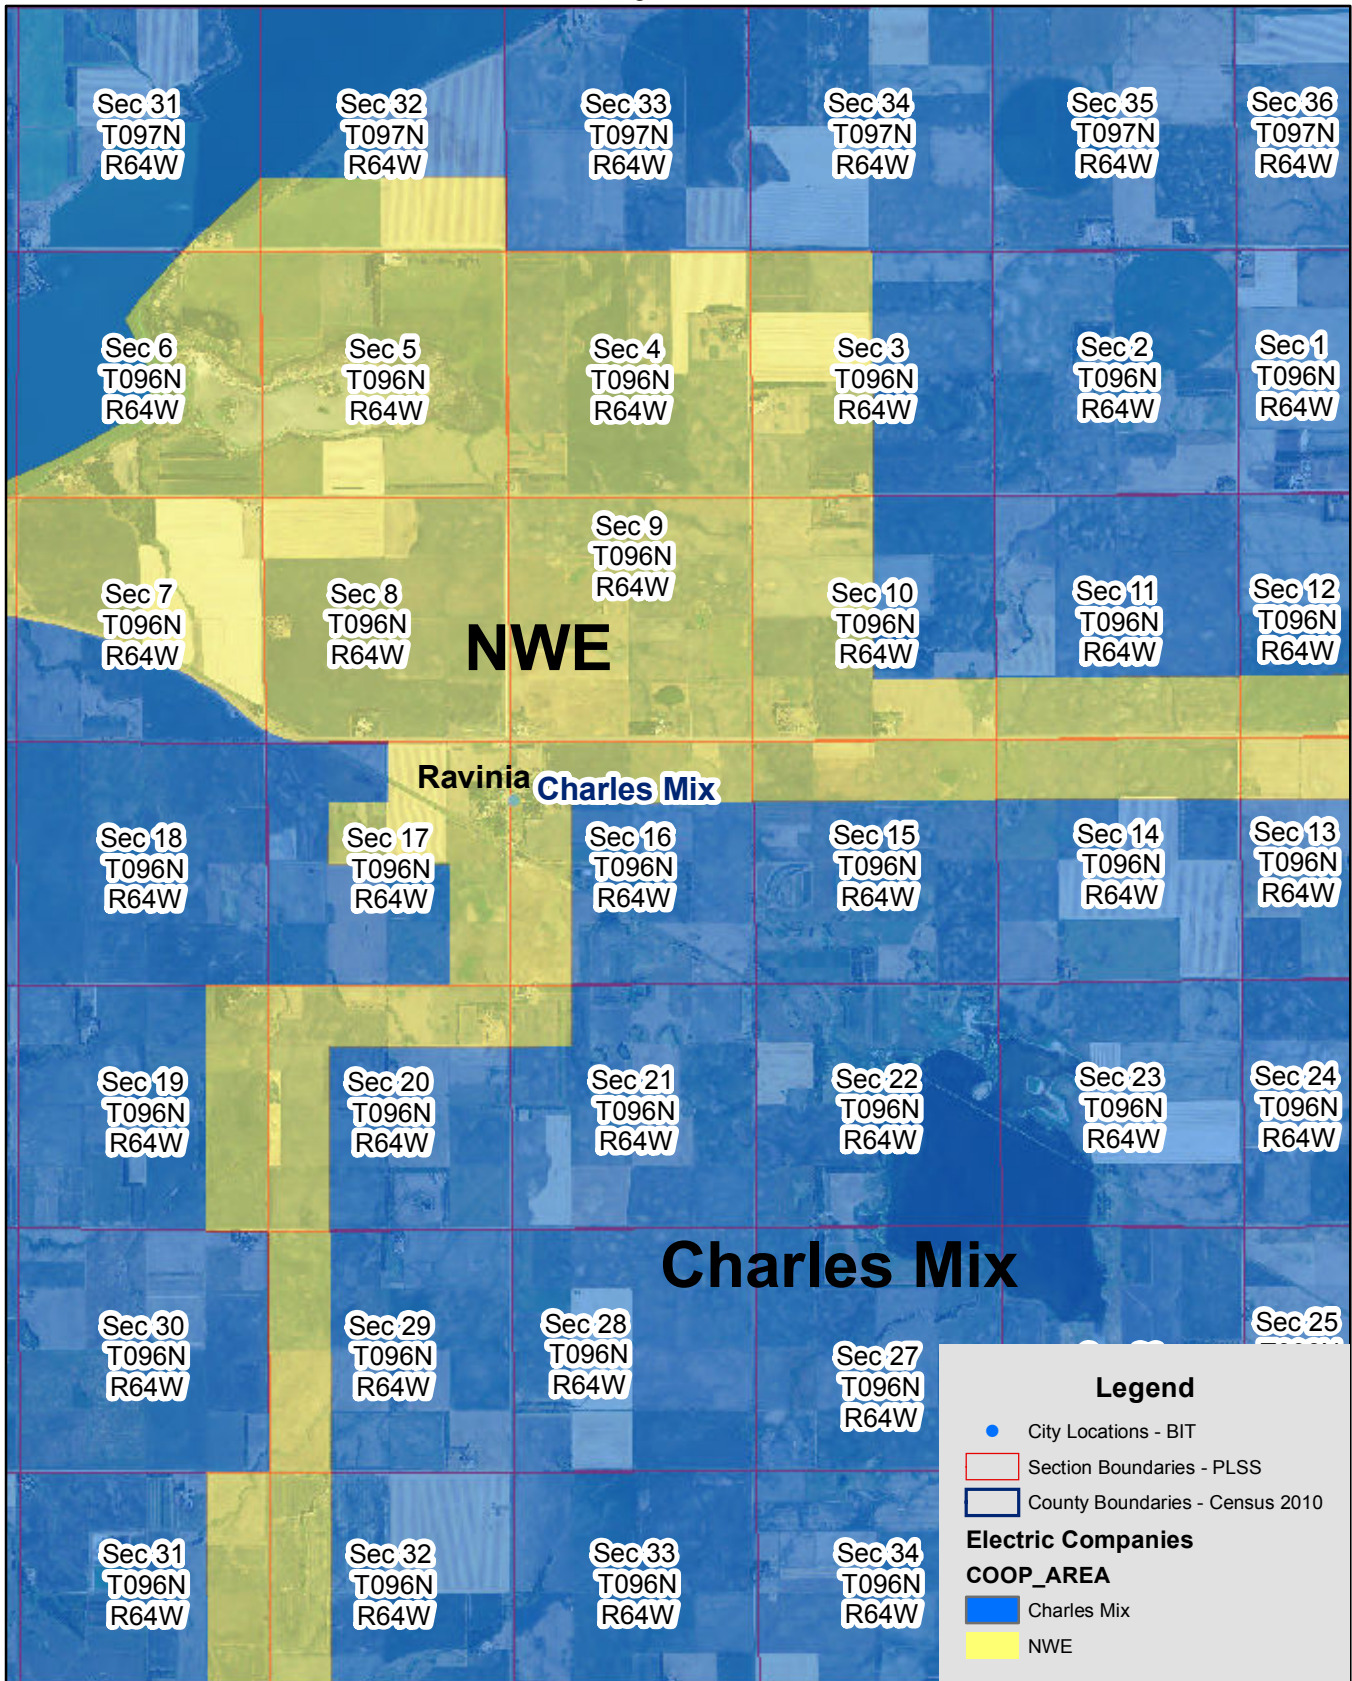

Exhibit F

Charles Mix & NorthWestern Electric Service Territory Boundary
Lake Andes / Ravinia / Marty
Page 1 of 6

Exhibit F

Charles Mix & NorthWestern Electric Service Territory Boundary
Lake Andes / Ravinia / Marty

Page 2 of 6

Exhibit F

Charles Mix & NorthWestern Electric Service Territory Boundary
Lake Andes / Ravinia / Marty
Page 3 of 6

Exhibit F

Charles Mix & NorthWestern Electric Service Territory Boundary
 Lake Andes / Ravinia / Marty

Page 4 of 6

Exhibit F

Charles Mix & NorthWestern Electric Service Territory Boundary
 Lake Andes / Ravinia / Marty
 Page 5 of 6

Exhibit F

Charles Mix & NorthWestern Electric Service Territory Boundary
Lake Andes / Ravinia / Marty
Page 6 of 6