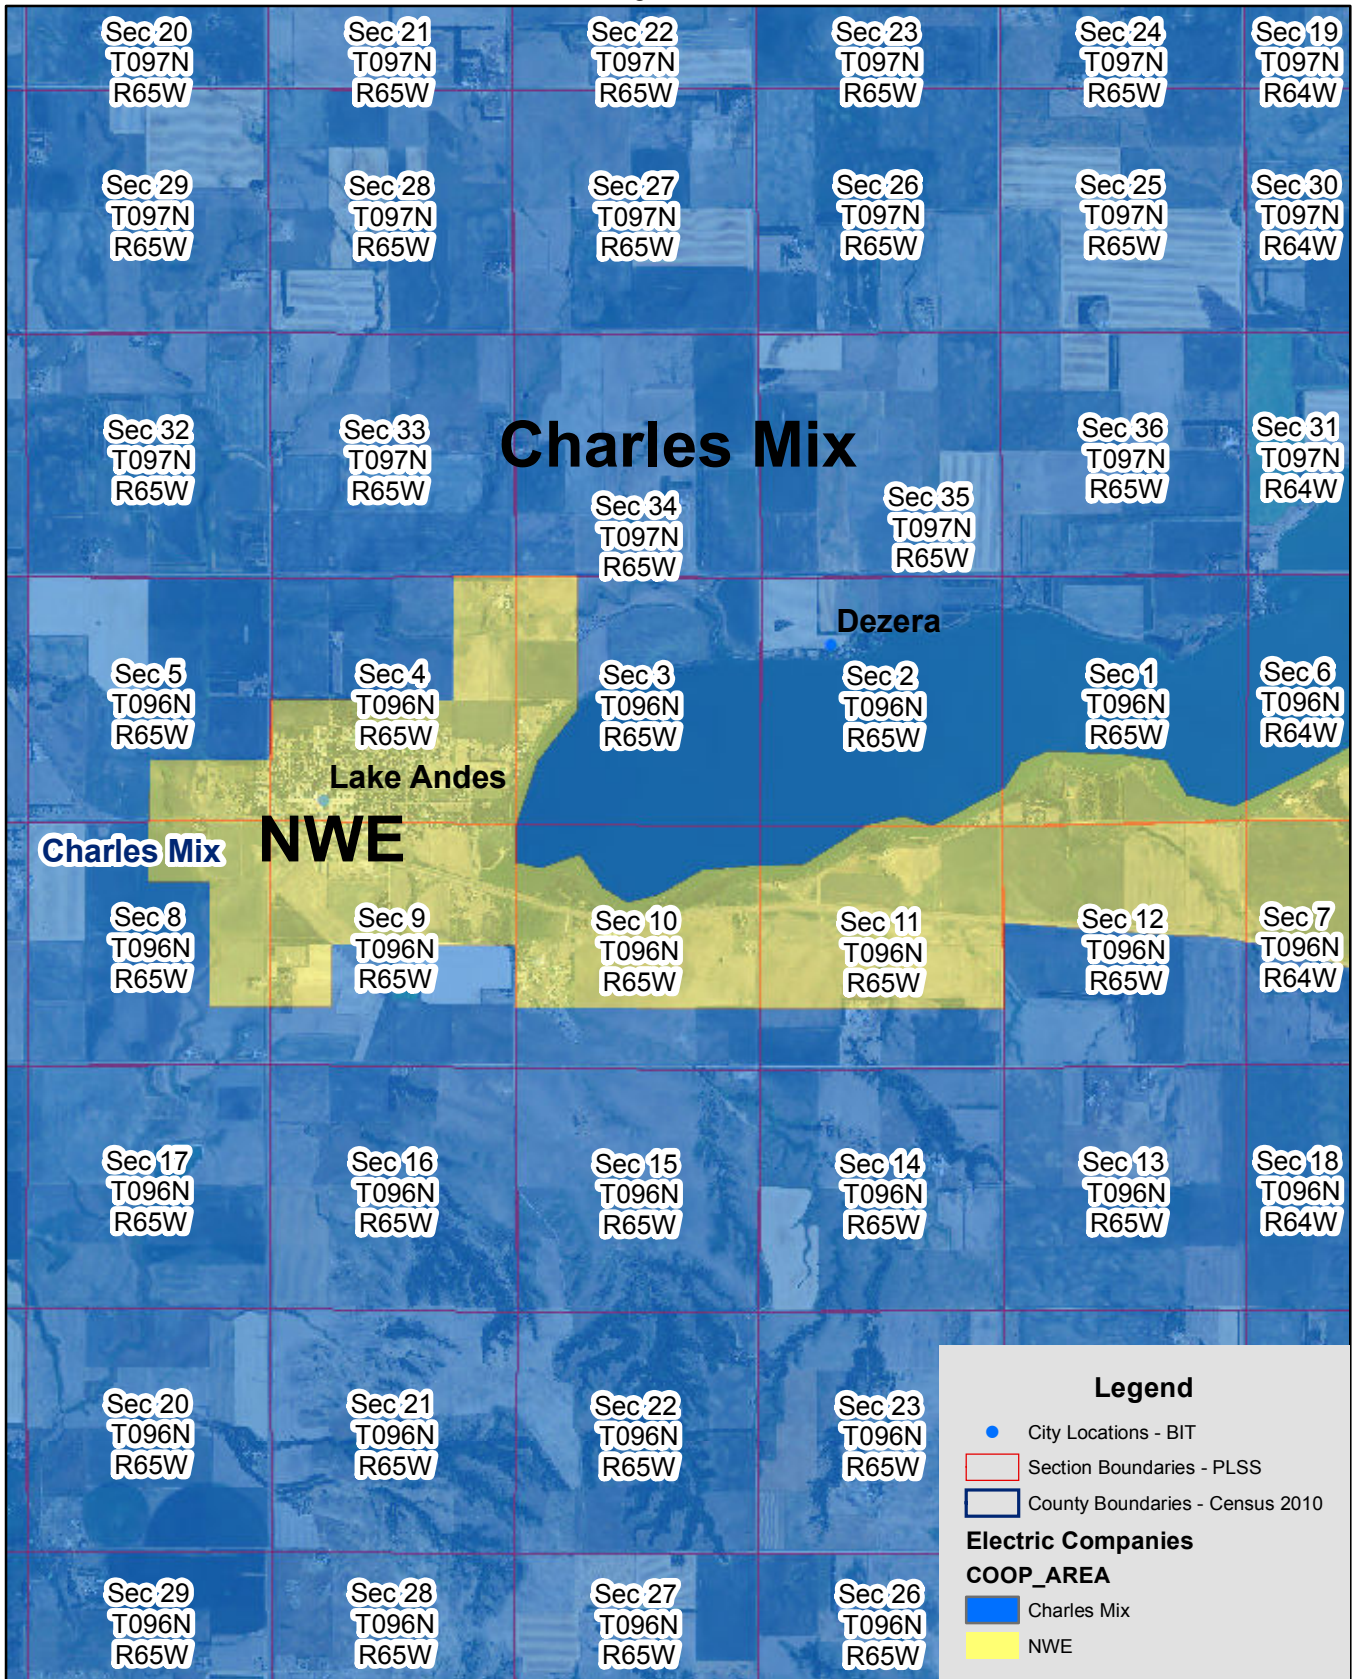

Exhibit F

Charles Mix & NorthWestern Electric Service Territory Boundary
Lake Andes / Ravinia / Marty
Page 1 of 6

Exhibit F

Charles Mix & NorthWestern Electric Service Territory Boundary
Lake Andes / Ravinia / Marty

Page 2 of 6

Exhibit F

Charles Mix & NorthWestern Electric Service Territory Boundary
Lake Andes / Ravinia / Marty
Page 3 of 6

Exhibit F

Charles Mix & NorthWestern Electric Service Territory Boundary
 Lake Andes / Ravinia / Marty

Page 4 of 6

Exhibit F

Charles Mix & NorthWestern Electric Service Territory Boundary
 Lake Andes / Ravinia / Marty
 Page 5 of 6

Exhibit F

Charles Mix & NorthWestern Electric Service Territory Boundary
Lake Andes / Ravinia / Marty
Page 6 of 6