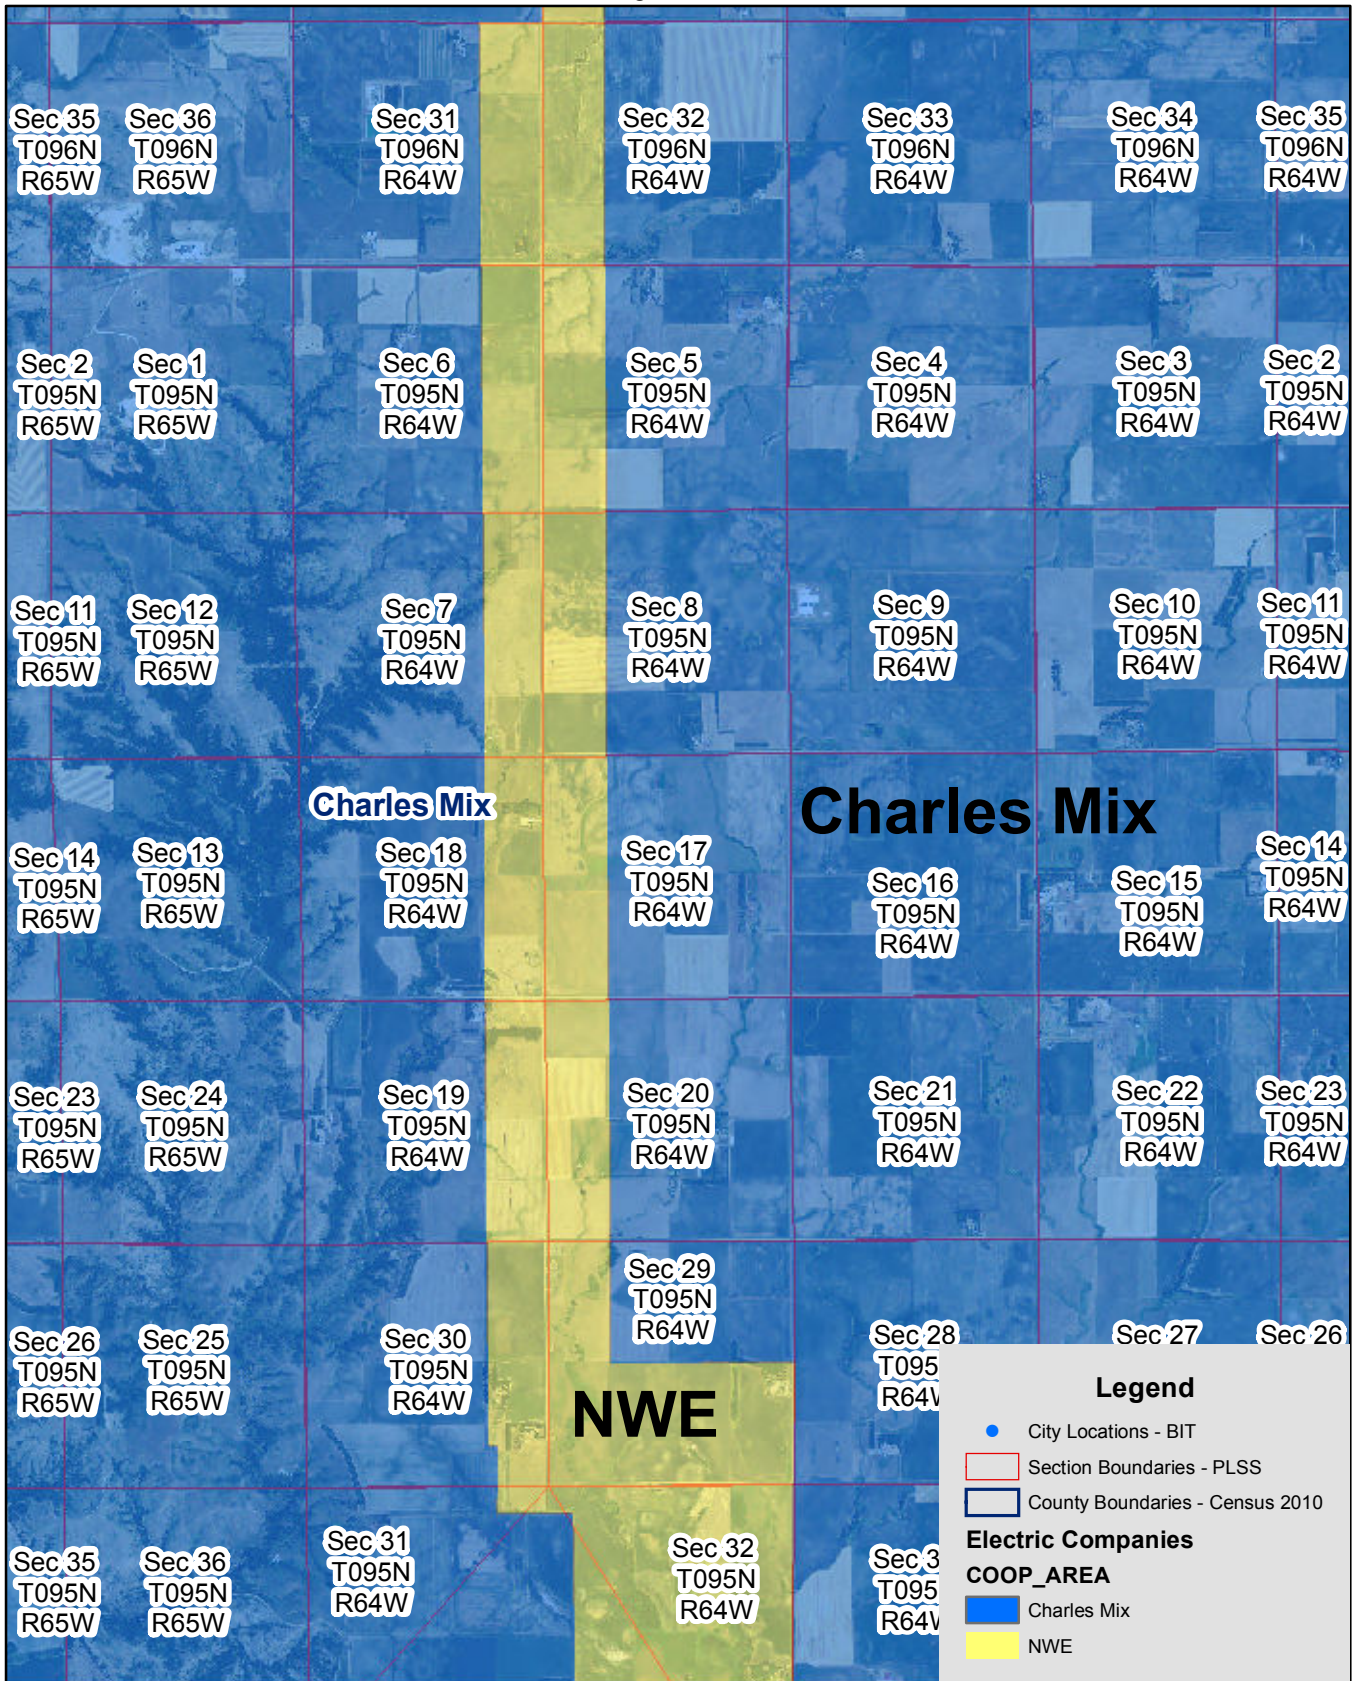

Exhibit F

Charles Mix & NorthWestern Electric Service Territory Boundary
Lake Andes / Ravinia / Marty
Page 1 of 6

Exhibit F

Charles Mix & NorthWestern Electric Service Territory Boundary
Lake Andes / Ravinia / Marty

Page 2 of 6

Exhibit F

Charles Mix & NorthWestern Electric Service Territory Boundary
Lake Andes / Ravinia / Marty
Page 3 of 6

Exhibit F

Charles Mix & NorthWestern Electric Service Territory Boundary
 Lake Andes / Ravinia / Marty

Page 4 of 6

Exhibit F

Charles Mix & NorthWestern Electric Service Territory Boundary
 Lake Andes / Ravinia / Marty
 Page 5 of 6

Exhibit F

Charles Mix & NorthWestern Electric Service Territory Boundary
Lake Andes / Ravinia / Marty
Page 6 of 6