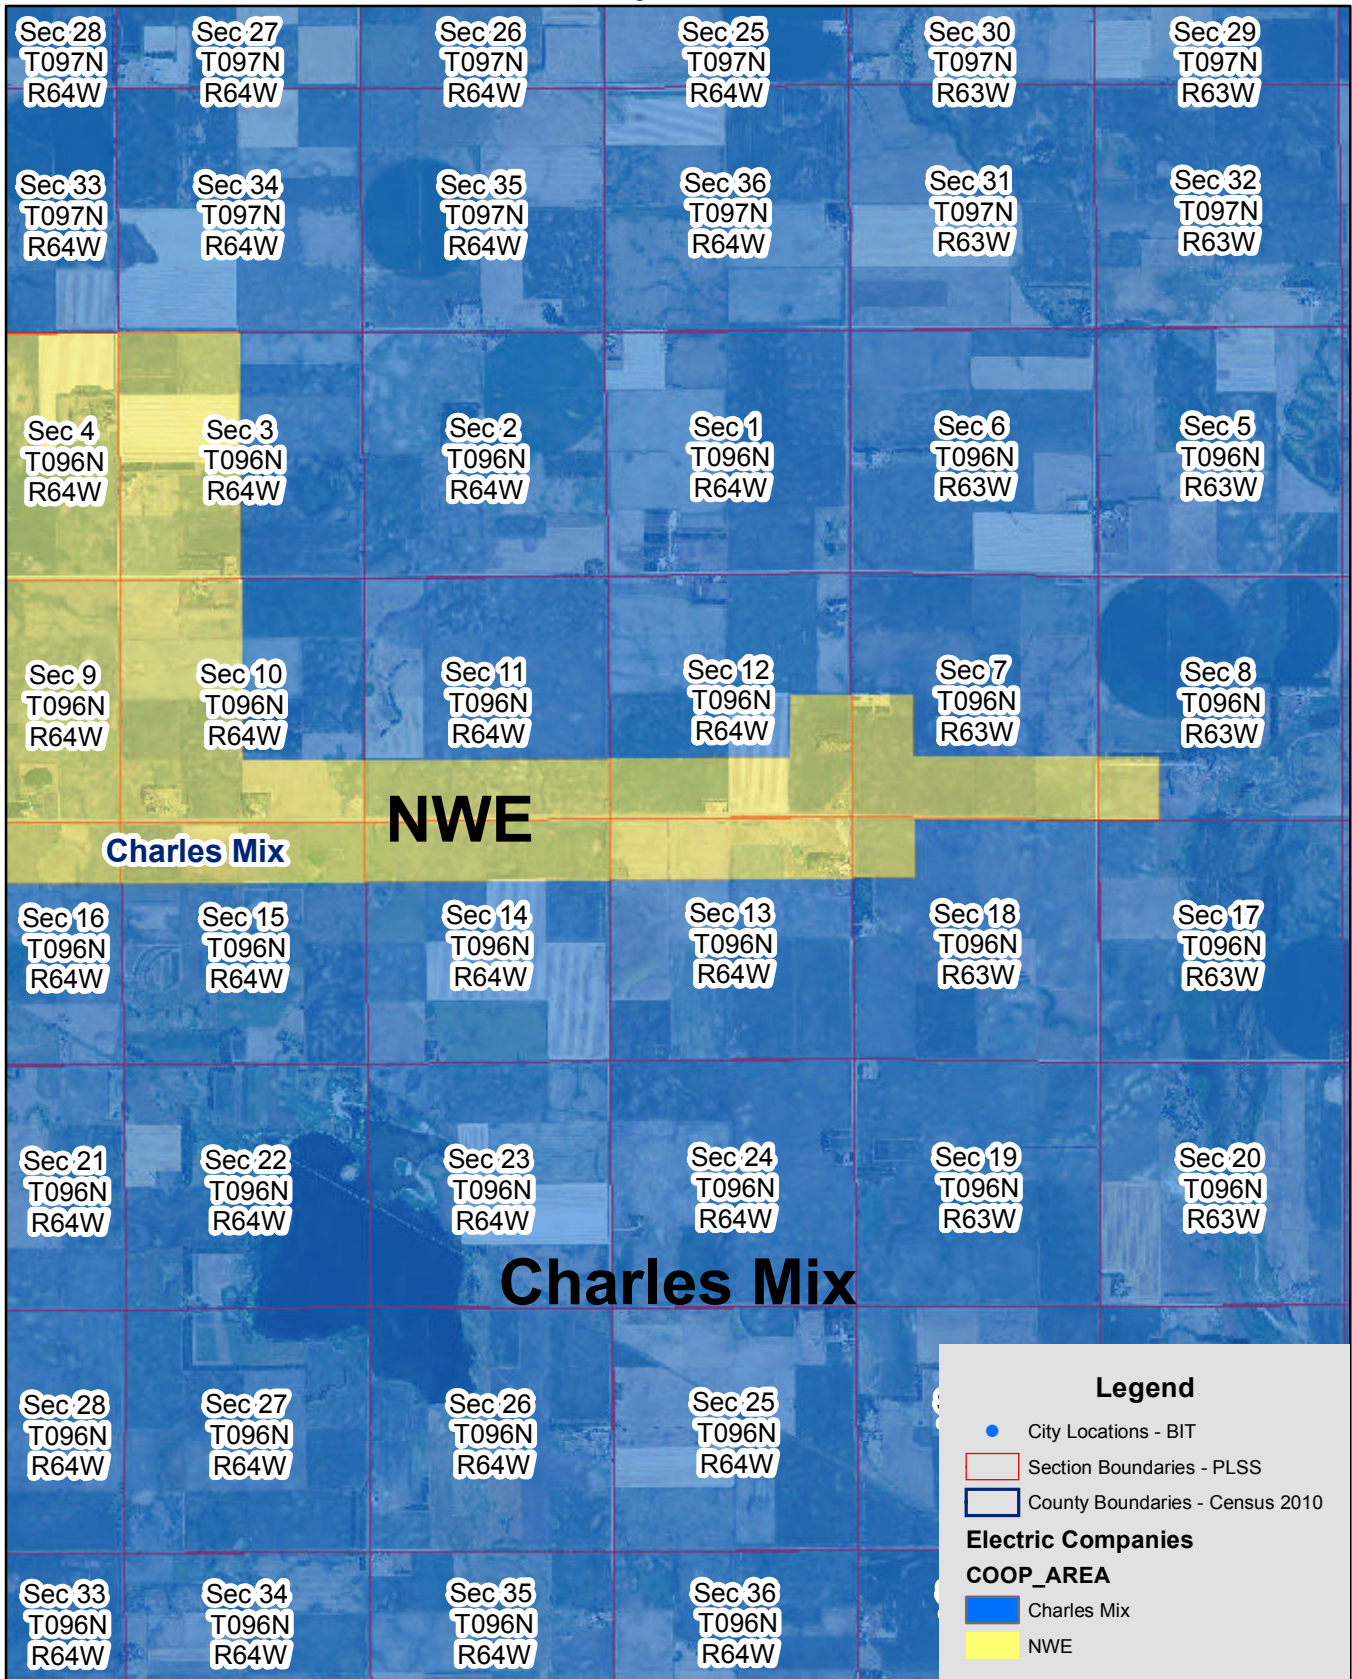

Exhibit F

Charles Mix & NorthWestern Electric Service Territory Boundary
Lake Andes / Ravinia / Marty
Page 1 of 6

Exhibit F

Charles Mix & NorthWestern Electric Service Territory Boundary
Lake Andes / Ravinia / Marty

Page 2 of 6

Exhibit F

Charles Mix & NorthWestern Electric Service Territory Boundary
Lake Andes / Ravinia / Marty
Page 3 of 6

Exhibit F

Charles Mix & NorthWestern Electric Service Territory Boundary
 Lake Andes / Ravinia / Marty

Page 4 of 6

Exhibit F

Charles Mix & NorthWestern Electric Service Territory Boundary
 Lake Andes / Ravinia / Marty
 Page 5 of 6

Exhibit F

Charles Mix & NorthWestern Electric Service Territory Boundary
Lake Andes / Ravinia / Marty
Page 6 of 6