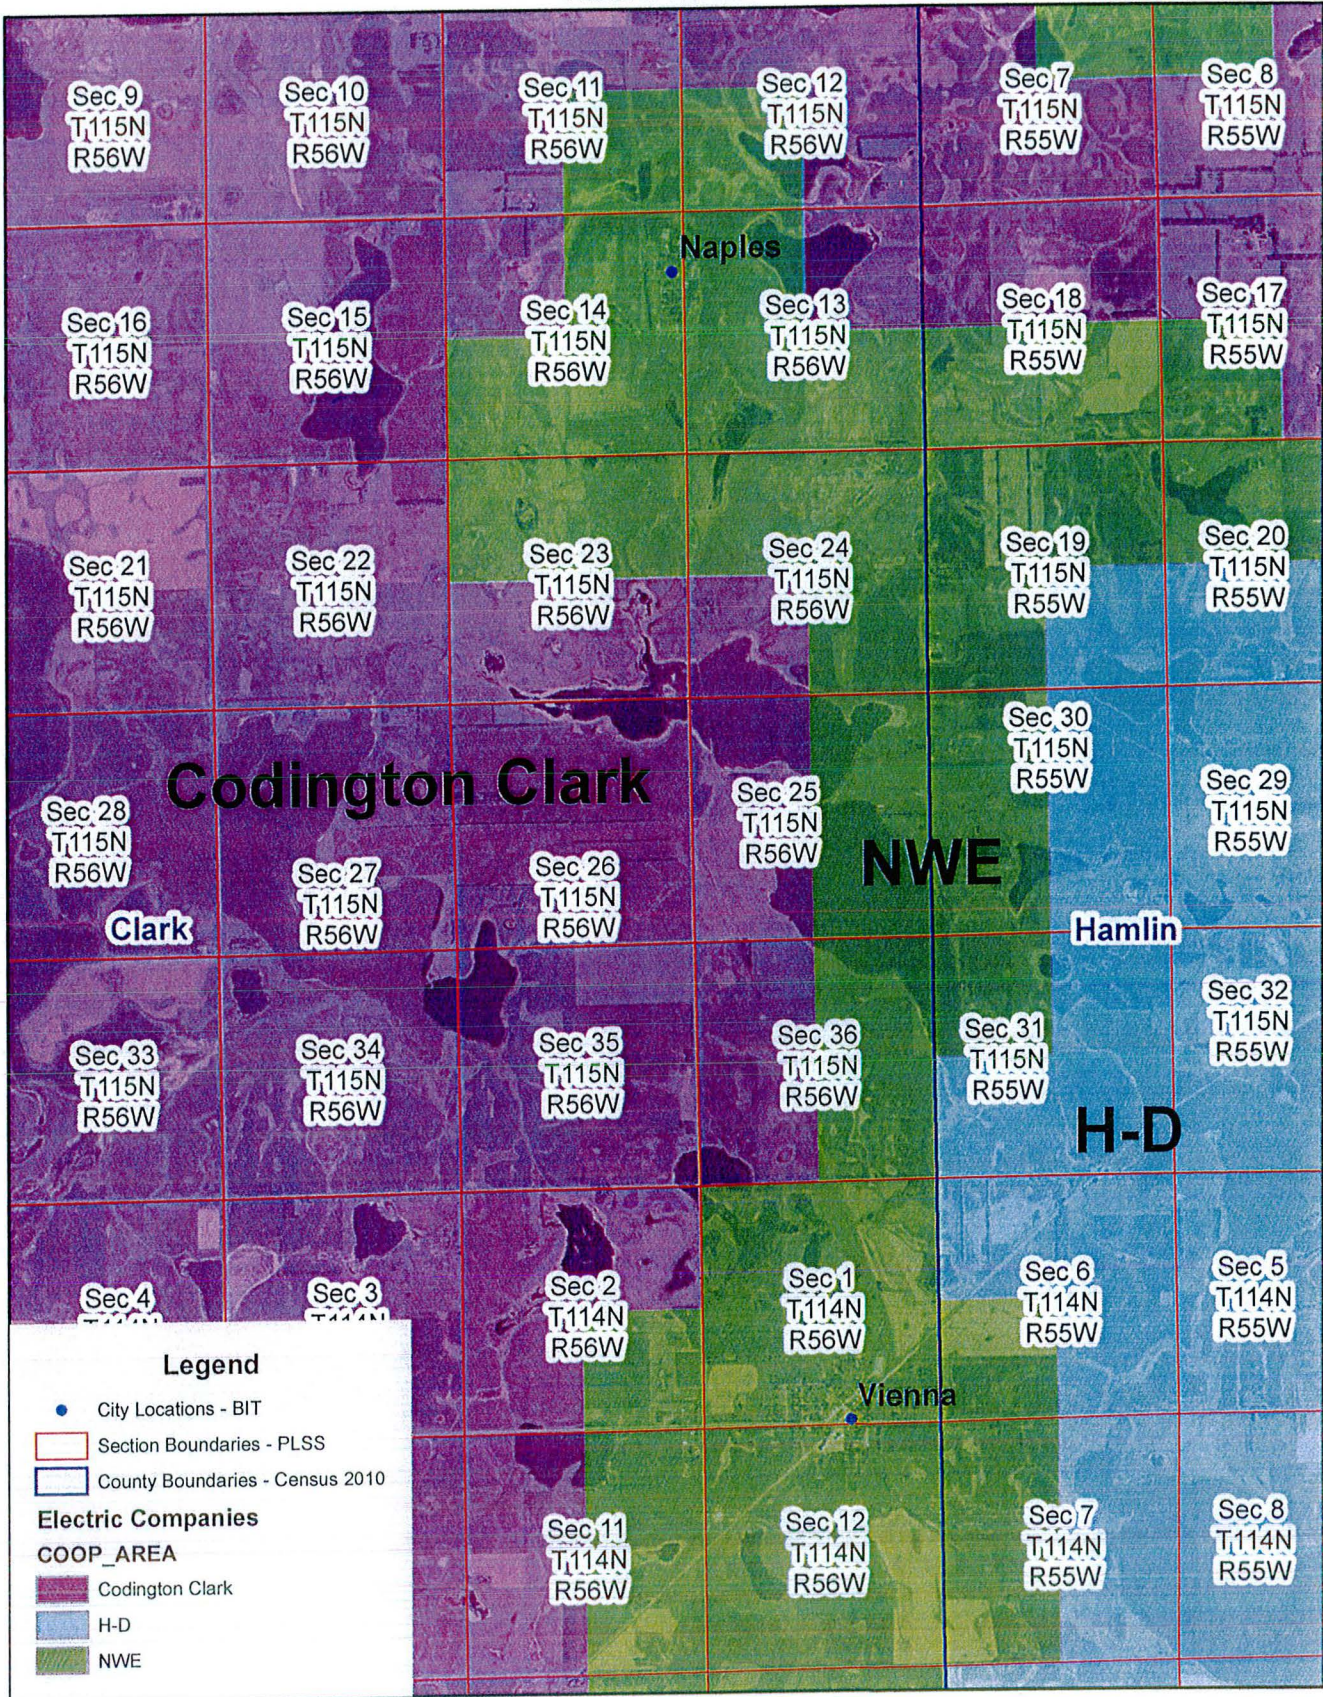

Exhibit D

H-D and NWE Electric Service Territory Boundary

Page 2 of 4

Hazel & Vienna

Exhibit D

H-D and NWE Electric Service Territory Boundary

Page 3 of 4
Hazel & Vienna

Legend

- City Locations - BIT
- Section Boundaries - PLSS
- County Boundaries - Census 2010

Electric Companies

COOP_AREA

- Codington Clark
- H-D
- NWE

Exhibit D

H-D and NWE Electric Service Territory Boundary

Page 4 of 4

Hazel & Vienna

Exhibit D

H-D and NWE Electric Service Territory Boundary

Page 1 of 4

Hazel & Vienna