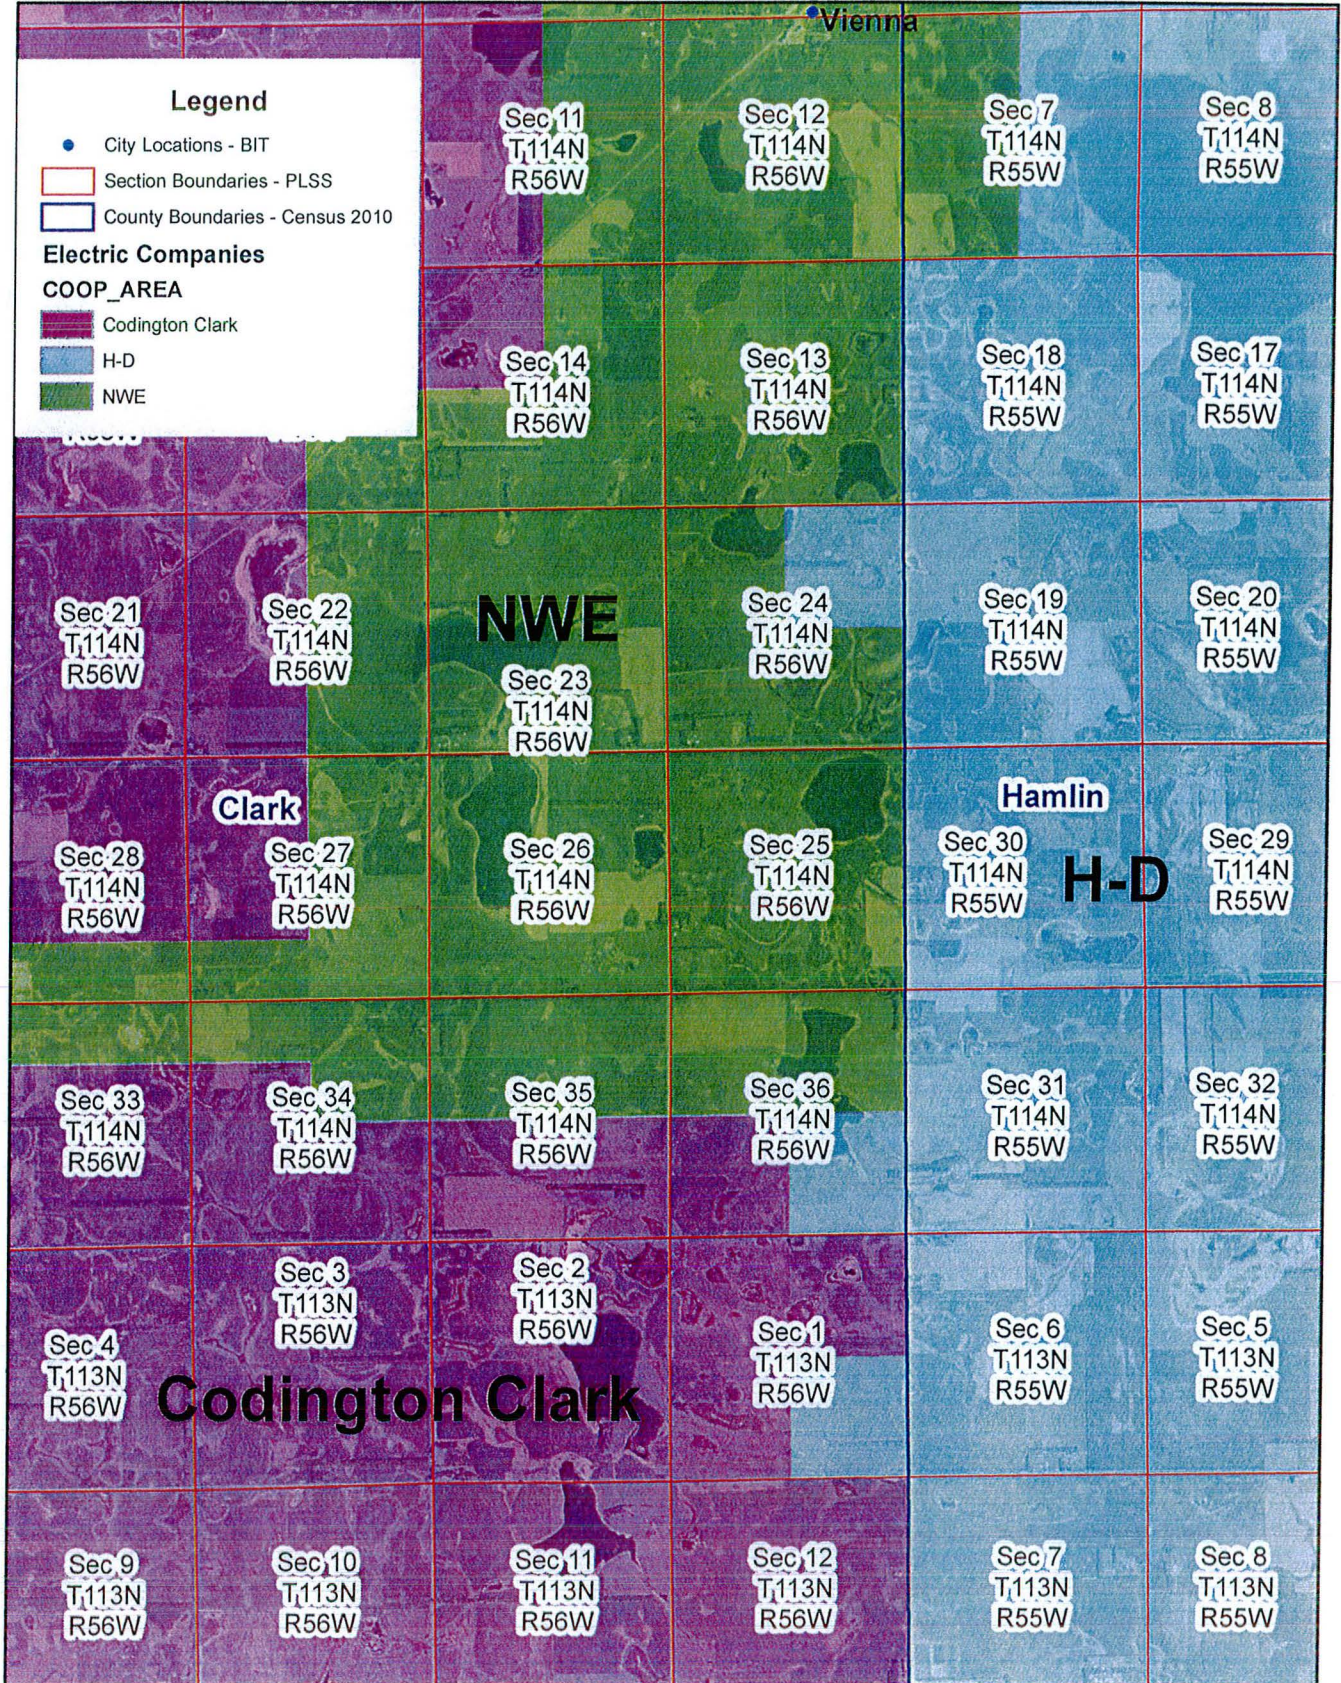

Exhibit D

H-D and NWE Electric Service Territory Boundary

Page 2 of 4

Hazel & Vienna

Exhibit D

H-D and NWE Electric Service Territory Boundary

Page 3 of 4
Hazel & Vienna

Legend

- City Locations - BIT
- Section Boundaries - PLSS
- County Boundaries - Census 2010

Electric Companies

COOP_AREA

- Codington Clark
- H-D
- NWE

Exhibit D

H-D and NWE Electric Service Territory Boundary

Page 4 of 4

Hazel & Vienna

Exhibit D

H-D and NWE Electric Service Territory Boundary

Page 1 of 4

Hazel & Vienna