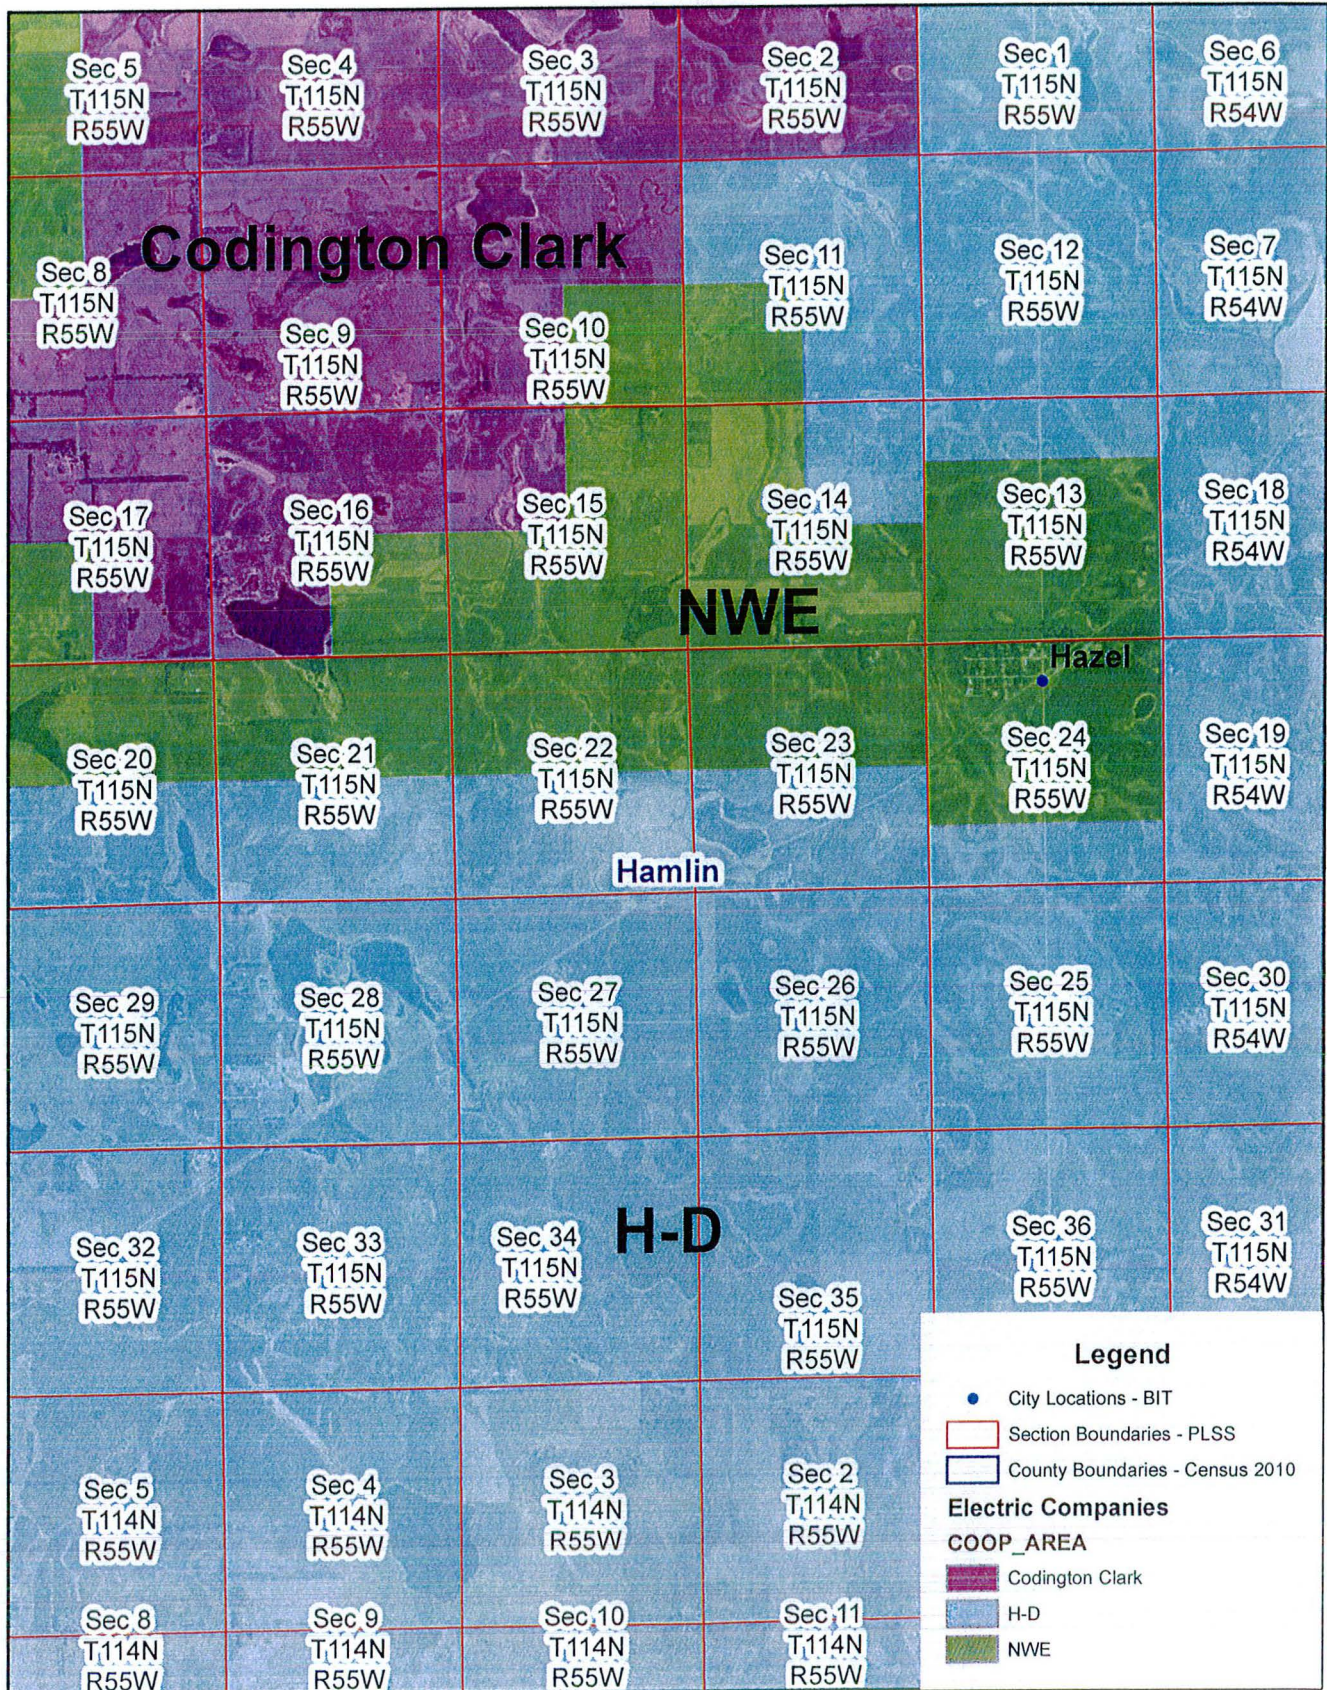

Exhibit D

H-D and NWE Electric Service Territory Boundary

Page 2 of 4

Hazel & Vienna

Exhibit D

H-D and NWE Electric Service Territory Boundary

Page 3 of 4
Hazel & Vienna

Legend

- City Locations - BIT
- Section Boundaries - PLSS
- County Boundaries - Census 2010

Electric Companies

COOP_AREA

- Codington Clark
- H-D
- NWE

Exhibit D

H-D and NWE Electric Service Territory Boundary

Page 4 of 4

Hazel & Vienna

Exhibit D

H-D and NWE Electric Service Territory Boundary

Page 1 of 4

Hazel & Vienna