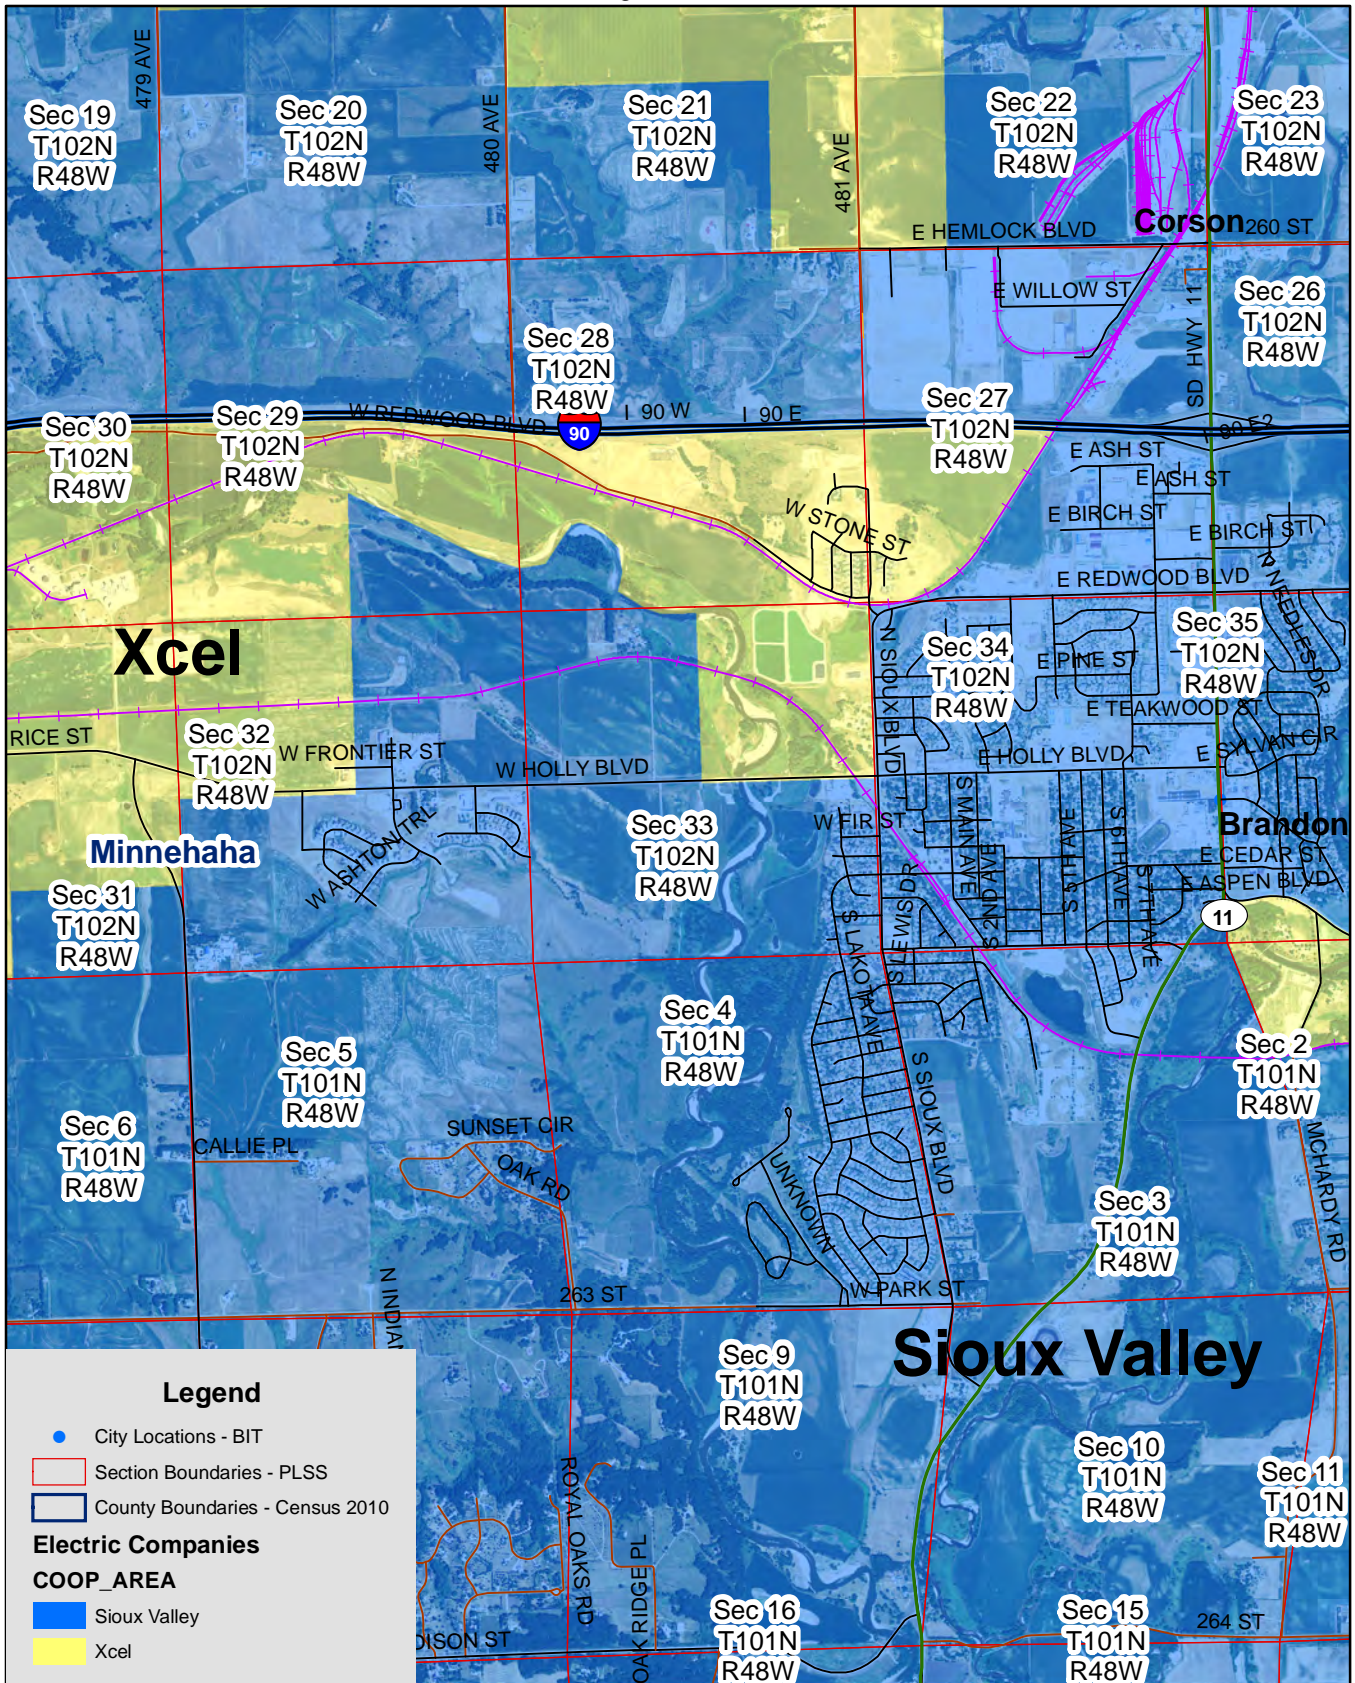

Page 6 of 14

Exhibit L

Sioux Valley & Xcel Electric Service Territory Boundary

Sioux Falls

Page 7 of 14

Exhibit L

Sioux Valley & Xcel Electric Service Territory Boundary
Sioux Falls
Page 8 of 14

Exhibit L

- City Locations - BIT
- Section Boundaries - PLSS
- County Boundaries - Census 2010

Electric Companies

COOP_AREA

- Sioux Valley
- Xcel

Exhibit L

Sioux Valley & Xcel Electric Service Territory Boundary
 Sioux Falls
 Page 11 of 14

Exhibit L

Sioux Valley & Xcel Electric Service Territory Boundary

Sioux Falls

Page 12 of 14

Exhibit L

Sioux Valley & Xcel Electric Service Territory Boundary

Sioux Falls

Page 13 of 14

Exhibit L

Sioux Valley & Xcel Electric Service Territory Boundary

Sioux Falls

Page 14 of 14

Exhibit M

Sioux Valley & Xcel Electric Service Territory Boundary
 Aspen Blvd
 Page 1 of 1