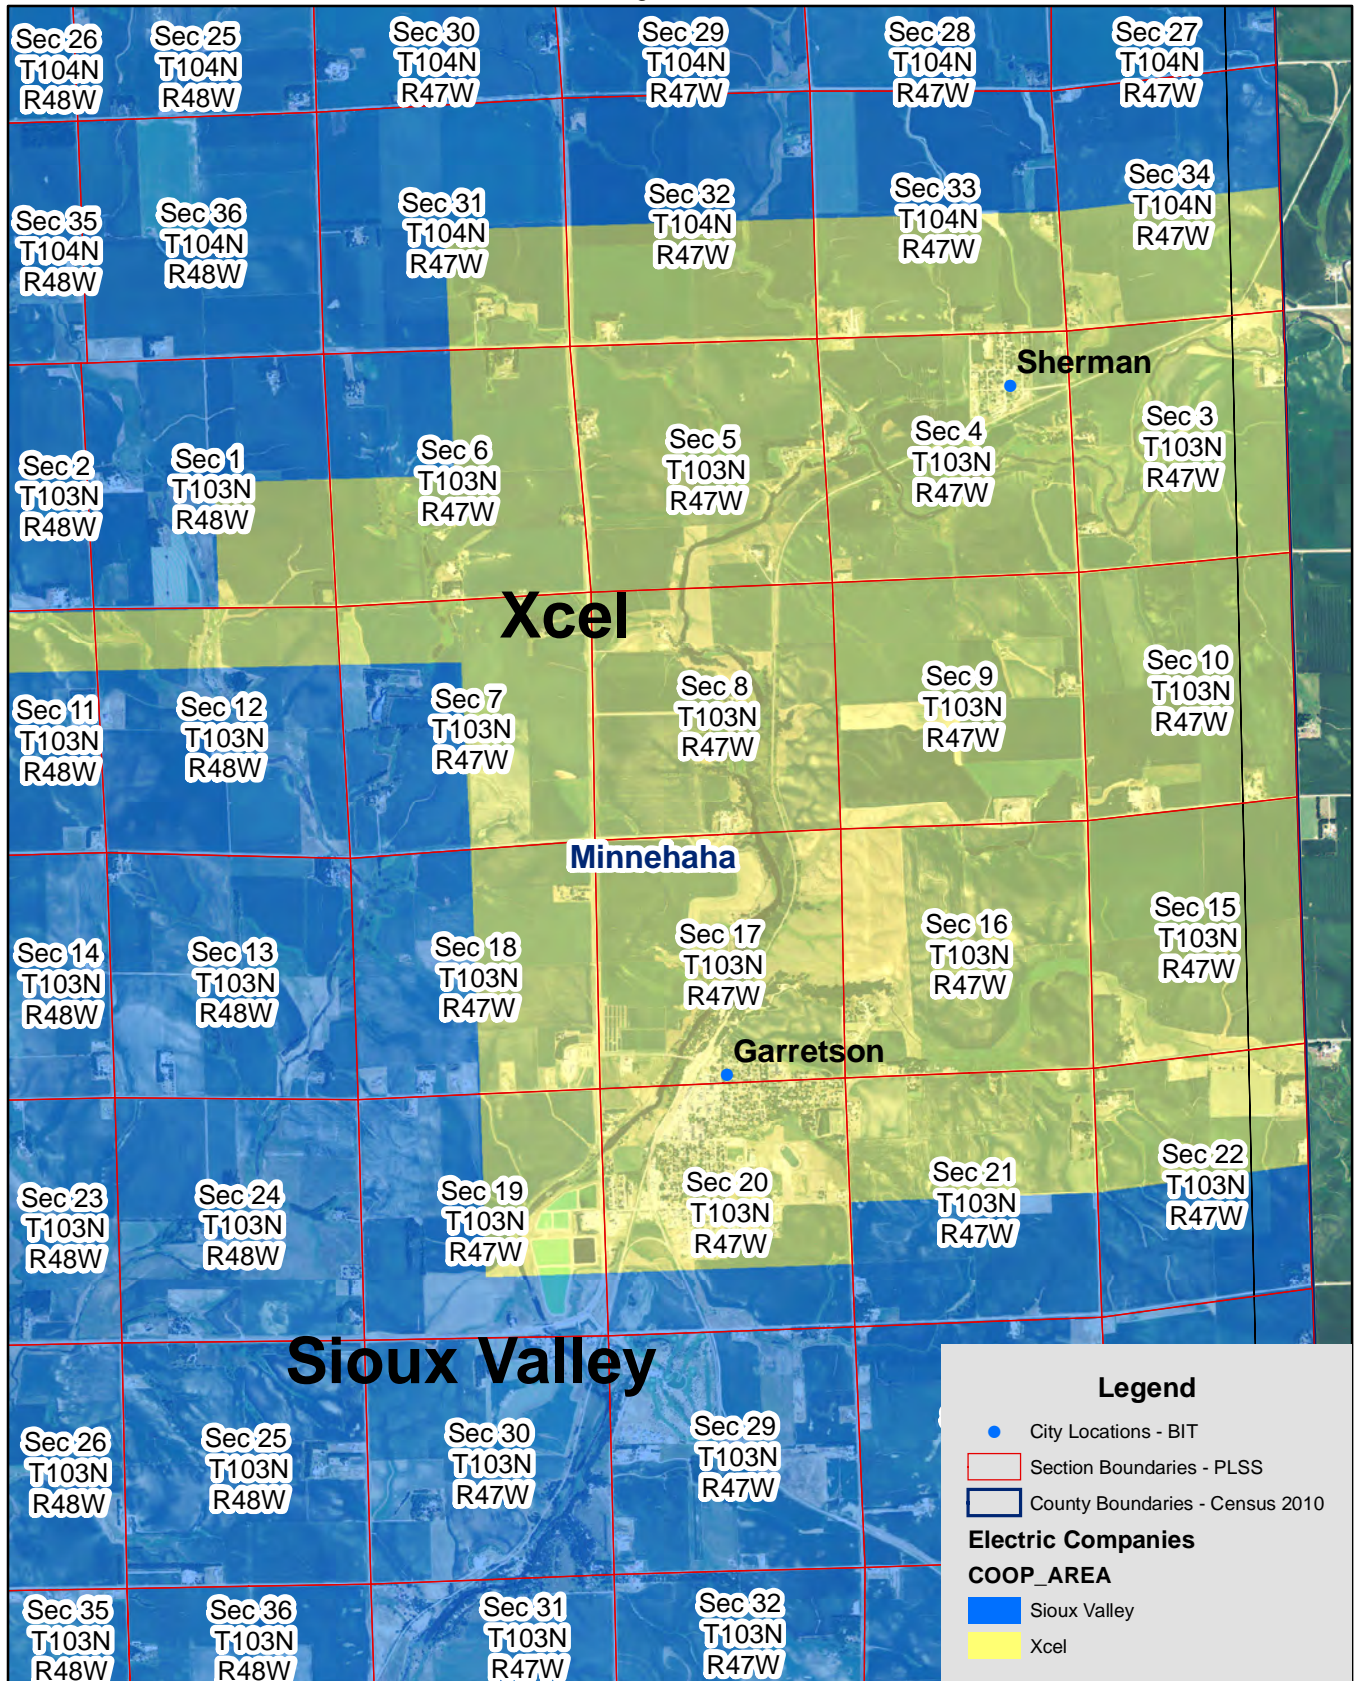

Exhibit B

Sioux Valley & Xcel Electric Service Territory Boundary

Page 1 of 1

Exhibit C

Sioux Valley & Xcel Electric Service Territory Boundary

Ramona

Page 1 of 1

Exhibit D

Sioux Valley & Xcel Electric Service Territory Boundary

Winfred

Page 1 of 1

Exhibit E

Sioux Valley & Xcel Electric Service Territory Boundary

Junius

Page 1 of 1

Exhibit F

Sioux Valley & Xcel Electric Service Territory Boundary
Garretson / Sherman
Page 1 of 3

Exhibit F

Sioux Valley & Xcel Electric Service Territory Boundary
Garretson / Sherman

Page 2 of 3

Exhibit F

Sioux Valley & Xcel Electric Service Territory Boundary
Garretson / Sherman
Page 3 of 3

Exhibit G

Sioux Valley & Xcel Electric Service Territory Boundary

Brandon / Rowena

Page 1 of 5

Exhibit G

Sioux Valley & Xcel Electric Service Territory Boundary

Brandon / Rowena

Page 2 of 5