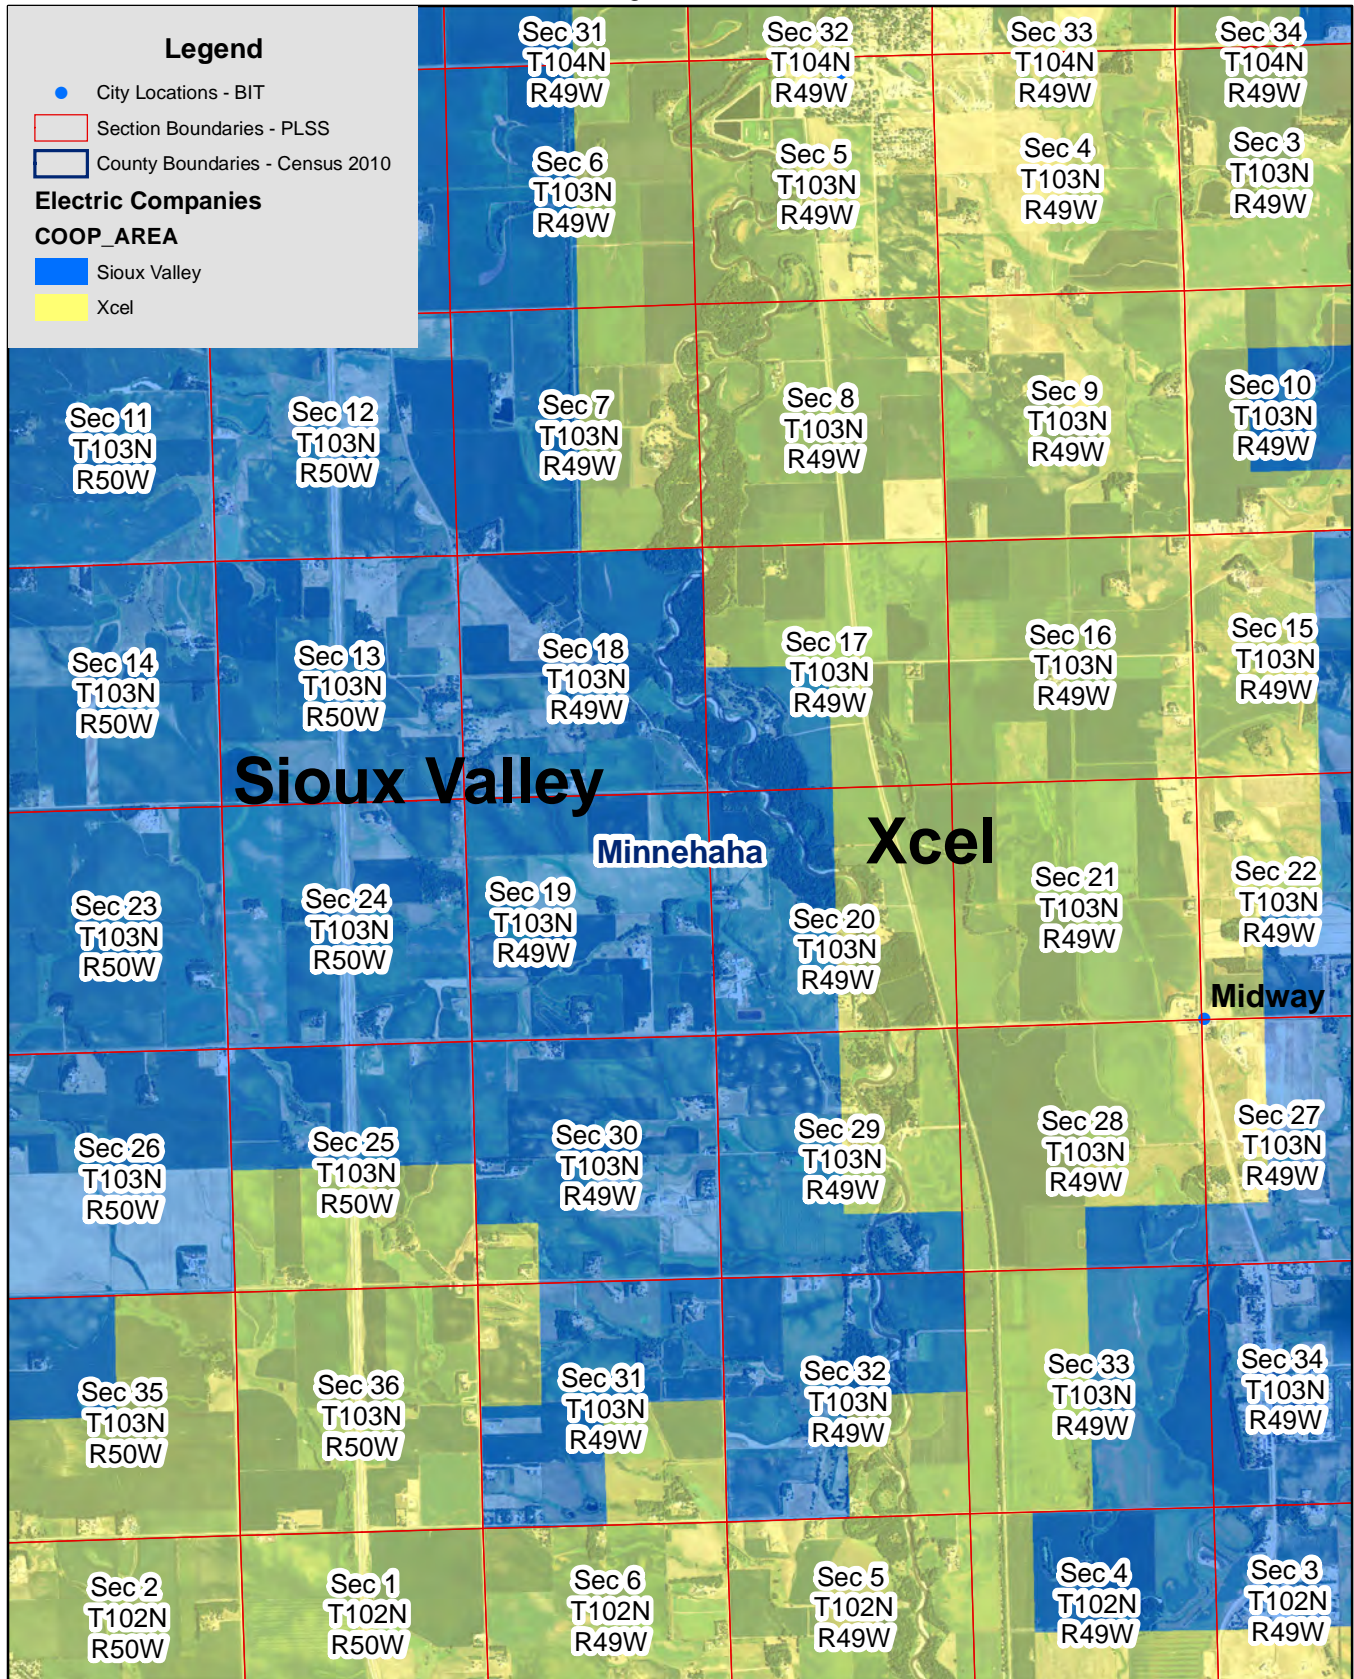

Page 2 of 14

Exhibit L

Sioux Valley & Xcel Electric Service Territory Boundary

Sioux Falls

Page 3 of 14

Exhibit L

Sioux Valley & Xcel Electric Service Territory Boundary

Sioux Falls

Page 4 of 14

Exhibit L

Sioux Valley & Xcel Electric Service Territory Boundary

Sioux Falls

Page 5 of 14

Exhibit L

Sioux Valley & Xcel Electric Service Territory Boundary

Sioux Falls

Page 6 of 14

Exhibit L

Sioux Valley & Xcel Electric Service Territory Boundary

Sioux Falls

Page 7 of 14

Exhibit L

Sioux Valley & Xcel Electric Service Territory Boundary
Sioux Falls
Page 8 of 14

Exhibit L

Sioux Valley & Xcel Electric Service Territory Boundary

Sioux Falls

Page 9 of 14

Exhibit L

Sioux Valley & Xcel Electric Service Territory Boundary

Sioux Falls

Page 10 of 14

Legend