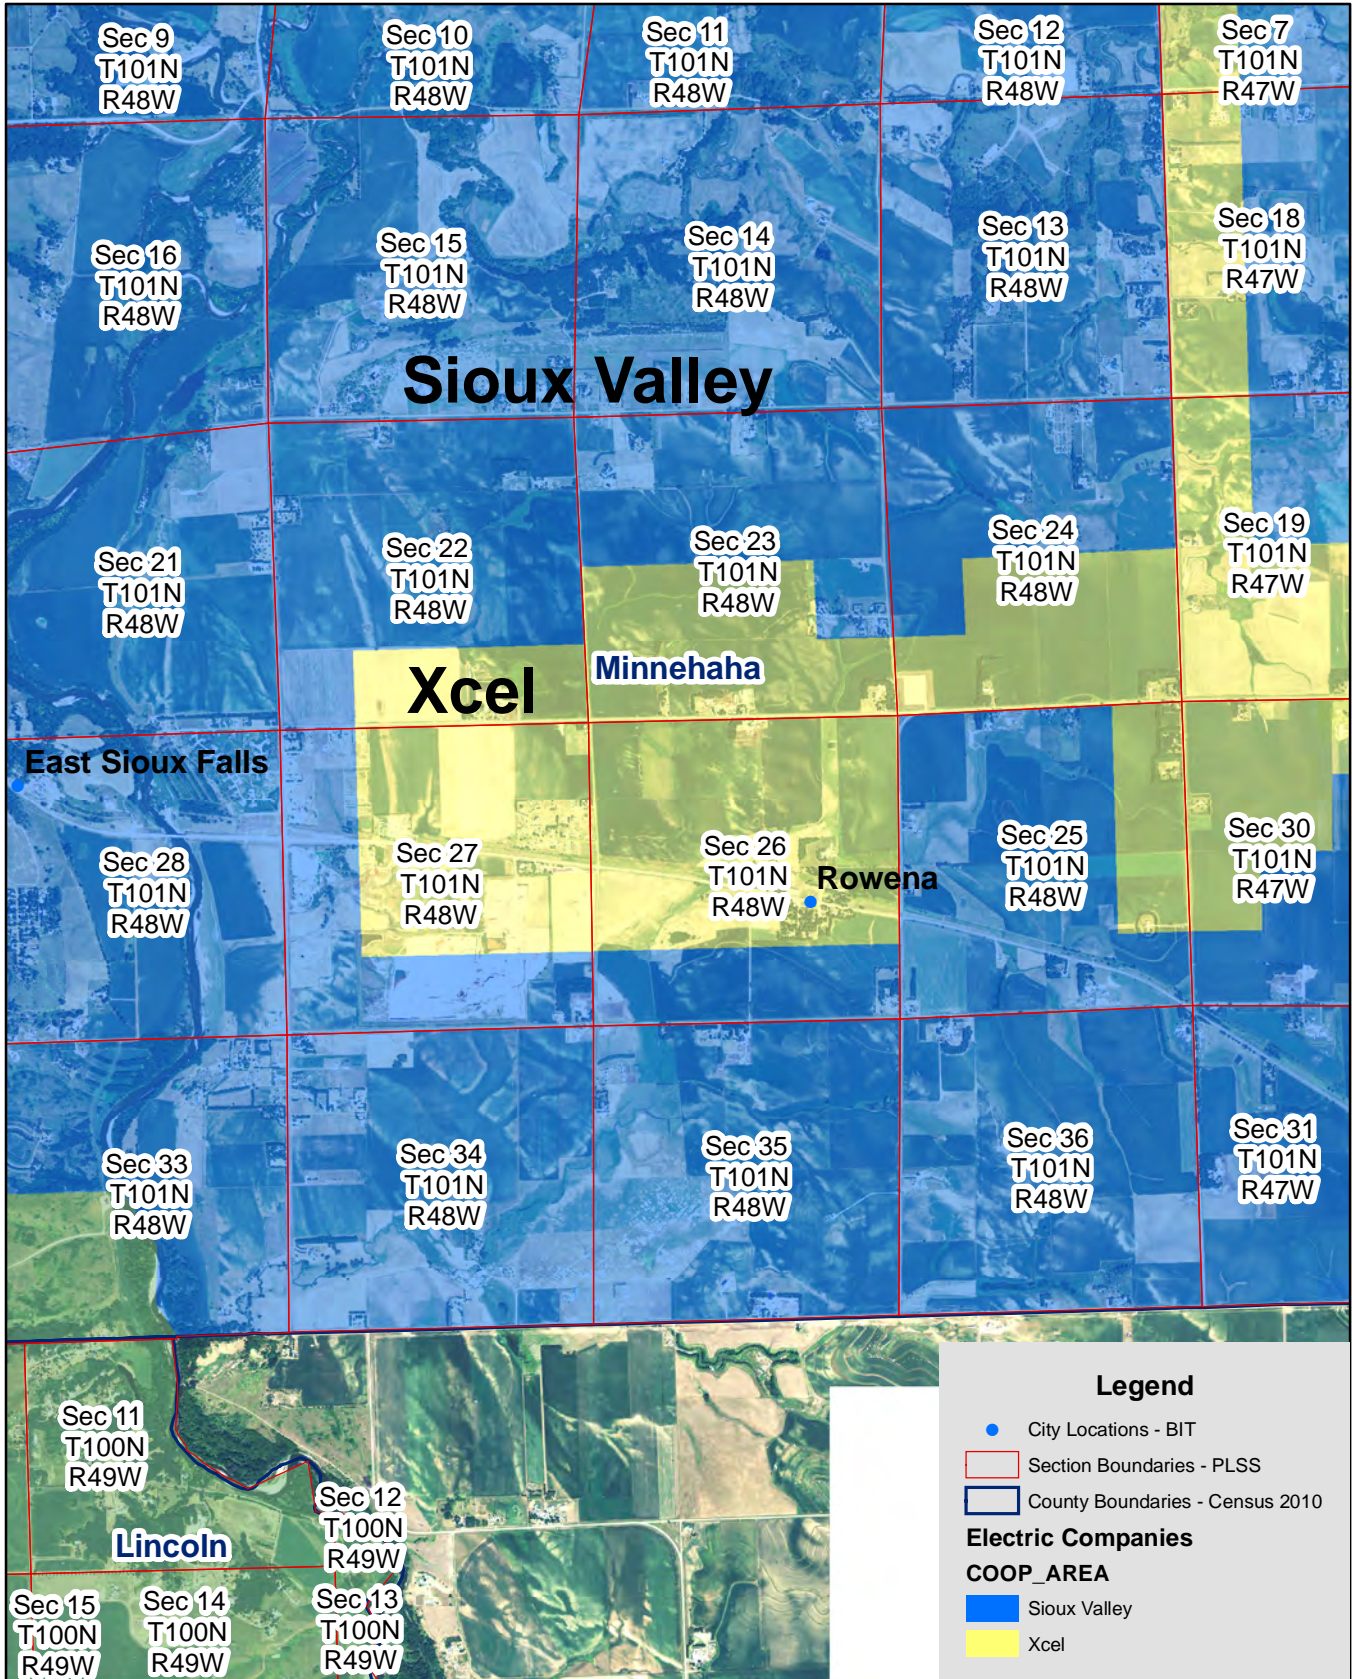

Legend

- City Locations - BIT
- ▭ Section Boundaries - PLSS
- ▭ County Boundaries - Census 2010

Electric Companies

COOP_AREA

- ▭ Sioux Valley
- ▭ Xcel

Exhibit G

Sioux Valley & Xcel Electric Service Territory Boundary

Brandon / Rowena

Page 3 of 5

Exhibit G

Sioux Valley & Xcel Electric Service Territory Boundary
Brandon / Rowena
Page 4 of 5

Exhibit G

Sioux Valley & Xcel Electric Service Territory Boundary
Brandon / Rowena
Page 5 of 5

Exhibit H

Sioux Valley & Xcel Electric Service Territory Boundary
Valley Springs
Page 1 of 1

Exhibit I

Sioux Valley & Xcel Electric Service Territory Boundary

Corson

Page 1 of 1

Exhibit J

Sioux Valley & Xcel Electric Service Territory Boundary
Pumpkin Center
Page 1 of 3

Exhibit J

Sioux Valley & Xcel Electric Service Territory Boundary
 Pumpkin Center
 Page 2 of 3

Exhibit J

Sioux Valley & Xcel Electric Service Territory Boundary
Pumpkin Center
Page 3 of 3

Exhibit K

Sioux Valley & Xcel Electric Service Territory Boundary
 Interstate 90 - Interstate 29 Intersection