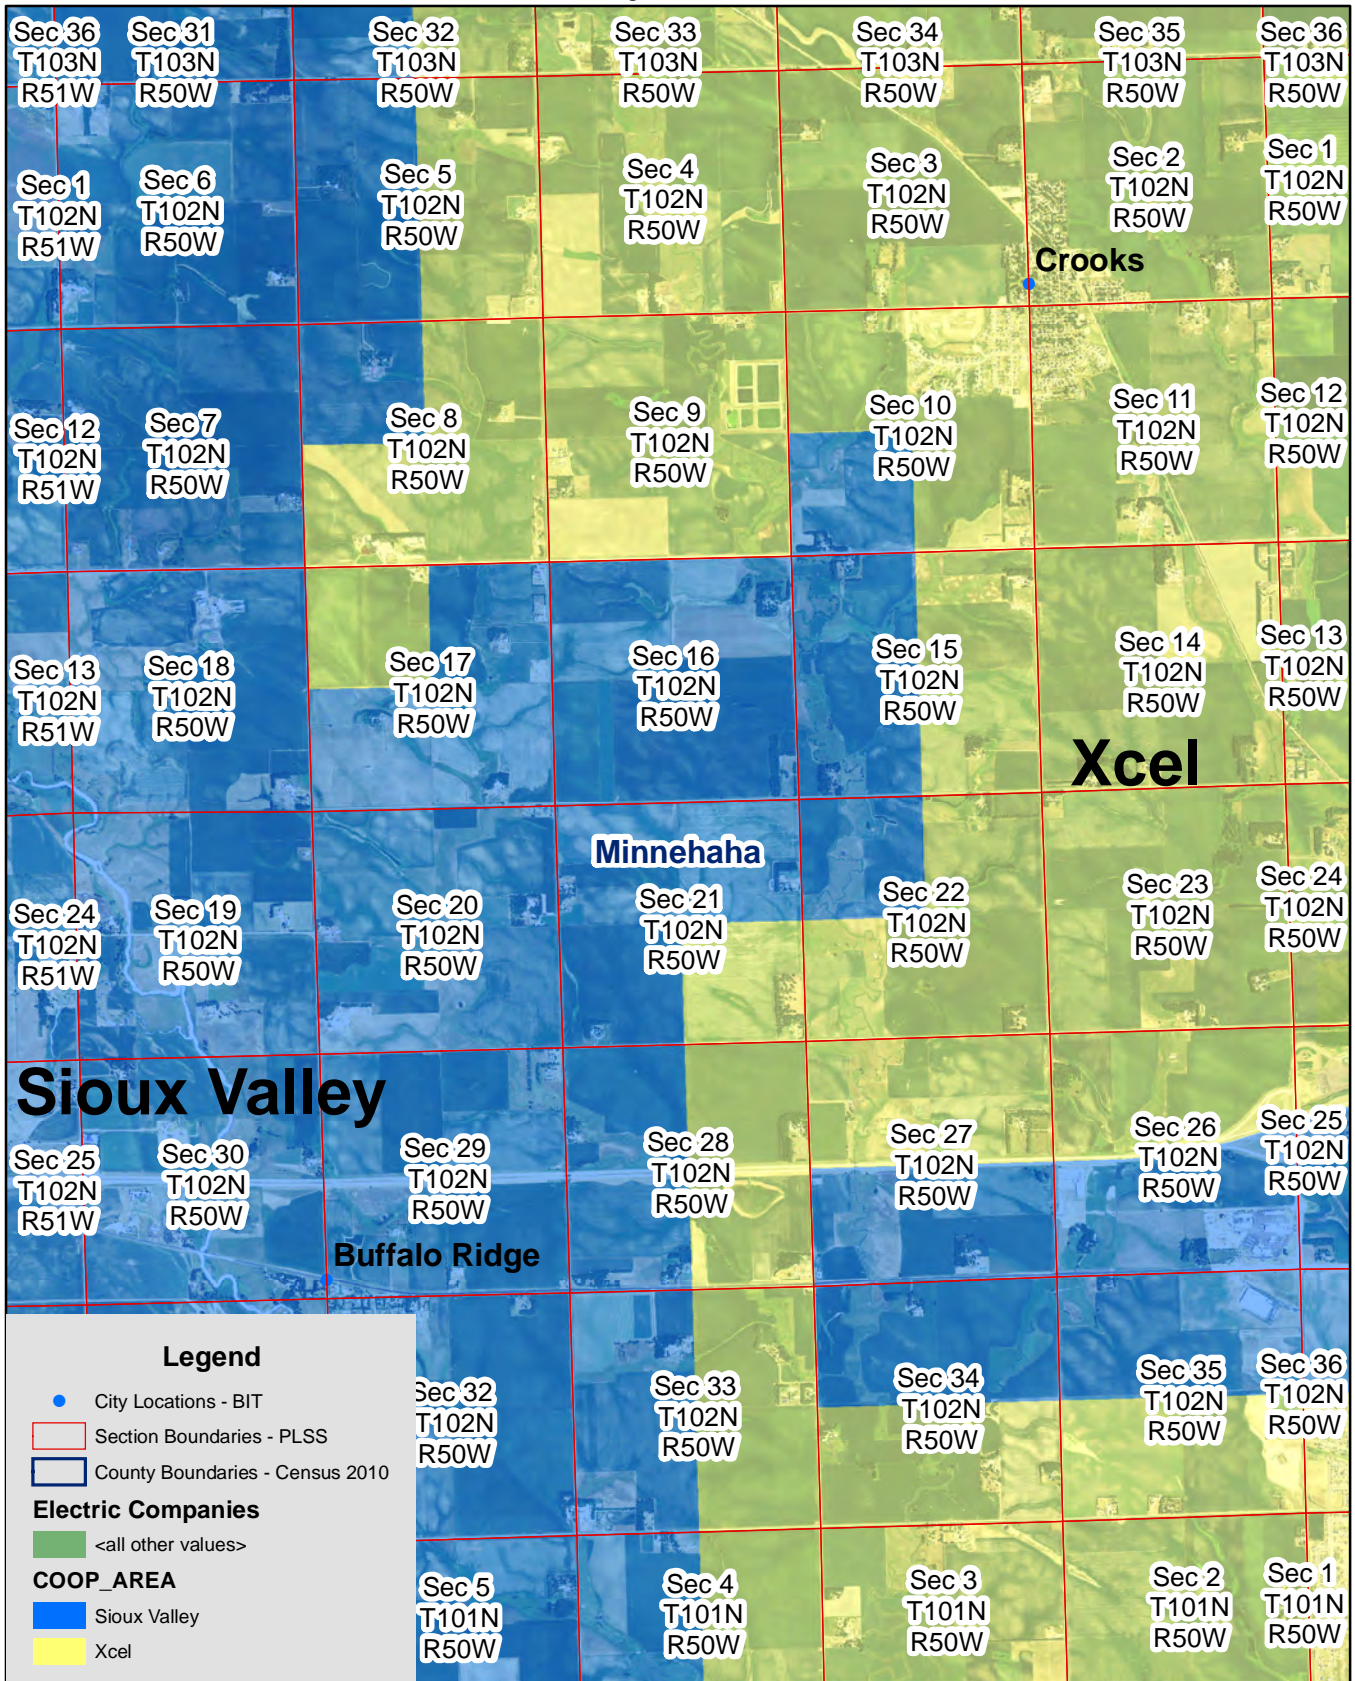

Page 1 of 1

Exhibit L

Sioux Valley & Xcel Electric Service Territory Boundary

Sioux Falls

Page 1 of 14

Exhibit B

Sioux Valley & Xcel Electric Service Territory Boundary

Sioux Falls

Page 2 of 14

Exhibit L

Sioux Valley & Xcel Electric Service Territory Boundary

Sioux Falls

Page 3 of 14

Exhibit L

Sioux Valley & Xcel Electric Service Territory Boundary

Sioux Falls

Page 4 of 14

Exhibit L

Sioux Valley & Xcel Electric Service Territory Boundary

Sioux Falls

Page 5 of 14

Exhibit L

Sioux Valley & Xcel Electric Service Territory Boundary

Sioux Falls

Page 6 of 14

Exhibit L

Sioux Valley & Xcel Electric Service Territory Boundary

Sioux Falls

Page 7 of 14

Exhibit L

Sioux Valley & Xcel Electric Service Territory Boundary
Sioux Falls
Page 8 of 14

Exhibit L