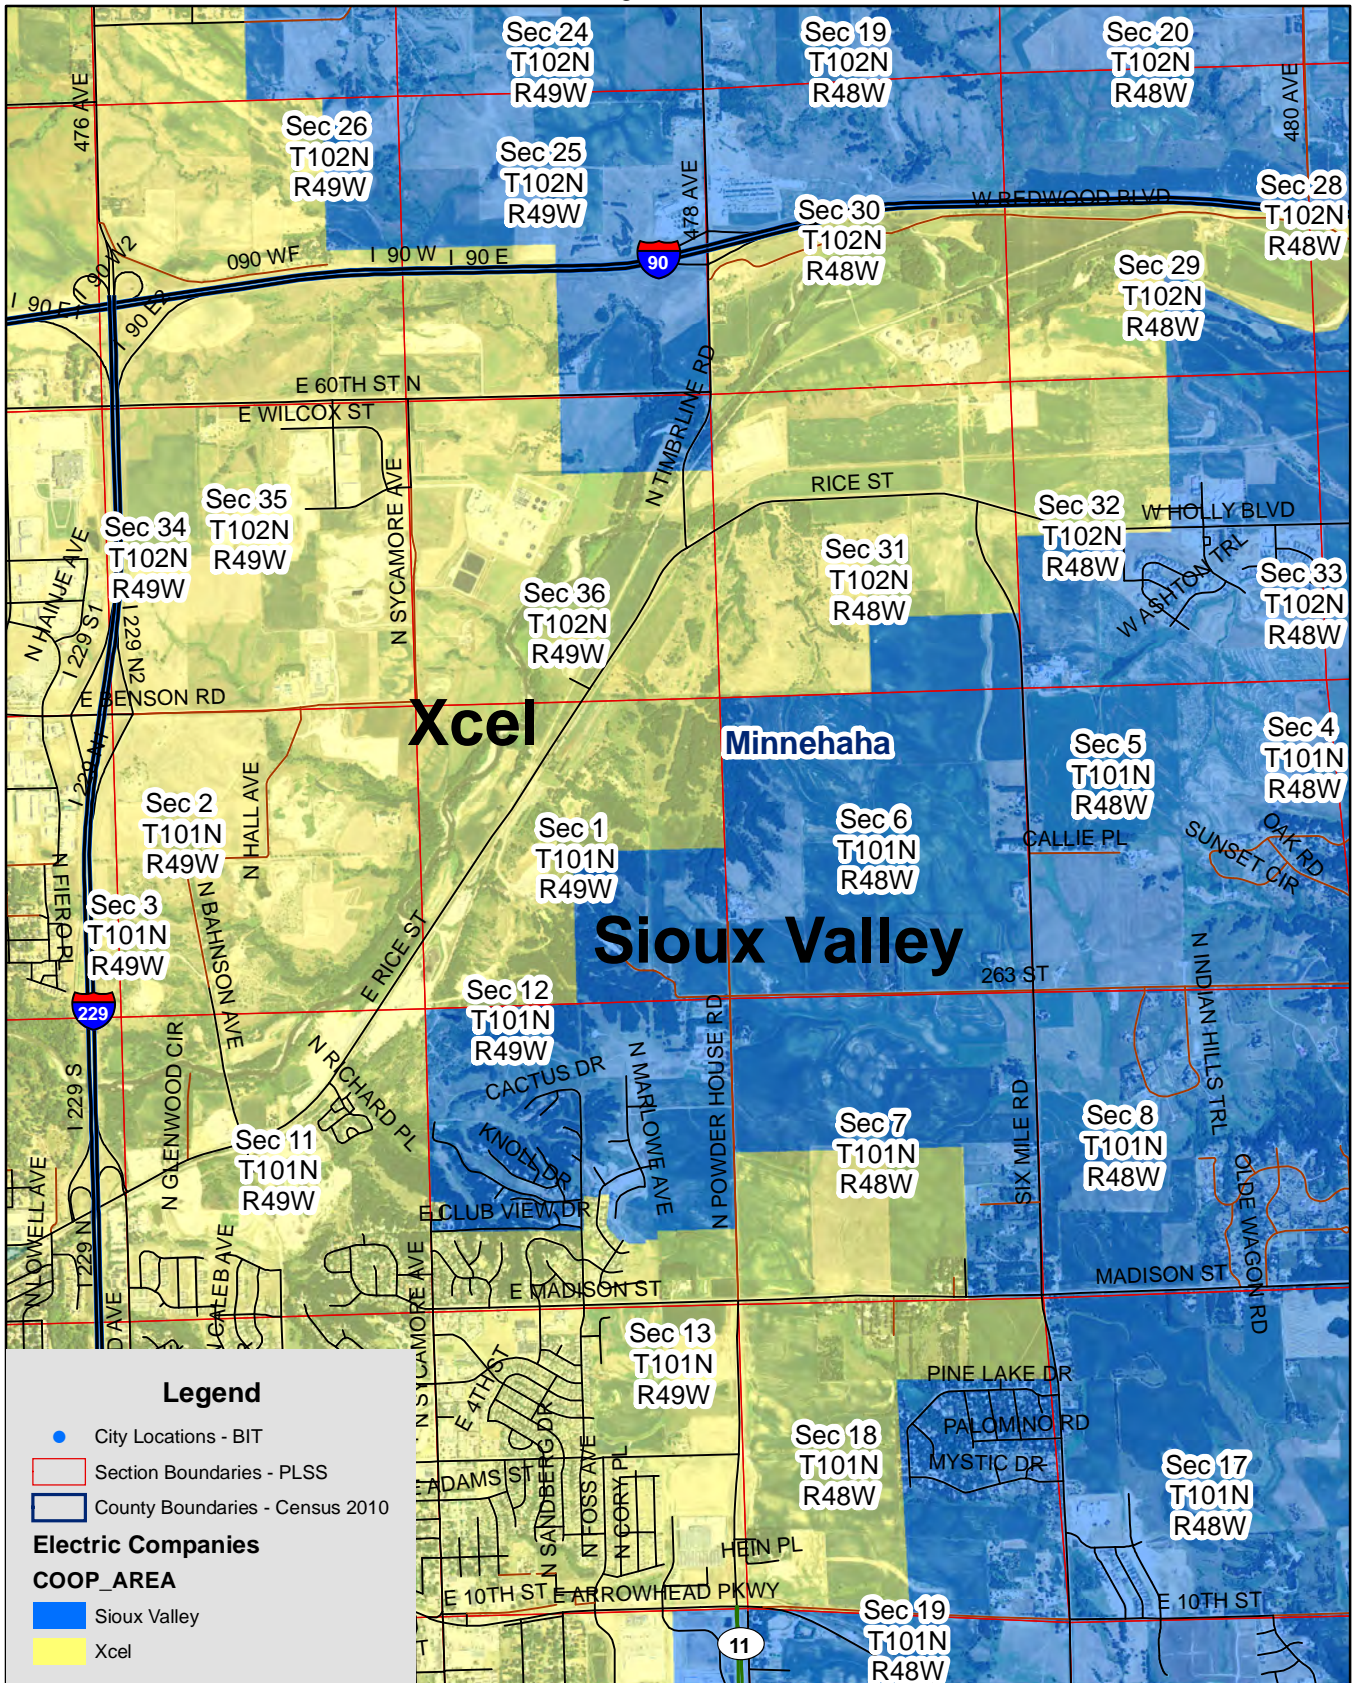

Page 6 of 14

Exhibit L

Sioux Valley & Xcel Electric Service Territory Boundary

Sioux Falls

Page 7 of 14

Exhibit L

Sioux Valley & Xcel Electric Service Territory Boundary
Sioux Falls
Page 8 of 14

Exhibit L

Sioux Valley & Xcel Electric Service Territory Boundary

Sioux Falls

Page 9 of 14

Exhibit L

Sioux Valley & Xcel Electric Service Territory Boundary

Sioux Falls

Page 10 of 14

Legend

- City Locations - BIT
- Section Boundaries - PLSS
- County Boundaries - Census 2010

Electric Companies

COOP_AREA

- Sioux Valley
- Xcel

Exhibit L

Sioux Valley & Xcel Electric Service Territory Boundary
 Sioux Falls
 Page 11 of 14

Exhibit L

Sioux Valley & Xcel Electric Service Territory Boundary

Sioux Falls

Page 12 of 14

Exhibit L

Sioux Valley & Xcel Electric Service Territory Boundary

Sioux Falls

Page 13 of 14