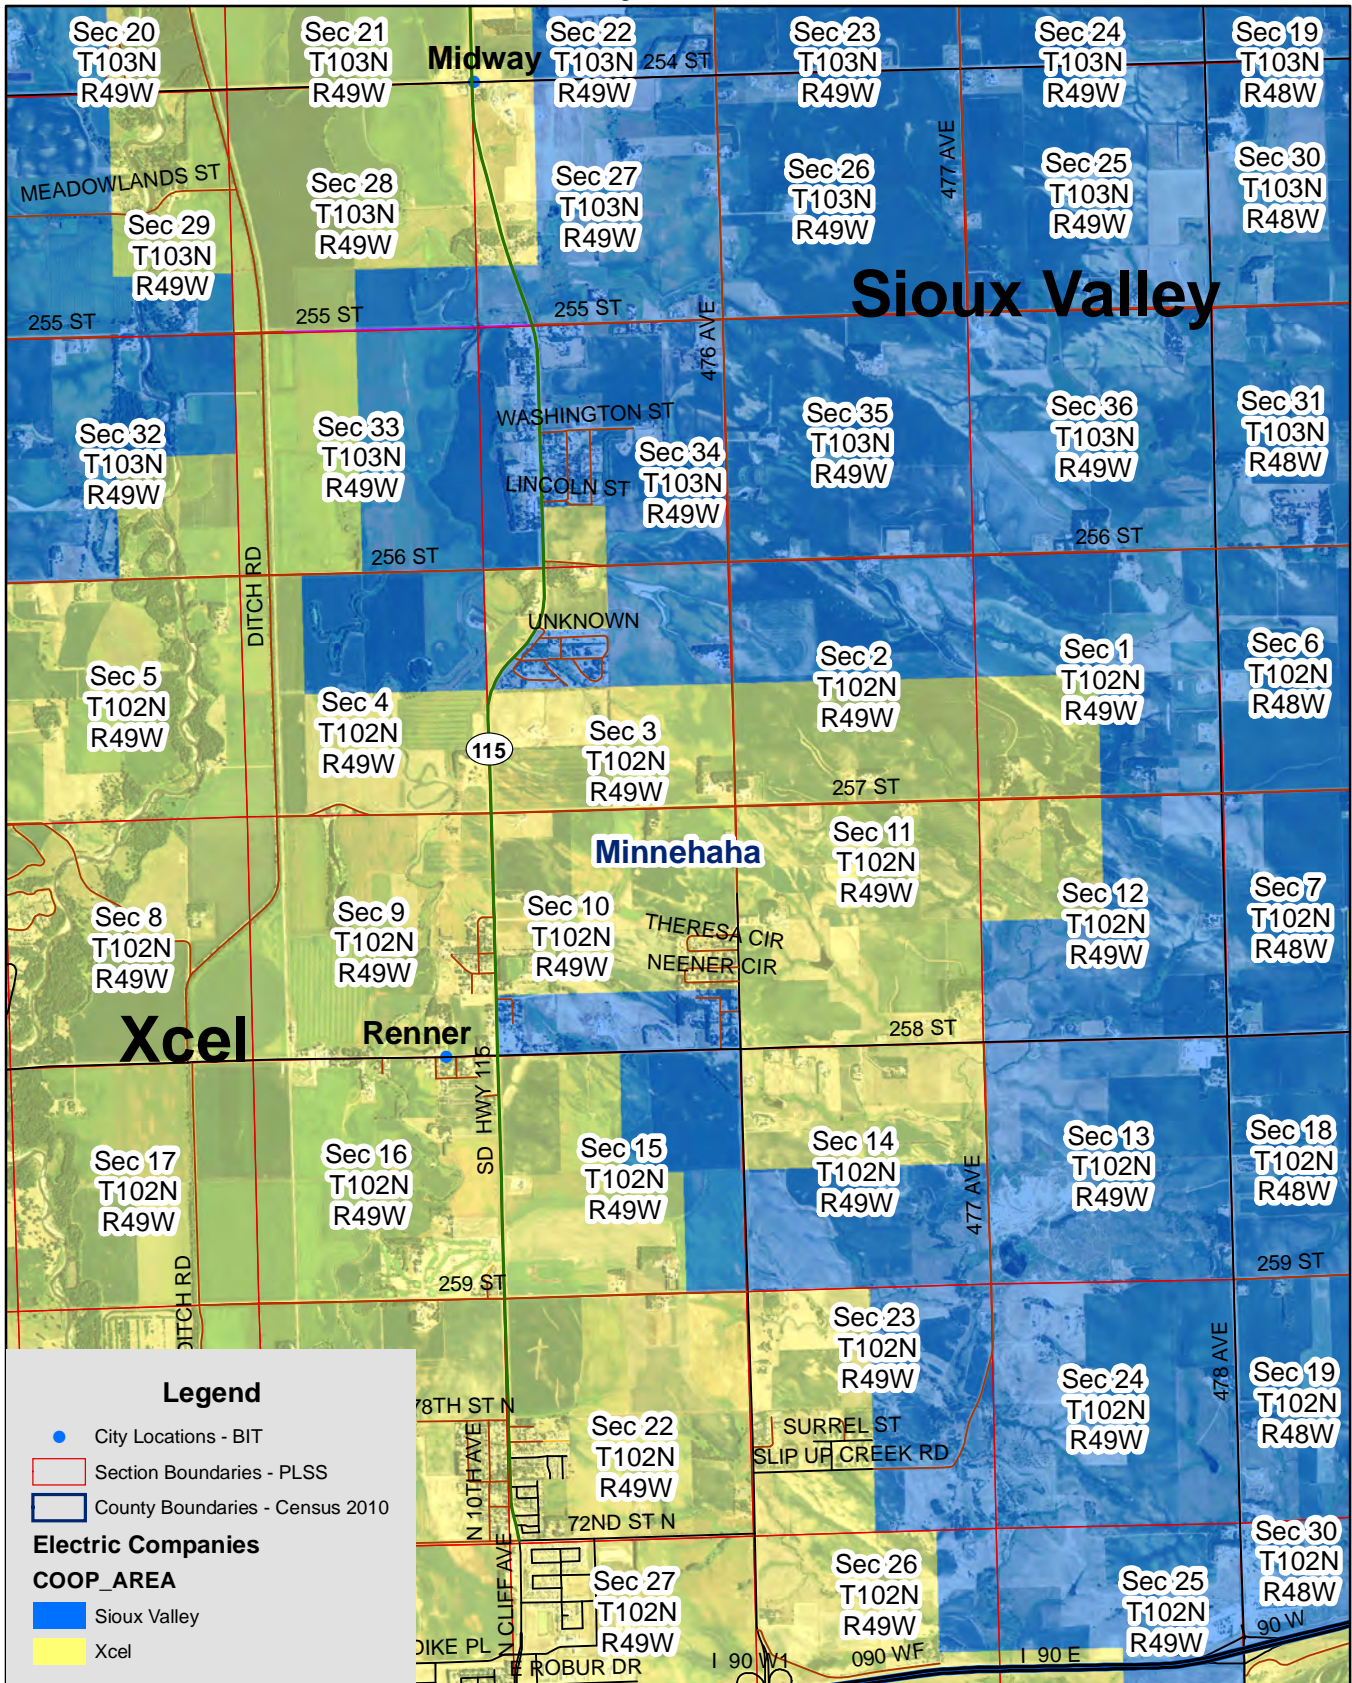

Page 6 of 14

Exhibit L

Sioux Valley & Xcel Electric Service Territory Boundary

Sioux Falls

Page 7 of 14

Exhibit L

Sioux Valley & Xcel Electric Service Territory Boundary
Sioux Falls
Page 8 of 14

Exhibit L

Sioux Valley & Xcel Electric Service Territory Boundary

Sioux Falls

Page 9 of 14

Exhibit L

Sioux Valley & Xcel Electric Service Territory Boundary

Sioux Falls

Page 10 of 14

Legend

- City Locations - BIT
- Section Boundaries - PLSS
- County Boundaries - Census 2010

Electric Companies

COOP_AREA

- Sioux Valley
- Xcel

Exhibit L

Sioux Valley & Xcel Electric Service Territory Boundary
 Sioux Falls
 Page 11 of 14

Exhibit L

Sioux Valley & Xcel Electric Service Territory Boundary

Sioux Falls

Page 12 of 14

Exhibit L

Sioux Valley & Xcel Electric Service Territory Boundary

Sioux Falls

Page 13 of 14