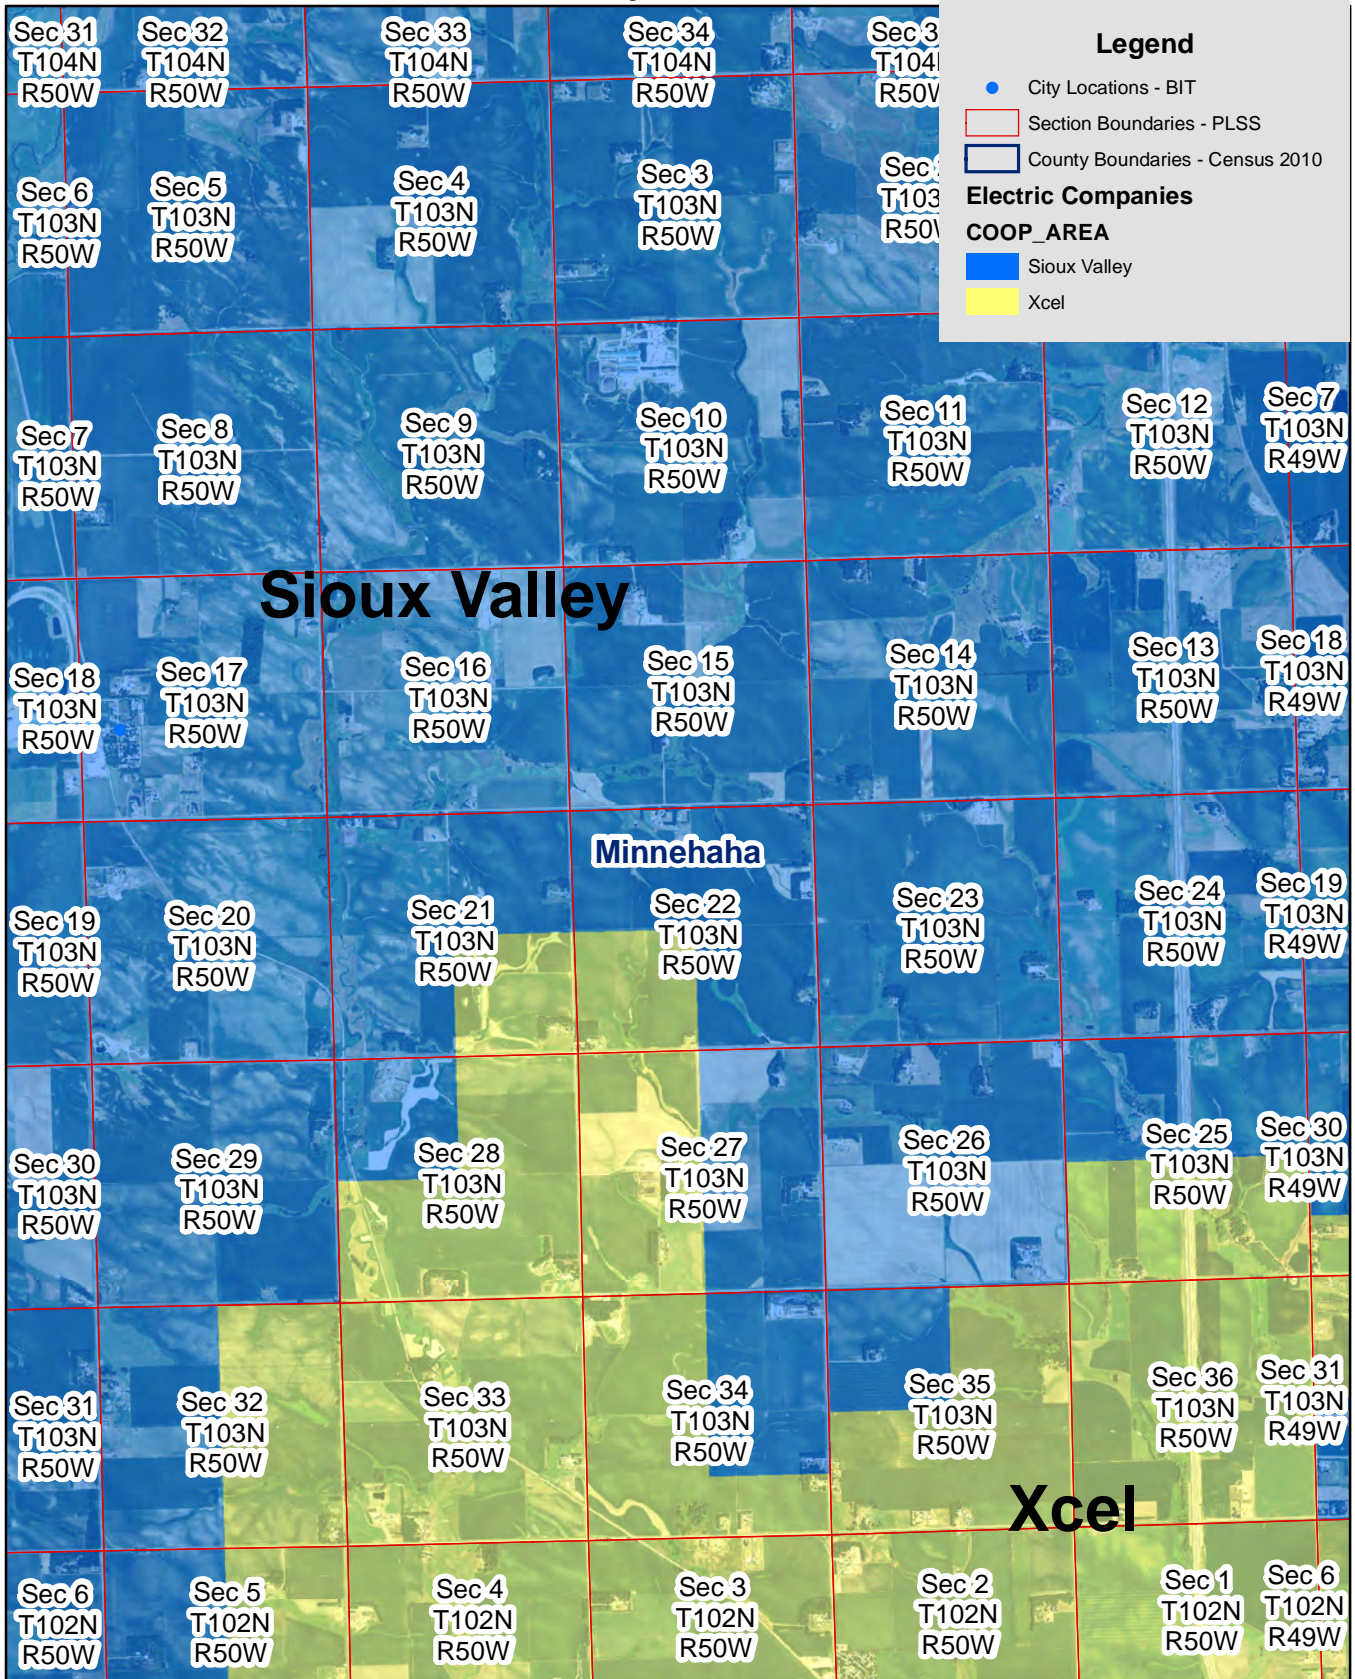

Page 1 of 1

Exhibit L

Sioux Valley & Xcel Electric Service Territory Boundary

Sioux Falls

Page 1 of 14

Exhibit B

Sioux Valley & Xcel Electric Service Territory Boundary

Sioux Falls

Page 2 of 14

Exhibit L

Sioux Valley & Xcel Electric Service Territory Boundary

Sioux Falls

Page 3 of 14

Exhibit L

Sioux Valley & Xcel Electric Service Territory Boundary

Sioux Falls

Page 4 of 14

Exhibit L

Sioux Valley & Xcel Electric Service Territory Boundary

Sioux Falls

Page 5 of 14

Exhibit L

Sioux Valley & Xcel Electric Service Territory Boundary

Sioux Falls

Page 6 of 14

Exhibit L

Sioux Valley & Xcel Electric Service Territory Boundary

Sioux Falls

Page 7 of 14

Exhibit L

Sioux Valley & Xcel Electric Service Territory Boundary
Sioux Falls
Page 8 of 14

Exhibit L