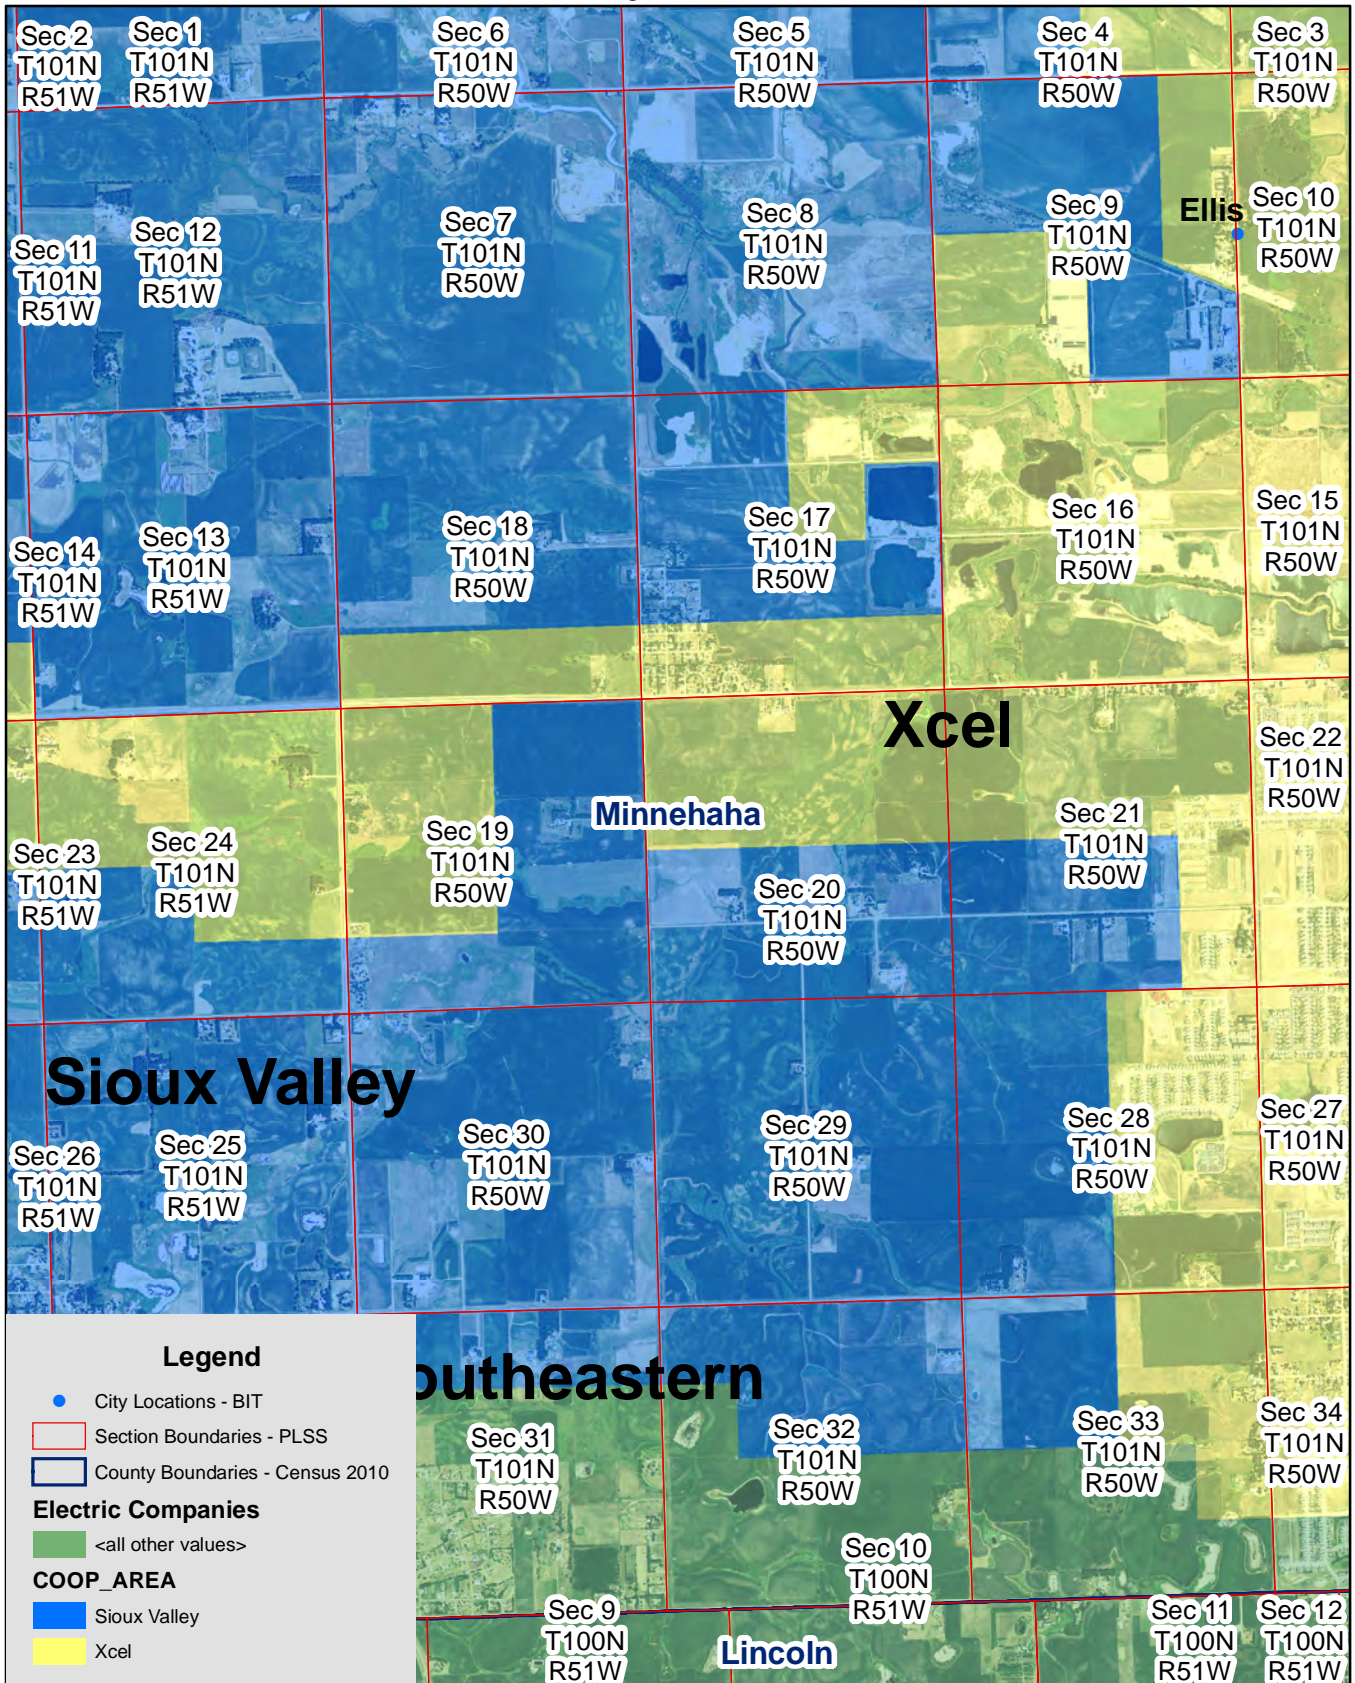

Page 1 of 1

Exhibit L

Sioux Valley & Xcel Electric Service Territory Boundary

Sioux Falls

Page 1 of 14

Exhibit B

Sioux Valley & Xcel Electric Service Territory Boundary

Sioux Falls

Page 2 of 14

Exhibit L

Sioux Valley & Xcel Electric Service Territory Boundary

Sioux Falls

Page 3 of 14

Exhibit L

Sioux Valley & Xcel Electric Service Territory Boundary

Sioux Falls

Page 4 of 14

Exhibit L

Sioux Valley & Xcel Electric Service Territory Boundary

Sioux Falls

Page 5 of 14

Exhibit L

Sioux Valley & Xcel Electric Service Territory Boundary

Sioux Falls

Page 6 of 14

Exhibit L

Sioux Valley & Xcel Electric Service Territory Boundary

Sioux Falls

Page 7 of 14

Exhibit L

Sioux Valley & Xcel Electric Service Territory Boundary
Sioux Falls
Page 8 of 14

Exhibit L