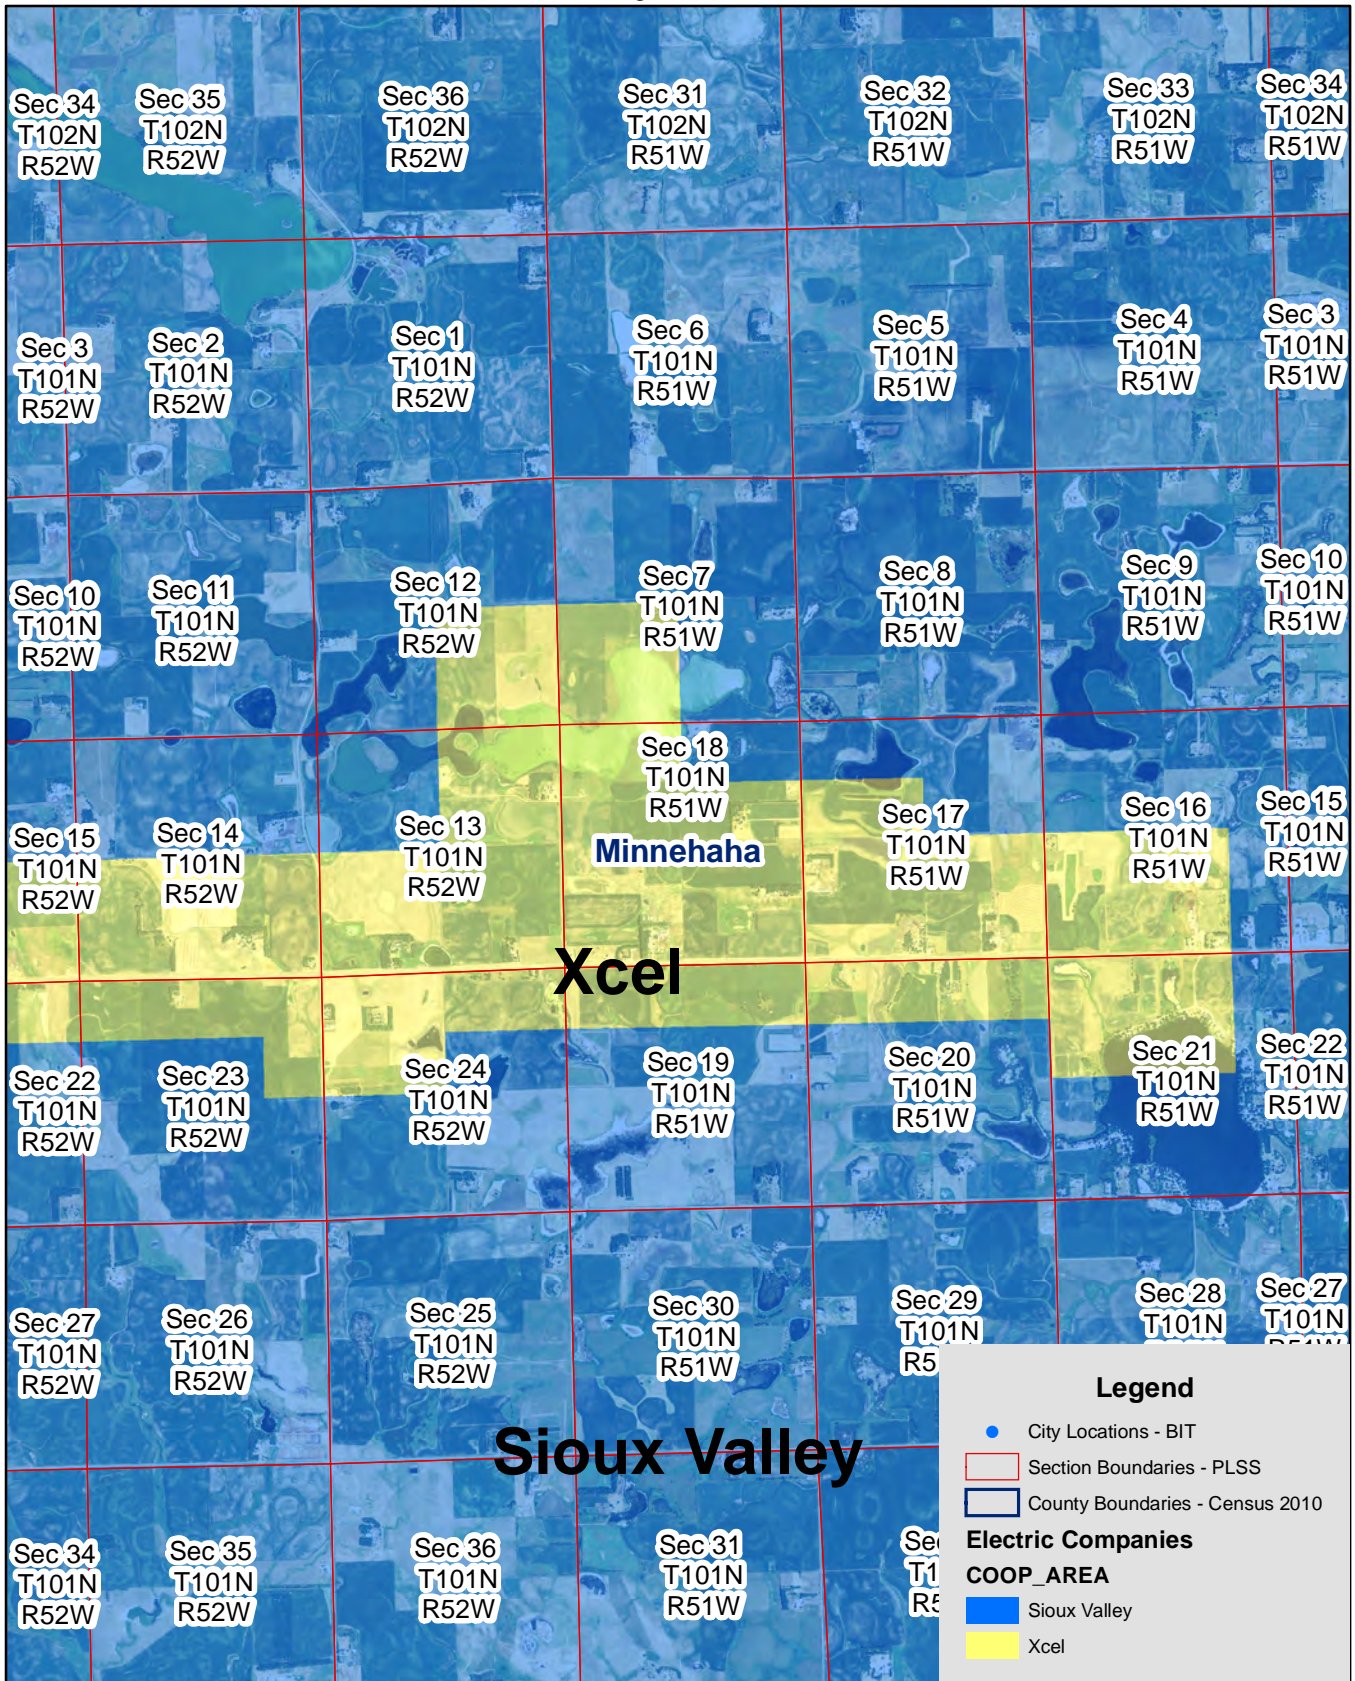

Exhibit H

Sioux Valley & Xcel Electric Service Territory Boundary
Valley Springs
Page 1 of 1

Exhibit I

Sioux Valley & Xcel Electric Service Territory Boundary

Corson

Page 1 of 1

Exhibit J

Sioux Valley & Xcel Electric Service Territory Boundary
Pumpkin Center
Page 1 of 3

Exhibit J

Sioux Valley & Xcel Electric Service Territory Boundary
 Pumpkin Center
 Page 2 of 3

Exhibit J

Sioux Valley & Xcel Electric Service Territory Boundary
Pumpkin Center
Page 3 of 3

Exhibit K

Sioux Valley & Xcel Electric Service Territory Boundary
 Interstate 90 - Interstate 29 Intersection

Page 1 of 1

Exhibit L

Sioux Valley & Xcel Electric Service Territory Boundary

Sioux Falls

Page 1 of 14

Exhibit B

Sioux Valley & Xcel Electric Service Territory Boundary

Sioux Falls

Page 2 of 14

Exhibit L

Sioux Valley & Xcel Electric Service Territory Boundary

Sioux Falls

Page 3 of 14

Exhibit L

Sioux Valley & Xcel Electric Service Territory Boundary

Sioux Falls