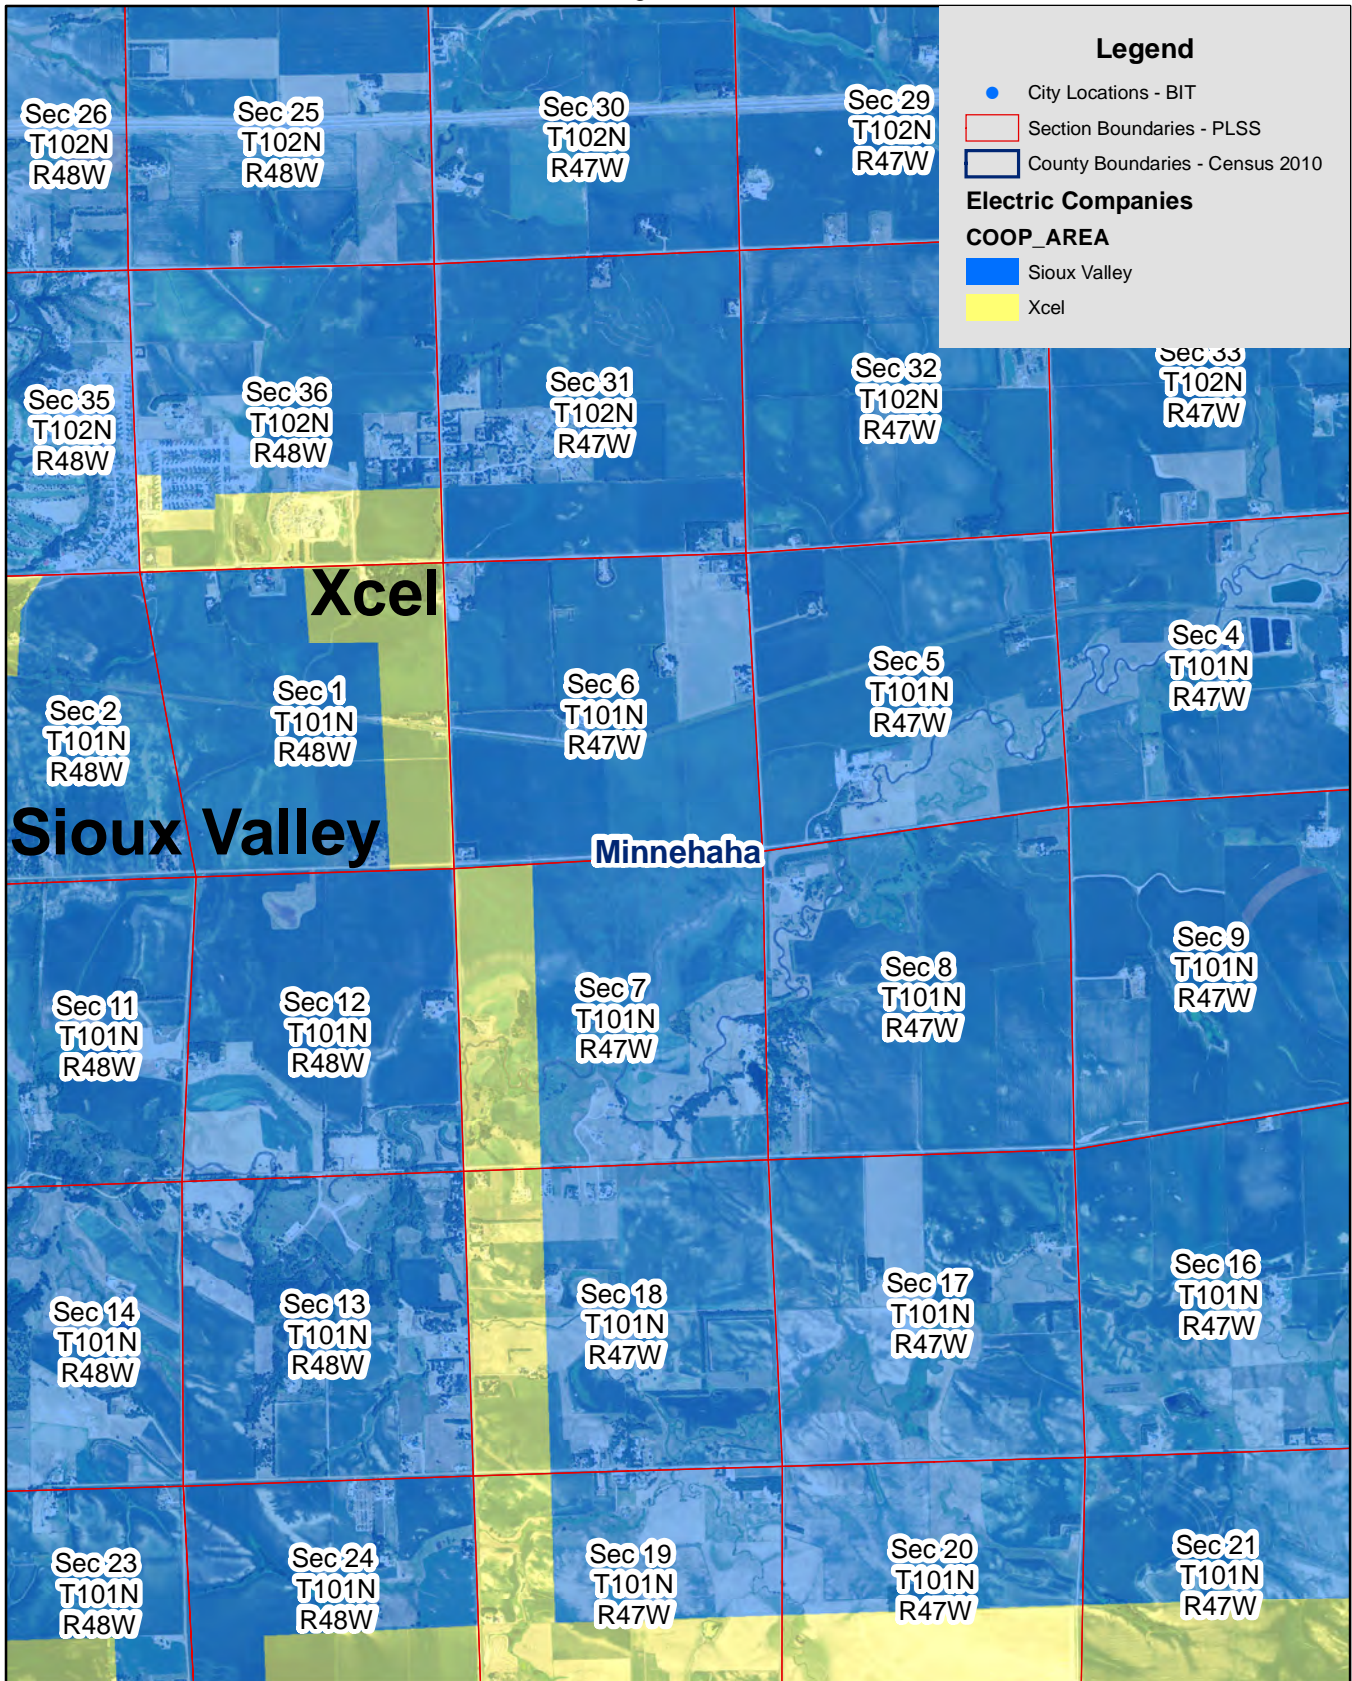

Sioux Valley & Xcel Electric Service Territory Boundary
Garretson / Sherman
Page 1 of 3

Exhibit F

Sioux Valley & Xcel Electric Service Territory Boundary
Garretson / Sherman

Page 2 of 3

Exhibit F

Sioux Valley & Xcel Electric Service Territory Boundary
Garretson / Sherman
Page 3 of 3

Legend

- City Locations - BIT
- ▭ Section Boundaries - PLSS
- ▭ County Boundaries - Census 2010

Electric Companies

COOP_AREA

- ▭ Sioux Valley
- ▭ Xcel

Exhibit G

Sioux Valley & Xcel Electric Service Territory Boundary

Brandon / Rowena

Page 3 of 5

Exhibit G

Sioux Valley & Xcel Electric Service Territory Boundary
Brandon / Rowena
Page 4 of 5

Exhibit G

Sioux Valley & Xcel Electric Service Territory Boundary
Brandon / Rowena
Page 5 of 5

Exhibit H

Sioux Valley & Xcel Electric Service Territory Boundary
Valley Springs
Page 1 of 1

Exhibit I

Sioux Valley & Xcel Electric Service Territory Boundary

Corson

Page 1 of 1

Exhibit J

Sioux Valley & Xcel Electric Service Territory Boundary
Pumpkin Center
Page 1 of 3