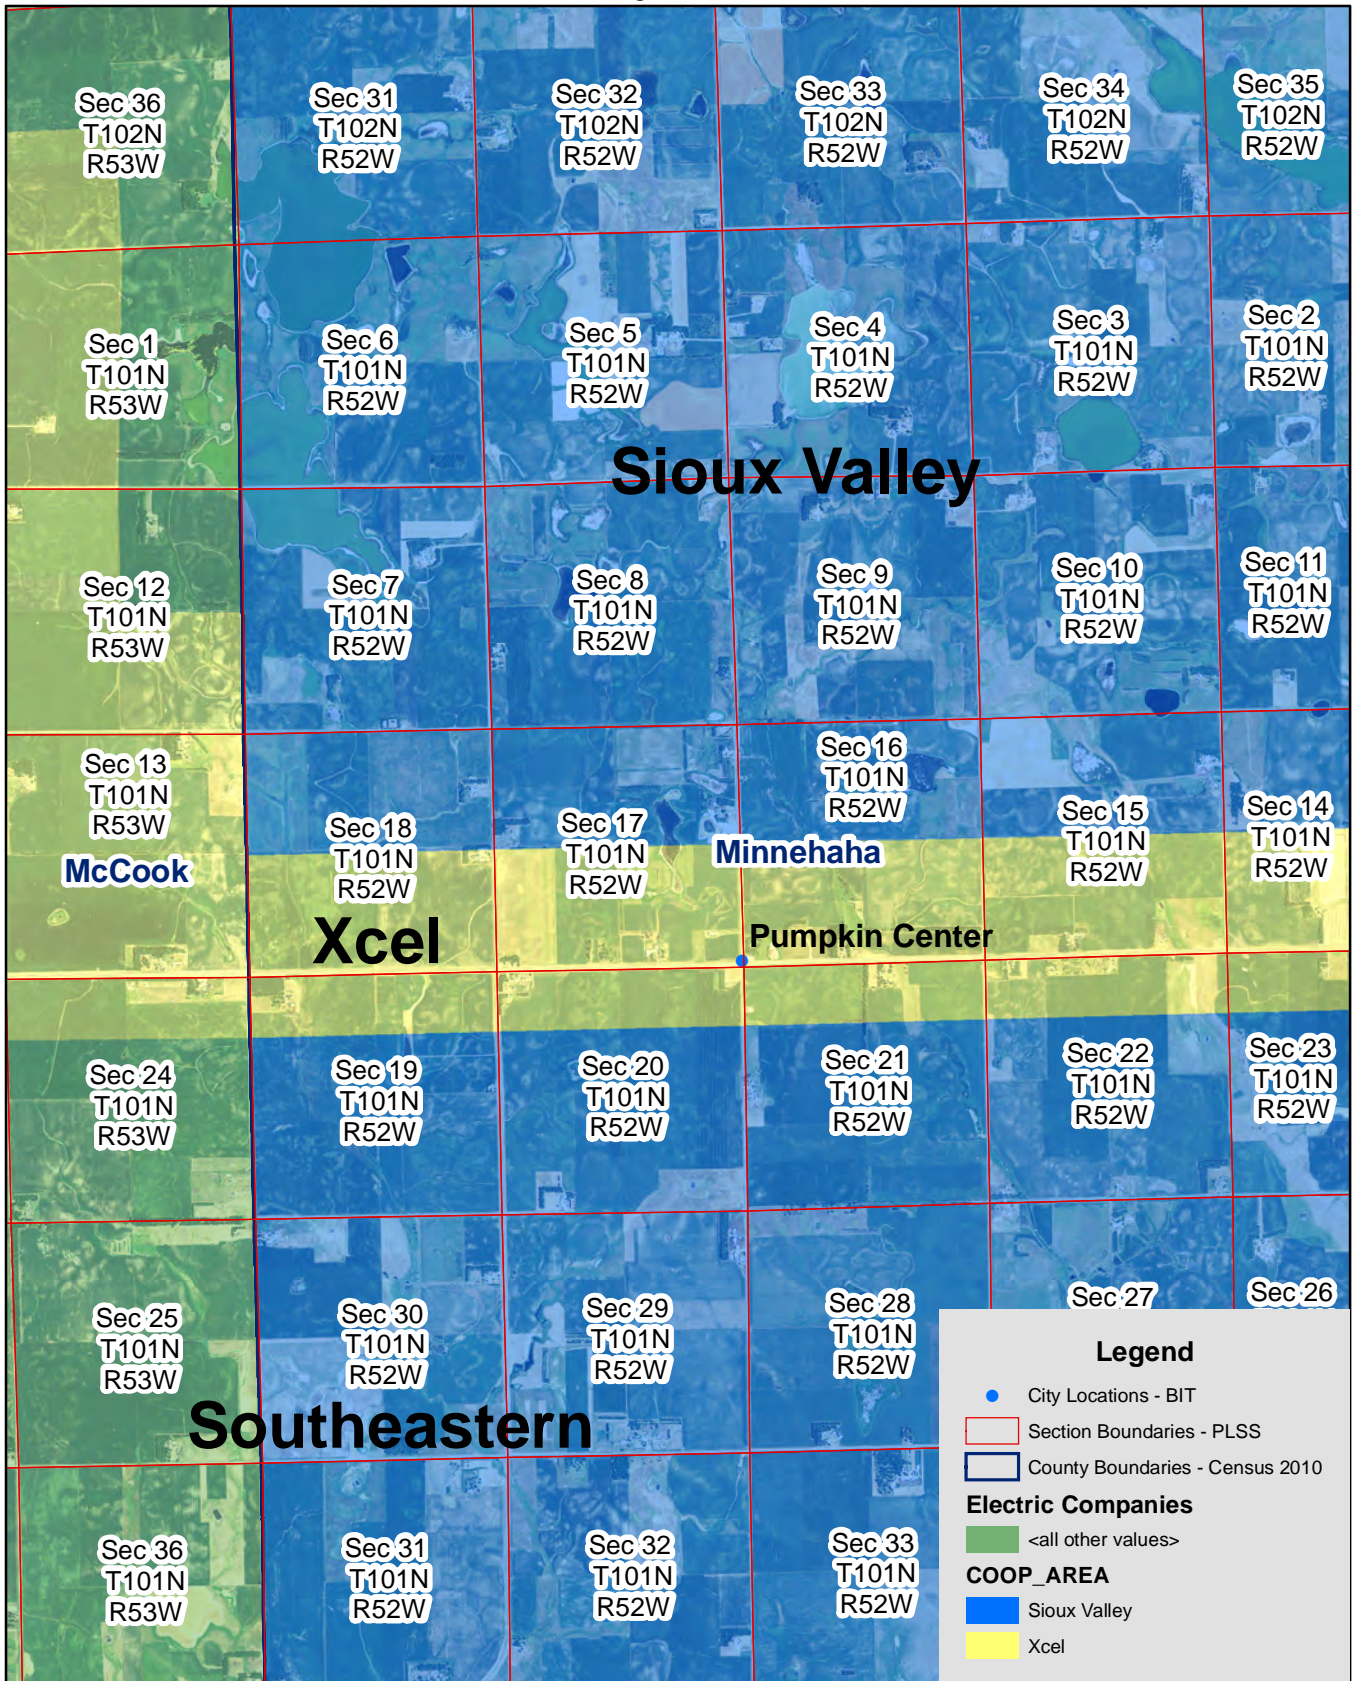

Exhibit H

Sioux Valley & Xcel Electric Service Territory Boundary
Valley Springs
Page 1 of 1

Exhibit I

Sioux Valley & Xcel Electric Service Territory Boundary

Corson

Page 1 of 1

Exhibit J

Sioux Valley & Xcel Electric Service Territory Boundary
Pumpkin Center
Page 1 of 3

Exhibit J

Sioux Valley & Xcel Electric Service Territory Boundary
 Pumpkin Center
 Page 2 of 3

Exhibit J

Sioux Valley & Xcel Electric Service Territory Boundary
Pumpkin Center
Page 3 of 3

Exhibit K

Sioux Valley & Xcel Electric Service Territory Boundary
 Interstate 90 - Interstate 29 Intersection

Page 1 of 1

Exhibit L

Sioux Valley & Xcel Electric Service Territory Boundary

Sioux Falls

Page 1 of 14

Exhibit B

Sioux Valley & Xcel Electric Service Territory Boundary

Sioux Falls

Page 2 of 14

Exhibit L

Sioux Valley & Xcel Electric Service Territory Boundary

Sioux Falls

Page 3 of 14

Exhibit L

Sioux Valley & Xcel Electric Service Territory Boundary

Sioux Falls