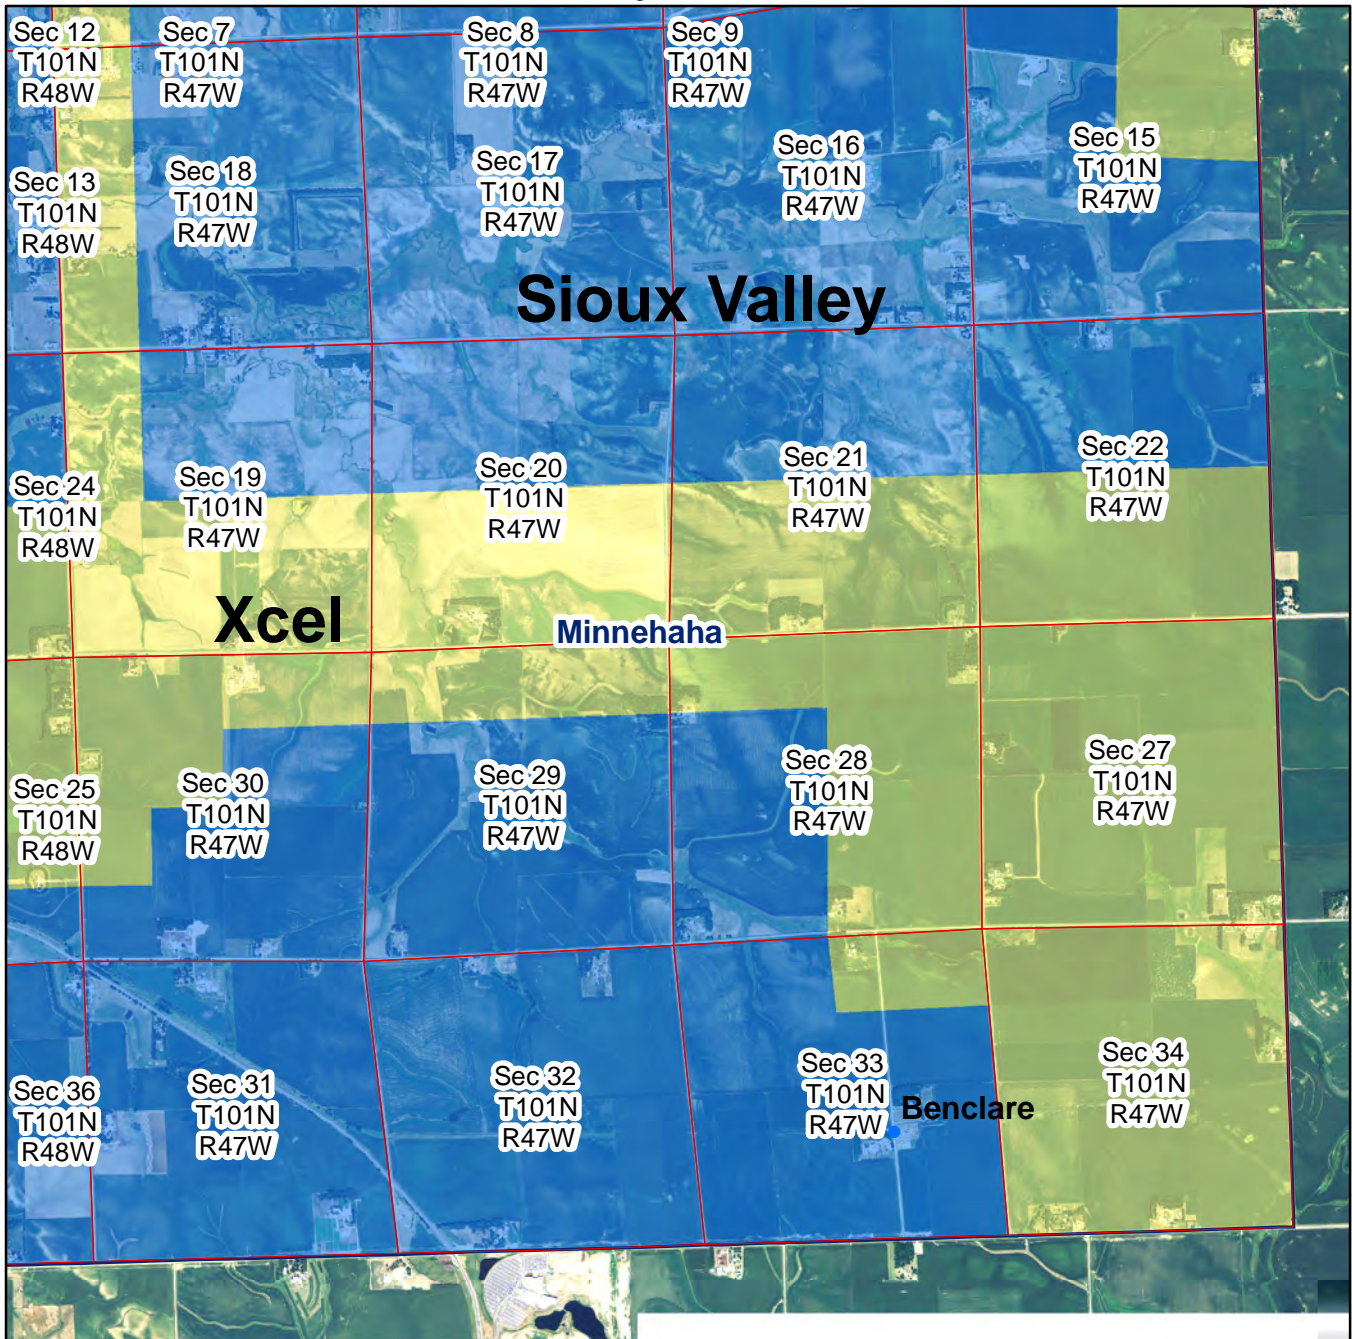

Exhibit B

Sioux Valley & Xcel Electric Service Territory Boundary

Page 1 of 1

Exhibit C

Sioux Valley & Xcel Electric Service Territory Boundary

Ramona

Page 1 of 1

Exhibit D

Sioux Valley & Xcel Electric Service Territory Boundary
Garretson / Sherman
Page 1 of 3

Exhibit F

Sioux Valley & Xcel Electric Service Territory Boundary
Garretson / Sherman

Page 2 of 3

Exhibit F

Sioux Valley & Xcel Electric Service Territory Boundary
Garretson / Sherman
Page 3 of 3

Exhibit G

Sioux Valley & Xcel Electric Service Territory Boundary

Brandon / Rowena

Page 1 of 5

Exhibit G

Sioux Valley & Xcel Electric Service Territory Boundary

Brandon / Rowena

Page 2 of 5

Legend

- City Locations - BIT
- ▭ Section Boundaries - PLSS
- ▭ County Boundaries - Census 2010

Electric Companies

COOP_AREA

- ▭ Sioux Valley
- ▭ Xcel

Exhibit G

Sioux Valley & Xcel Electric Service Territory Boundary