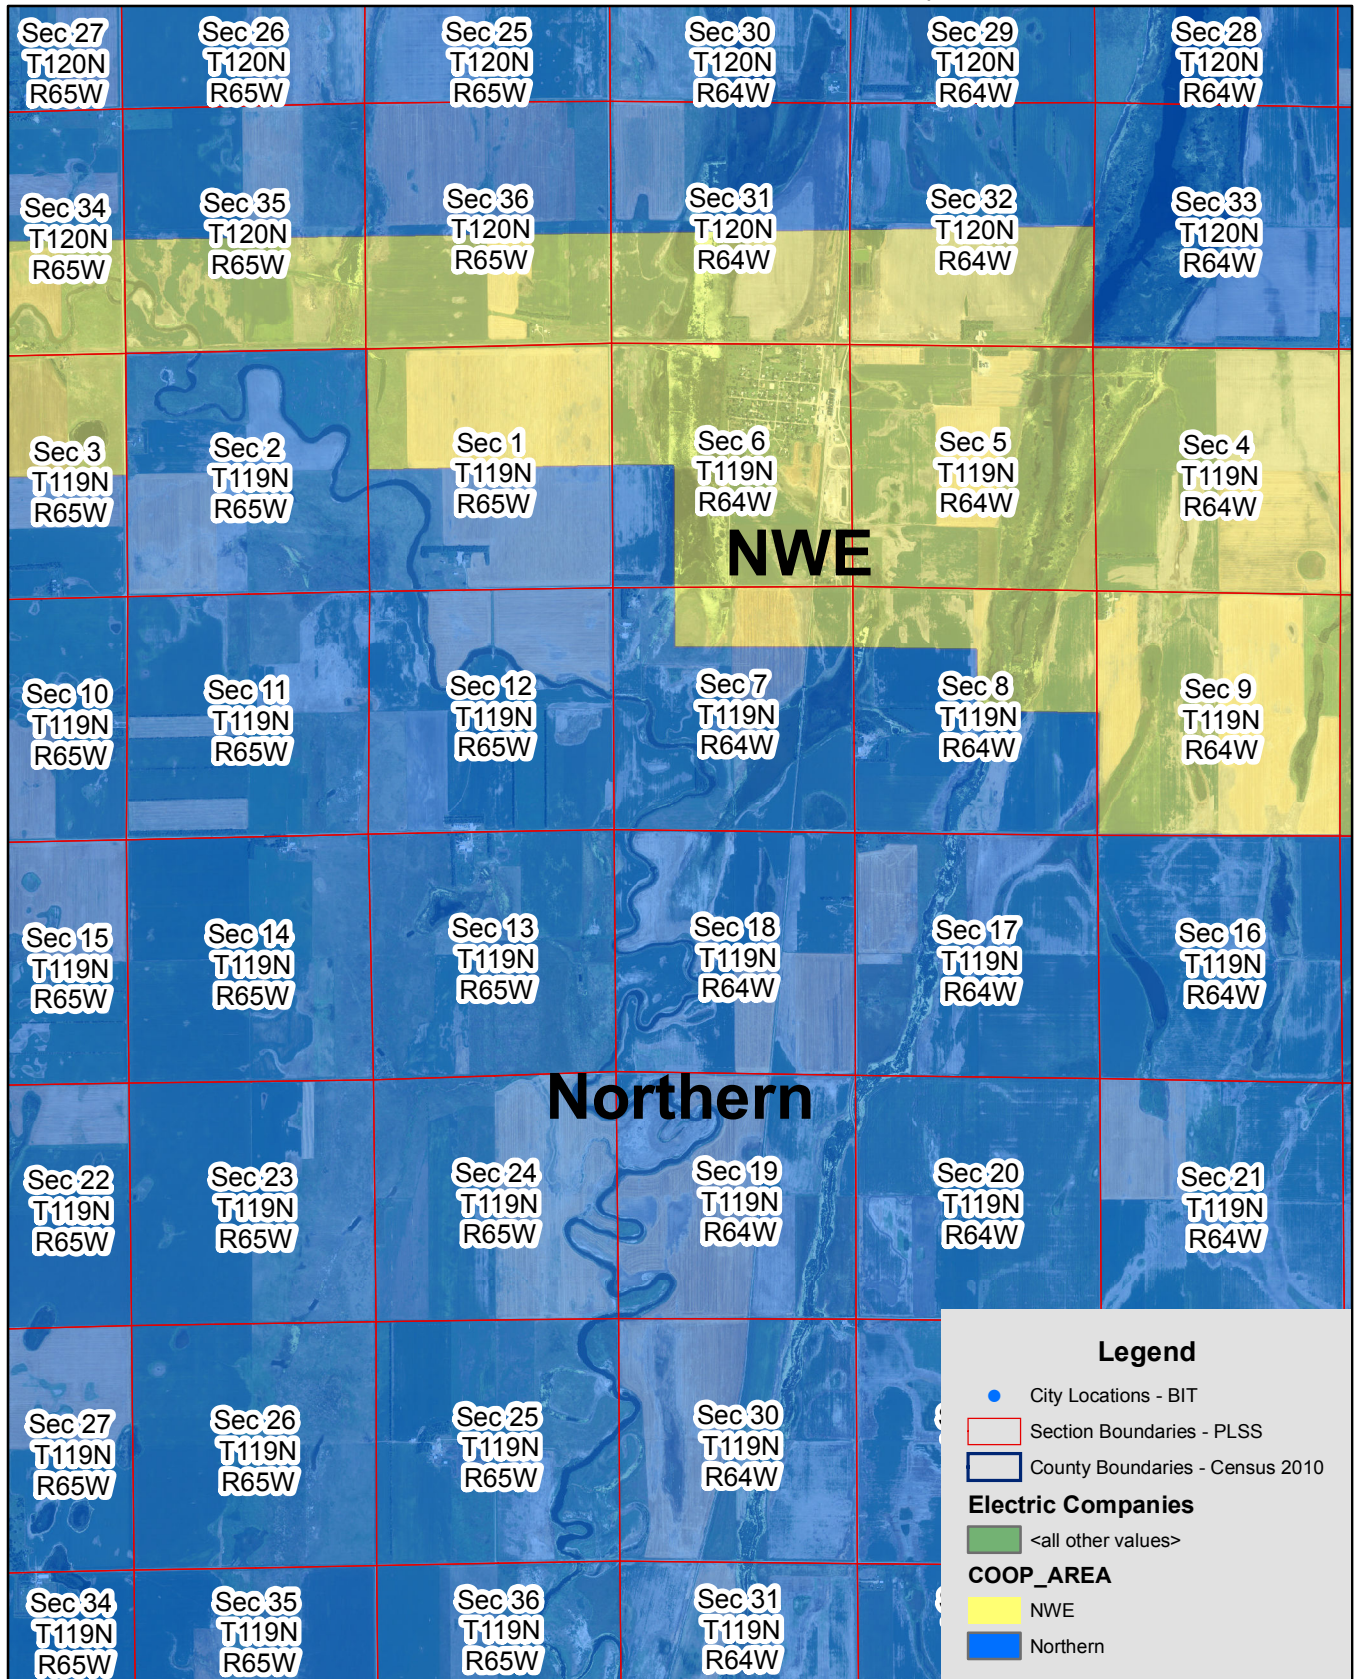

# Exhibit H

Northern & NWE Electric Service Territory Boundary

Page 1 of 12

Northernville & Mellette & Brentford & Conde & Turton & Gallup & Ashton & Athol

# Exhibit H

Northern & NWE Electric Service Territory Boundary

Page 2 of 12

Northernville & Mellette & Brentford & Conde & Turton & Gallup & Ashton & Athol

# Exhibit H

Northern & NWE Electric Service Territory Boundary

Page 3 of 12

Northernville & Mellette & Brentford & Conde & Turton & Gallup & Ashton & Athol

# Exhibit H

Northern & NWE Electric Service Territory Boundary

Page 4 of 12

Northernville & Mellette & Brentford & Conde & Turton & Gallup & Ashton & Athol