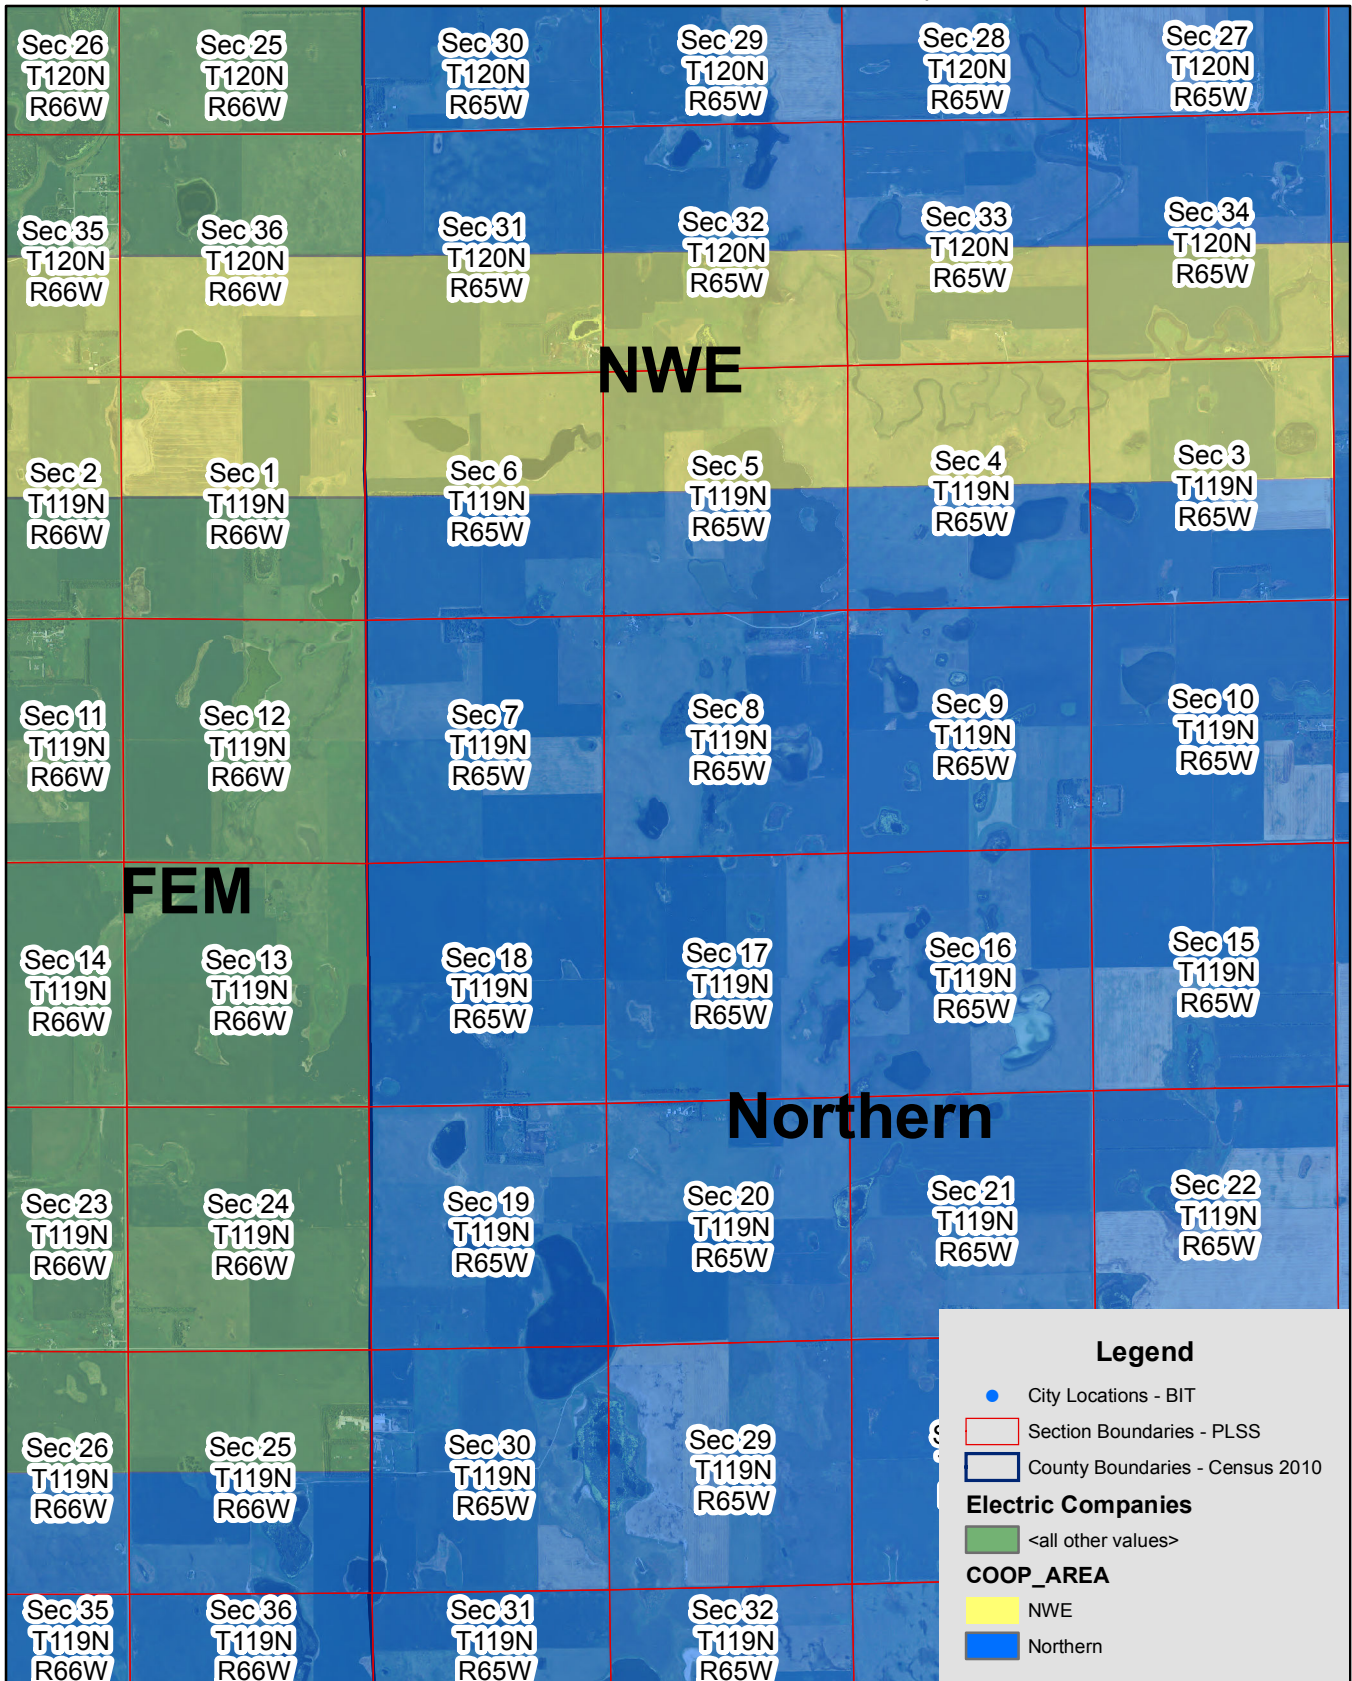

# Exhibit H

Northern & NWE Electric Service Territory Boundary

Page 1 of 12

Northernville & Mellette & Brentford & Conde & Turton & Gallup & Ashton & Athol

# Exhibit H

Northern & NWE Electric Service Territory Boundary

Page 2 of 12

Northernville & Mellette & Brentford & Conde & Turton & Gallup & Ashton & Athol

# Exhibit H

Northern & NWE Electric Service Territory Boundary

Page 3 of 12

Northernville & Mellette & Brentford & Conde & Turton & Gallup & Ashton & Athol

# Exhibit H

Northern & NWE Electric Service Territory Boundary

Page 4 of 12

Northernville & Mellette & Brentford & Conde & Turton & Gallup & Ashton & Athol