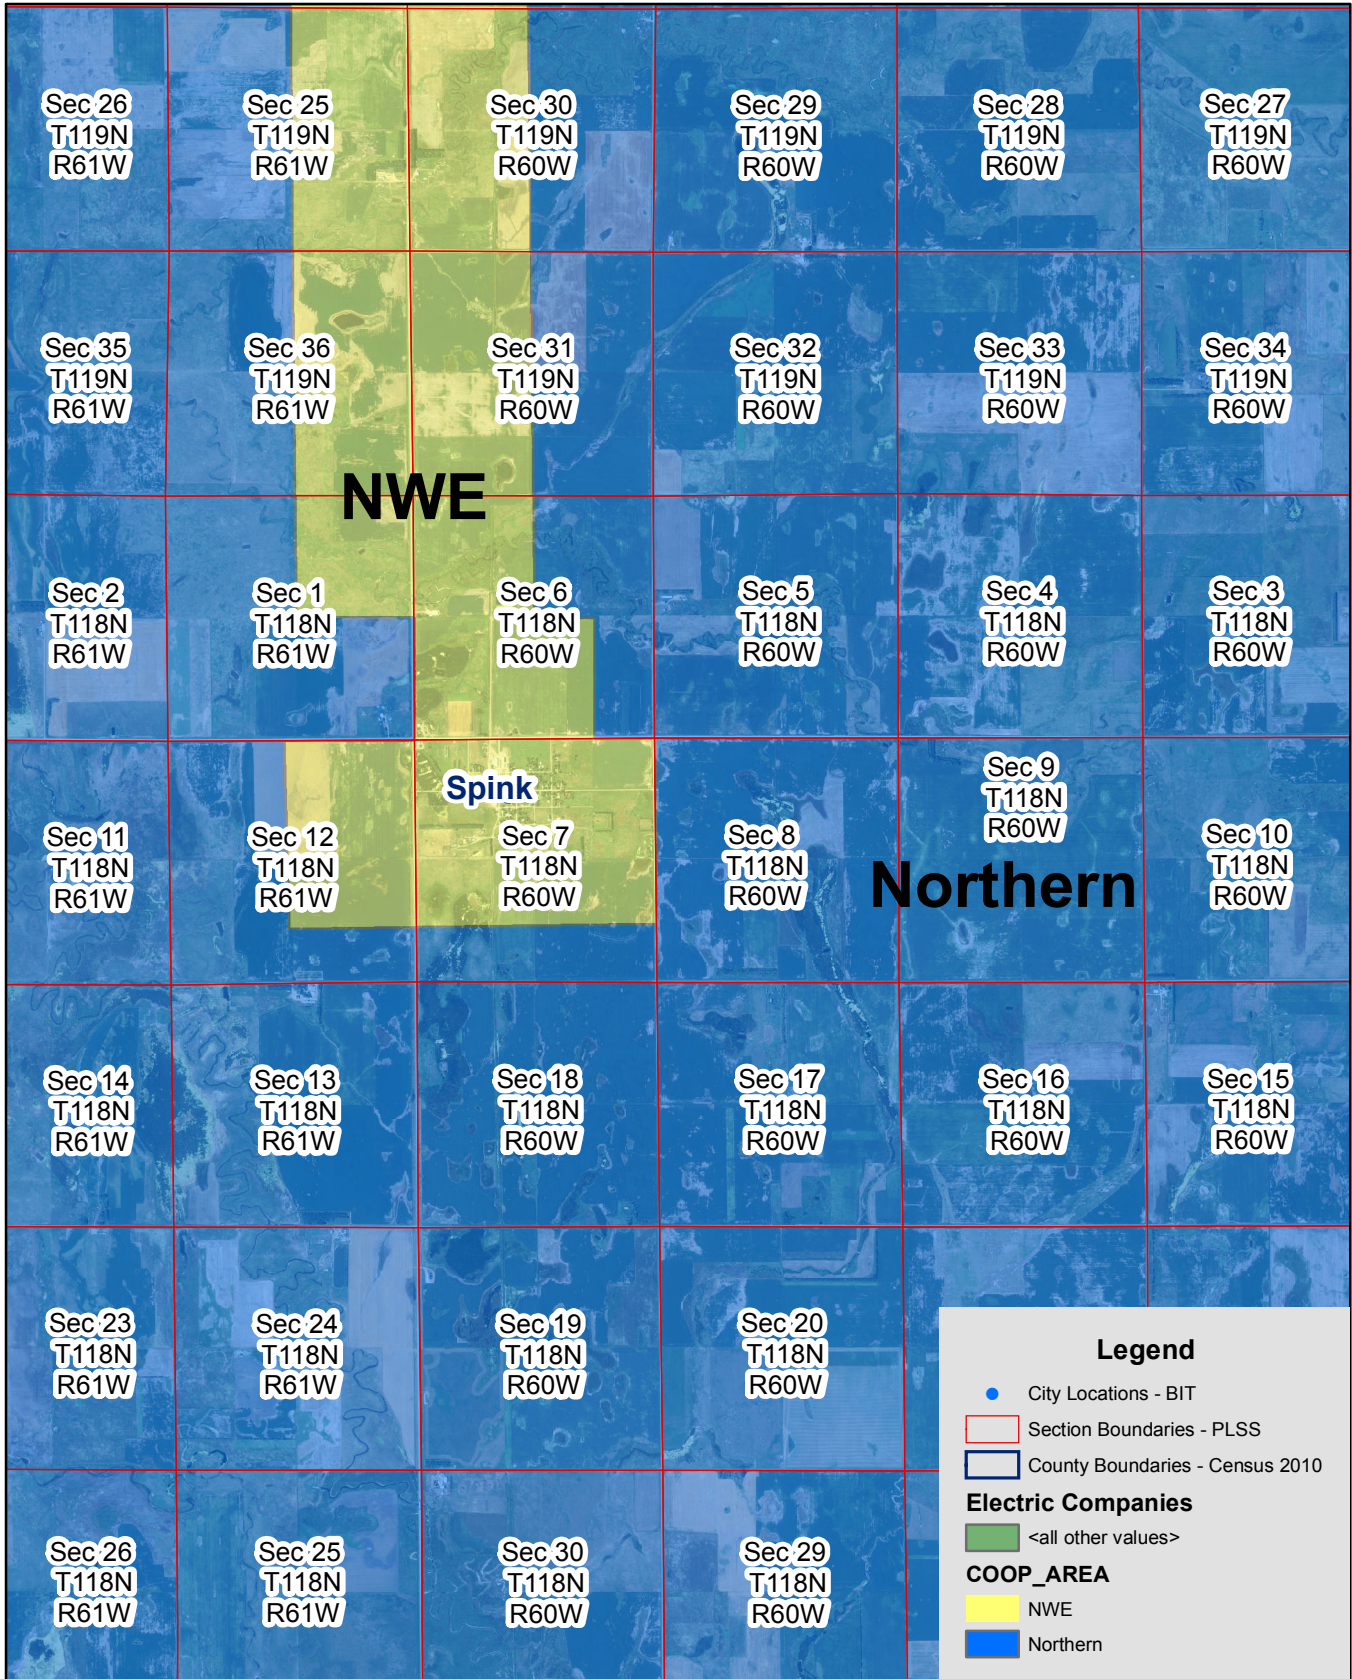

# Exhibit H

Northern & NWE Electric Service Territory Boundary

Page 6 of 12

Northernville & Mellette & Brentford & Conde & Turton & Gallup & Ashton & Athol

# Exhibit H

Northern & NWE Electric Service Territory Boundary

Page 7 of 12

Northernville & Mellette & Brentford & conde & Turton & Gallup & Ashton & Athol

# Exhibit H

Northern & NWE Electric Service Territory Boundary

Page 8 of 12

Northernville & Mellette & Brentford & Conde & Turton & Gallup & Ashton & Athol

# Exhibit H

Northern & NWE Electric Service Territory Boundary

Page 9 of 12

Northernville & Mellette & Brentford & Conde & Turton & Gallup & Ahston & Athol