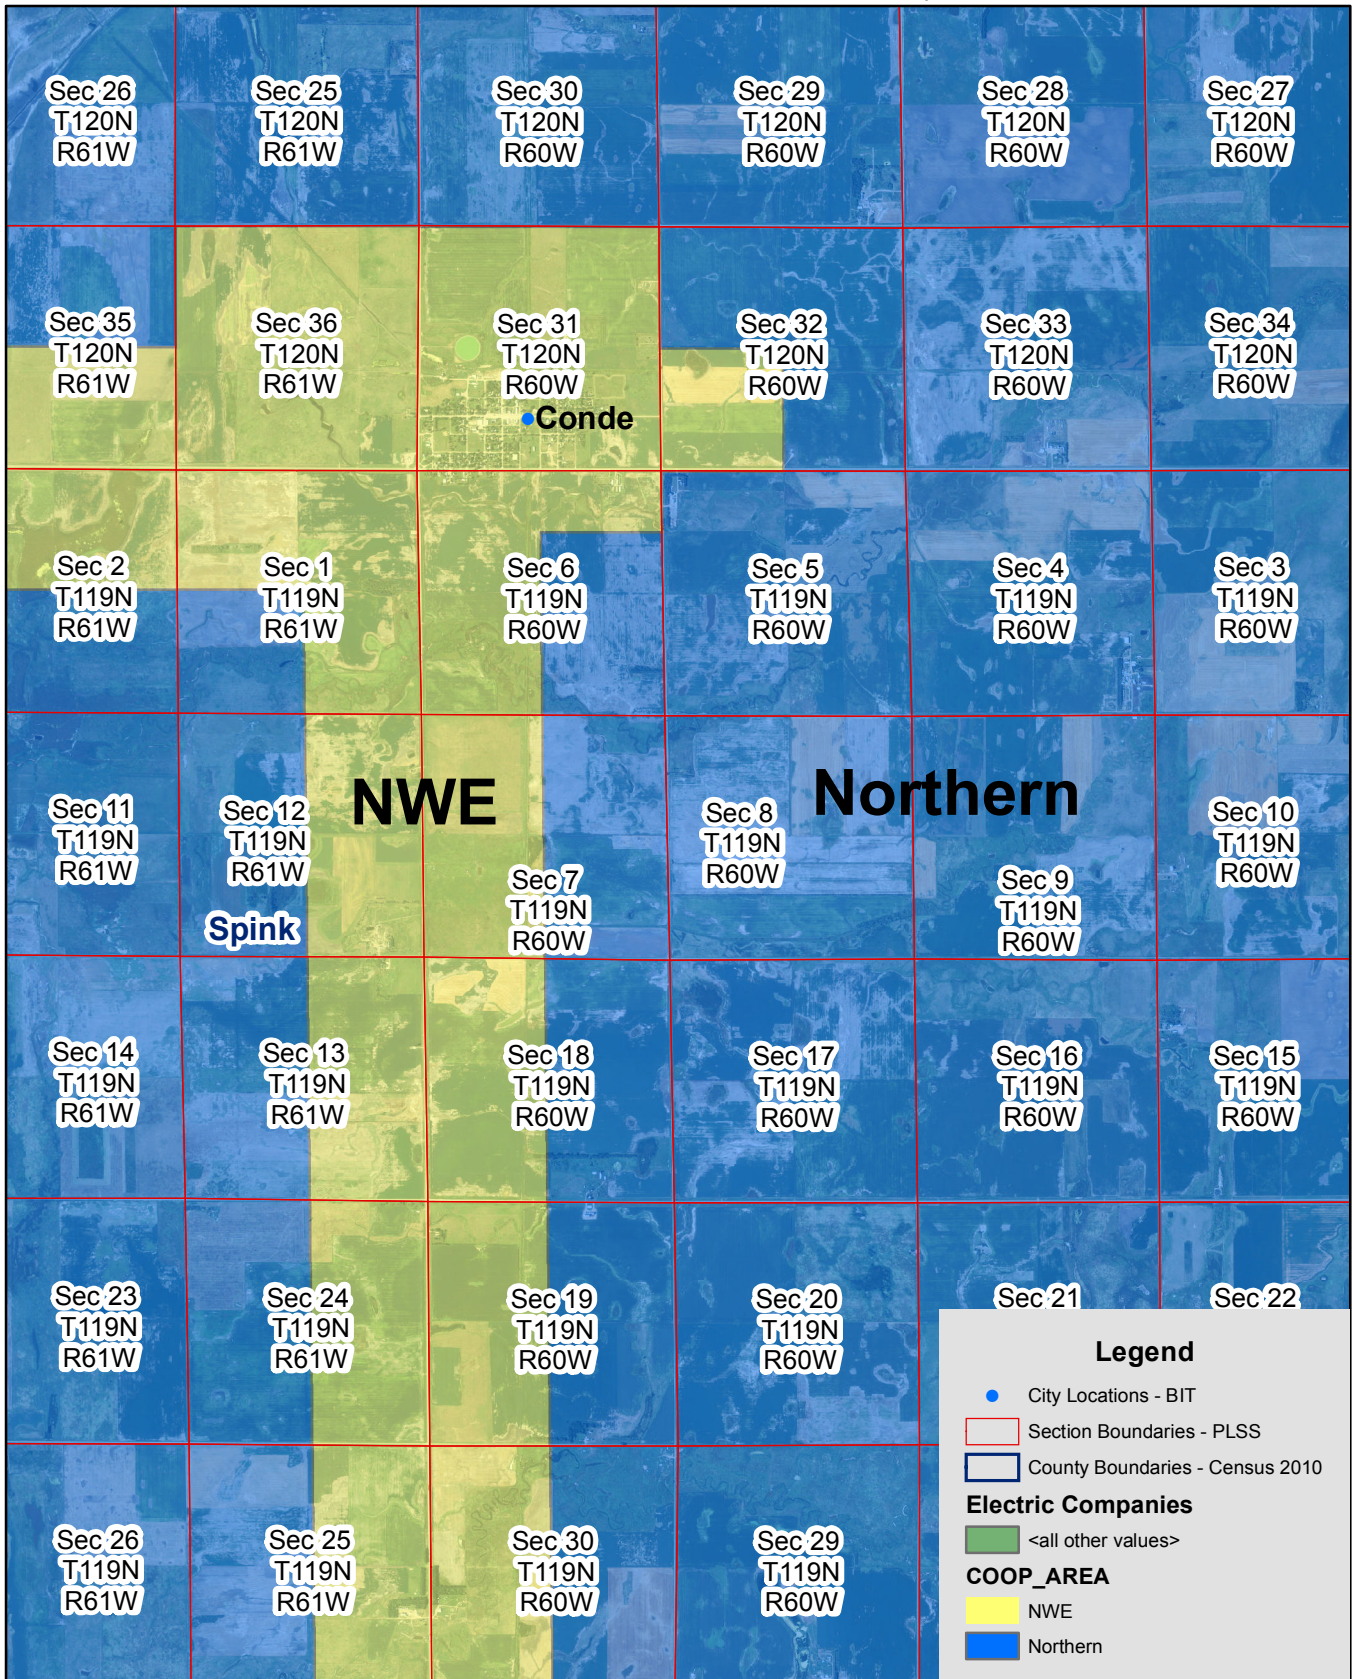

# Exhibit H

Northern & NWE Electric Service Territory Boundary

Page 6 of 12

Northernville & Mellette & Brentford & Conde & Turton & Gallup & Ashton & Athol

# Exhibit H

Northern & NWE Electric Service Territory Boundary

Page 7 of 12

Northernville & Mellette & Brentford & conde & Turton & Gallup & Ashton & Athol

# Exhibit H

Northern & NWE Electric Service Territory Boundary

Page 8 of 12

Northernville & Mellette & Brentford & Conde & Turton & Gallup & Ashton & Athol

# Exhibit H

Northern & NWE Electric Service Territory Boundary

Page 9 of 12

Northernville & Mellette & Brentford & Conde & Turton & Gallup & Ahston & Athol