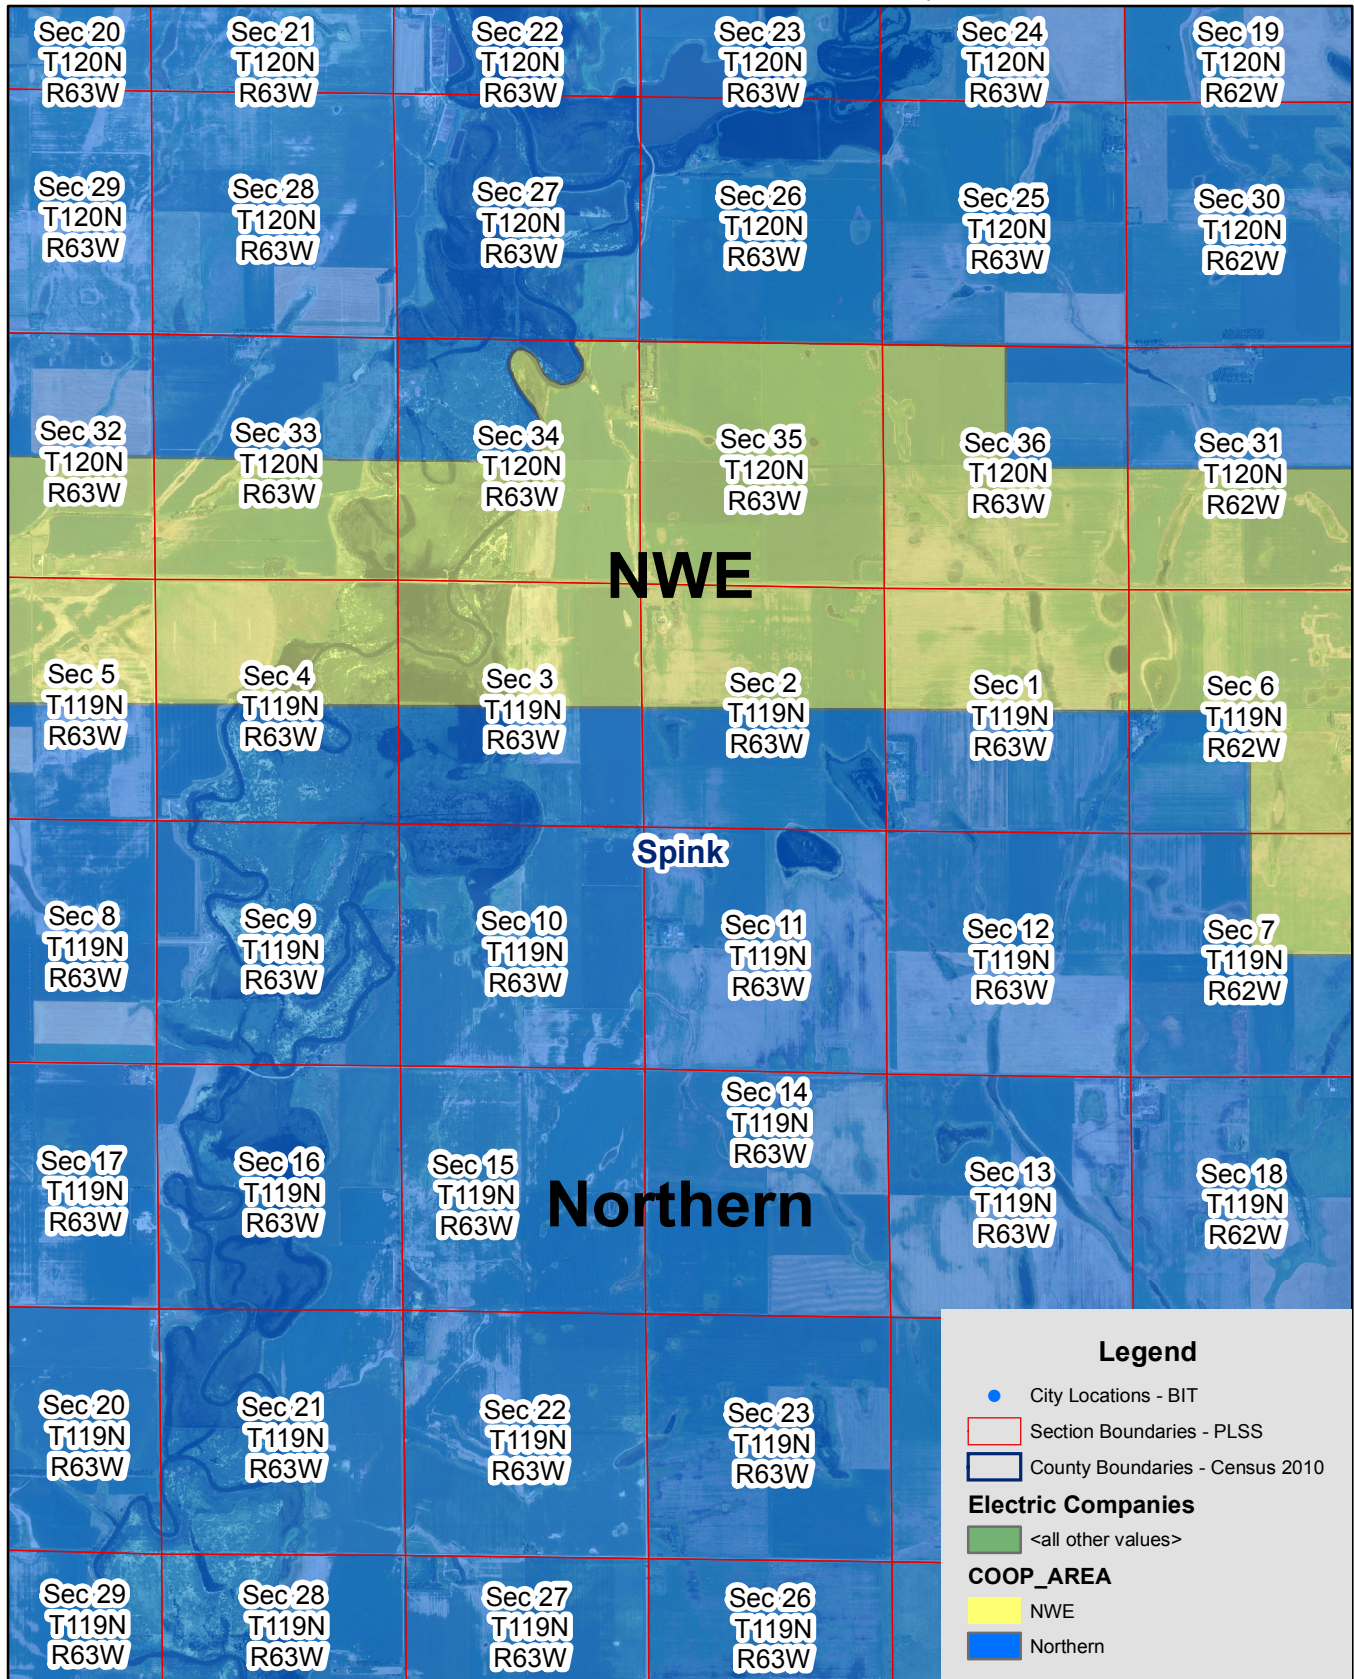

# Exhibit H

Northern & NWE Electric Service Territory Boundary

Page 3 of 12

Northernville & Mellette & Brentford & Conde & Turton & Gallup & Ashton & Athol

# Exhibit H

Northern & NWE Electric Service Territory Boundary

Page 4 of 12

Northernville & Mellette & Brentford & Conde & Turton & Gallup & Ashton & Athol

# Exhibit H

Northern & NWE Electric Service Territory Boundary

Page 5 of 12

Northernville & Mellette & Brentford & Conde & Turton & Gallup & Ashton & Athol

# Exhibit H

Northern & NWE Electric Service Territory Boundary

Page 6 of 12

Northernville & Mellette & Brentford & Conde & Turton & Gallup & Ashton & Athol