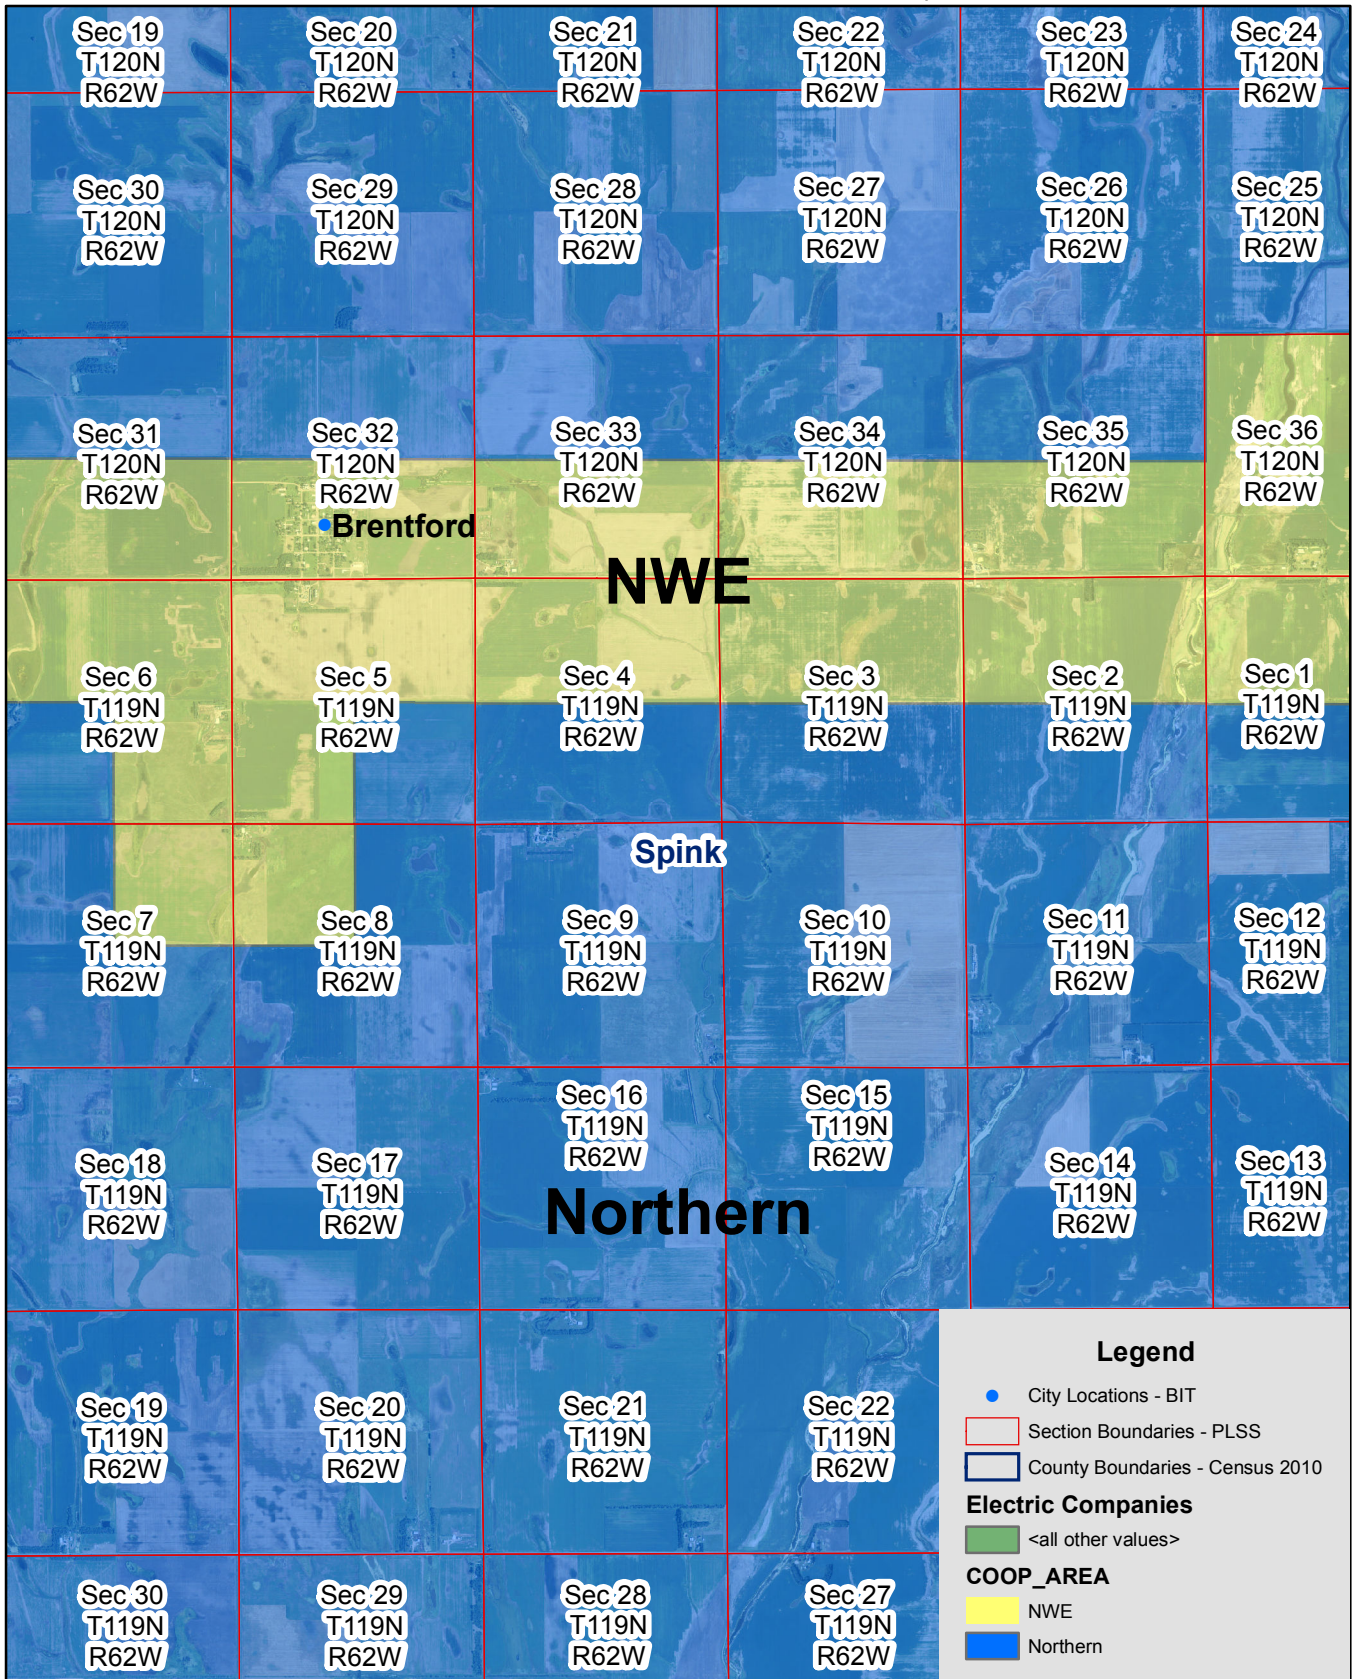

# Exhibit H

Northern & NWE Electric Service Territory Boundary

Page 4 of 12

Northernville & Mellette & Brentford & Conde & Turton & Gallup & Ashton & Athol

# Exhibit H

Northern & NWE Electric Service Territory Boundary

Page 5 of 12

Northernville & Mellette & Brentford & Conde & Turton & Gallup & Ashton & Athol

# Exhibit H

Northern & NWE Electric Service Territory Boundary

Page 6 of 12

Northernville & Mellette & Brentford & Conde & Turton & Gallup & Ashton & Athol

# Exhibit H

Northern & NWE Electric Service Territory Boundary

Page 7 of 12

Northernville & Mellette & Brentford & conde & Turton & Gallup & Ashton & Athol