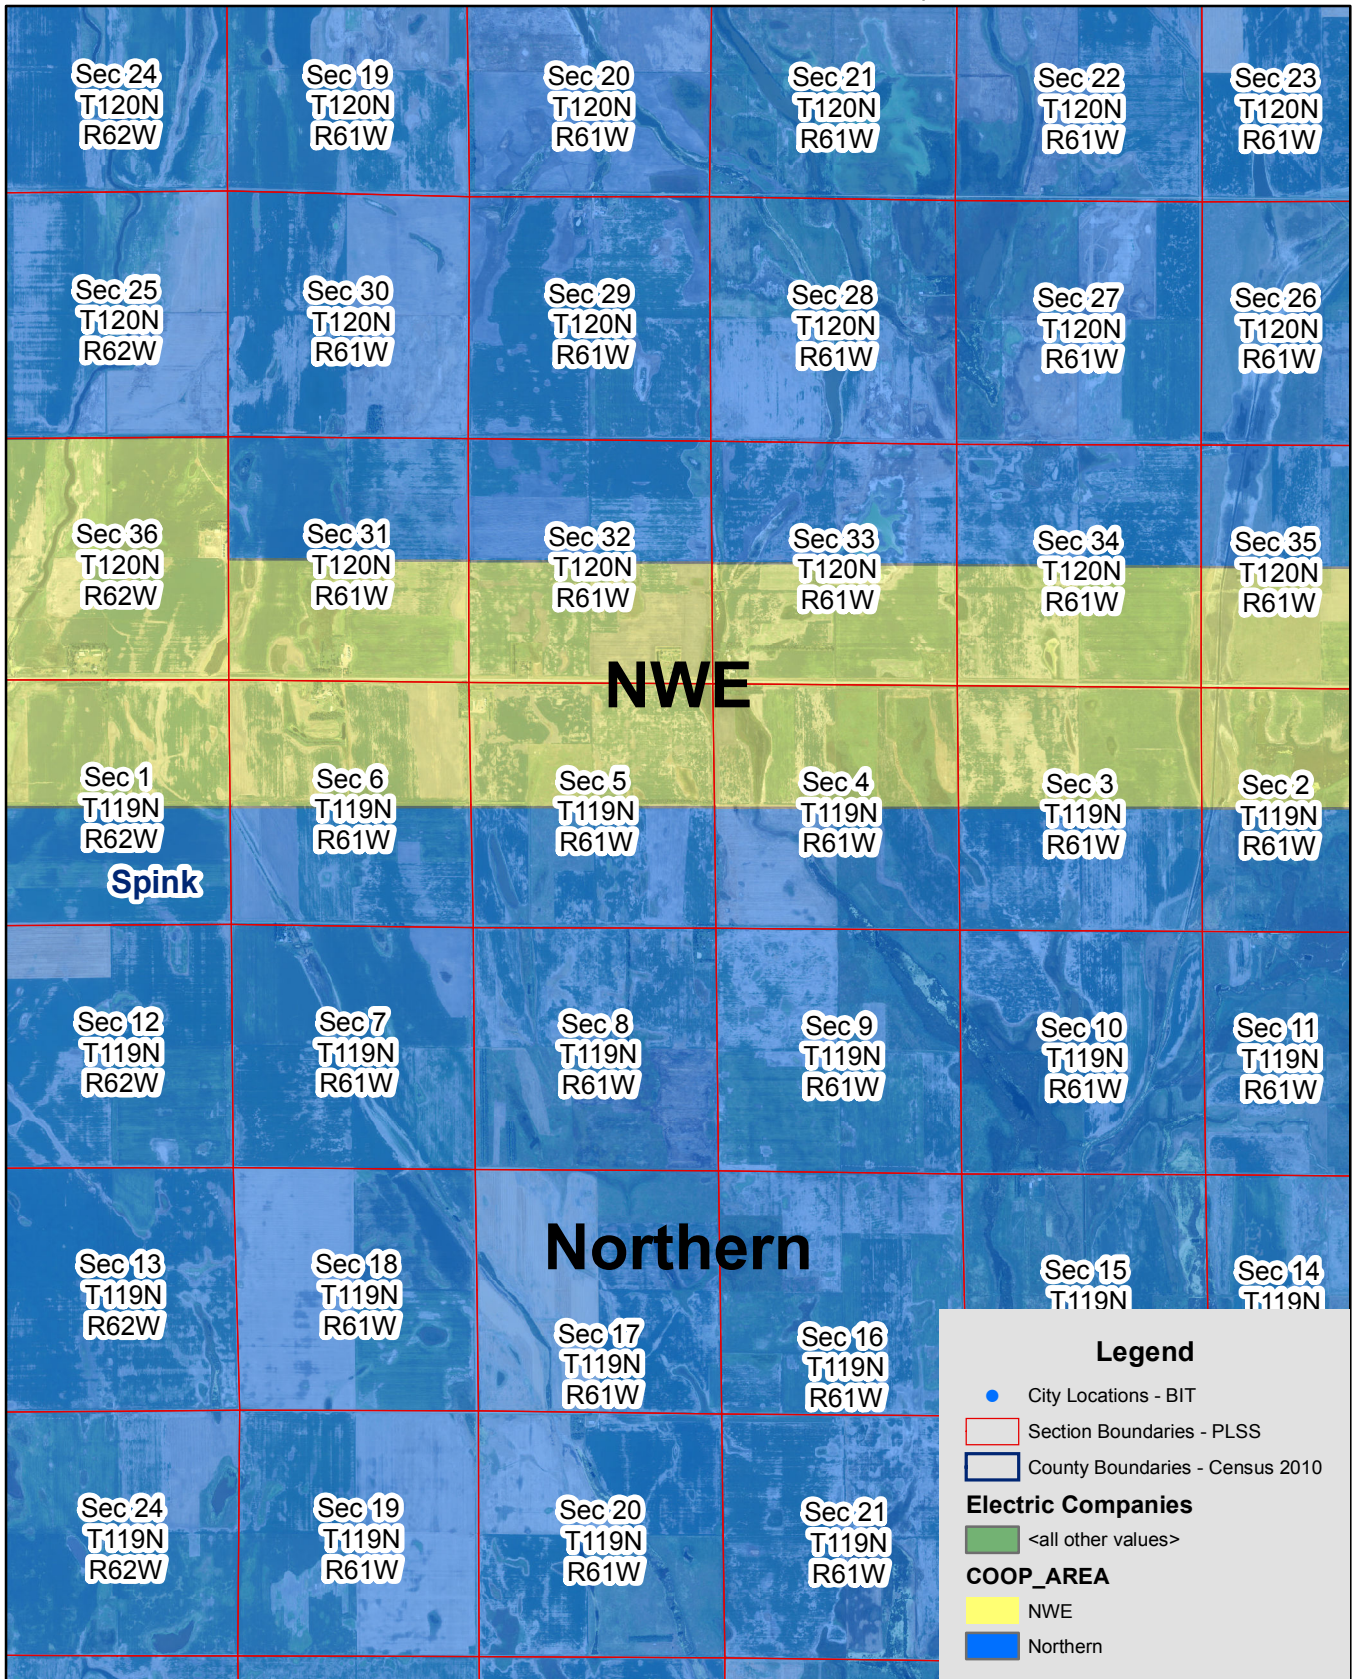

# Exhibit H

Northern & NWE Electric Service Territory Boundary

Page 4 of 12

Northernville & Mellette & Brentford & Conde & Turton & Gallup & Ashton & Athol

# Exhibit H

Northern & NWE Electric Service Territory Boundary

Page 5 of 12

Northernville & Mellette & Brentford & Conde & Turton & Gallup & Ashton & Athol

# Exhibit H

Northern & NWE Electric Service Territory Boundary

Page 6 of 12

Northernville & Mellette & Brentford & Conde & Turton & Gallup & Ashton & Athol

# Exhibit H

Northern & NWE Electric Service Territory Boundary

Page 7 of 12

Northernville & Mellette & Brentford & conde & Turton & Gallup & Ashton & Athol