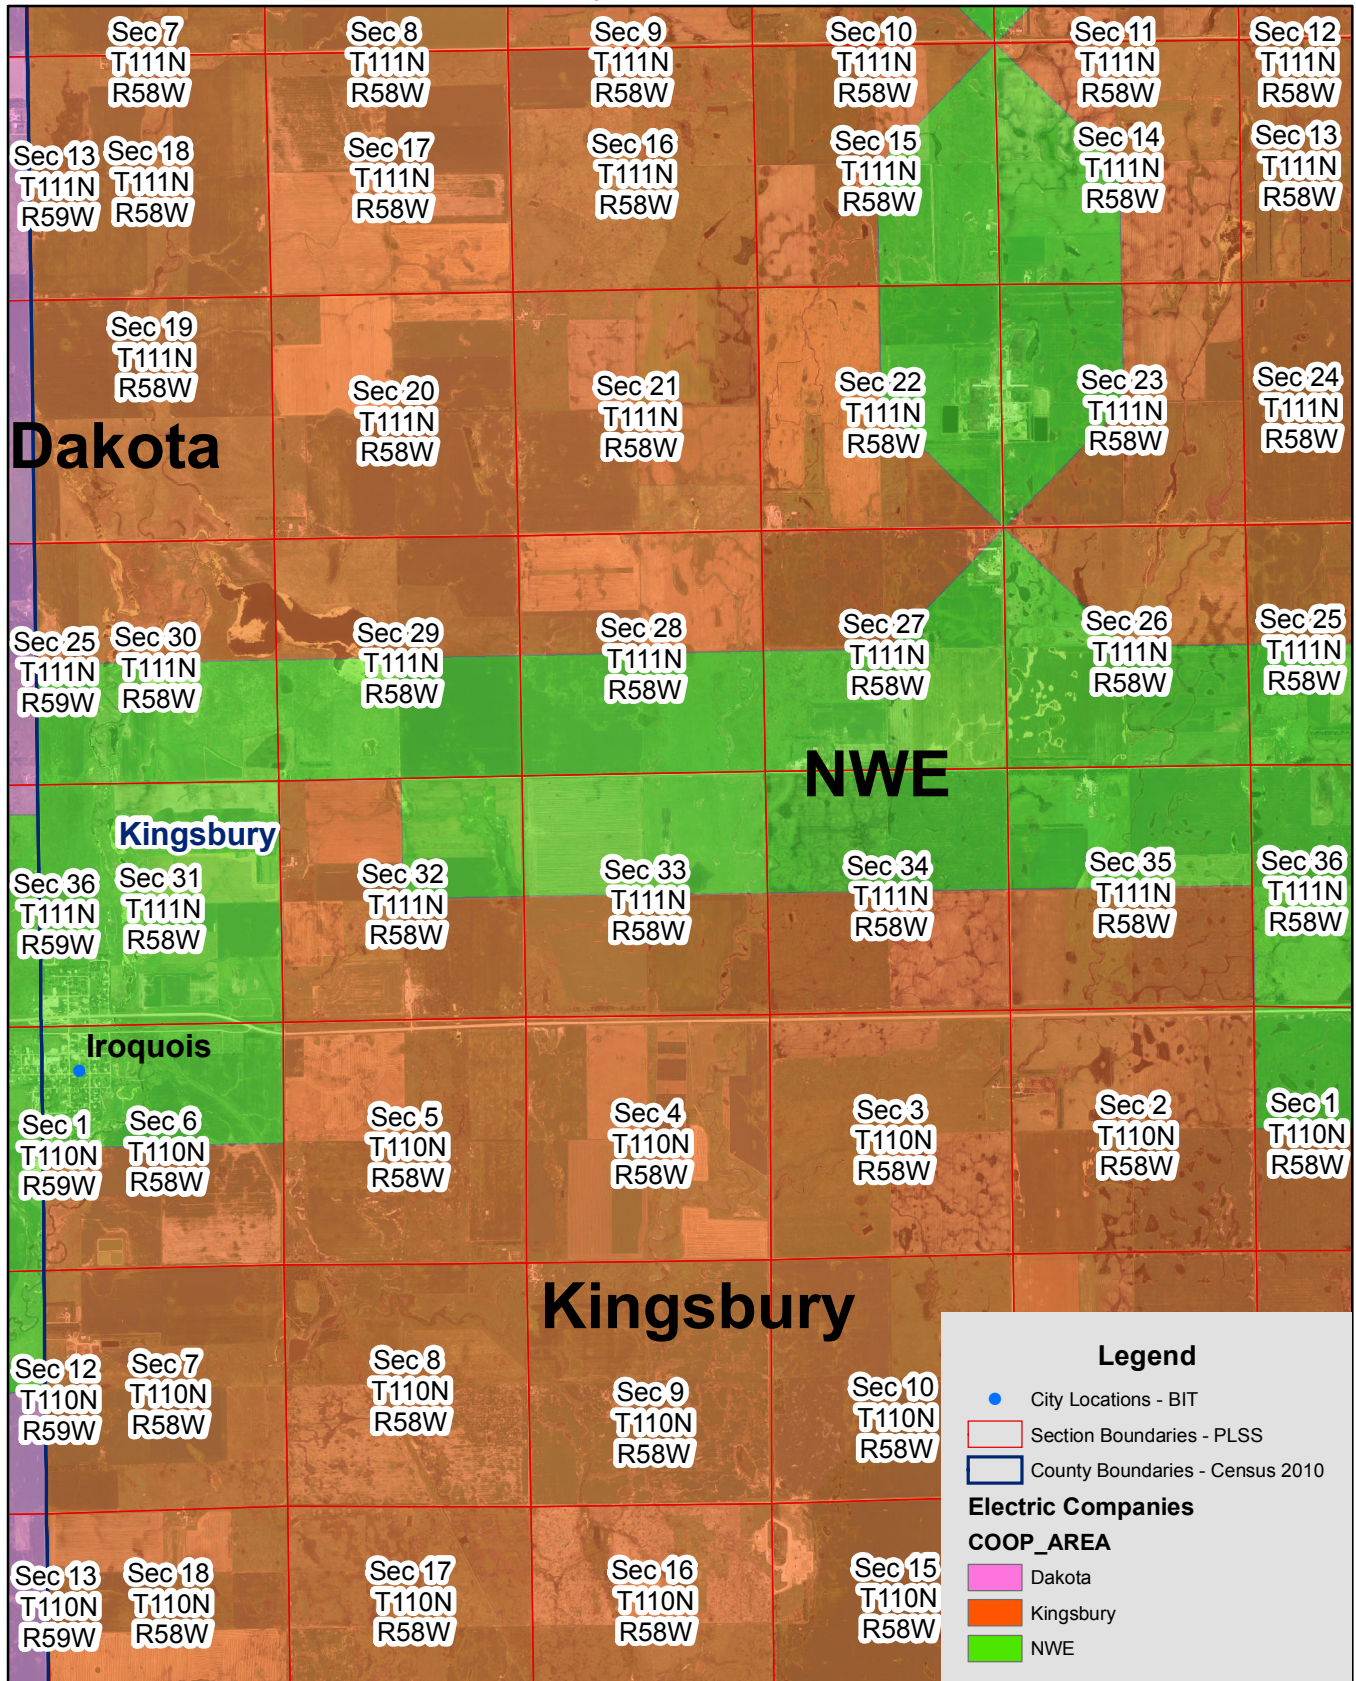

Exhibit B

Kingsbury and NWE Electric Service Territory Boundary

Page 1 of 6

Iroquois & Bancroft

Exhibit B

Kingsbury and NWE Electric Service Territory Boundary

Page 2 of 6

Iroquois & Bancroft

Exhibit B

Kingsbury and NWE Electric Service Territory Boundary

Page 3 of 6

Iroquois & Bancroft

Exhibit B

Kingsbury and NWE Electric Service Territory Boundary

Page 4 of 6

Iroquois & Bancroft

Exhibit B

Kingsbury and NWE Electric Service Territory Boundary

Page 5 of 6

Iroquois & Bancroft

Exhibit B

Kingsbury and NWE Electric Service Territory Boundary

Page 6 of 6

Iroquois & Bancroft