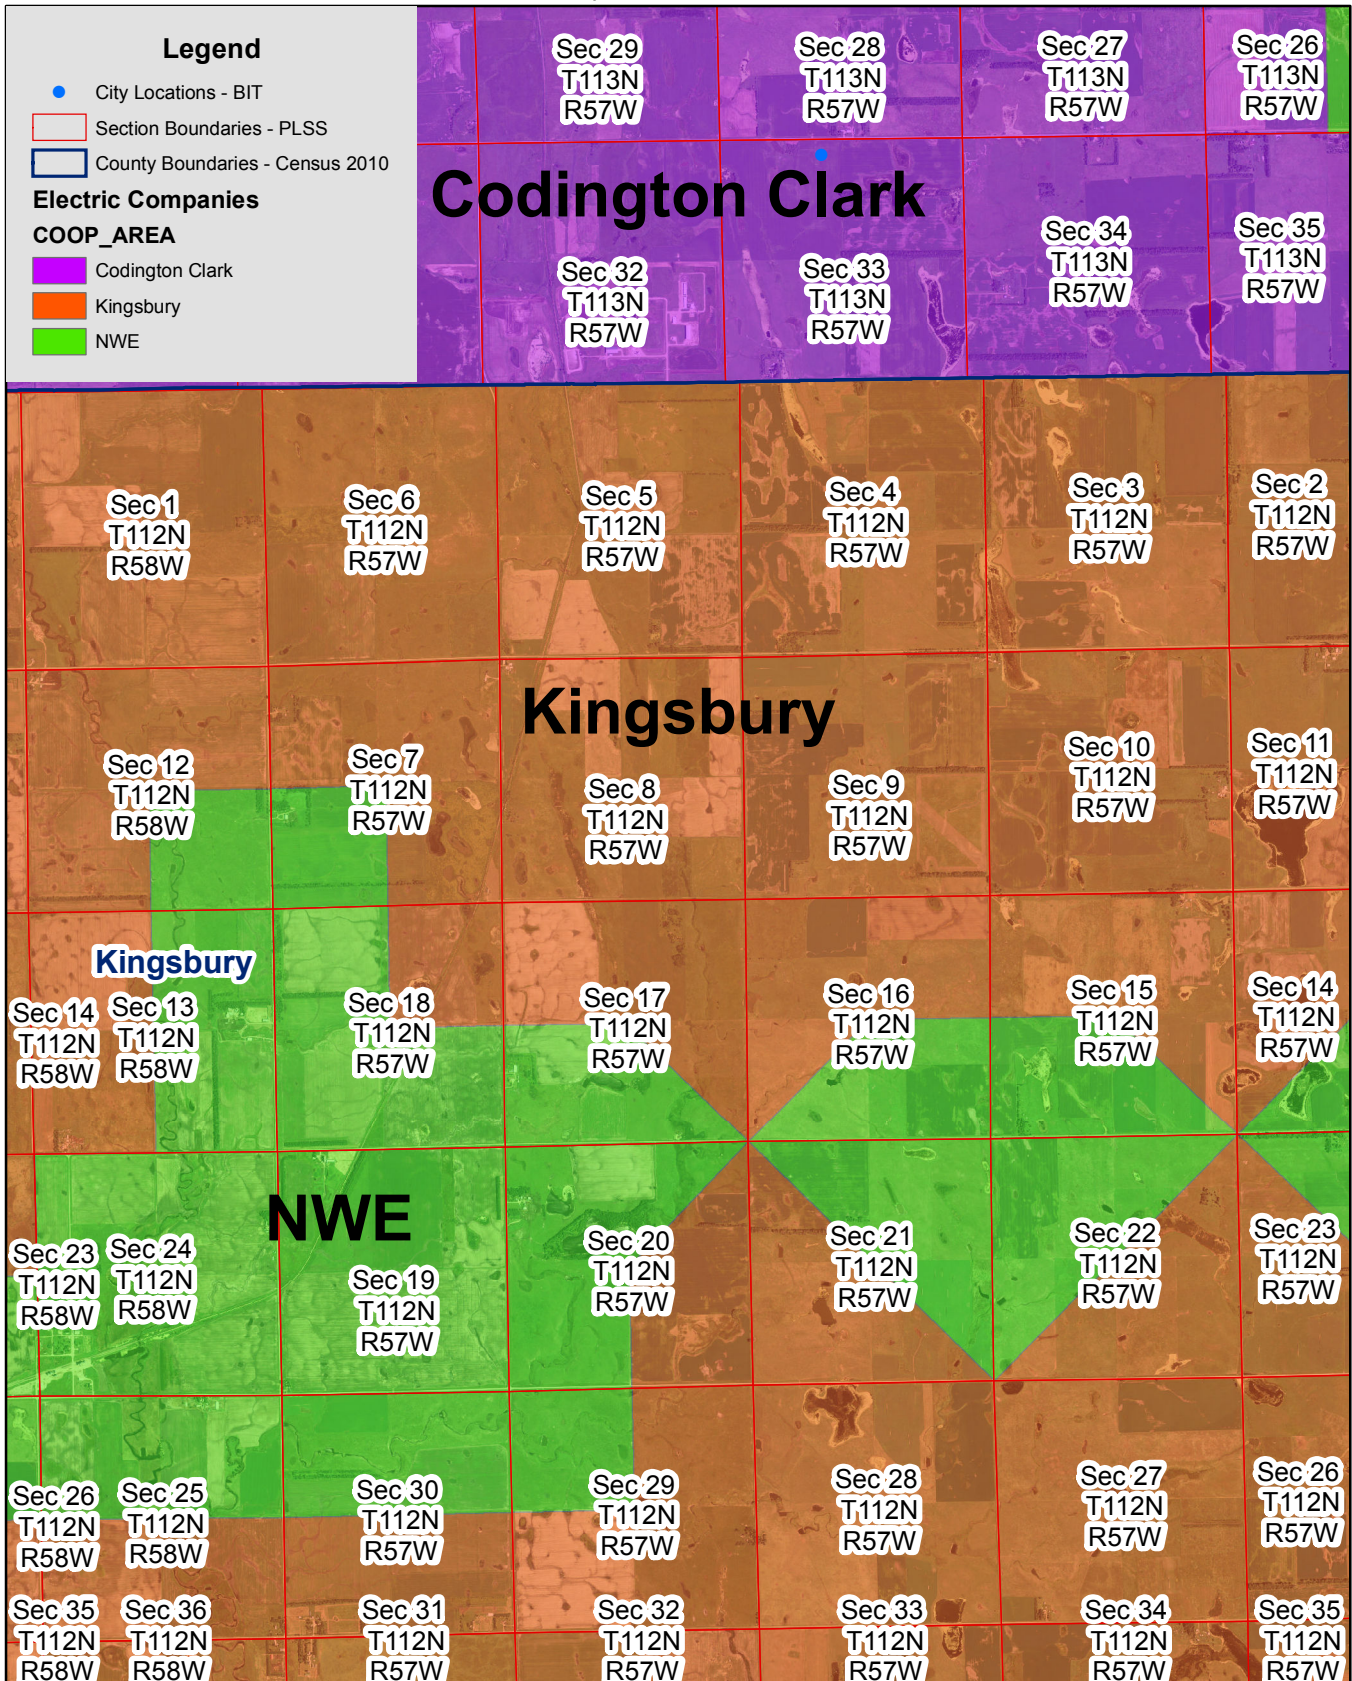

Exhibit B

Kingsbury and NWE Electric Service Territory Boundary

Page 1 of 6

Iroquois & Bancroft

Exhibit B

Kingsbury and NWE Electric Service Territory Boundary

Page 2 of 6

Iroquois & Bancroft

Exhibit B

Kingsbury and NWE Electric Service Territory Boundary

Page 3 of 6

Iroquois & Bancroft

Exhibit B

Kingsbury and NWE Electric Service Territory Boundary

Page 4 of 6

Iroquois & Bancroft

Exhibit B

Kingsbury and NWE Electric Service Territory Boundary

Page 5 of 6

Iroquois & Bancroft

Exhibit B

Kingsbury and NWE Electric Service Territory Boundary

Page 6 of 6

Iroquois & Bancroft