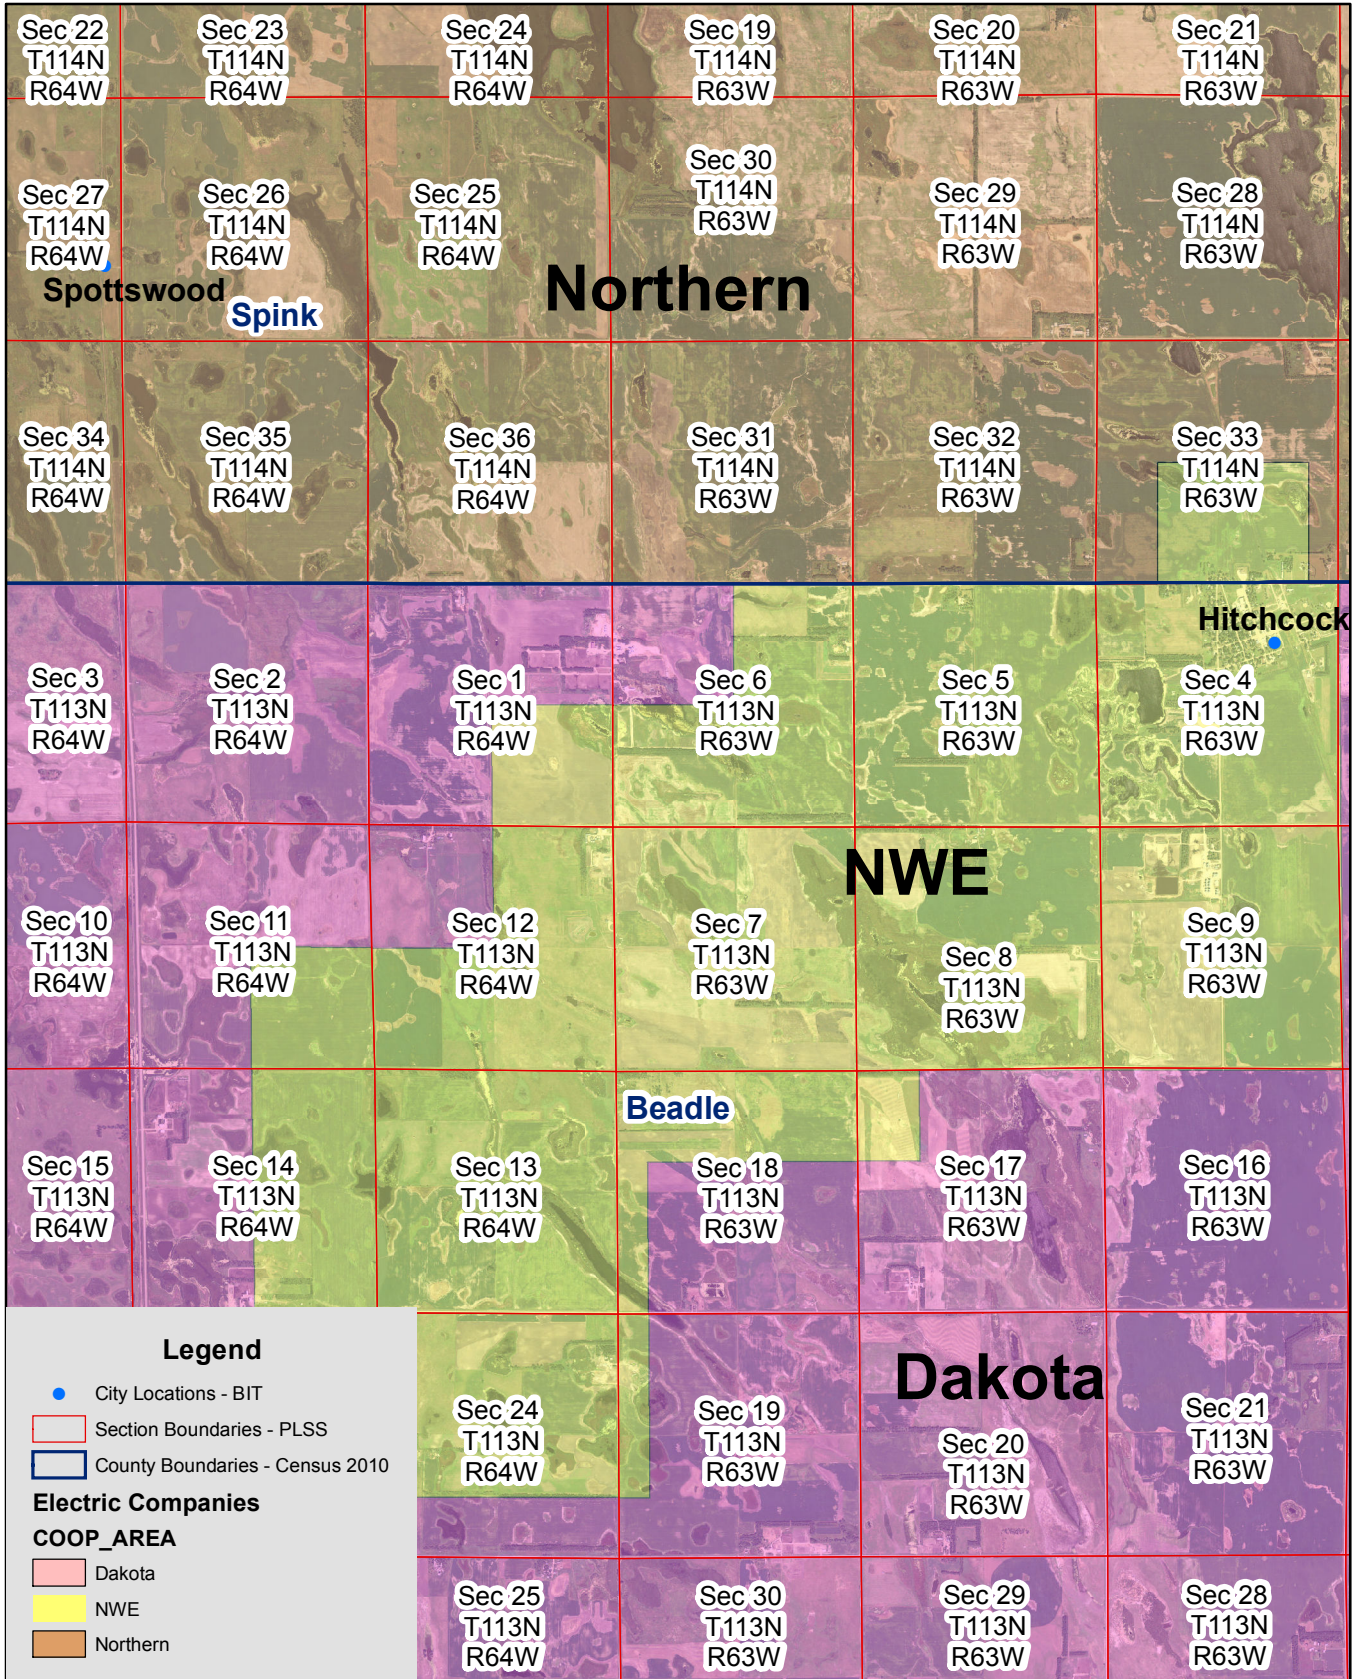

Exhibit B

Northern & Dakota Electric Service Territory Boundary

Page 1 of 10

Exhibit B

Northern & Dakota Electric Service Territory Boundary

Page 2 of 10

Exhibit B

Northern & Dakota Electric Service Territory Boundary

Page 3 of 10

Exhibit B

Northern & Dakota Electric Service Territory Boundary

Page 4 of 10

Exhibit B

Northern & Dakota Electric Service Territory Boundary

Page 5 of 10

Exhibit B

Northern & Dakota Electric Service Territory Boundary

Page 6 of 10

Exhibit B

Northern & Dakota Electric Service Territory Boundary

Page 7 of 10

Legend

- City Locations - BIT
- ▭ Section Boundaries - PLSS
- ▭ County Boundaries - Census 2010

Electric Companies

COOP_AREA

- ▭ Dakota
- ▭ NWE
- ▭ Northern

Exhibit B

Northern & Dakota Electric Service Territory Boundary

Page 8 of 10

Exhibit B

Northern & Dakota Electric Service Territory Boundary