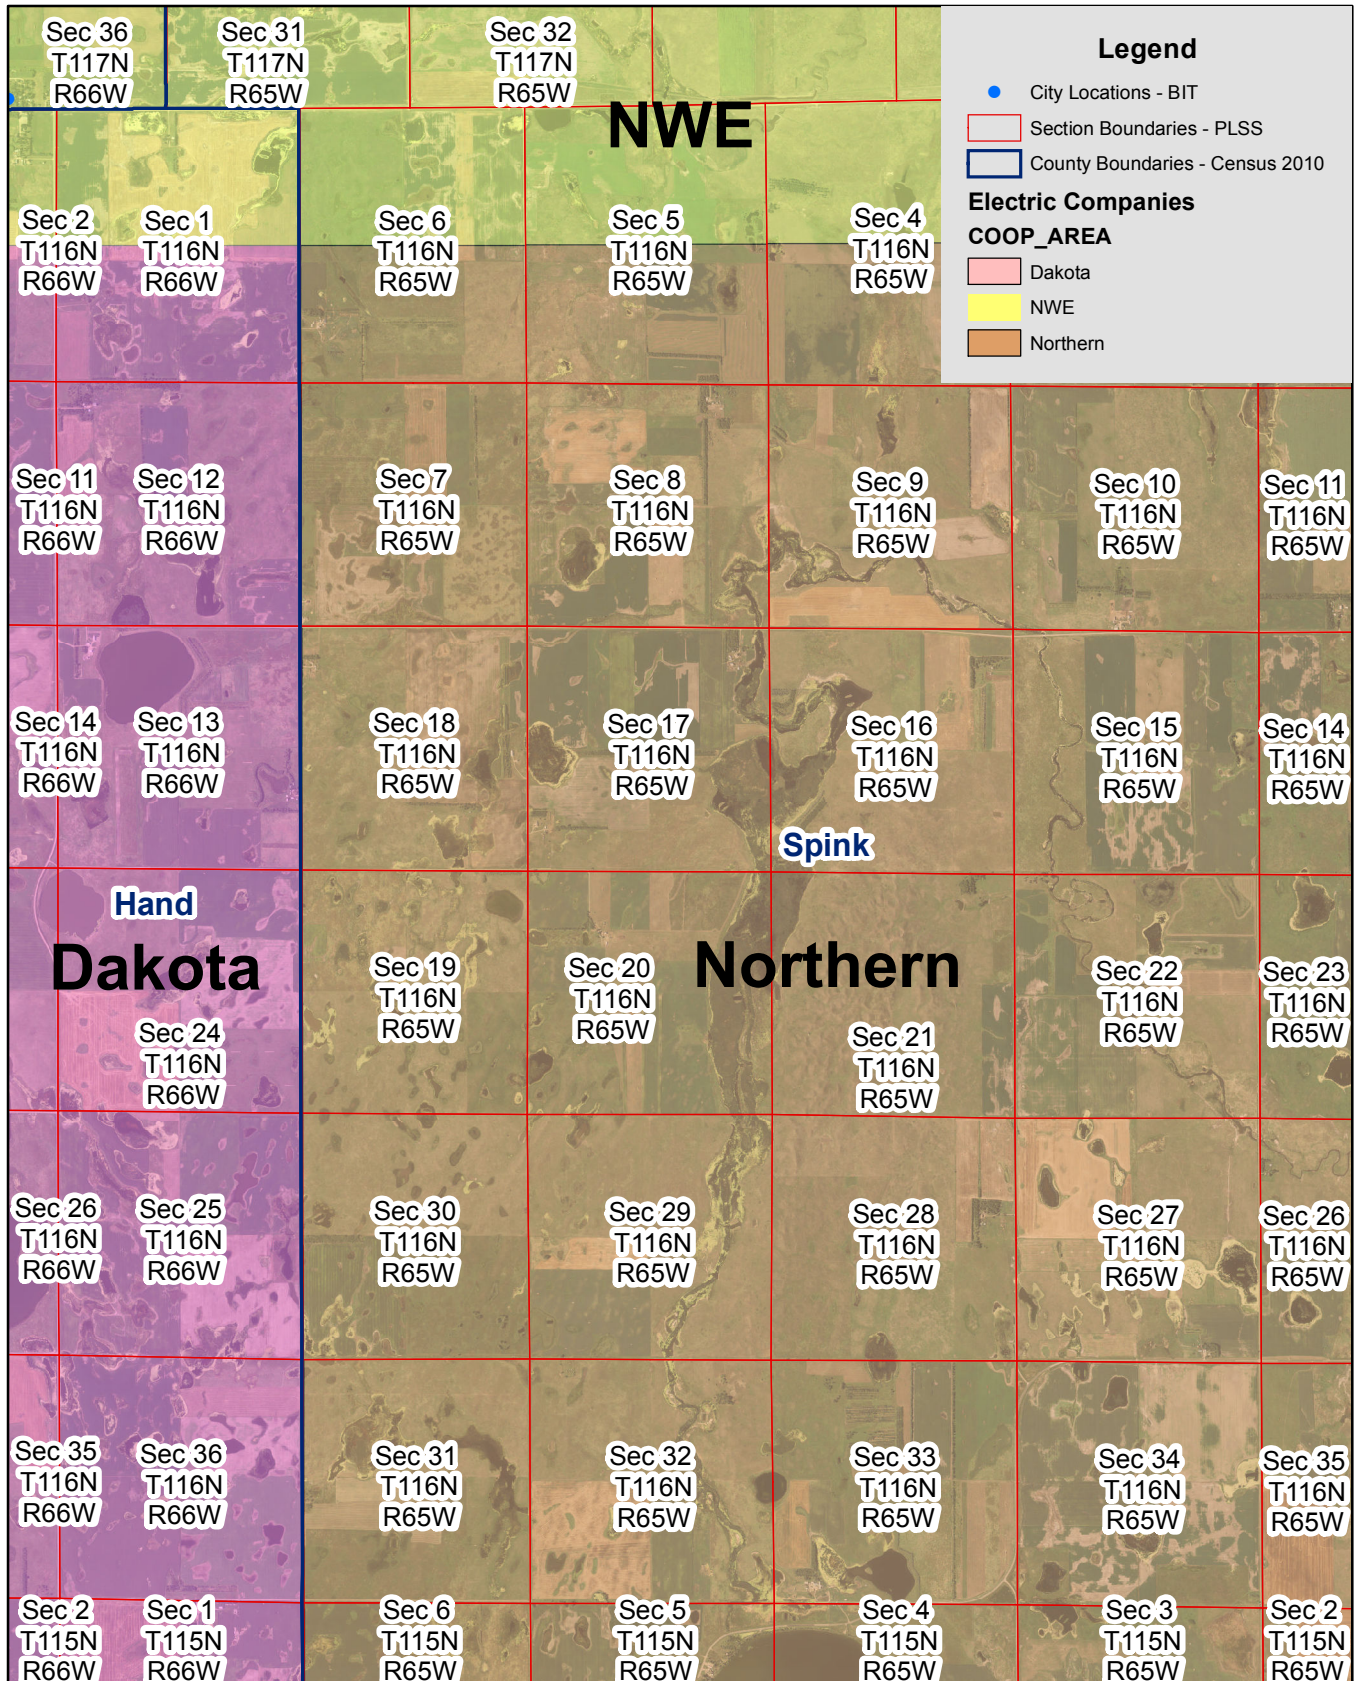

Exhibit B

Northern & Dakota Electric Service Territory Boundary

Page 1 of 10

Exhibit B

Northern & Dakota Electric Service Territory Boundary

Page 2 of 10

Exhibit B

Northern & Dakota Electric Service Territory Boundary

Page 3 of 10

Exhibit B

Northern & Dakota Electric Service Territory Boundary

Page 4 of 10

Exhibit B

Northern & Dakota Electric Service Territory Boundary

Page 5 of 10

Exhibit B

Northern & Dakota Electric Service Territory Boundary

Page 6 of 10

Exhibit B

Northern & Dakota Electric Service Territory Boundary

Page 7 of 10

Legend

- City Locations - BIT
- ▭ Section Boundaries - PLSS
- ▭ County Boundaries - Census 2010

Electric Companies

COOP_AREA

- ▭ Dakota
- ▭ NWE
- ▭ Northern

Exhibit B

Northern & Dakota Electric Service Territory Boundary

Page 8 of 10

Exhibit B

Northern & Dakota Electric Service Territory Boundary