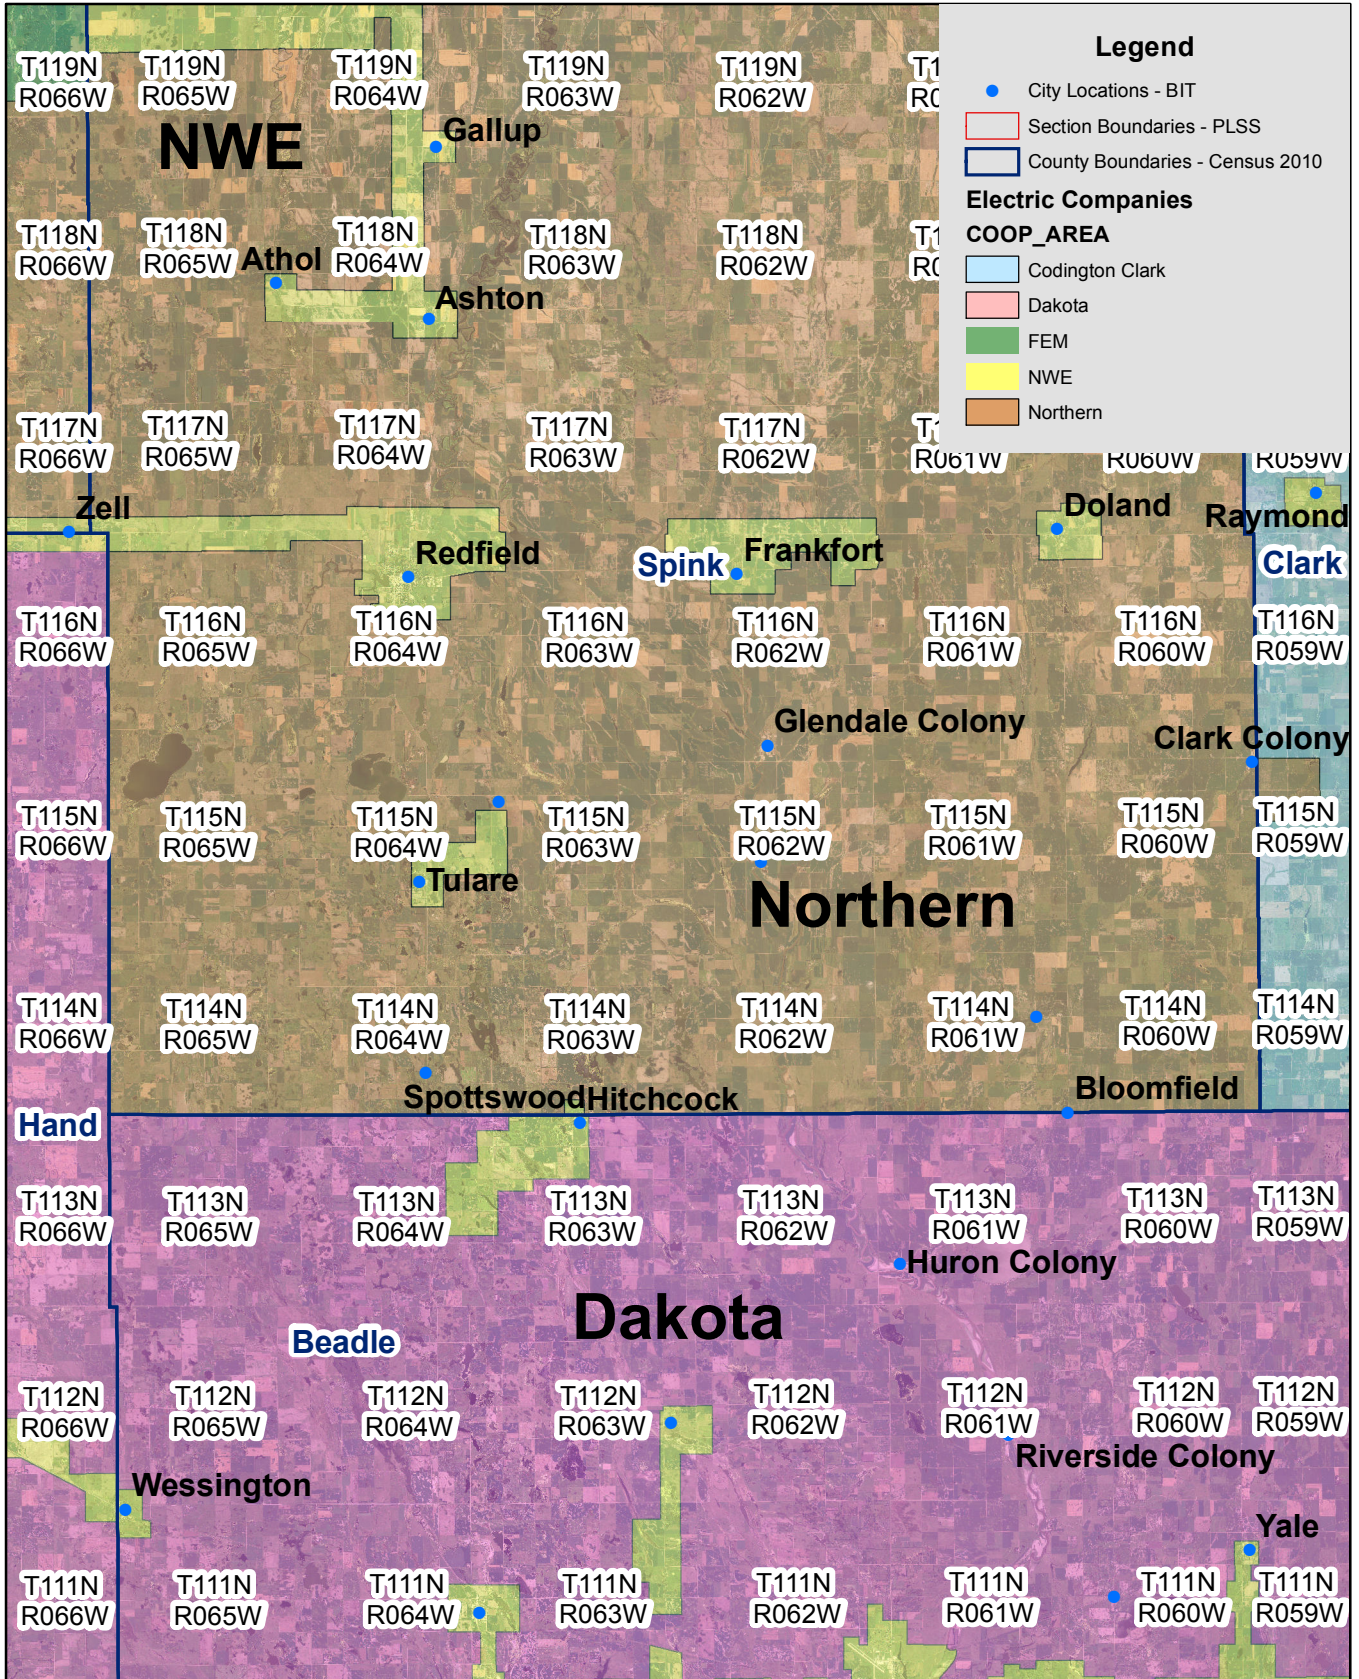

Exhibit B

Northern & Dakota Electric Service Territory Boundary

Page 1 of 10

Exhibit B

Northern & Dakota Electric Service Territory Boundary

Page 2 of 10

Exhibit B

Northern & Dakota Electric Service Territory Boundary

Page 3 of 10

Exhibit B

Northern & Dakota Electric Service Territory Boundary

Page 4 of 10

Exhibit B

Northern & Dakota Electric Service Territory Boundary

Page 5 of 10

Exhibit B

Electric Companies

COOP_AREA

- ▭ Dakota
- ▭ NWE
- ▭ Northern

Exhibit B

Northern & Dakota Electric Service Territory Boundary

Page 8 of 10

Exhibit B

Northern & Dakota Electric Service Territory Boundary

Page 9 of 10

Exhibit B

Northern & Dakota Electric Service Territory Boundary

Page 10 of 10