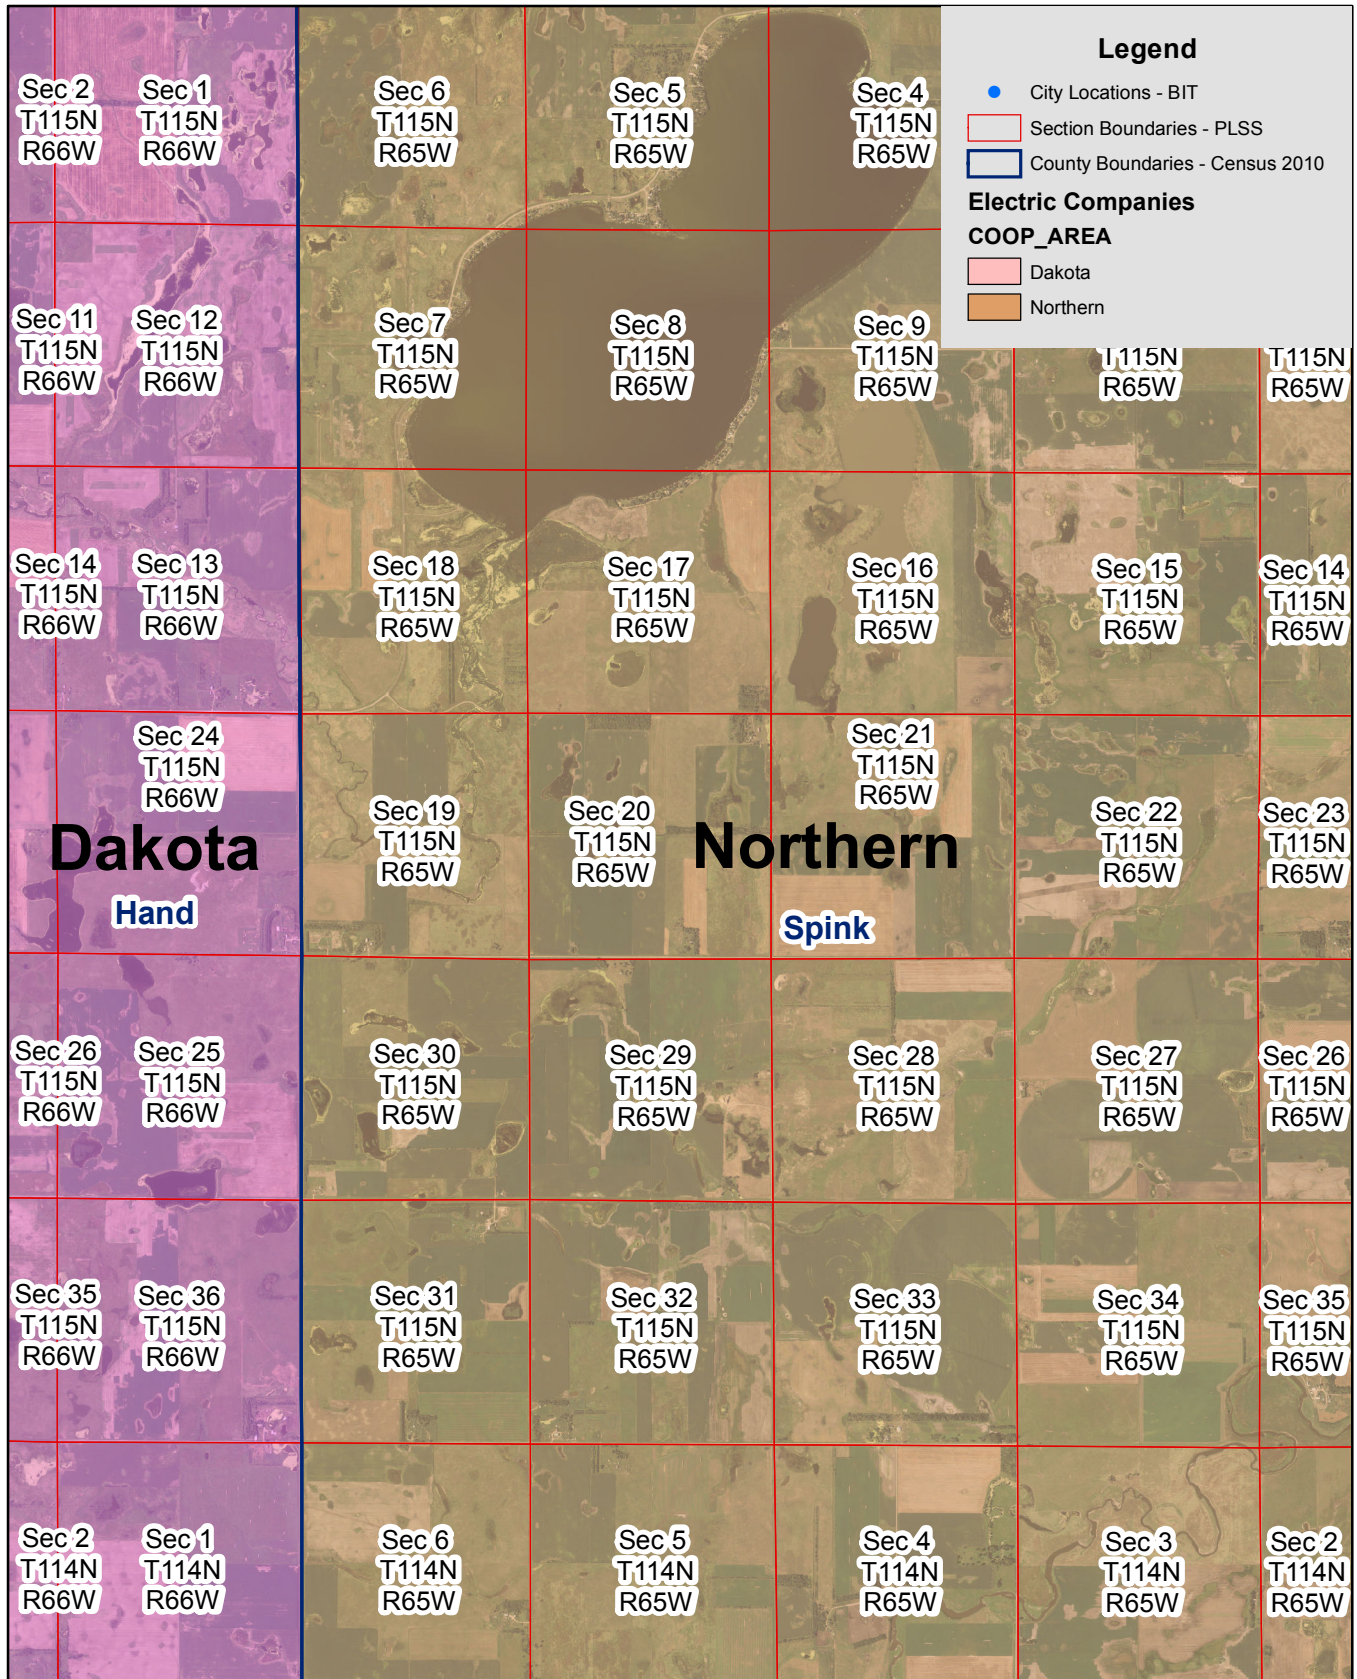

Exhibit B

Northern & Dakota Electric Service Territory Boundary

Page 1 of 10

Exhibit B

Northern & Dakota Electric Service Territory Boundary

Page 2 of 10

Exhibit B

Northern & Dakota Electric Service Territory Boundary

Page 3 of 10

Exhibit B

Northern & Dakota Electric Service Territory Boundary

Page 4 of 10

Exhibit B

Northern & Dakota Electric Service Territory Boundary

Page 5 of 10

Exhibit B

Northern & Dakota Electric Service Territory Boundary

Page 6 of 10

Exhibit B

Northern & Dakota Electric Service Territory Boundary

Page 7 of 10

Legend

- City Locations - BIT
- ▭ Section Boundaries - PLSS
- ▭ County Boundaries - Census 2010

Electric Companies

COOP_AREA

- ▭ Dakota
- ▭ NWE
- ▭ Northern

Exhibit B

Northern & Dakota Electric Service Territory Boundary

Page 8 of 10

Exhibit B

Northern & Dakota Electric Service Territory Boundary