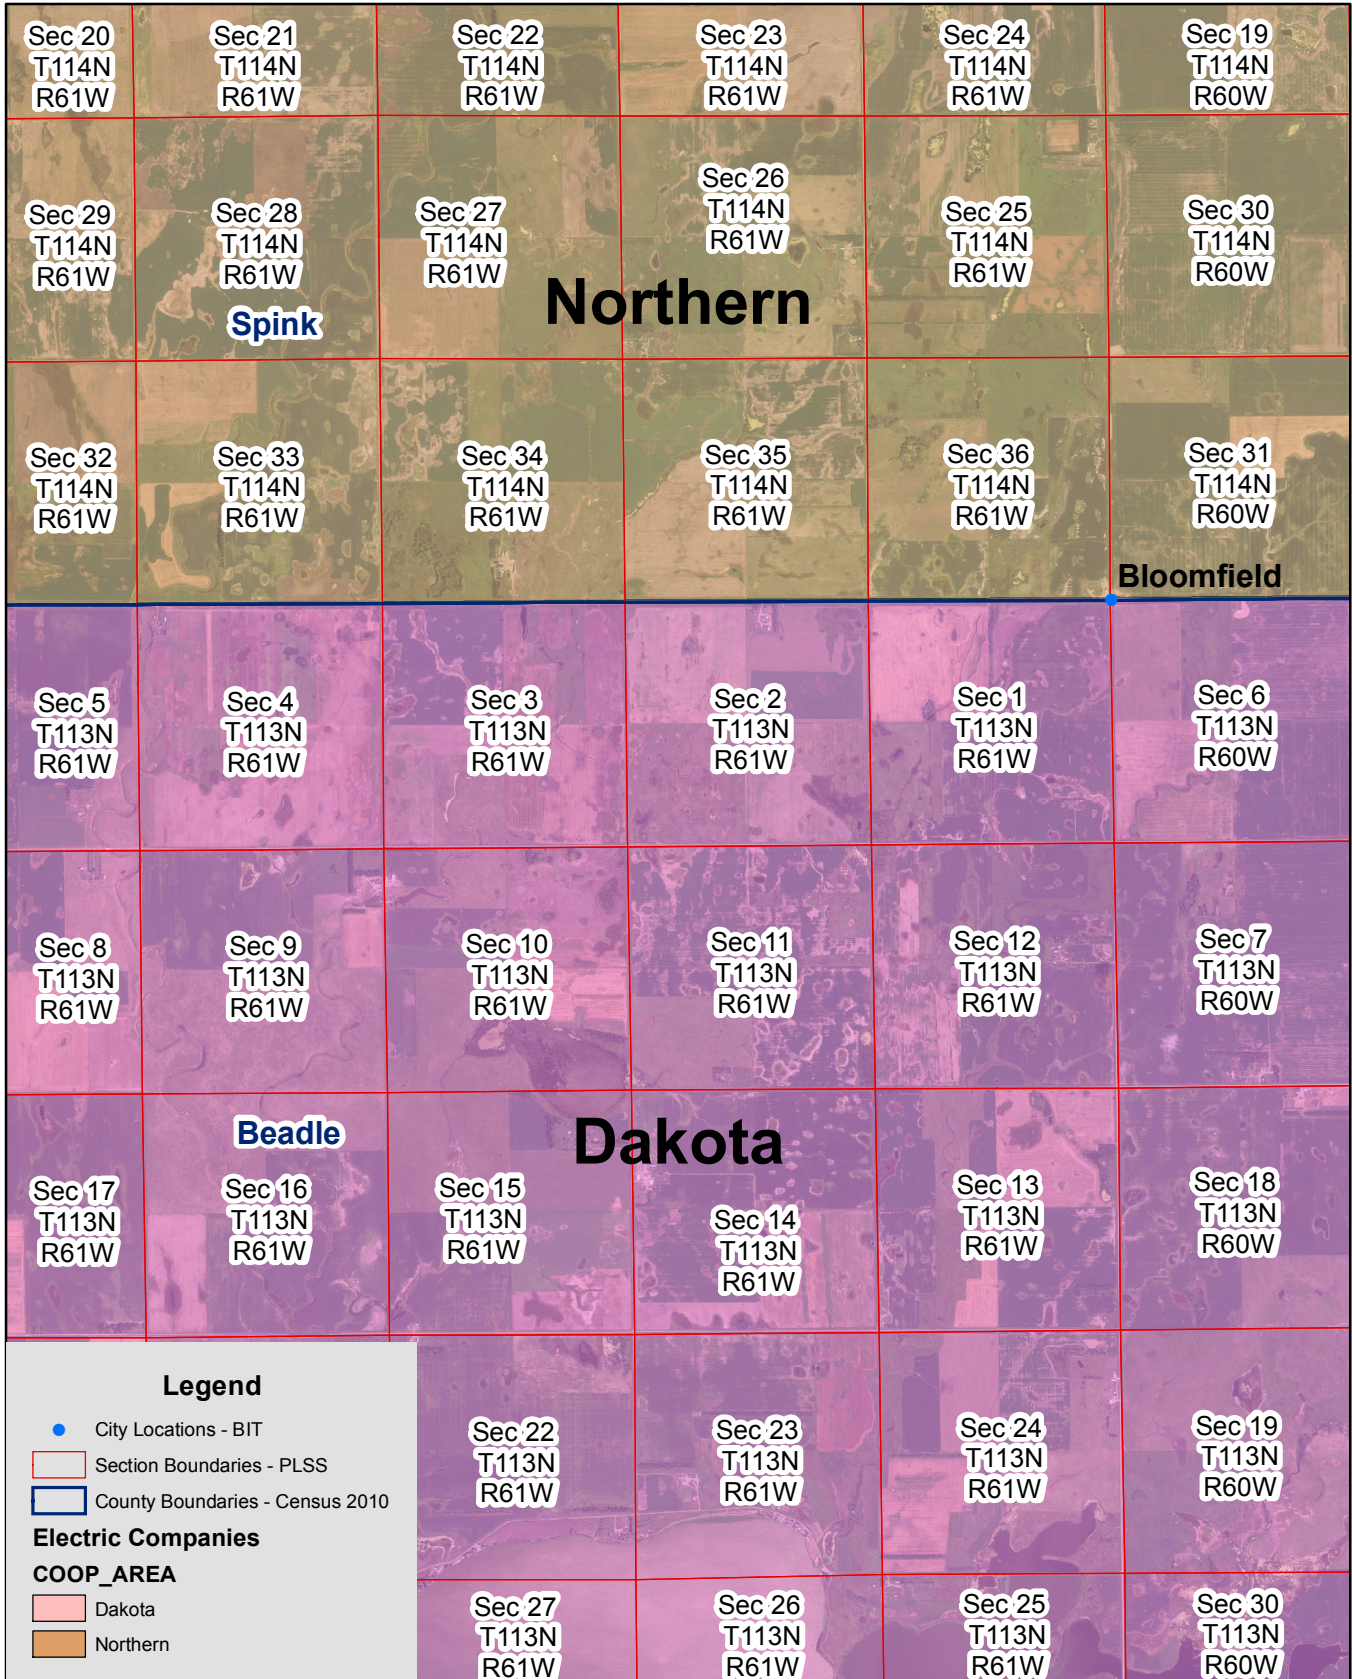

Exhibit B

Northern & Dakota Electric Service Territory Boundary

Page 1 of 10

Exhibit B

Northern & Dakota Electric Service Territory Boundary

Page 2 of 10

Exhibit B

Northern & Dakota Electric Service Territory Boundary

Page 3 of 10

Exhibit B

Northern & Dakota Electric Service Territory Boundary

Page 4 of 10

Exhibit B

Northern & Dakota Electric Service Territory Boundary

Page 5 of 10

Exhibit B

Electric Companies

COOP_AREA

- ▭ Dakota
- ▭ NWE
- ▭ Northern

Exhibit B

Northern & Dakota Electric Service Territory Boundary

Page 8 of 10

Exhibit B

Northern & Dakota Electric Service Territory Boundary

Page 9 of 10

Exhibit B

Northern & Dakota Electric Service Territory Boundary

Page 10 of 10