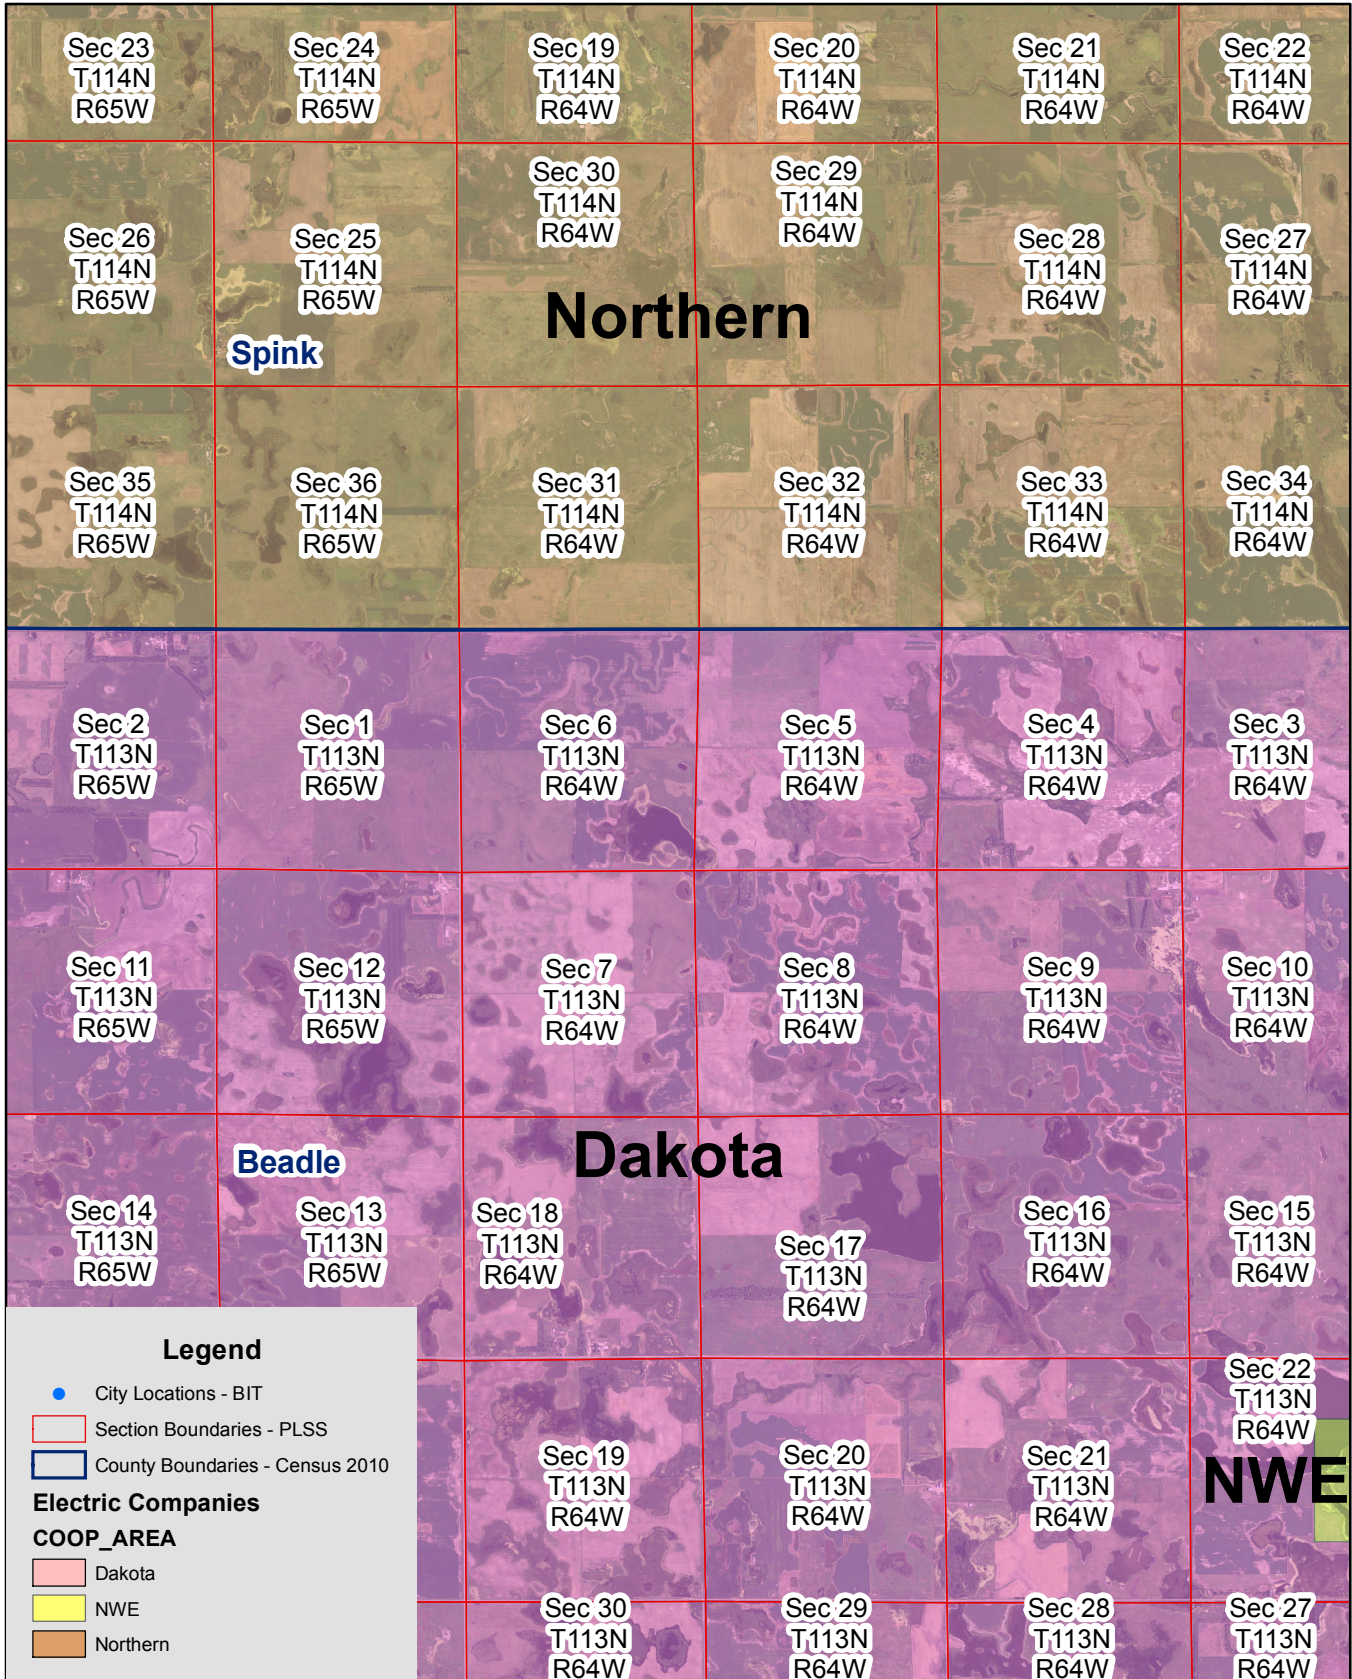

Exhibit B

Northern & Dakota Electric Service Territory Boundary

Page 1 of 10

Exhibit B

Northern & Dakota Electric Service Territory Boundary

Page 2 of 10

Exhibit B

Northern & Dakota Electric Service Territory Boundary

Page 3 of 10

Exhibit B

Northern & Dakota Electric Service Territory Boundary

Page 4 of 10

Exhibit B

Northern & Dakota Electric Service Territory Boundary

Page 5 of 10

Exhibit B

Northern & Dakota Electric Service Territory Boundary

Page 6 of 10

Exhibit B

Northern & Dakota Electric Service Territory Boundary

Page 7 of 10

Legend

- City Locations - BIT
- ▭ Section Boundaries - PLSS
- ▭ County Boundaries - Census 2010

Electric Companies

COOP_AREA

- ▭ Dakota
- ▭ NWE
- ▭ Northern

Exhibit B

Northern & Dakota Electric Service Territory Boundary

Page 8 of 10

Exhibit B

Northern & Dakota Electric Service Territory Boundary