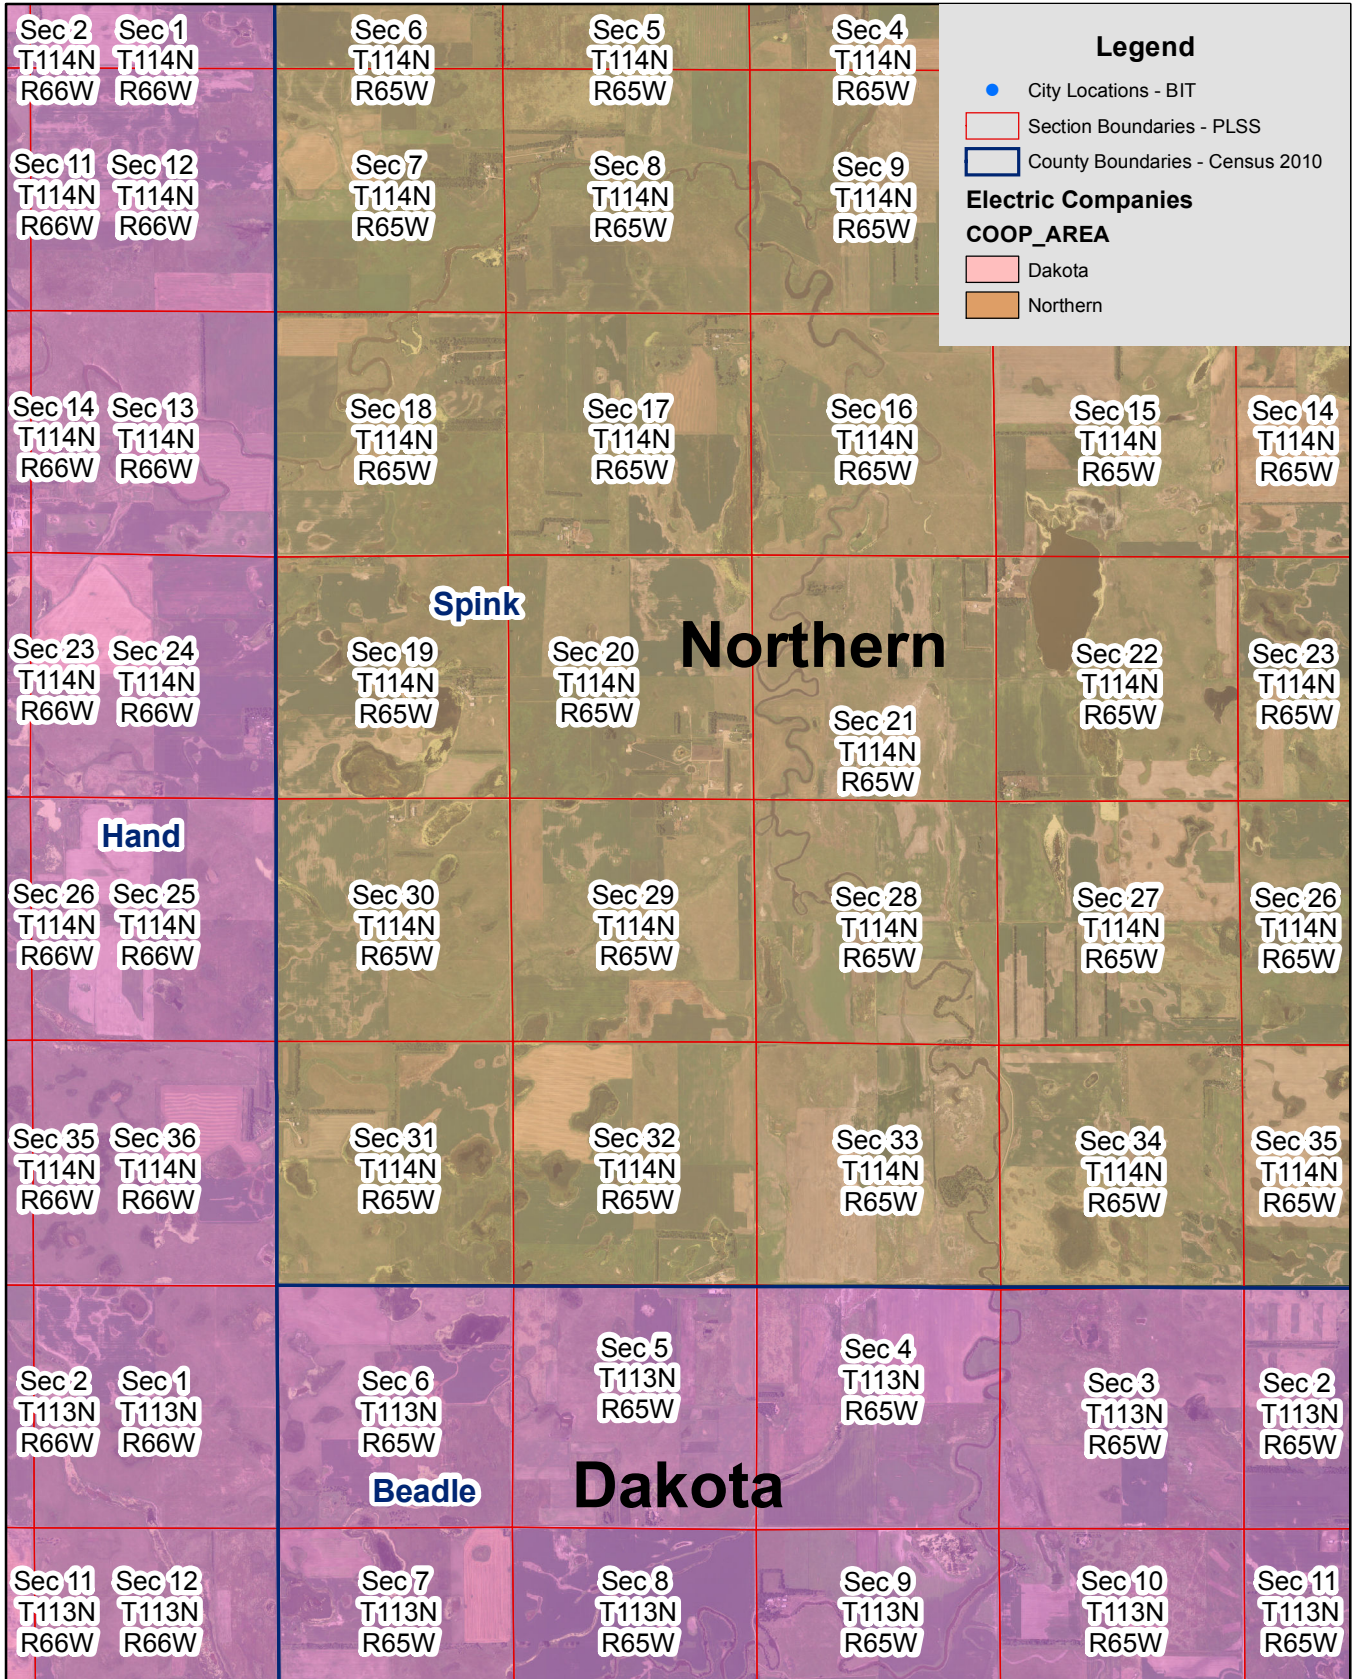

Exhibit B

Northern & Dakota Electric Service Territory Boundary

Page 1 of 10

Exhibit B

Northern & Dakota Electric Service Territory Boundary

Page 2 of 10

Exhibit B

Northern & Dakota Electric Service Territory Boundary

Page 3 of 10

Exhibit B

Northern & Dakota Electric Service Territory Boundary

Page 4 of 10

Exhibit B

Northern & Dakota Electric Service Territory Boundary

Page 5 of 10

Exhibit B

Electric Companies

COOP_AREA

- ▭ Dakota
- ▭ NWE
- ▭ Northern

Exhibit B

Northern & Dakota Electric Service Territory Boundary

Page 8 of 10

Exhibit B

Northern & Dakota Electric Service Territory Boundary

Page 9 of 10

Exhibit B

Northern & Dakota Electric Service Territory Boundary

Page 10 of 10