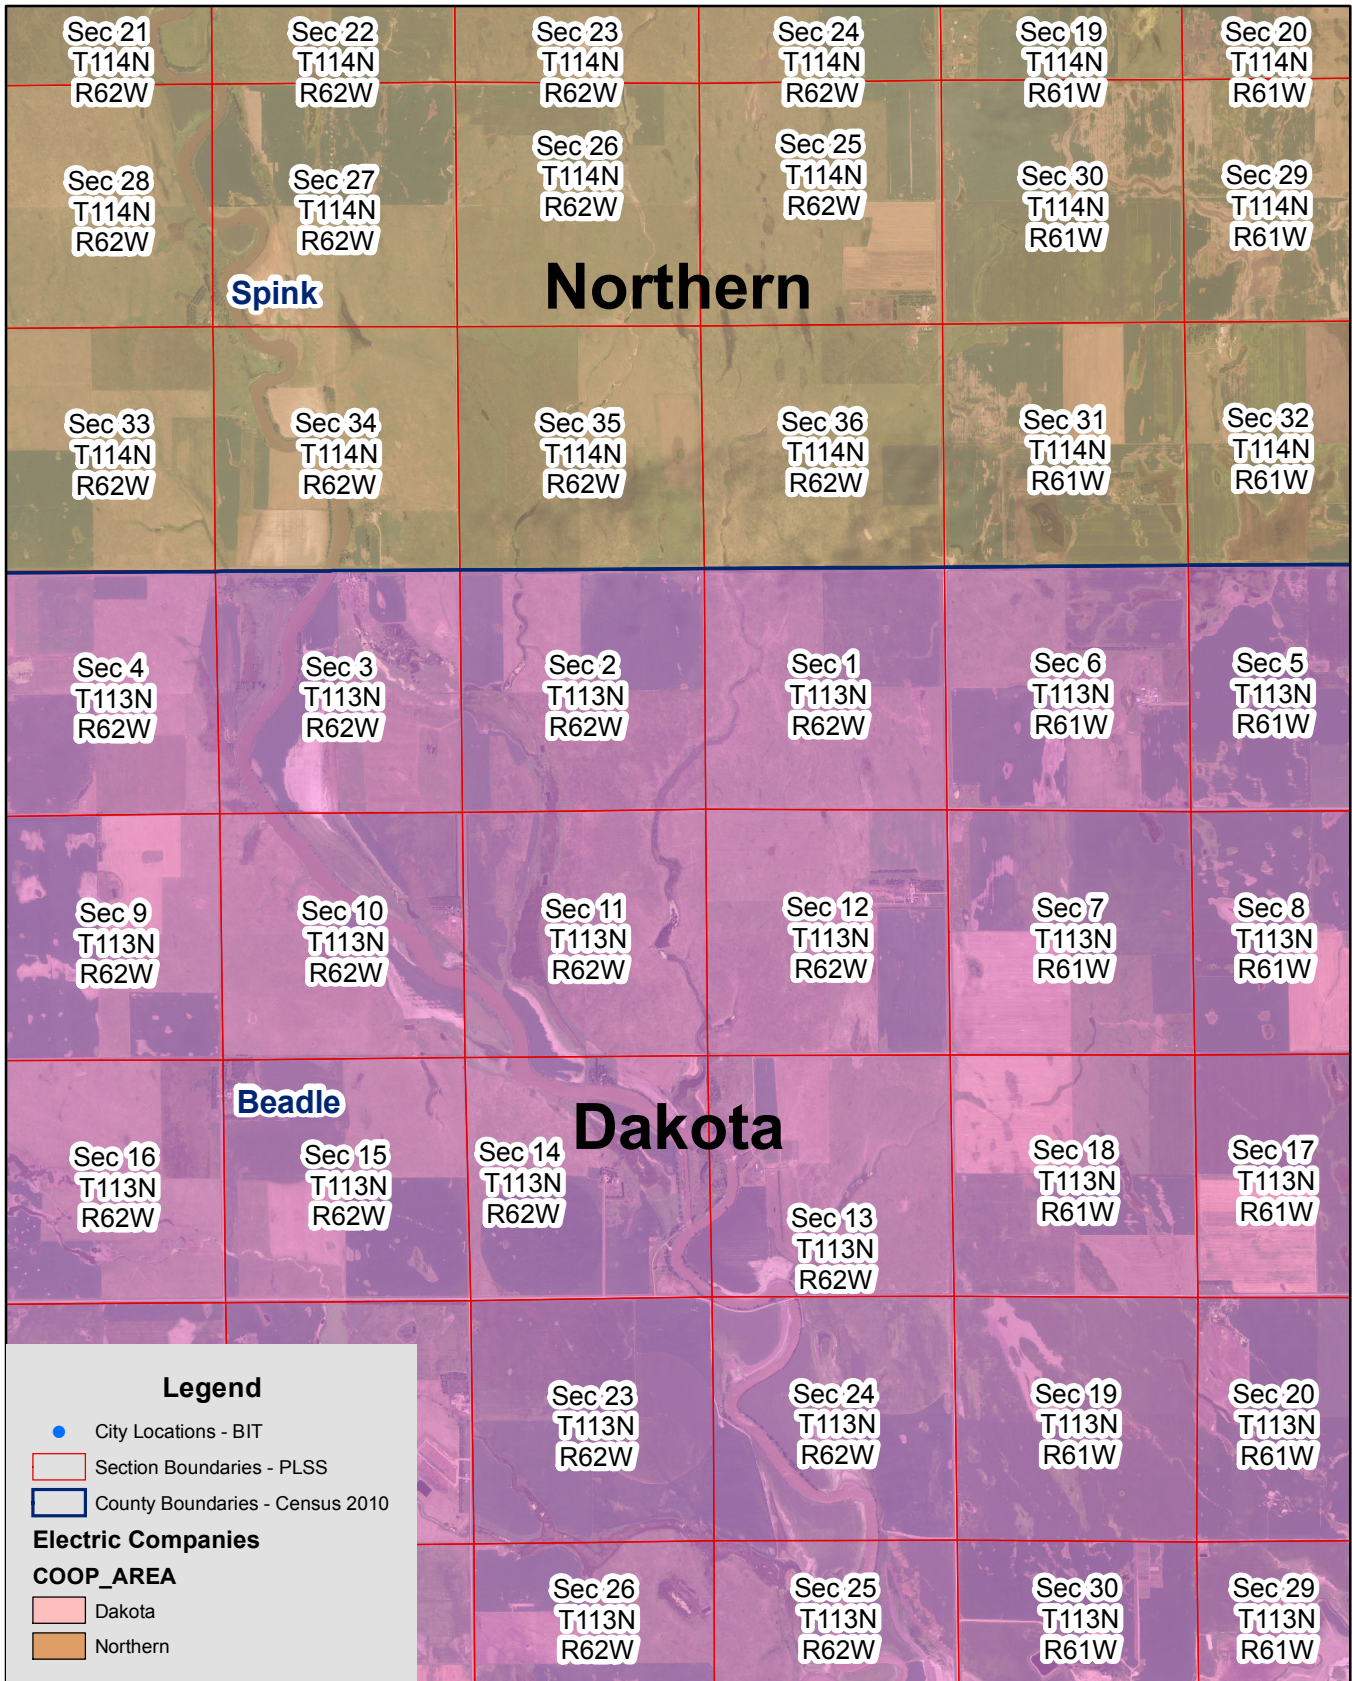

Exhibit B

Northern & Dakota Electric Service Territory Boundary

Page 1 of 10

Exhibit B

Northern & Dakota Electric Service Territory Boundary

Page 2 of 10

Exhibit B

Northern & Dakota Electric Service Territory Boundary

Page 3 of 10

Exhibit B

Northern & Dakota Electric Service Territory Boundary

Page 4 of 10

Exhibit B

Northern & Dakota Electric Service Territory Boundary

Page 5 of 10

Exhibit B

Electric Companies

COOP_AREA

- ▭ Dakota
- ▭ NWE
- ▭ Northern

Exhibit B

Northern & Dakota Electric Service Territory Boundary

Page 8 of 10

Exhibit B

Northern & Dakota Electric Service Territory Boundary

Page 9 of 10

Exhibit B

Northern & Dakota Electric Service Territory Boundary

Page 10 of 10