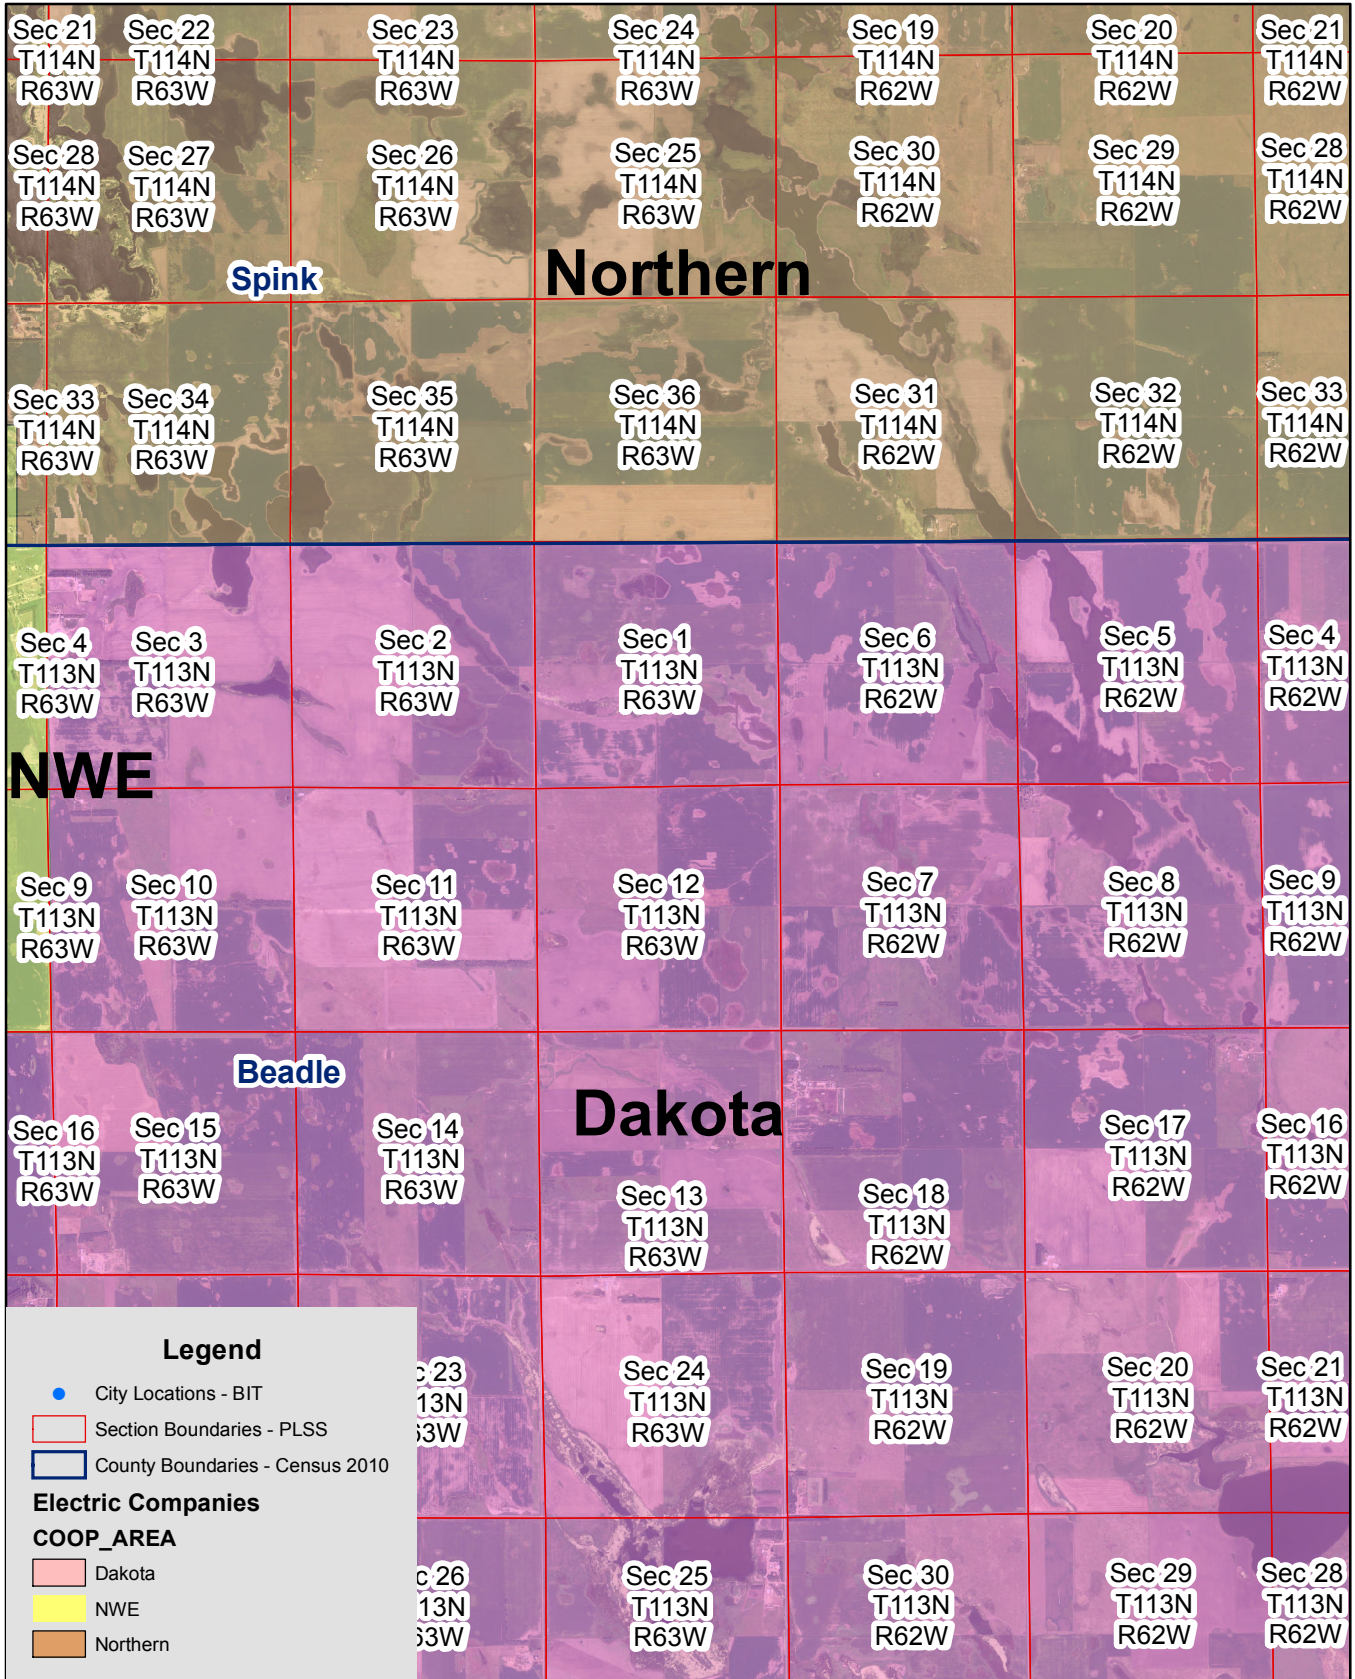

Exhibit B

Northern & Dakota Electric Service Territory Boundary

Page 1 of 10

Exhibit B

Northern & Dakota Electric Service Territory Boundary

Page 2 of 10

Exhibit B

Northern & Dakota Electric Service Territory Boundary

Page 3 of 10

Exhibit B

Northern & Dakota Electric Service Territory Boundary

Page 4 of 10

Exhibit B

Northern & Dakota Electric Service Territory Boundary

Page 5 of 10

Exhibit B

Northern & Dakota Electric Service Territory Boundary

Page 6 of 10

Exhibit B

Northern & Dakota Electric Service Territory Boundary

Page 7 of 10

Legend

- City Locations - BIT
- ▭ Section Boundaries - PLSS
- ▭ County Boundaries - Census 2010

Electric Companies

COOP_AREA

- ▭ Dakota
- ▭ NWE
- ▭ Northern

Exhibit B

Northern & Dakota Electric Service Territory Boundary

Page 8 of 10

Exhibit B

Northern & Dakota Electric Service Territory Boundary