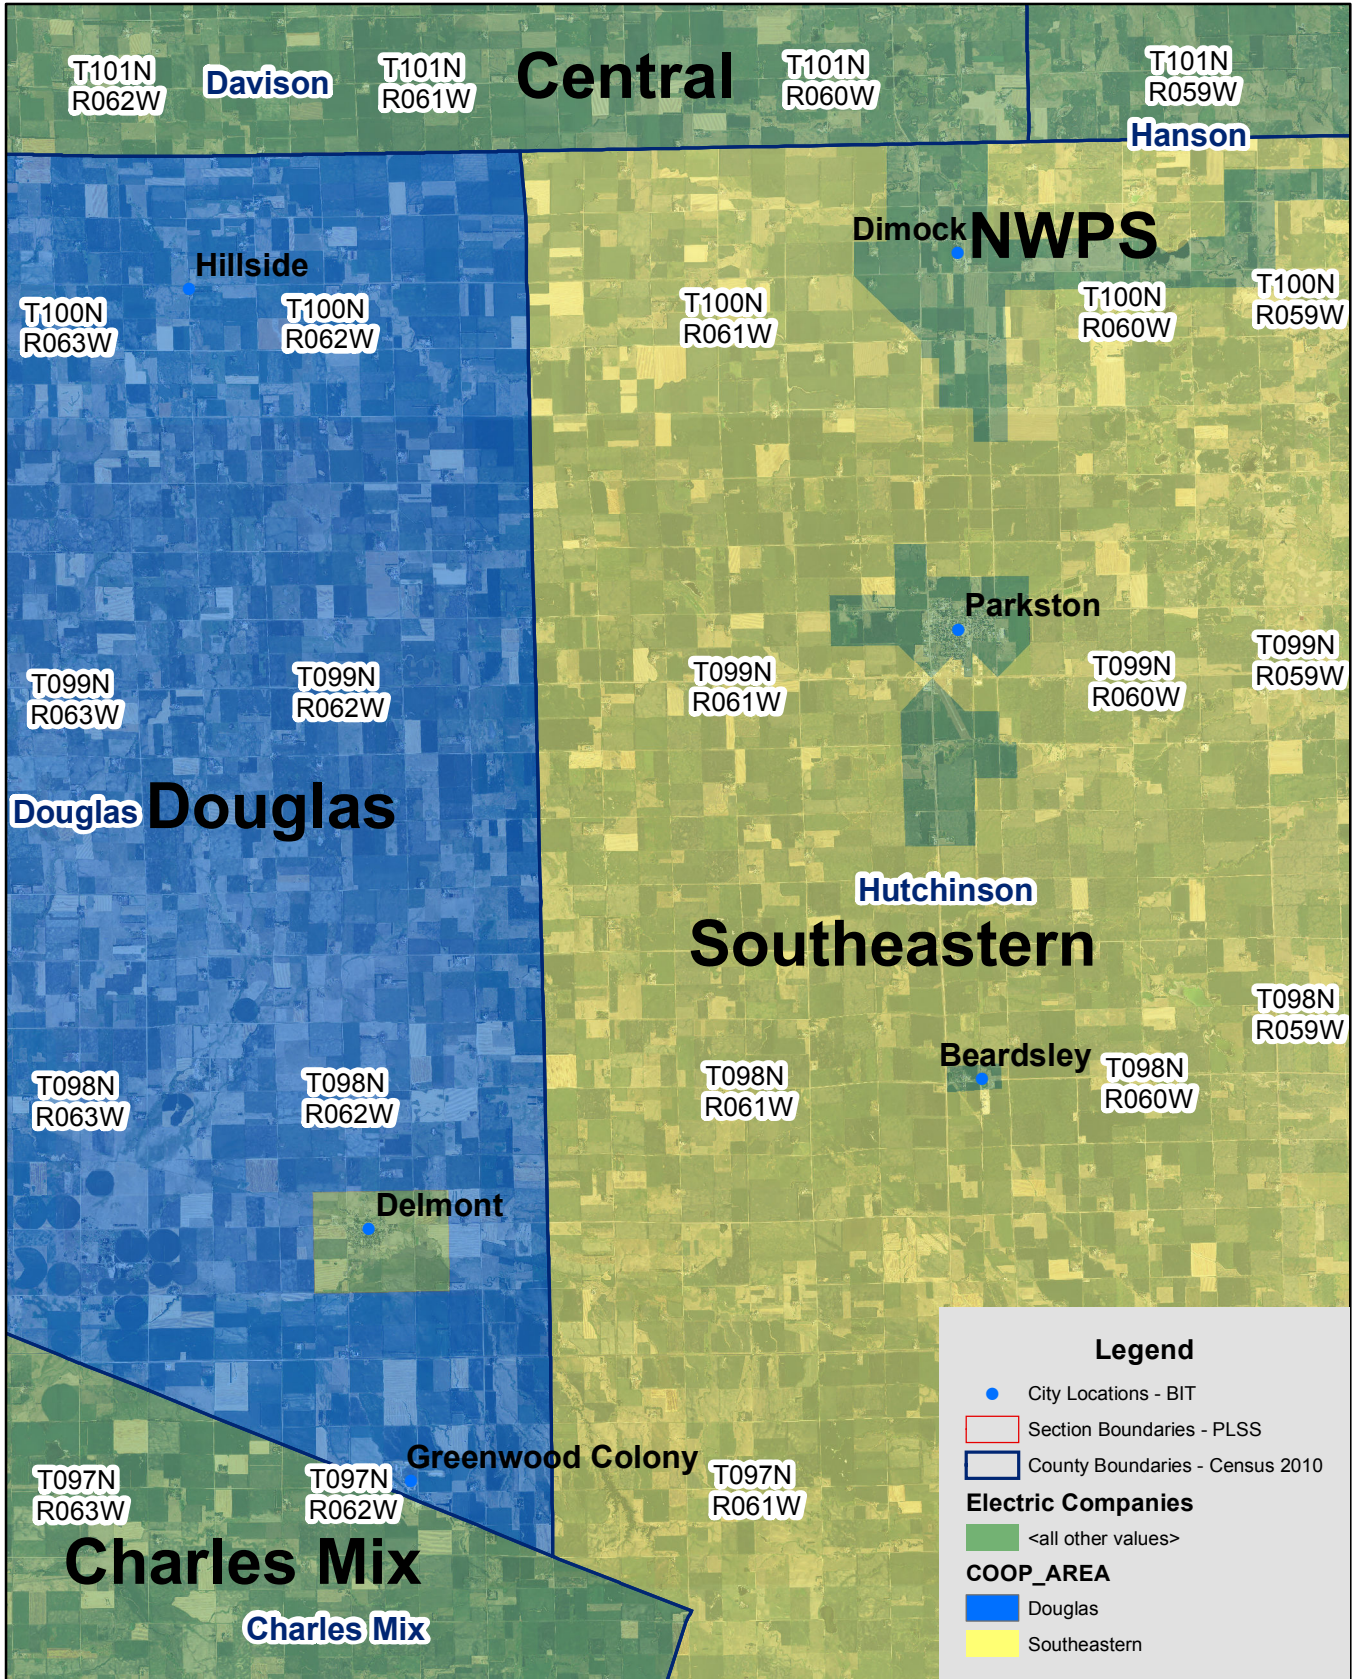

Exhibit B

Douglas & Southeastern Electric Service Territory Boundary

Page 1 of 5

Exhibit B

Douglas & Southeastern Electric Service Territory Boundary

Page 2 of 5

Exhibit B

Douglas & Southeastern Electric Service Territory Boundary

Page 3 of 5

Exhibit B

Douglas & Southeastern Electric Service Territory Boundary

Page 4 of 5

Legend

- City Locations - BIT
- ▭ Section Boundaries - PLSS
- ▭ County Boundaries - Census 2010

Electric Companies

- ▭ <all other values>

COOP_AREA

- ▭ Douglas
- ▭ Southeastern

Exhibit B

Douglas & Southeastern Electric Service Territory Boundary

Page 5 of 5