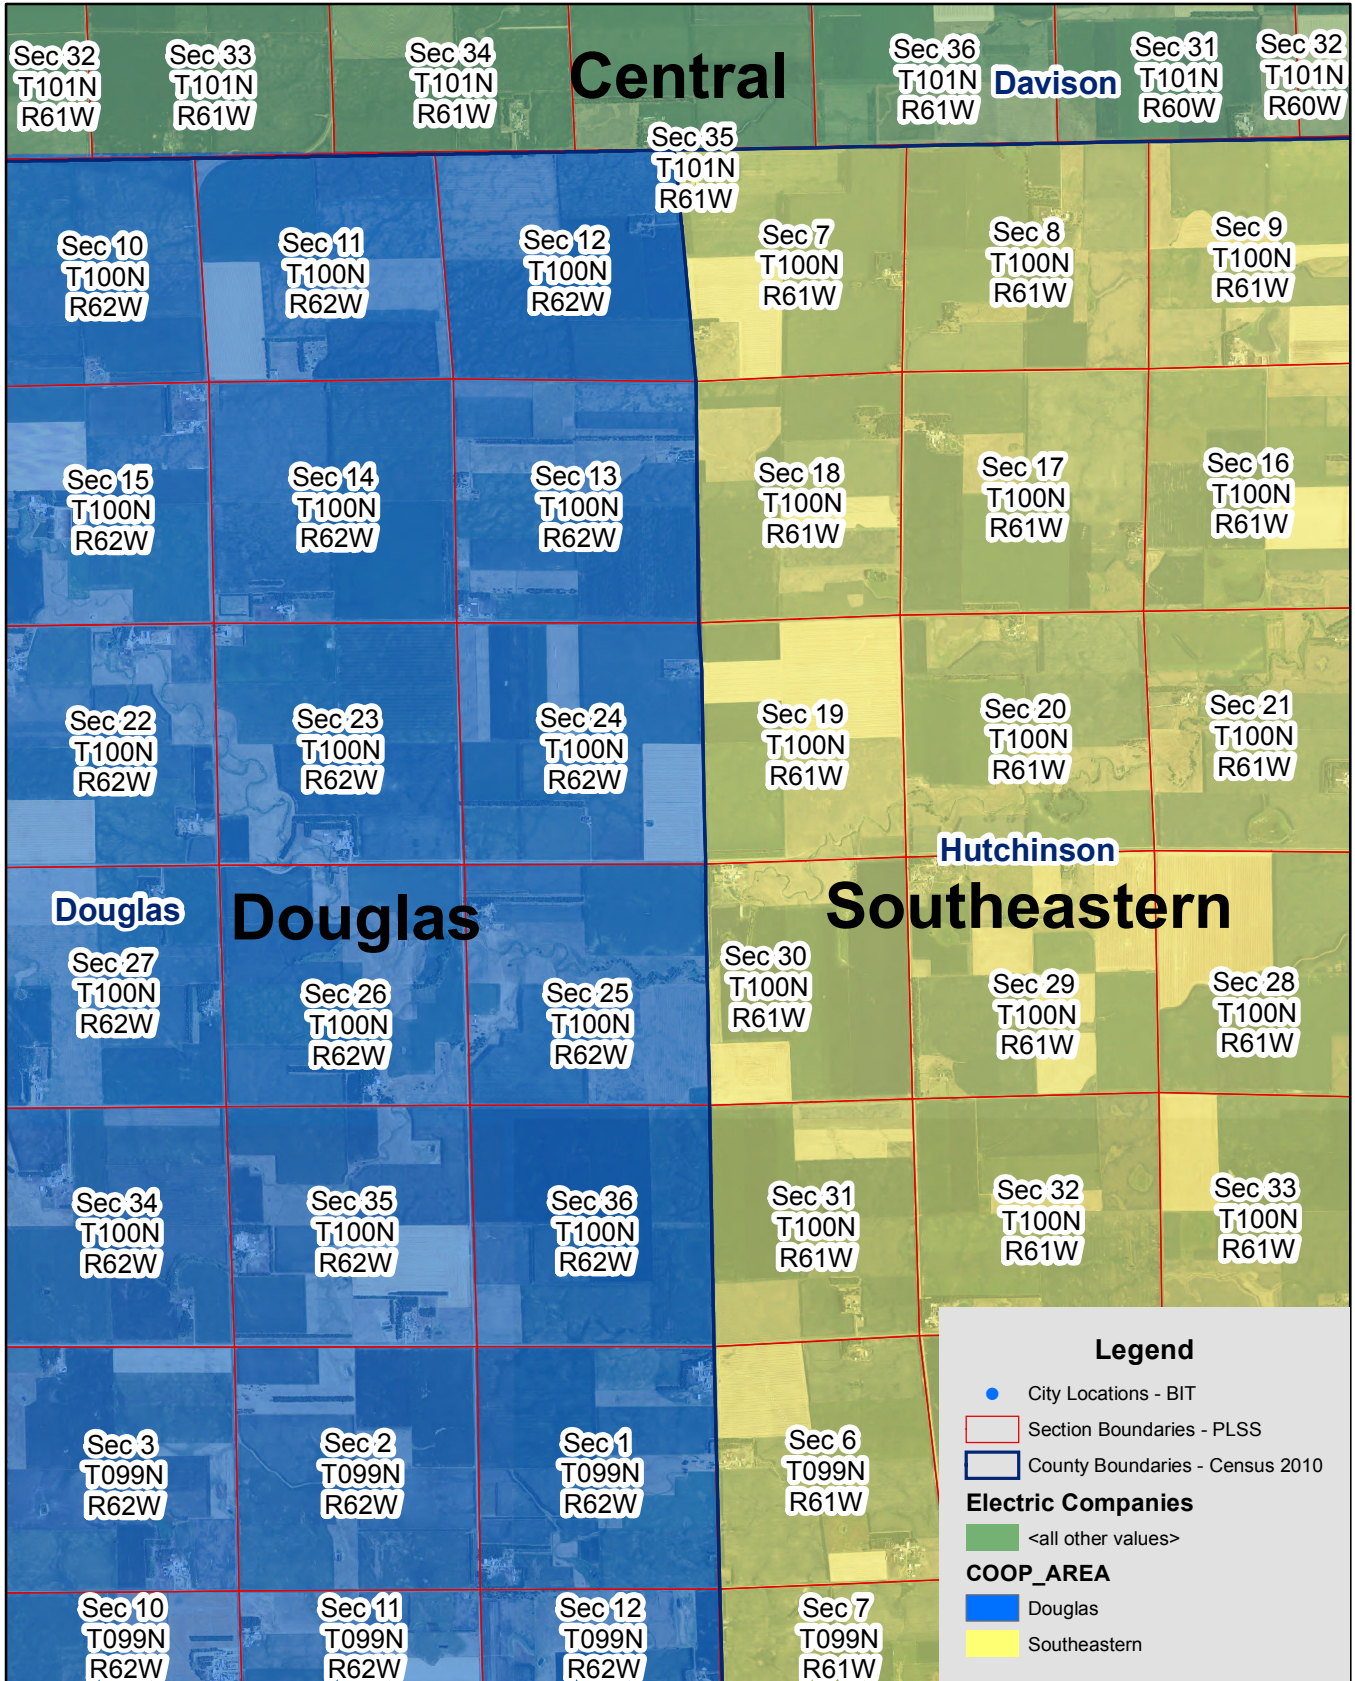

Exhibit B

Douglas & Southeastern Electric Service Territory Boundary

Page 1 of 5

Exhibit B

Douglas & Southeastern Electric Service Territory Boundary

Page 2 of 5

Exhibit B

Douglas & Southeastern Electric Service Territory Boundary

Page 3 of 5

Exhibit B

Douglas & Southeastern Electric Service Territory Boundary

Page 4 of 5

Legend

- City Locations - BIT
- ▭ Section Boundaries - PLSS
- ▭ County Boundaries - Census 2010

Electric Companies

- ▭ <all other values>

COOP_AREA

- ▭ Douglas
- ▭ Southeastern

Exhibit B

Douglas & Southeastern Electric Service Territory Boundary

Page 5 of 5