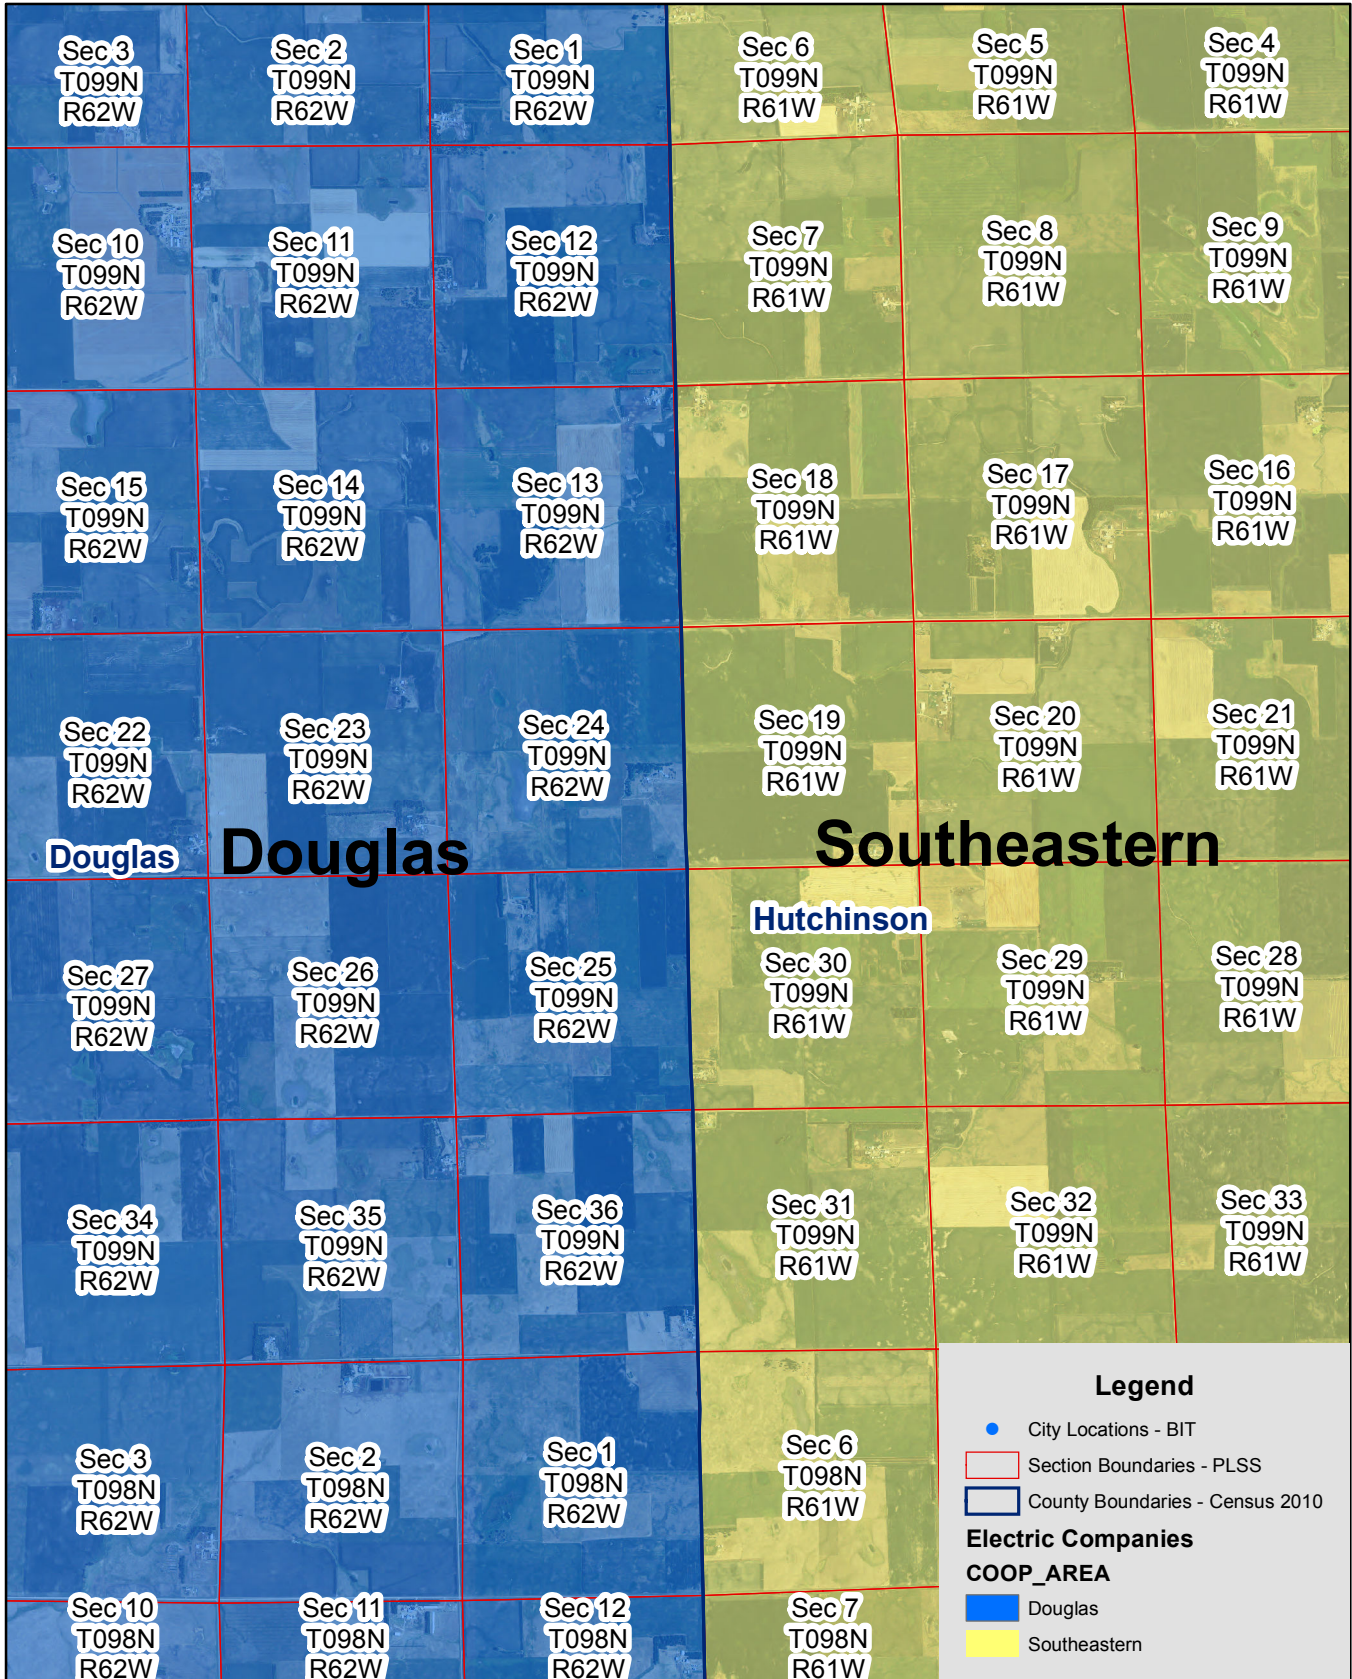

Exhibit B

Douglas & Southeastern Electric Service Territory Boundary

Page 1 of 5

Exhibit B

Douglas & Southeastern Electric Service Territory Boundary

Page 2 of 5

Exhibit B

Douglas & Southeastern Electric Service Territory Boundary

Page 3 of 5

Exhibit B

Douglas & Southeastern Electric Service Territory Boundary

Page 4 of 5

Legend

- City Locations - BIT
- ▭ Section Boundaries - PLSS
- ▭ County Boundaries - Census 2010

Electric Companies

- ▭ <all other values>

COOP_AREA

- ▭ Douglas
- ▭ Southeastern

Exhibit B

Douglas & Southeastern Electric Service Territory Boundary

Page 5 of 5