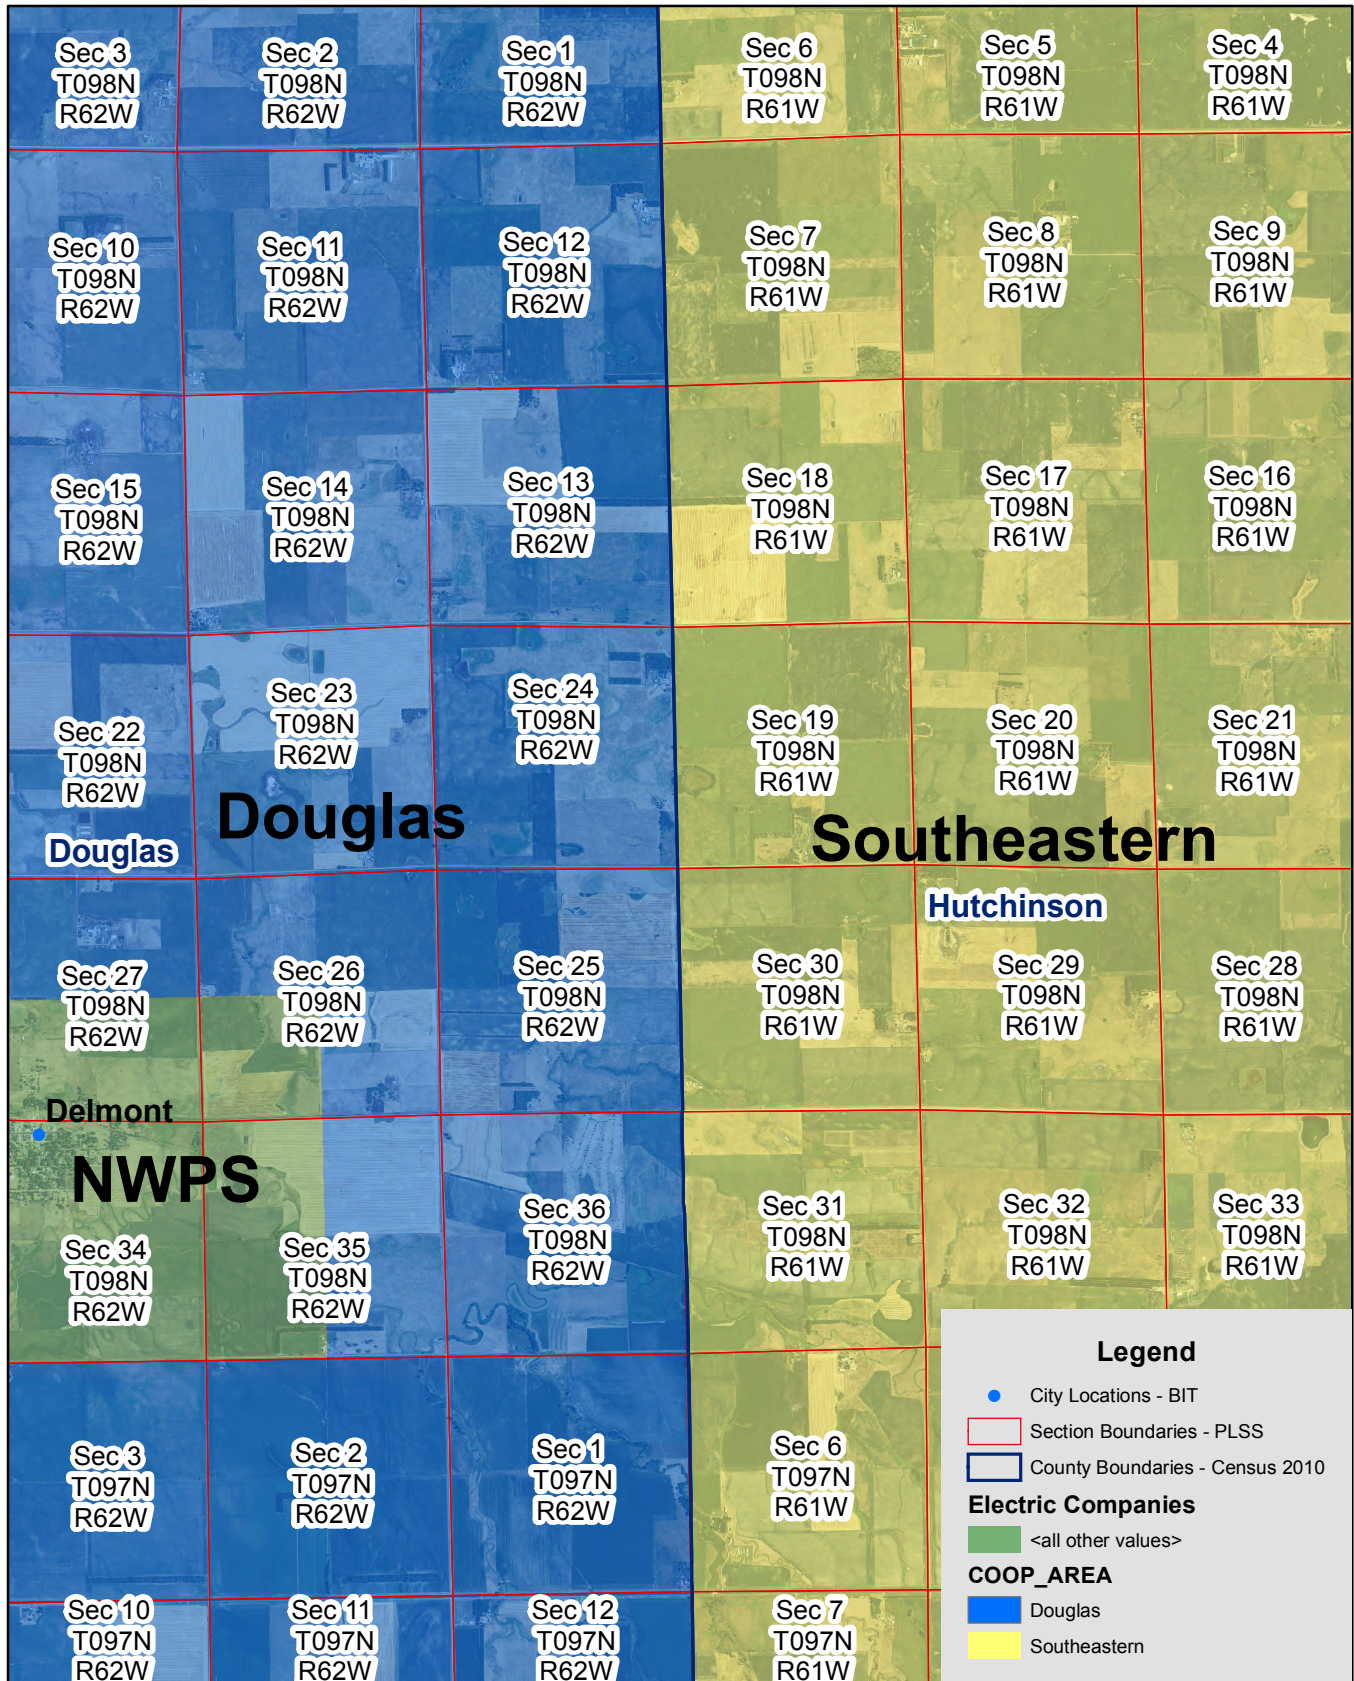

Exhibit B

Douglas & Southeastern Electric Service Territory Boundary

Page 1 of 5

Exhibit B

Douglas & Southeastern Electric Service Territory Boundary

Page 2 of 5

Exhibit B

Douglas & Southeastern Electric Service Territory Boundary

Page 3 of 5

Exhibit B

Douglas & Southeastern Electric Service Territory Boundary

Page 4 of 5

Legend

- City Locations - BIT
- ▭ Section Boundaries - PLSS
- ▭ County Boundaries - Census 2010

Electric Companies

- ▭ <all other values>

COOP_AREA

- ▭ Douglas
- ▭ Southeastern

Exhibit B

Douglas & Southeastern Electric Service Territory Boundary

Page 5 of 5