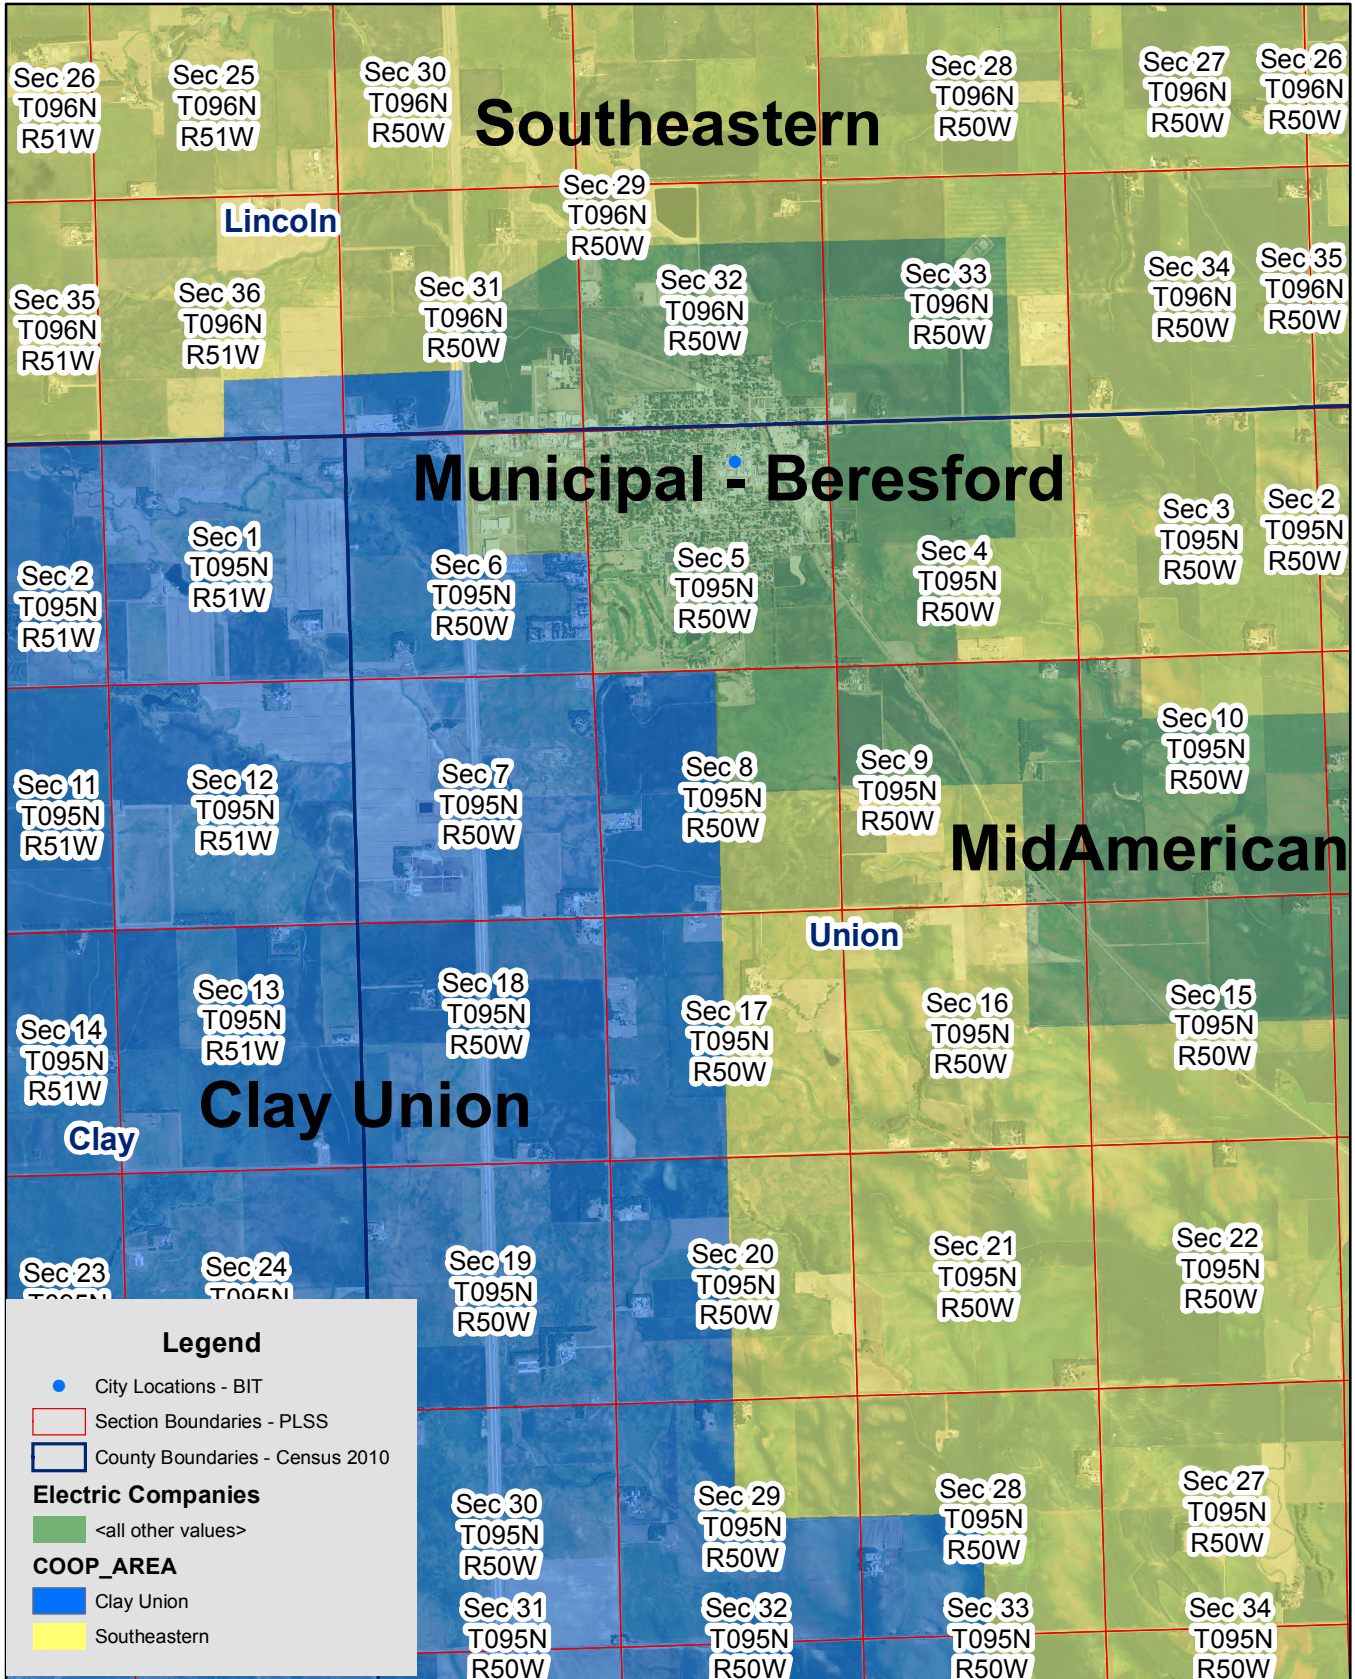

Exhibit B

Clay-Union & Southeastern Electric Service Territory Boundary

Page 1 of 7

Exhibit B

Clay-Union & Southeastern Electric Service Territory Boundary

Page 2 of 7

Exhibit B

Clay-Union & Southeastern Electric Service Territory Boundary

Page 3 of 7

Legend

- City Locations - BIT
- ▭ Section Boundaries - PLSS
- ▭ County Boundaries - Census 2010

Electric Companies

COOP_AREA

- Clay Union
- Southeastern

Exhibit B

Clay-Union & Southeastern Electric Service Territory Boundary

Page 4 of 7

Exhibit B

Clay-Union & Southeastern Electric Service Territory Boundary

Page 5 of 7

Exhibit B

Clay-Union & Southeastern Electric Service Territory Boundary

Page 6 of 7

Exhibit B

Clay-Union & Southeastern Electric Service Territory Boundary

Page 7 of 7