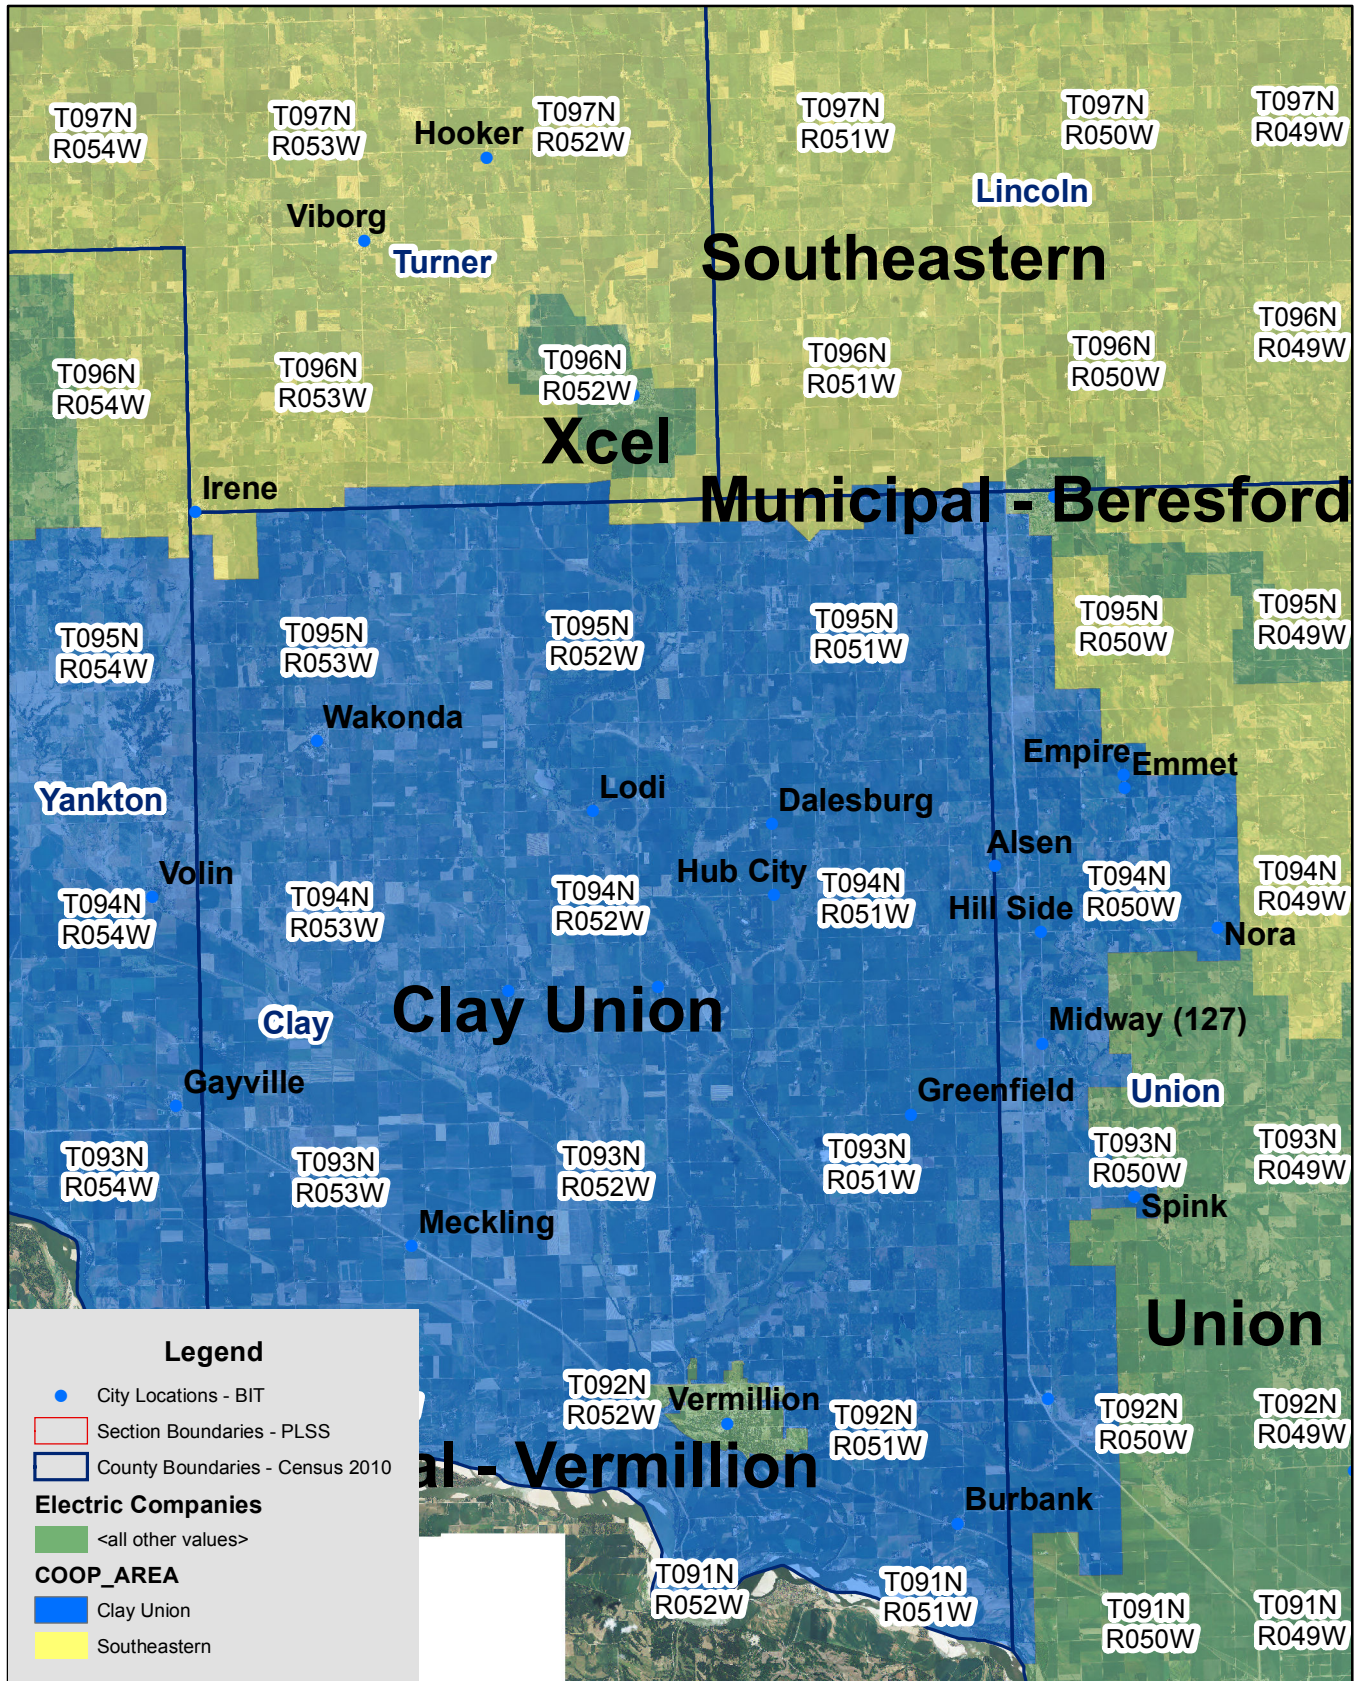

Exhibit B

Clay-Union & Southeastern Electric Service Territory Boundary

Page 1 of 7

Exhibit B

Clay-Union & Southeastern Electric Service Territory Boundary

Page 2 of 7

Exhibit B

Clay-Union & Southeastern Electric Service Territory Boundary

Page 3 of 7

Legend

- City Locations - BIT
- ▭ Section Boundaries - PLSS
- ▭ County Boundaries - Census 2010

Electric Companies

COOP_AREA

- Clay Union
- Southeastern

Exhibit B

Clay-Union & Southeastern Electric Service Territory Boundary

Page 4 of 7

Exhibit B

Clay-Union & Southeastern Electric Service Territory Boundary

Page 5 of 7

Exhibit B

Clay-Union & Southeastern Electric Service Territory Boundary

Page 6 of 7

Exhibit B

Clay-Union & Southeastern Electric Service Territory Boundary

Page 7 of 7