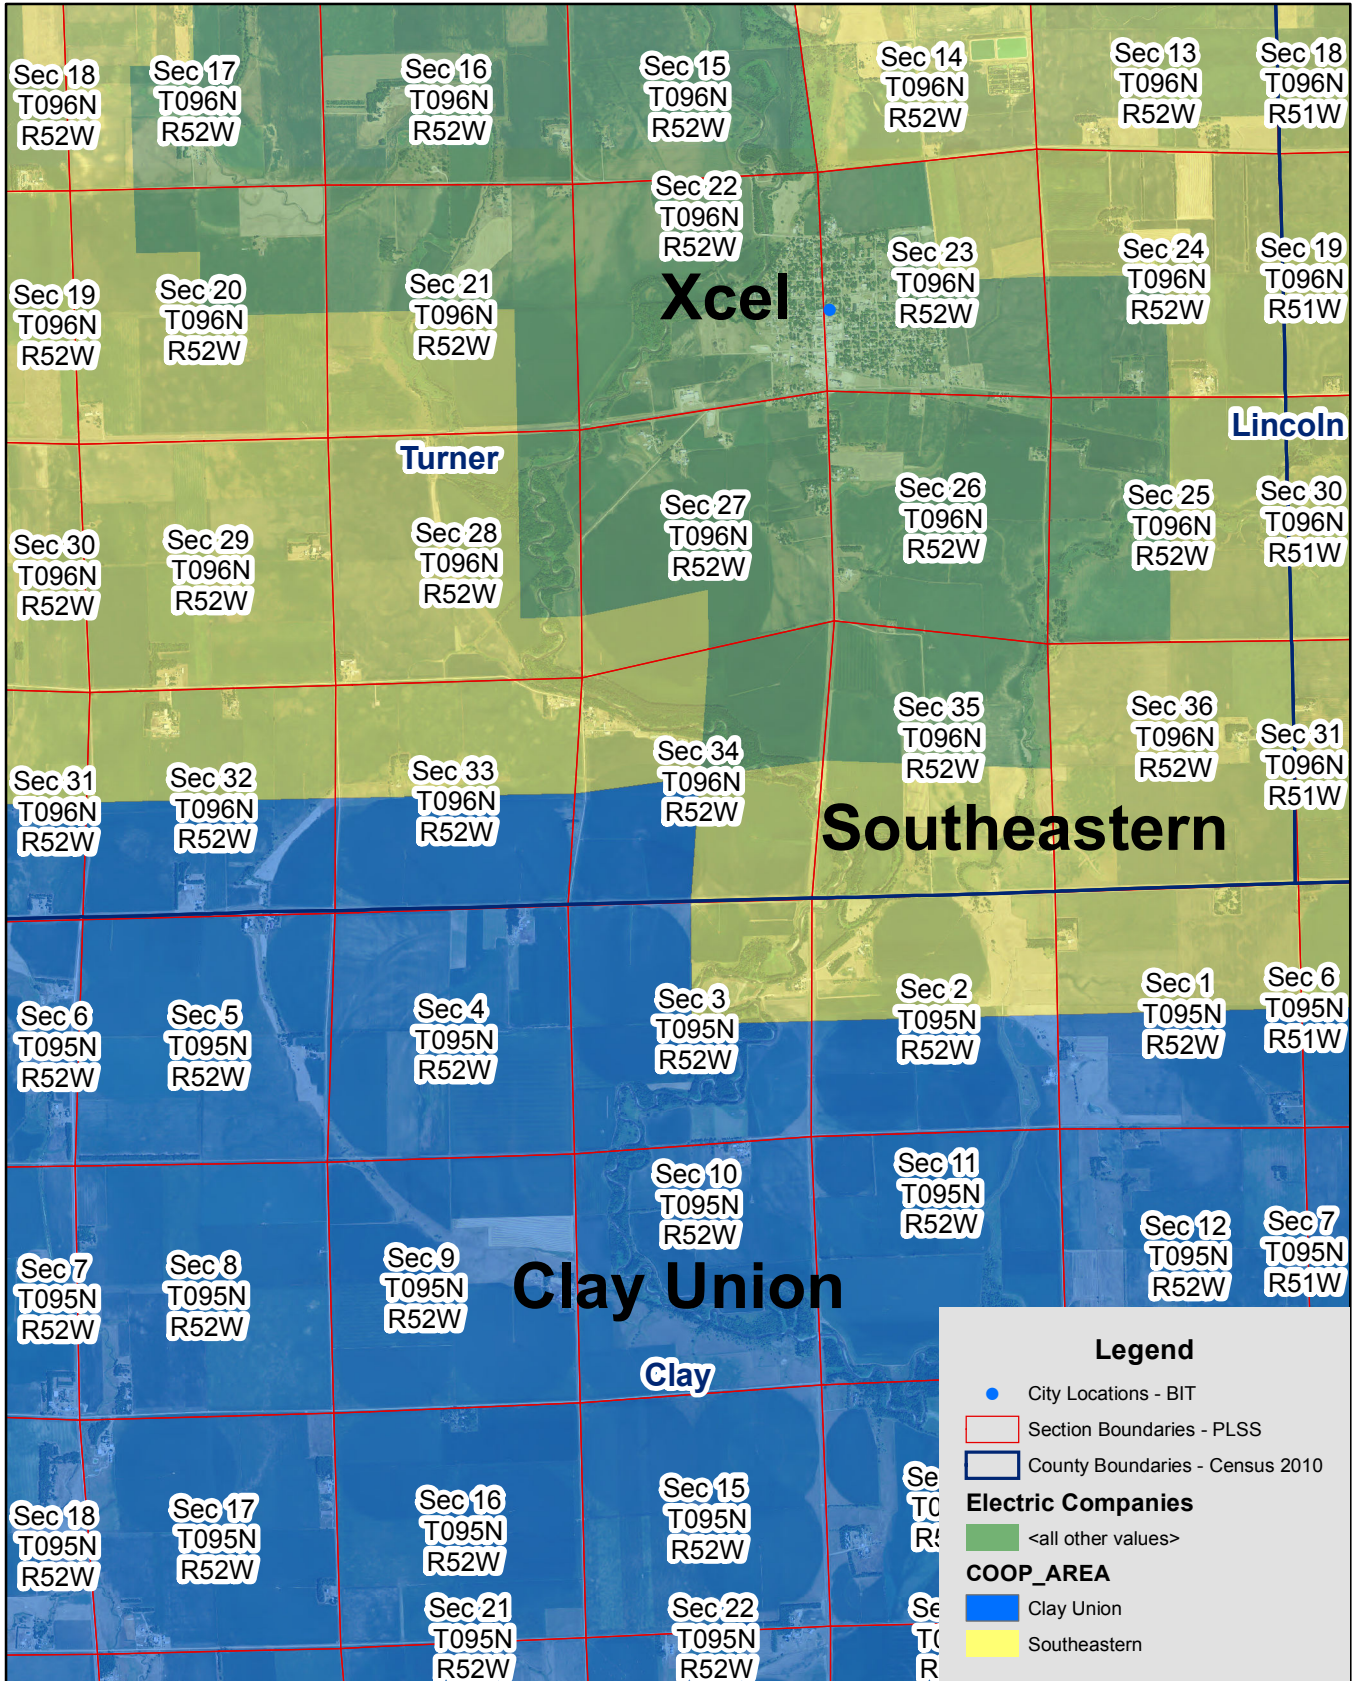

Exhibit B

Clay-Union & Southeastern Electric Service Territory Boundary

Page 1 of 7

Exhibit B

Clay-Union & Southeastern Electric Service Territory Boundary

Page 2 of 7

Exhibit B

Clay-Union & Southeastern Electric Service Territory Boundary

Page 3 of 7

Legend

- City Locations - BIT
- ▭ Section Boundaries - PLSS
- ▭ County Boundaries - Census 2010

Electric Companies

COOP_AREA

- Clay Union
- Southeastern

Exhibit B

Clay-Union & Southeastern Electric Service Territory Boundary

Page 4 of 7

Exhibit B

Clay-Union & Southeastern Electric Service Territory Boundary

Page 5 of 7

Exhibit B

Clay-Union & Southeastern Electric Service Territory Boundary

Page 6 of 7

Exhibit B

Clay-Union & Southeastern Electric Service Territory Boundary

Page 7 of 7