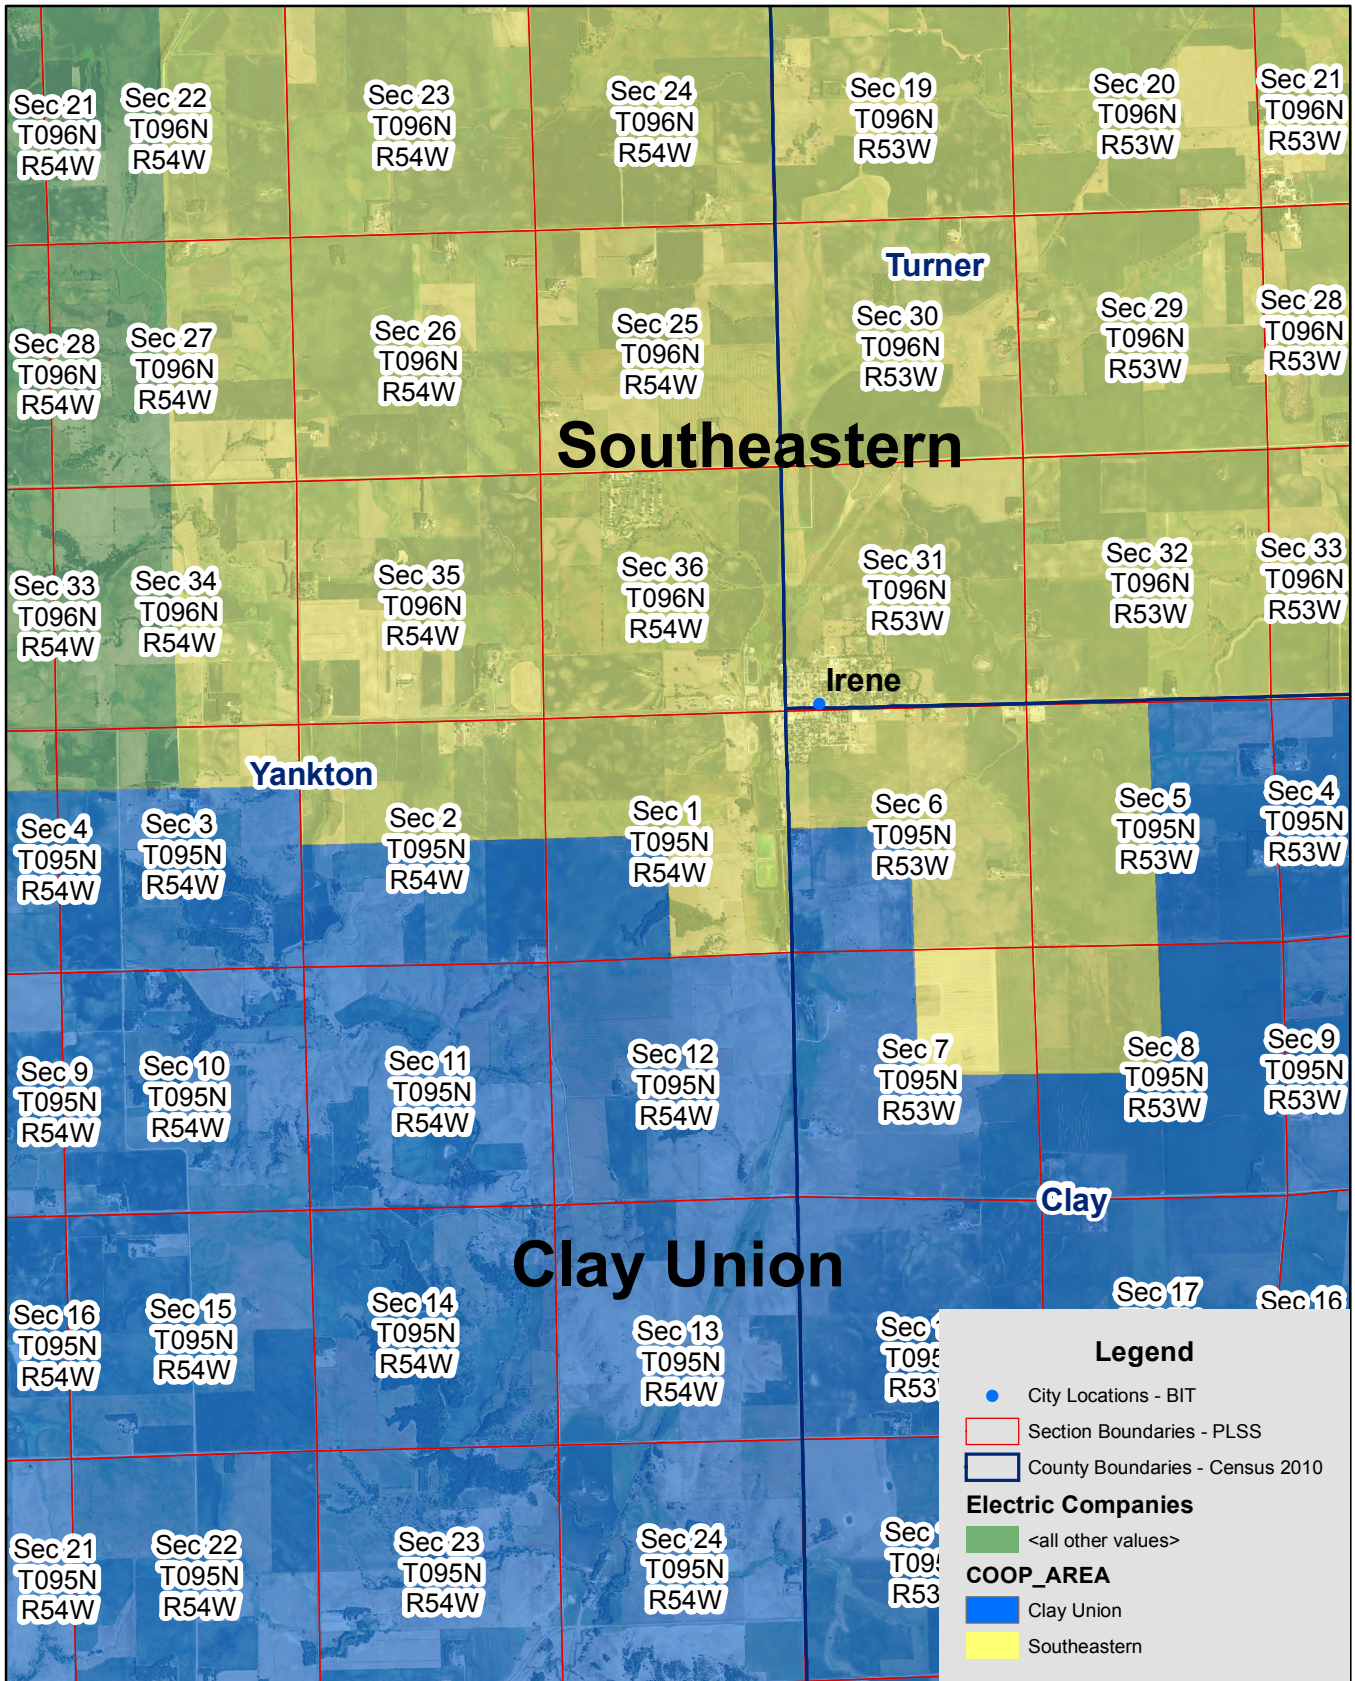

Exhibit B

Clay-Union & Southeastern Electric Service Territory Boundary

Page 1 of 7

Exhibit B

Clay-Union & Southeastern Electric Service Territory Boundary

Page 2 of 7

Exhibit B

Clay-Union & Southeastern Electric Service Territory Boundary

Page 3 of 7

Legend

- City Locations - BIT
- ▭ Section Boundaries - PLSS
- ▭ County Boundaries - Census 2010

Electric Companies

COOP_AREA

- Clay Union
- Southeastern

Exhibit B

Clay-Union & Southeastern Electric Service Territory Boundary

Page 4 of 7

Exhibit B

Clay-Union & Southeastern Electric Service Territory Boundary

Page 5 of 7

Exhibit B

Clay-Union & Southeastern Electric Service Territory Boundary

Page 6 of 7

Exhibit B

Clay-Union & Southeastern Electric Service Territory Boundary

Page 7 of 7