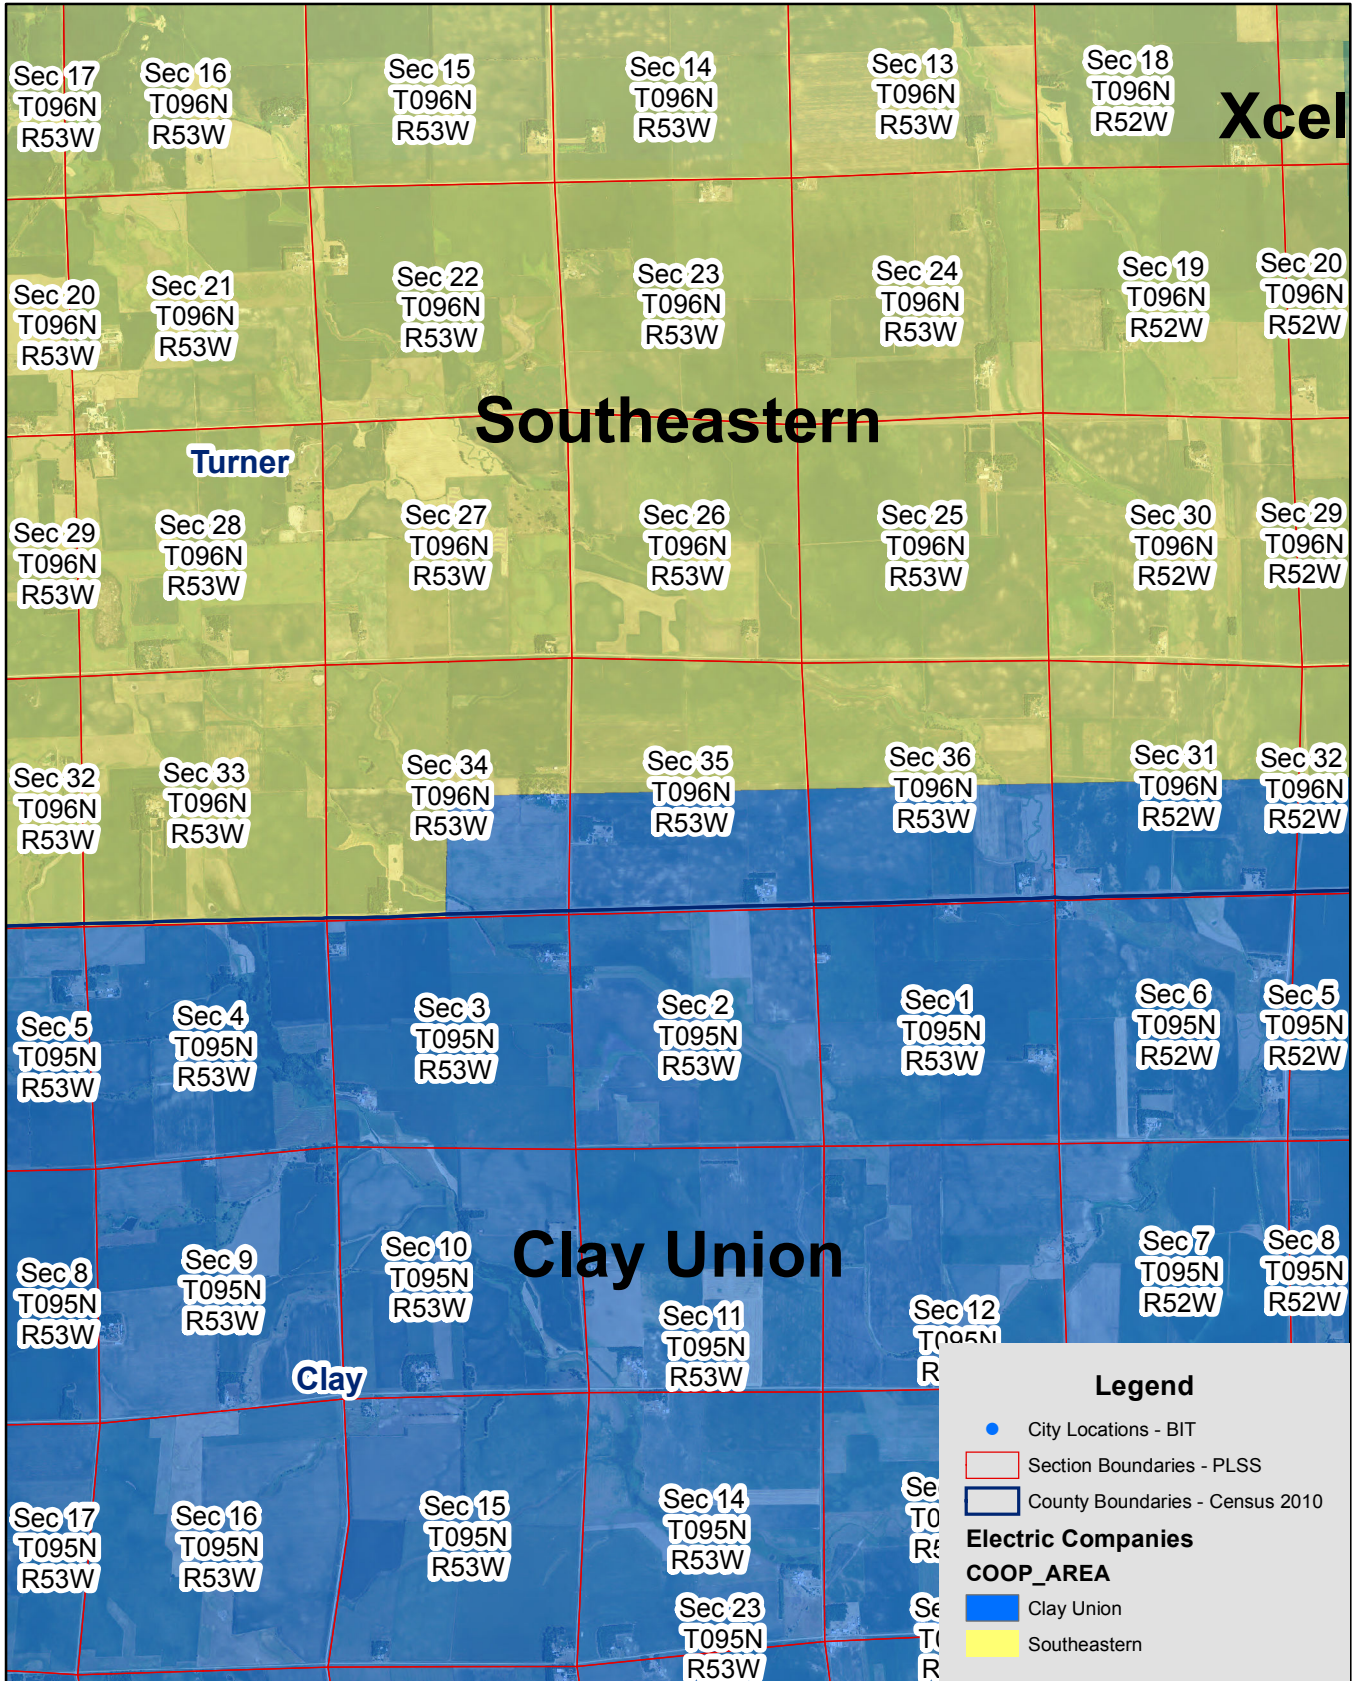

Exhibit B

Clay-Union & Southeastern Electric Service Territory Boundary

Page 1 of 7

Exhibit B

Clay-Union & Southeastern Electric Service Territory Boundary

Page 2 of 7

Exhibit B

Clay-Union & Southeastern Electric Service Territory Boundary

Page 3 of 7

Legend

- City Locations - BIT
- ▭ Section Boundaries - PLSS
- ▭ County Boundaries - Census 2010

Electric Companies

COOP_AREA

- Clay Union
- Southeastern

Exhibit B

Clay-Union & Southeastern Electric Service Territory Boundary

Page 4 of 7

Exhibit B

Clay-Union & Southeastern Electric Service Territory Boundary

Page 5 of 7

Exhibit B

Clay-Union & Southeastern Electric Service Territory Boundary

Page 6 of 7

Exhibit B

Clay-Union & Southeastern Electric Service Territory Boundary

Page 7 of 7