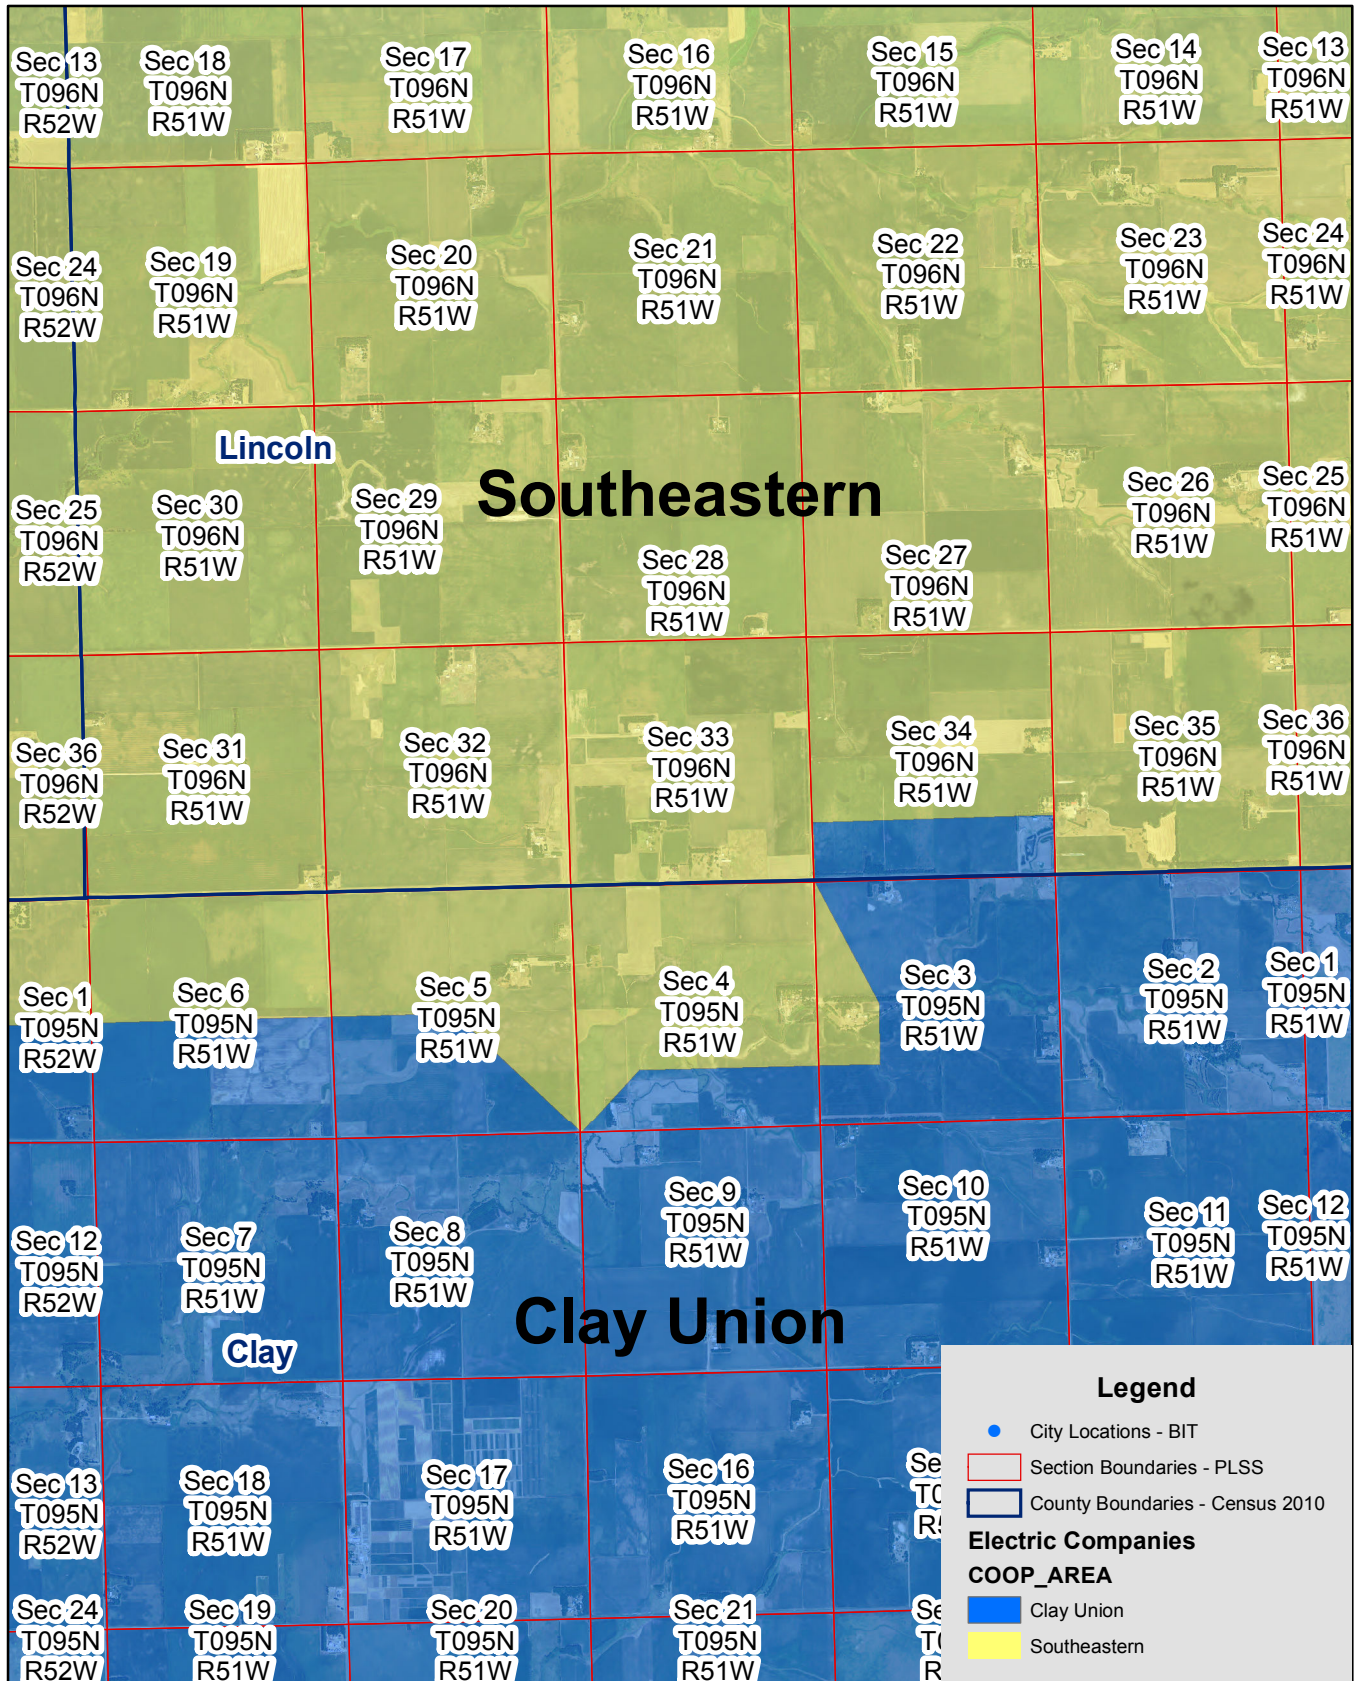

Exhibit B

Clay-Union & Southeastern Electric Service Territory Boundary

Page 1 of 7

Exhibit B

Clay-Union & Southeastern Electric Service Territory Boundary

Page 2 of 7

Exhibit B

Clay-Union & Southeastern Electric Service Territory Boundary

Page 3 of 7

Legend

- City Locations - BIT
- ▭ Section Boundaries - PLSS
- ▭ County Boundaries - Census 2010

Electric Companies

COOP_AREA

- Clay Union
- Southeastern

Exhibit B

Clay-Union & Southeastern Electric Service Territory Boundary

Page 4 of 7

Exhibit B

Clay-Union & Southeastern Electric Service Territory Boundary

Page 5 of 7

Exhibit B

Clay-Union & Southeastern Electric Service Territory Boundary

Page 6 of 7

Exhibit B

Clay-Union & Southeastern Electric Service Territory Boundary

Page 7 of 7