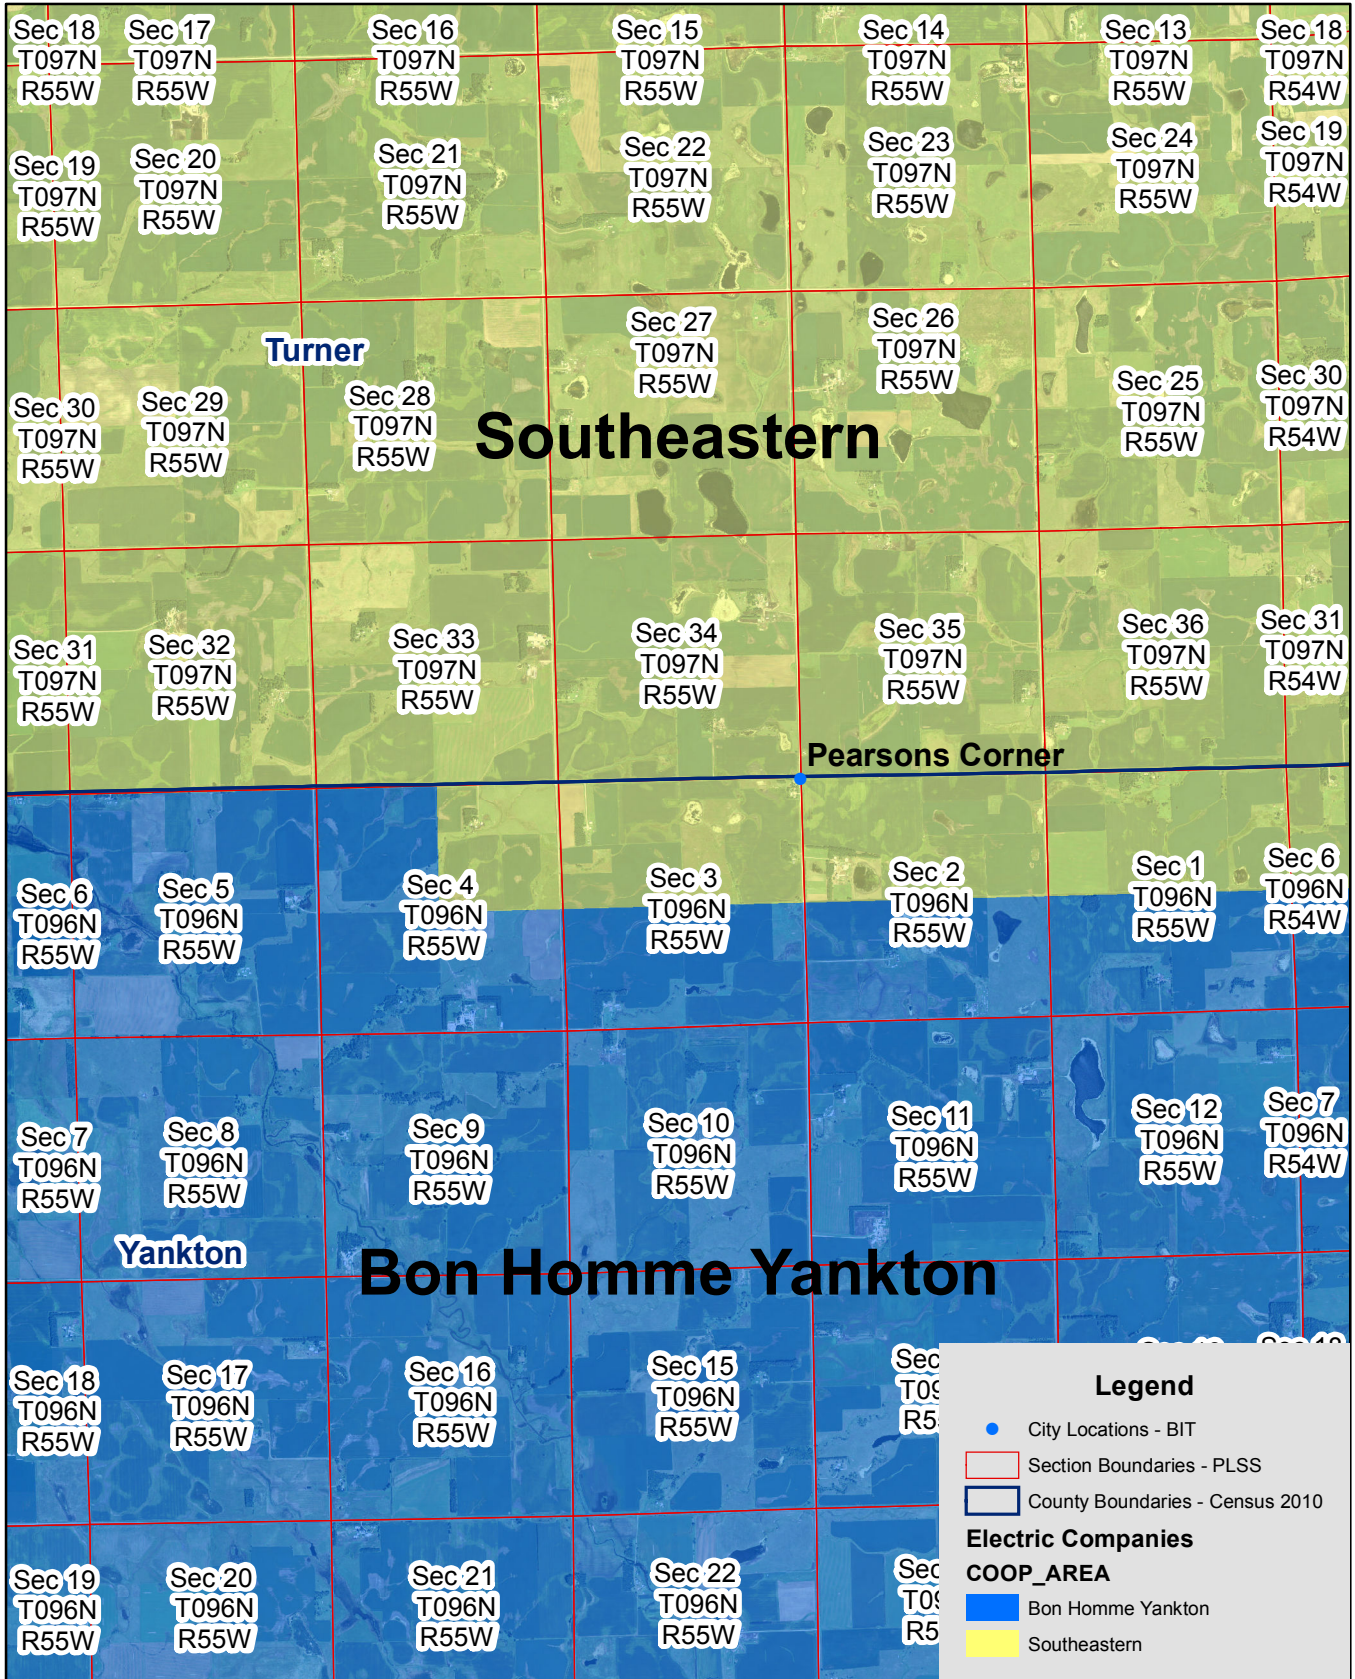

Exhibit B

Bon Homme Yankton & Southeastern Electric Service Territory Boundary

Page 1 of 9

Exhibit B

Bon Homme Yankton & Southeastern Electric Service Territory Boundary

Page 2 of 9

Exhibit B

Bon Homme Yankton & Southeastern Electric Service Territory Boundary

Page 3 of 9

Exhibit B

Bon Homme Yankton & Southeastern Electric Service Territory Boundary

Page 4 of 9

Exhibit B

Bon Homme Yankton & Southeastern Electric Service Territory Boundary

Page 5 of 9

Exhibit B

Bon Homme Yankton & Southeastern Electric Service Territory Boundary

Page 6 of 9

Exhibit B

Bon Homme Yankton & Southeastern Electric Service Territory Boundary

Page 7 of 9

Exhibit B

Bon Homme Yankton & Southeastern Electric Service Territory Boundary

Page 8 of 9

Exhibit B

Bon Homme Yankton & Southeastern Electric Service Territory Boundary

Page 9 of 9