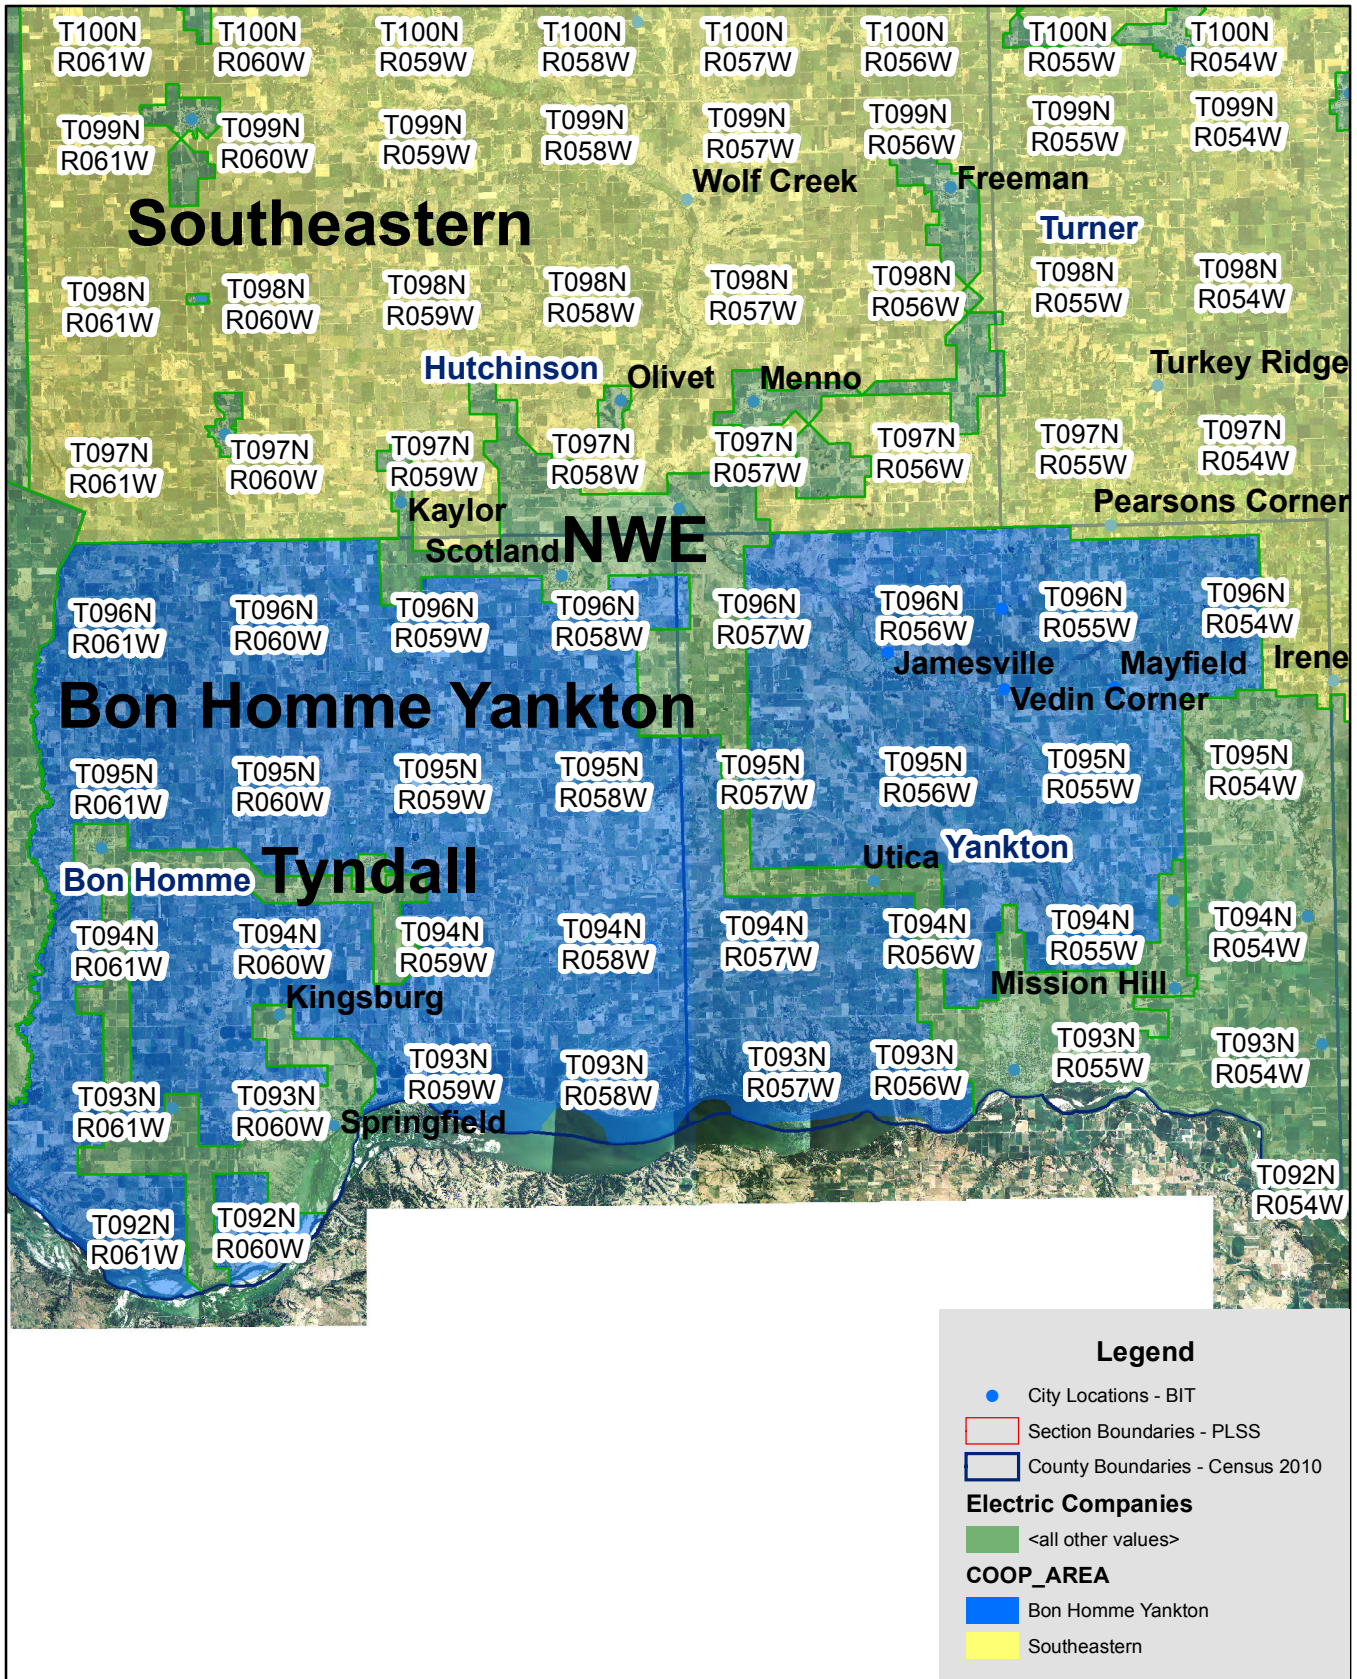

Exhibit B

Bon Homme Yankton & Southeastern Electric Service Territory Boundary

Page 1 of 9

Exhibit B

Bon Homme Yankton & Southeastern Electric Service Territory Boundary

Page 2 of 9

Exhibit B

Bon Homme Yankton & Southeastern Electric Service Territory Boundary

Page 3 of 9

Exhibit B

Bon Homme Yankton & Southeastern Electric Service Territory Boundary

Page 4 of 9

Exhibit B

Bon Homme Yankton & Southeastern Electric Service Territory Boundary

Page 5 of 9

Exhibit B

Bon Homme Yankton & Southeastern Electric Service Territory Boundary

Page 6 of 9

Exhibit B

Bon Homme Yankton & Southeastern Electric Service Territory Boundary

Page 7 of 9

Exhibit B

Bon Homme Yankton & Southeastern Electric Service Territory Boundary

Page 8 of 9

Exhibit B

Bon Homme Yankton & Southeastern Electric Service Territory Boundary

Page 9 of 9