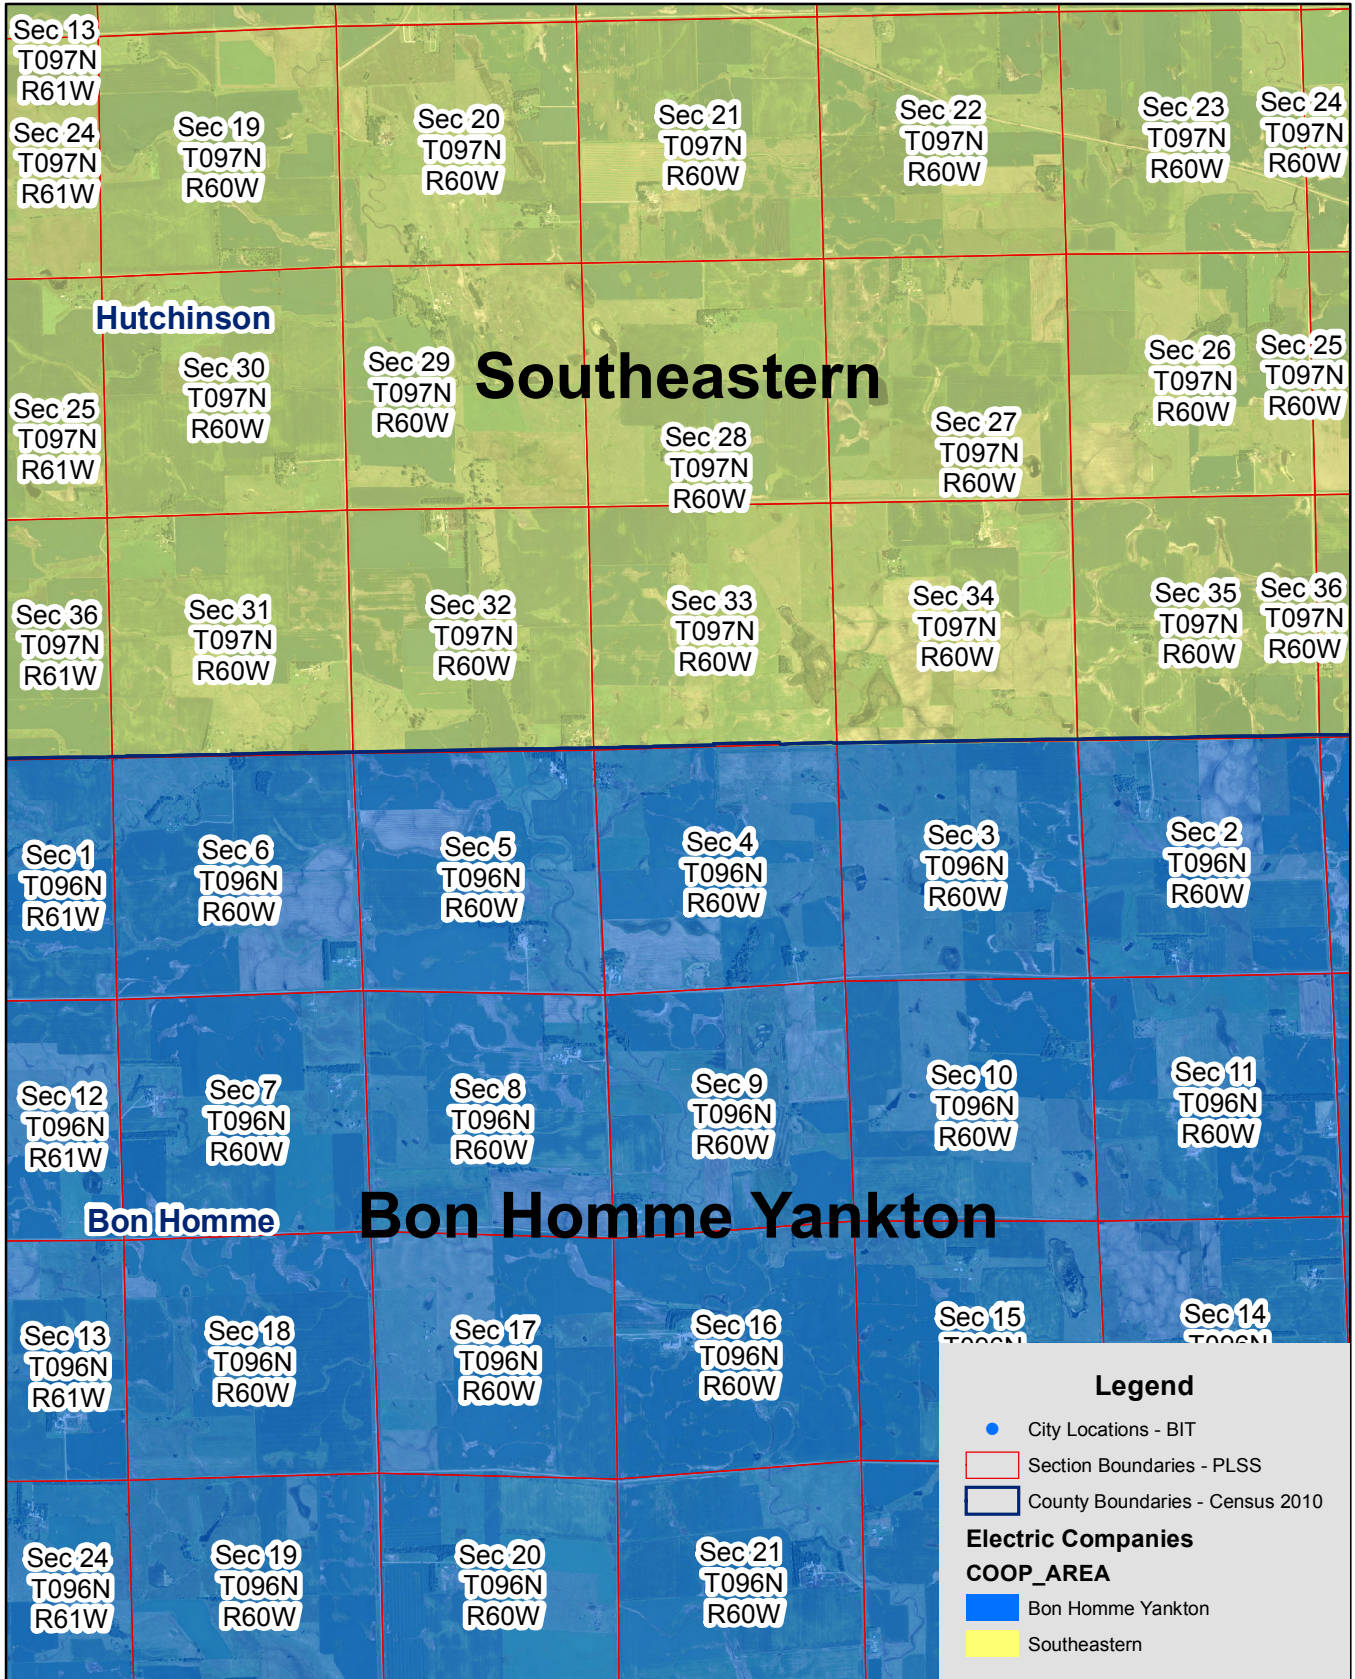

Exhibit B

Bon Homme Yankton & Southeastern Electric Service Territory Boundary

Page 1 of 9

Exhibit B

Bon Homme Yankton & Southeastern Electric Service Territory Boundary

Page 2 of 9

Exhibit B

Bon Homme Yankton & Southeastern Electric Service Territory Boundary

Page 3 of 9

Exhibit B

Bon Homme Yankton & Southeastern Electric Service Territory Boundary

Page 4 of 9

Exhibit B

Bon Homme Yankton & Southeastern Electric Service Territory Boundary

Page 5 of 9

Exhibit B

Bon Homme Yankton & Southeastern Electric Service Territory Boundary

Page 6 of 9

Exhibit B

Bon Homme Yankton & Southeastern Electric Service Territory Boundary

Page 7 of 9

Exhibit B

Bon Homme Yankton & Southeastern Electric Service Territory Boundary

Page 8 of 9

Exhibit B

Bon Homme Yankton & Southeastern Electric Service Territory Boundary

Page 9 of 9