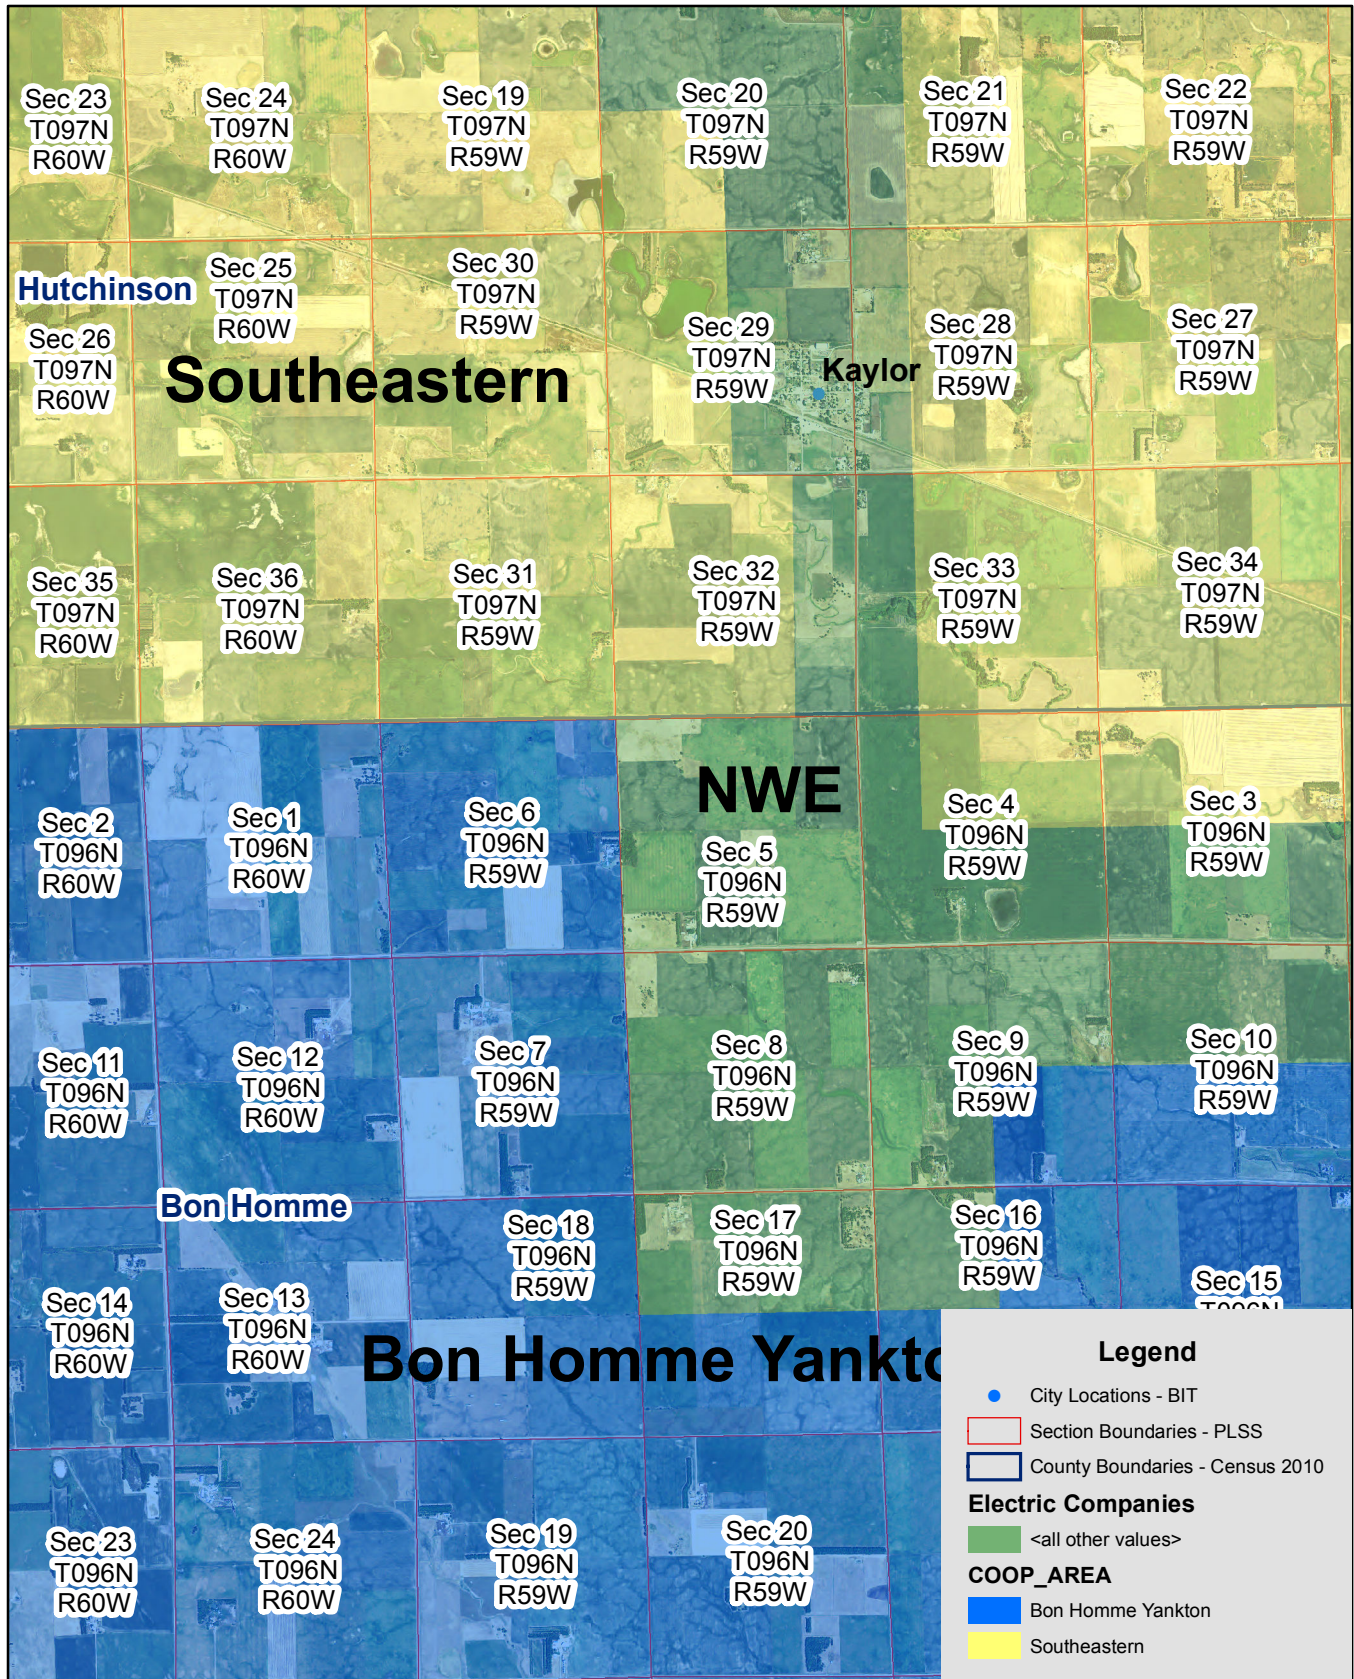

Exhibit B

Bon Homme Yankton & Southeastern Electric Service Territory Boundary

Page 1 of 9

Exhibit B

Bon Homme Yankton & Southeastern Electric Service Territory Boundary

Page 2 of 9

Exhibit B

Bon Homme Yankton & Southeastern Electric Service Territory Boundary

Page 3 of 9

Exhibit B

Bon Homme Yankton & Southeastern Electric Service Territory Boundary

Page 4 of 9

Exhibit B

Bon Homme Yankton & Southeastern Electric Service Territory Boundary

Page 5 of 9

Exhibit B

Bon Homme Yankton & Southeastern Electric Service Territory Boundary

Page 6 of 9

Exhibit B

Bon Homme Yankton & Southeastern Electric Service Territory Boundary

Page 7 of 9

Exhibit B

Bon Homme Yankton & Southeastern Electric Service Territory Boundary

Page 8 of 9

Exhibit B

Bon Homme Yankton & Southeastern Electric Service Territory Boundary

Page 9 of 9