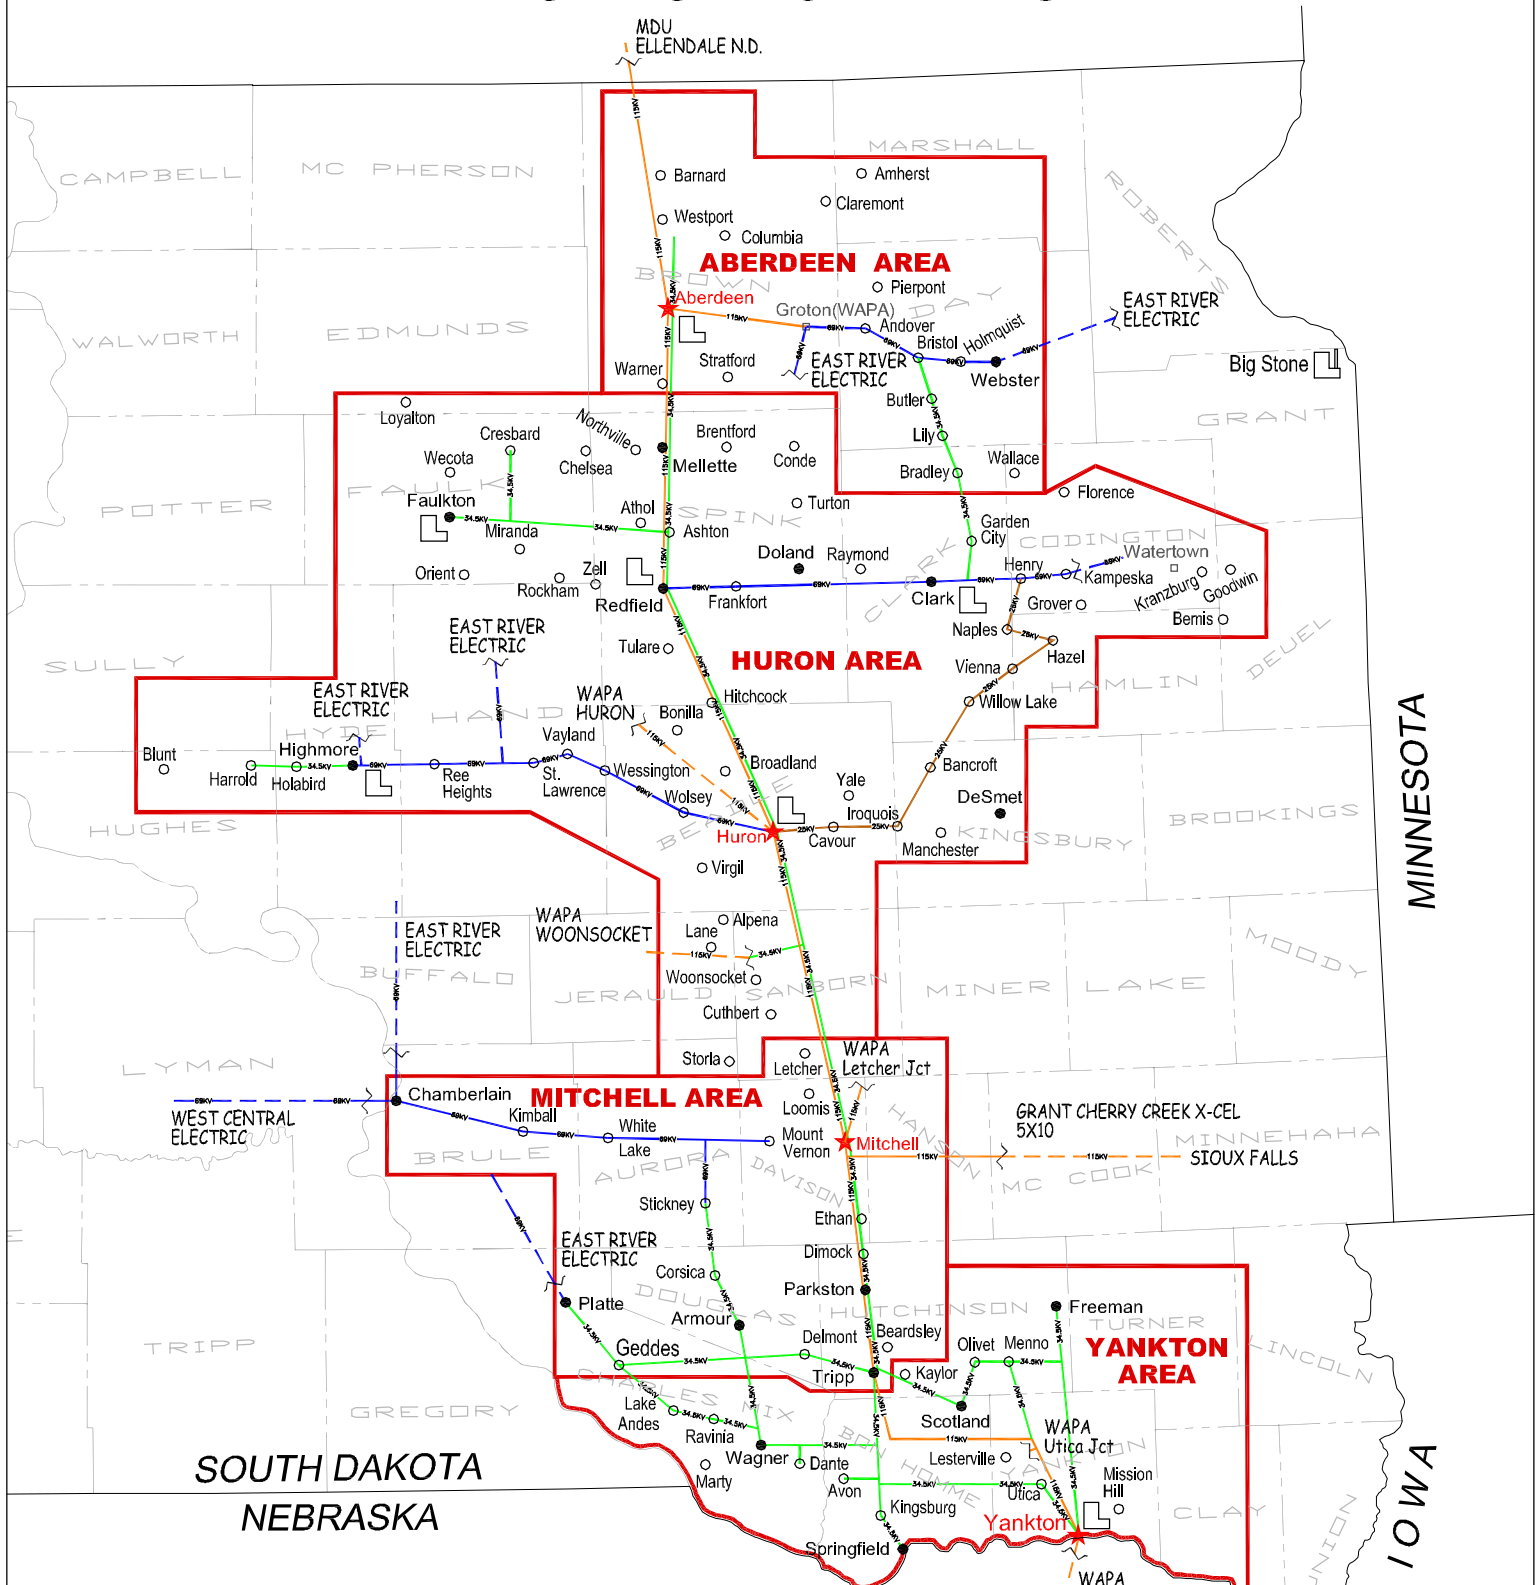

NORTHWESTERN ENERGY - SD/NE

Coyote 1

ELECTRIC PROPERTIES

LEGEND	
	25KV NORTHWESTERN ENERGY 25KV LINE
	34.5KV NORTHWESTERN ENERGY 34.5KV LINE
	69KV NORTHWESTERN ENERGY 69KV LINE
	115KV NORTHWESTERN ENERGY 115KV LINE
	DASHED LINES INDICATE OTHER OWNERSHIP
	INTERCONNECTS
	AREA OFFICE (MANNED LOCATION)
	DISTRICT OFFICE (MANNED LOCATION)
	ELECTRIC SERVICE BY NORTHWESTERN ENERGY
	BASE LOAD ELECTRIC GENERATING PLANT
	INTERNAL COMBUSTION ELECTRIC PEAKING PLANT