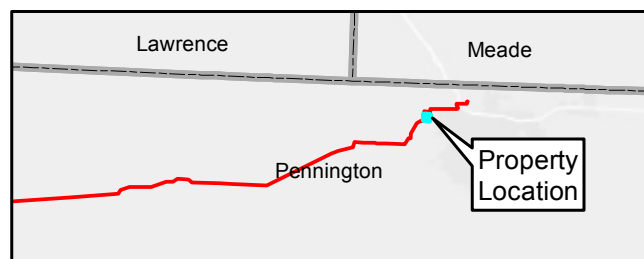

**BLACK HILLS POWER, INC.**  
**TECKLA-OSAGE-LANGE**  
**230 KV TRANSMISSION LINE**

**Sun Ridge Property**

- Modification J LRO
- Modification 3G LRO

**BLACK HILLS POWER, INC.**  
**TECKLA-OSAGE-LANGE**  
**230 KV TRANSMISSION LINE**